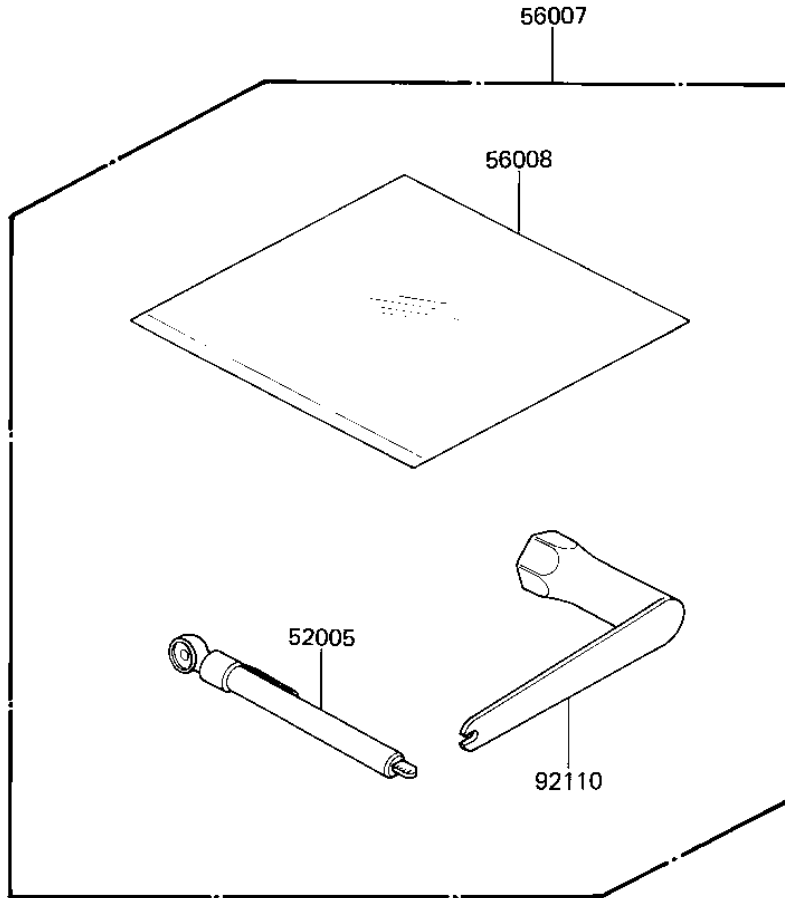

1982 KX80 PARTS DIAGRAM

OWNER TOOLS

F2810-0059

1982 KX80 PARTS LIST

OWNER TOOLS

ITEM NAME	PART NUMBER	QUANTITY
GAUGE,AIR (Ref # 52005)	52005-4002	1
TOOLKIT (Ref # 56007)	56007-1142	1
BAG (Ref # 56008)	56008-1018	1
LIQUID GASKET (Ref # 92104)	92104-002	1
TOOL-WRENCH,BOX&SPOKE (Ref # 92110)	92110-1041	1