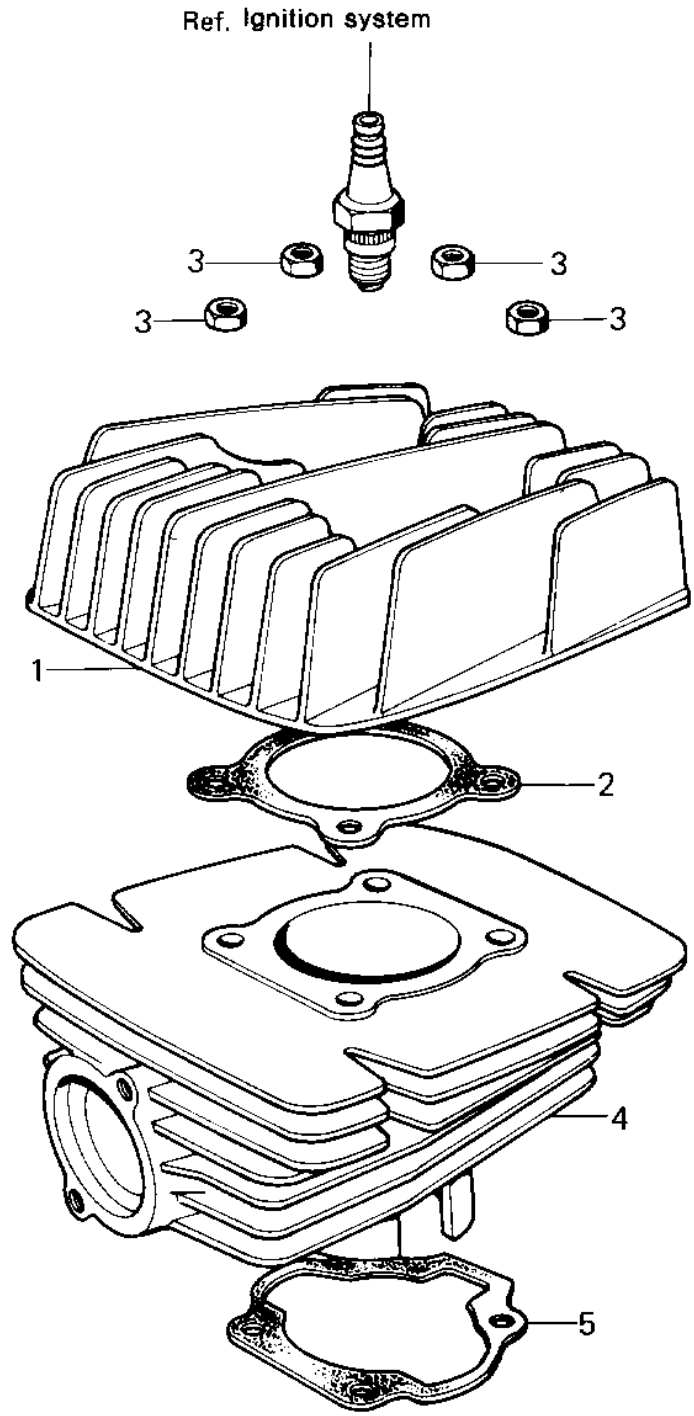

1980 KD80 PARTS DIAGRAM

CYLINDER HEAD/CYLINDER

1980 KD80 PARTS LIST

CYLINDER HEAD/CYLINDER

ITEM NAME	PART NUMBER	QUANTITY
CYLINDER HEAD (Ref # 1)	11001-085	1
GASKET CYLINDER HEAD (Ref # 2)	11004-015	1
NUT-8MM (Ref # 3)	92015-1022	4
CYLINDER,BLACK (Ref # 4)	11005-152-10	1
GASKET,CYLINDER BASE (Ref # 5)	11060-1200	1