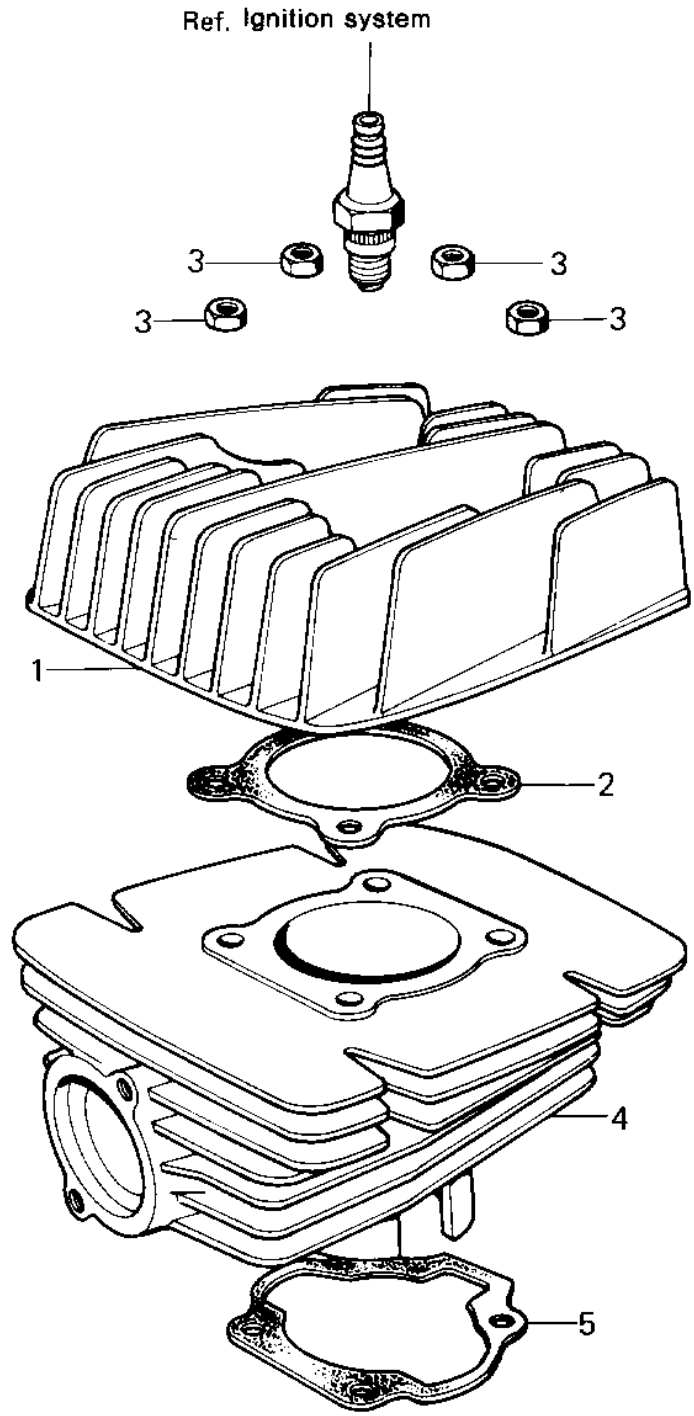

1981 KD80 PARTS DIAGRAM

CYLINDER HEAD/CYLINDER

1981 KD80 PARTS LIST

CYLINDER HEAD/CYLINDER

ITEM NAME	PART NUMBER	QUANTITY
CYLINDER HEAD (Ref # 1)	11001-085	
GASKET CYLINDER HEAD (Ref # 2)	11004-015	
NUT-8MM (Ref # 3)	92015-1022	
CYLINDER,BLACK (Ref # 4)	11005-152-10	
GASKET,CYLINDER BASE (Ref # 5)	11060-1200	