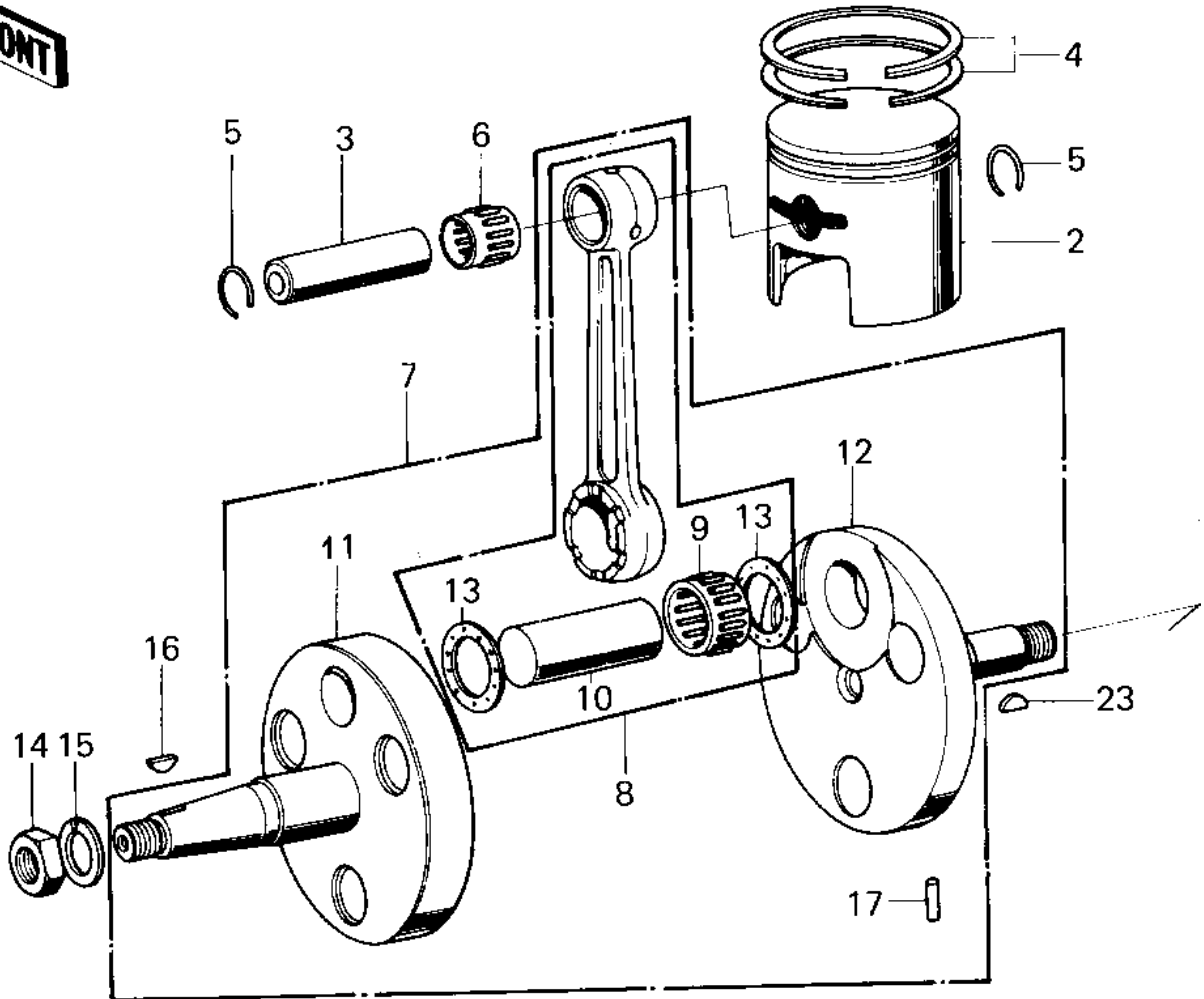

1981 KD80 PARTS DIAGRAM

CRANKSHAFT/PISTON/ROTARY VALVE

1981 KD80 PARTS LIST

CRANKSHAFT/PISTON/ROTARY VALVE

ITEM NAME	PART NUMBER	QUANTITY
VALVE,ROTARY DISC (Ref # 1)	12002-030	
PISTON,STD (Ref # 2)	13001-061	
PISTON,0.020 O/S (Ref # 2)	13029-061	
PISTON,0.040 O/S (Ref # 2)	13027-059	
PIN-PISTON (Ref # 3)	13002-003	
RING SET,STD (Ref # 4)	13008-047	
RING SET,0.020 O/S (Ref # 4)	13025-051	
RING SET,0.040 O/S (Ref # 4)	13024-052	
CIRCLIP PISTON PIN (Ref # 5)	92036-003	
BEARING,SMALL END (Ref # 6)	13033-030	
CRANK&CONROD ASSY (Ref # 7)	13036-050	
CONNECTING ROD SET (Ref # 8)	13044-5015	
CONNECTING ROD SET (Ref # 8)	13044-5015	
BEARING,BIG END (Ref # 9)	13034-034	
CRANK PIN (Ref # 10)	13035-025	
CRANKSHAFT,L.H (Ref # 11)	13037-068	
CRANKSHAFT,R.H (Ref # 12)	13038-057	
WASHER-SIDE (Ref # 13)	92025-047	
NUT,10MM (Ref # 14)	314B1000	
WASHER SPRING 10MM (Ref # 15)	461F1000	
WOODRUFF KEY (Ref # 16)	510A3200	
PIN DOWEL 4X10 (Ref # 17)	610A0410	
"0" RING,16MM (Ref # 18)	670B2016	
NUT 12MM (Ref # 19)	92015-006	
WASHER LOCK 12MM (Ref # 20)	92024-003	
COLLAR,ROTARY VALVE (Ref # 21)	92027-1245	
COLLAR,ROTARY VALVE (Ref # 21)	92027-1245	
COLLAR,CRANKSHAFT (Ref # 22)	92027-285	
WOODRUFF KEY PRY PINI (Ref # 23)	92038-003	