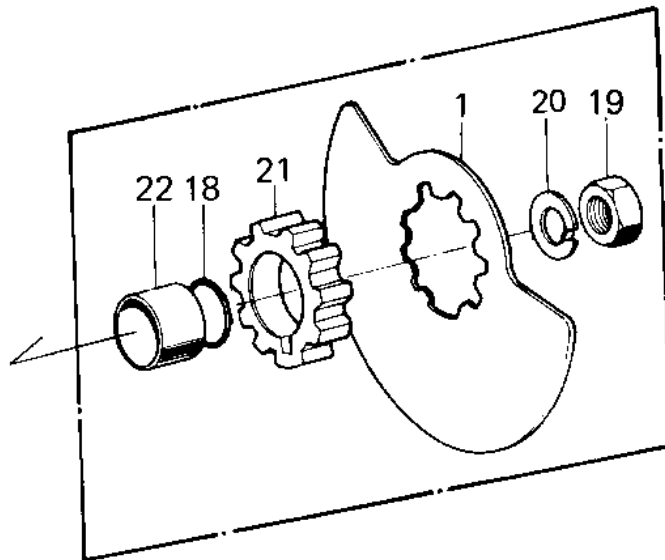

1981 KD80 PARTS DIAGRAM

CRANKSHAFT/PISTON/ROTARY VALVE

1981 KD80 PARTS LIST

CRANKSHAFT/PISTON/ROTARY VALVE

ITEM NAME	PART NUMBER	QUANTITY
VALVE,ROTARY DISC (Ref # 1)	12002-030	
PISTON,STD (Ref # 2)	13001-061	
PISTON,0.020 O/S (Ref # 2)	13029-061	
PISTON,0.040 O/S (Ref # 2)	13027-059	
PIN-PISTON (Ref # 3)	13002-003	
RING SET,STD (Ref # 4)	13008-047	
RING SET,0.020 O/S (Ref # 4)	13025-051	
RING SET,0.040 O/S (Ref # 4)	13024-052	
CIRCLIP PISTON PIN (Ref # 5)	92036-003	
BEARING,SMALL END (Ref # 6)	13033-030	
CRANK&CONROD ASSY (Ref # 7)	13036-050	
CONNECTING ROD SET (Ref # 8)	13044-5015	
CONNECTING ROD SET (Ref # 8)	13044-5015	
BEARING,BIG END (Ref # 9)	13034-034	
CRANK PIN (Ref # 10)	13035-025	
CRANKSHAFT,L.H (Ref # 11)	13037-068	
CRANKSHAFT,R.H (Ref # 12)	13038-057	
WASHER-SIDE (Ref # 13)	92025-047	
NUT,10MM (Ref # 14)	314B1000	
WASHER SPRING 10MM (Ref # 15)	461F1000	
WOODRUFF KEY (Ref # 16)	510A3200	
PIN DOWEL 4X10 (Ref # 17)	610A0410	
"0" RING,16MM (Ref # 18)	670B2016	
NUT 12MM (Ref # 19)	92015-006	
WASHER LOCK 12MM (Ref # 20)	92024-003	
COLLAR,ROTARY VALVE (Ref # 21)	92027-1245	
COLLAR,ROTARY VALVE (Ref # 21)	92027-1245	
COLLAR,CRANKSHAFT (Ref # 22)	92027-285	
WOODRUFF KEY PRY PINI (Ref # 23)	92038-003	