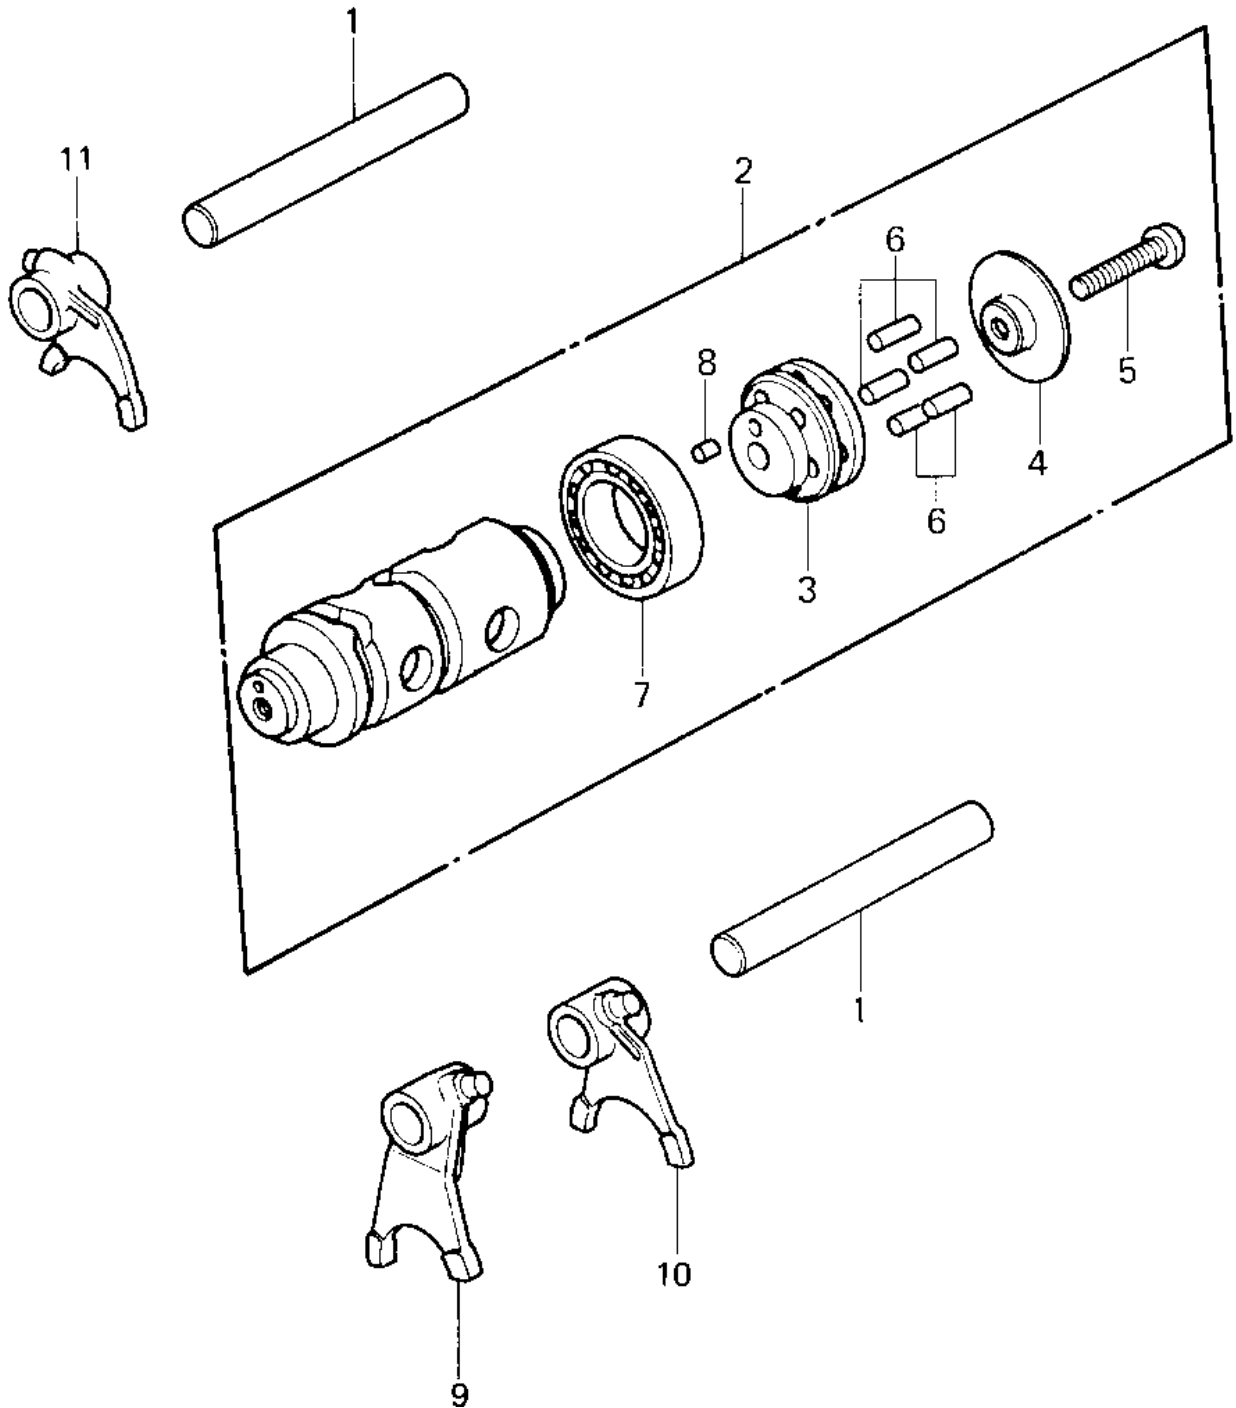

# 1981 KD80 PARTS DIAGRAM

GEAR CHANGE DRUM & FORKS

# 1981 KD80 PARTS LIST

## GEAR CHANGE DRUM & FORKS

ITEM NAME	PART NUMBER	QUANTITY
RODSHIFT,SHORT (Ref # 1)	13209-014	
DRUM-ASSY-CHANGE (Ref # 2)	13239-5001	
DRUM ASSY,GEAR CHANGE (Ref # 2)	13239-1034	
HOLDER,GEAR CHANG DRM (Ref # 3)	13091-1059	
HOLDER (Ref # 3)	13091-1077	
PLATE CHANGE DRUM PIN (Ref # 4)	13142-008	
HOLDER,CHANGE DRUM (Ref # 4)	13142-014	
SCREW PAN HEAD 6X30 (Ref # 5)	220B0630	
BOLT,SOCKET,6X30 (Ref # 5)	120P0630	
PIN,GEAR CHANGE DRUM (Ref # 6)	92042-042	
BEARING,BALL,#6905 (Ref # 7)	92045-036	
BEARING BALL #6004 (Ref # 7)	601B6004	
PIN-DOWEL,4X6 (Ref # 8)	610A0406	
SHIFT FORK,LOW&2ND (Ref # 9)	13140-1026	
SHIFT FORK,3RD (Ref # 10)	13140-1027	
SHIFT FORK,4TH&TOP (Ref # 11)	13140-1028	