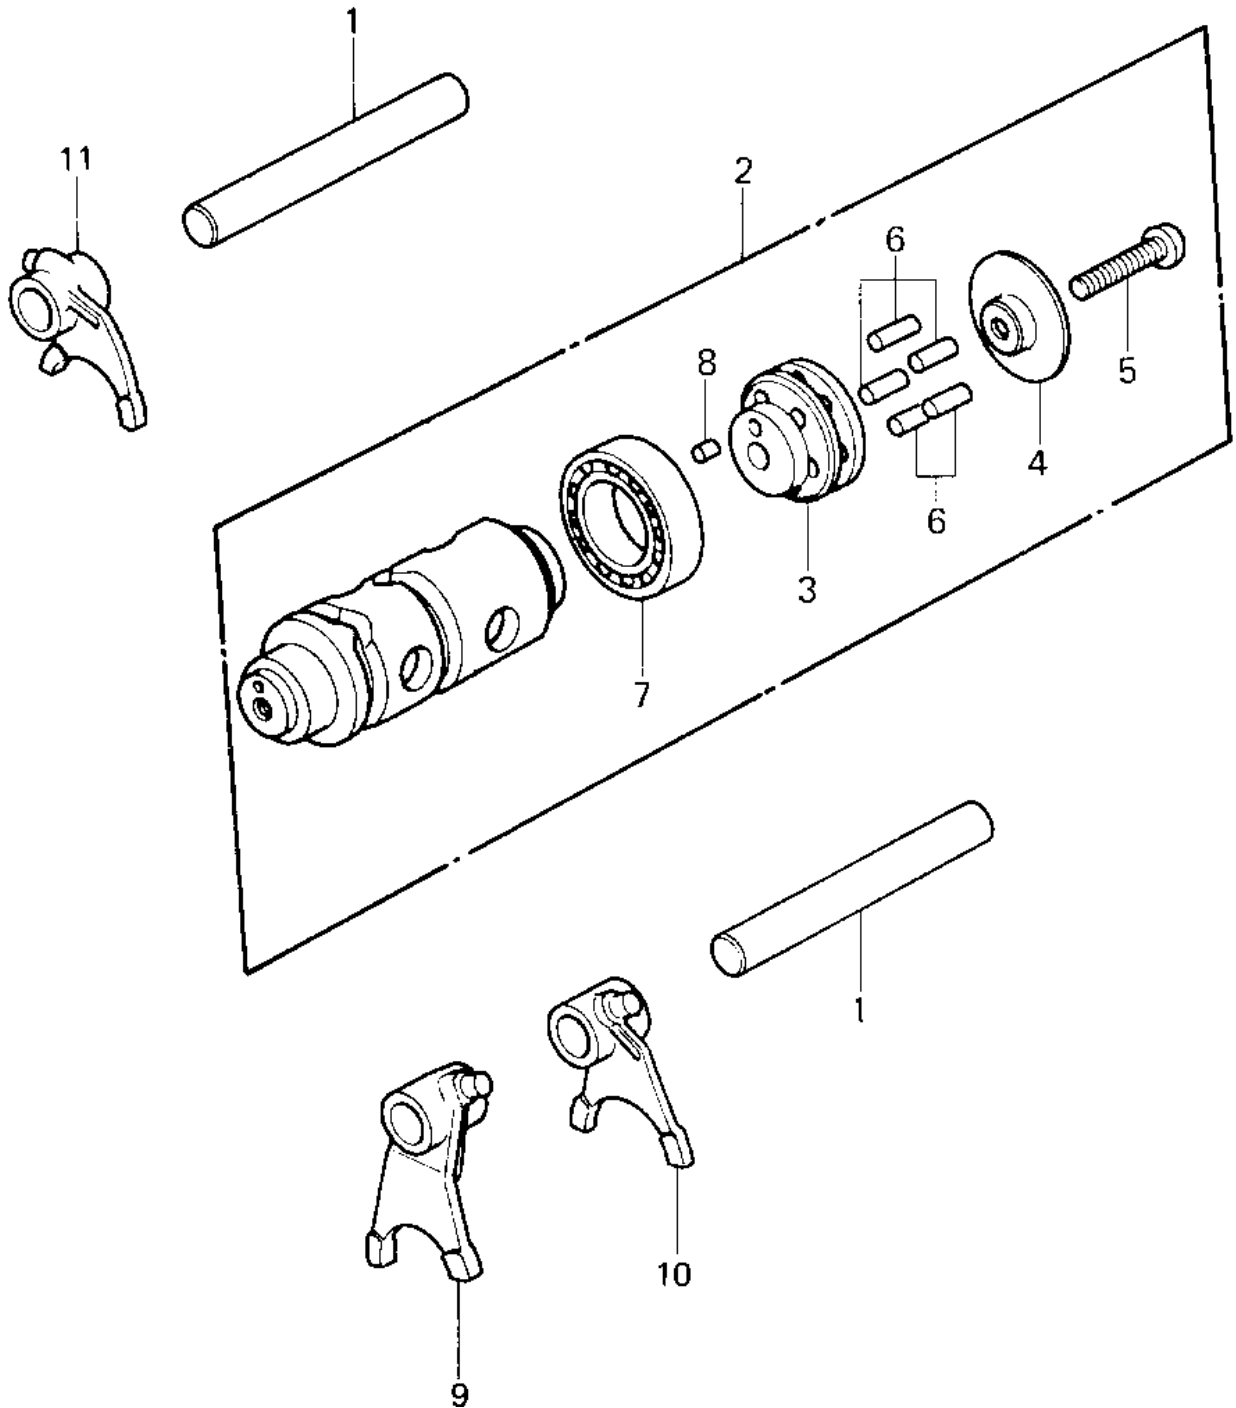

1981 KD80 PARTS DIAGRAM

GEAR CHANGE DRUM & FORKS

1981 KD80 PARTS LIST

GEAR CHANGE DRUM & FORKS

ITEM NAME	PART NUMBER	QUANTITY
RODSHIFT,SHORT (Ref # 1)	13209-014	
DRUM-ASSY-CHANGE (Ref # 2)	13239-5001	
DRUM ASSY,GEAR CHANGE (Ref # 2)	13239-1034	
HOLDER,GEAR CHANG DRM (Ref # 3)	13091-1059	
HOLDER (Ref # 3)	13091-1077	
PLATE CHANGE DRUM PIN (Ref # 4)	13142-008	
HOLDER,CHANGE DRUM (Ref # 4)	13142-014	
SCREW PAN HEAD 6X30 (Ref # 5)	220B0630	
BOLT,SOCKET,6X30 (Ref # 5)	120P0630	
PIN,GEAR CHANGE DRUM (Ref # 6)	92042-042	
BEARING,BALL,#6905 (Ref # 7)	92045-036	
BEARING BALL #6004 (Ref # 7)	601B6004	
PIN-DOWEL,4X6 (Ref # 8)	610A0406	
SHIFT FORK,LOW&2ND (Ref # 9)	13140-1026	
SHIFT FORK,3RD (Ref # 10)	13140-1027	
SHIFT FORK,4TH&TOP (Ref # 11)	13140-1028	