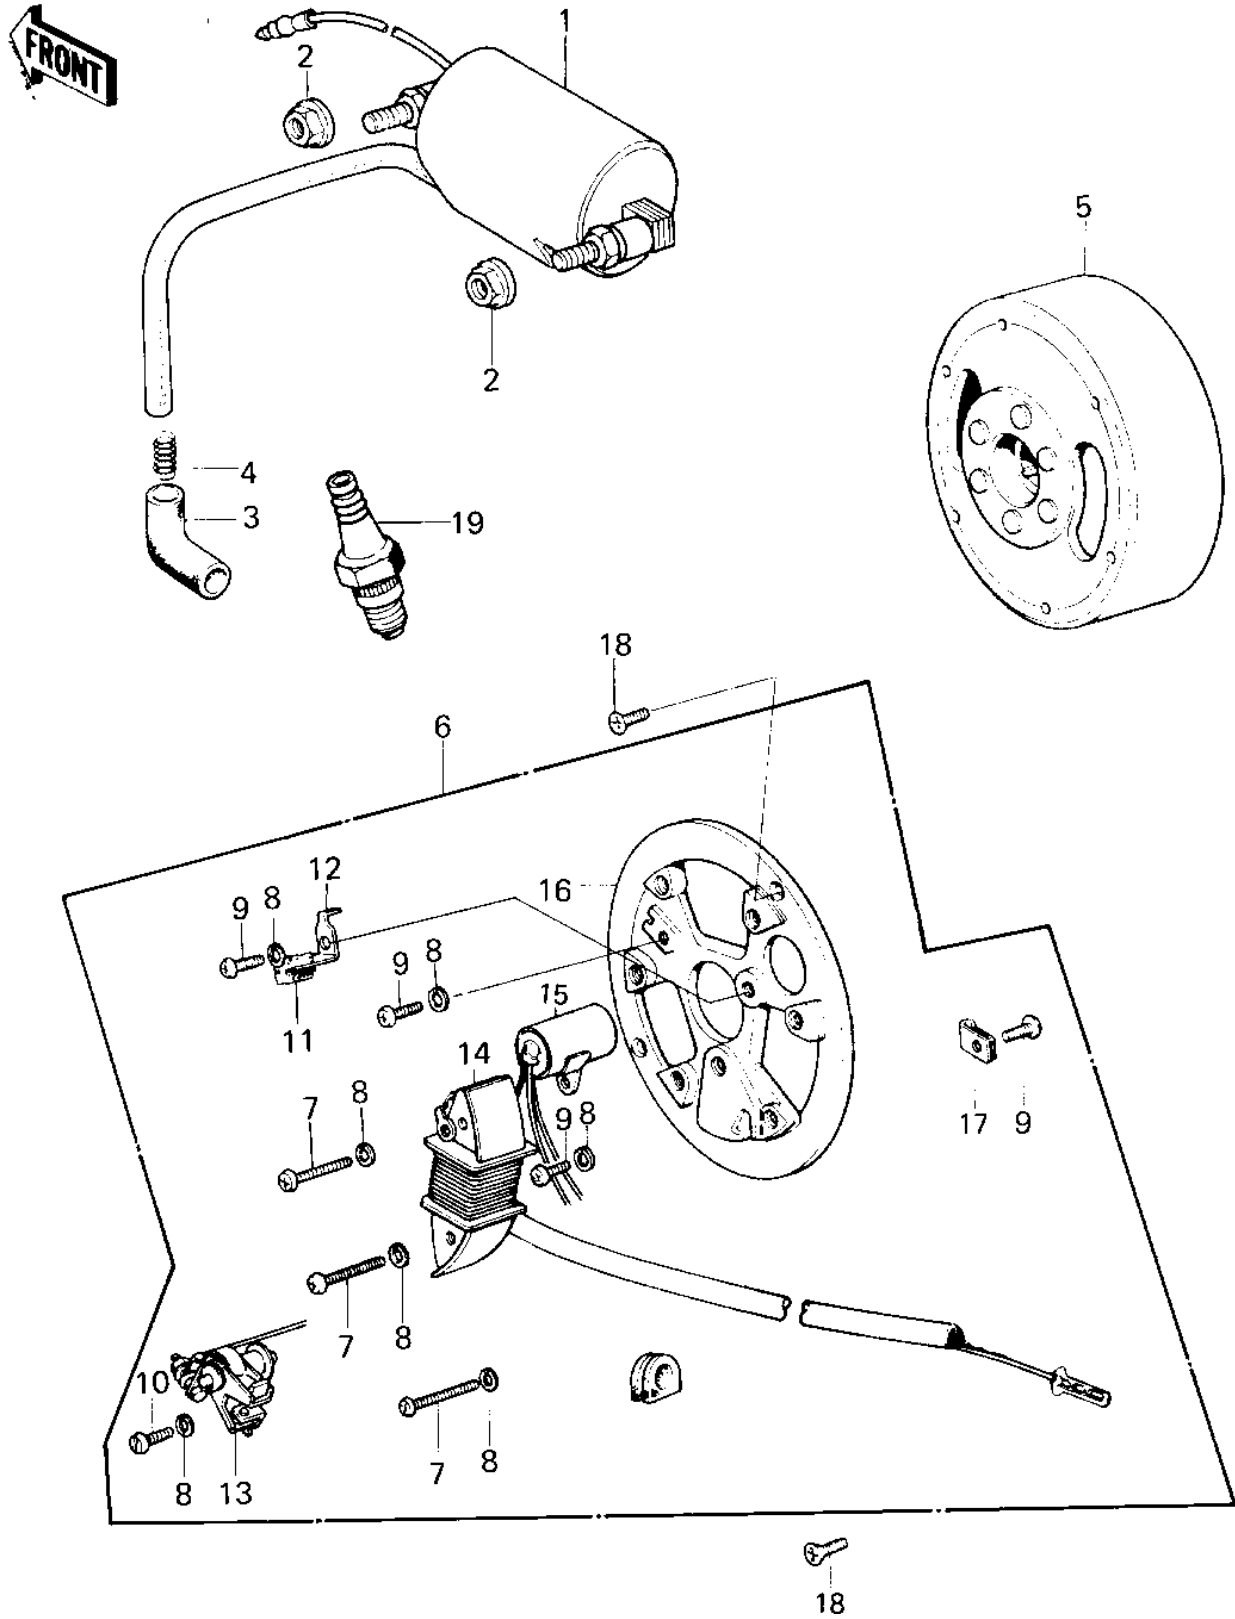

# 1981 KD80 PARTS DIAGRAM

# 1981 KD80 PARTS LIST

## IGNITION

ITEM NAME	PART NUMBER	QUANTITY
COIL,IGNITION (Ref # 1)	21121-1034	
NUT-6MM (Ref # 2)	92015-1078	
CAP SPARK PLUG (Ref # 3)	21130-009	
SPRING-SPARK PLUG CAP (Ref # 4)	92101-001	
FLYWHEEL,MAGNETO (Ref # 5)	21050-1008	
FLYWHEEL (Ref # 5)	21050-017	
STATOR ASSY (Ref # 6)	21003-1030	
SCREW PAN HEAD 4X30 (Ref # 7)	220E0430	
WASHER SPRING 4MM (Ref # 8)	461F0400	
SCREW PAN HEAD 4X6 (Ref # 9)	220B0406	
SCREW-PAN-CRSOSS,4X12 (Ref # 10)	220B0412	
FELT OIL (Ref # 11)	21019-005	
HOLDER,OIL FELT (Ref # 12)	21038-002	
BREAKER ASSY CONTACT (Ref # 13)	21008-006	
COIL,EXCITING (Ref # 14)	21049-1004	
CONDENSER (Ref # 15)	21013-006	
PLATE-COIL,MAGNETO (Ref # 16)	21048-1002	
CLAMP WIRING HARNESS (Ref # 17)	21037-002	
SCREW CNTSNK HD 6X14 (Ref # 18)	221B0614	
SPARK PLUG B7HS (Ref # 19)	B7HS	