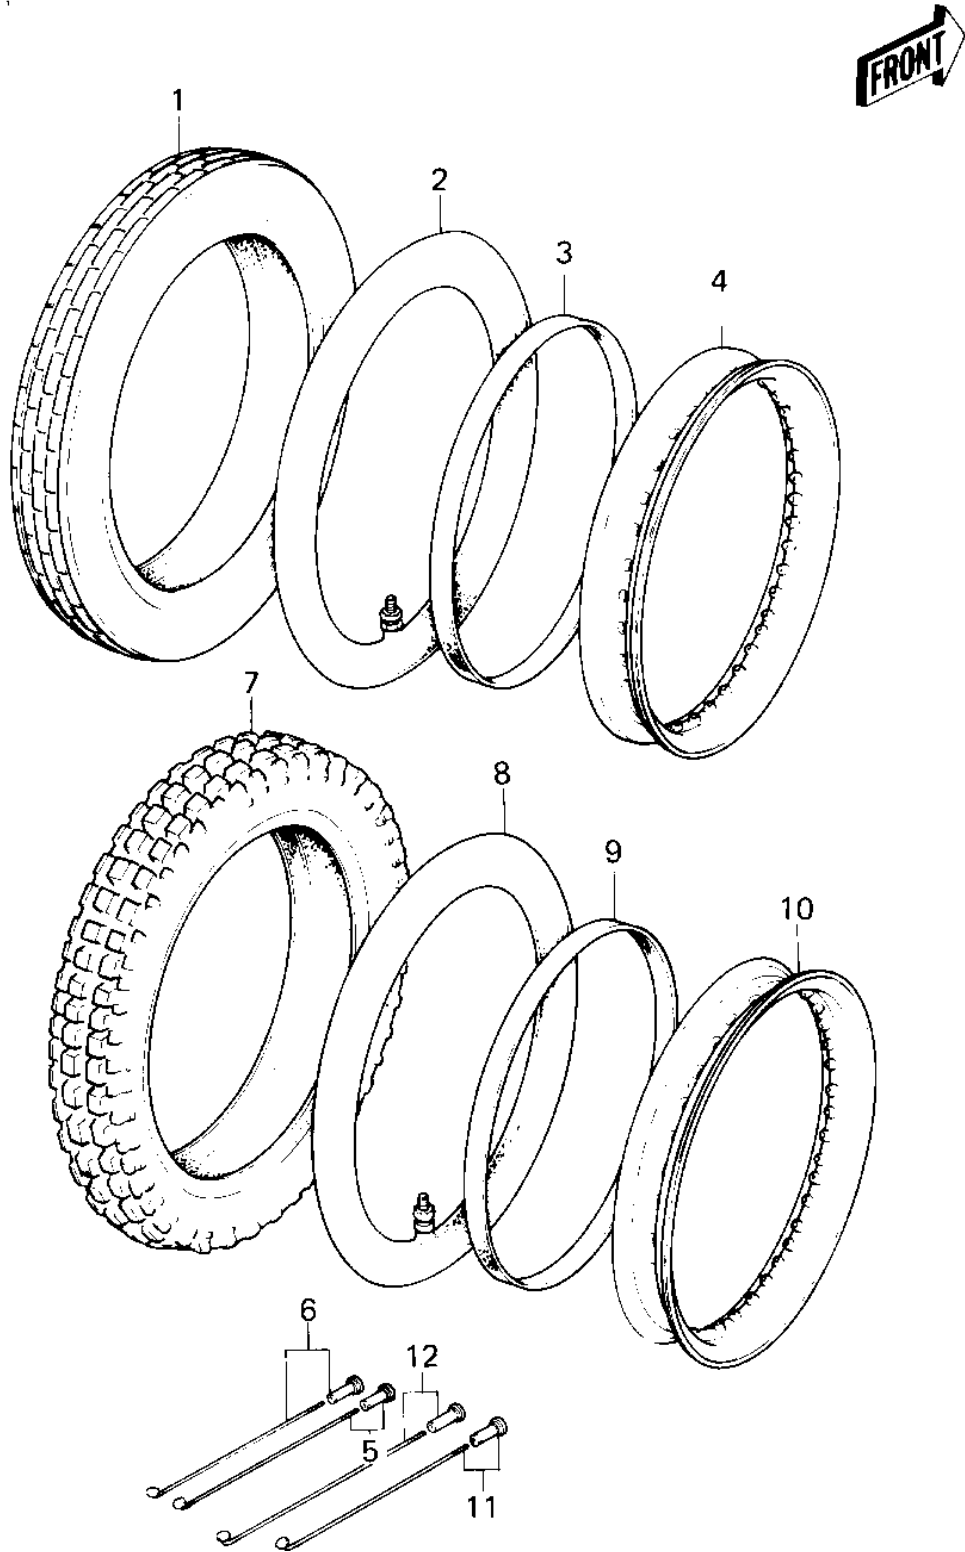

1981 KD80 PARTS DIAGRAM

WHEEL/TIRES

1981 KD80 PARTS LIST

WHEEL/TIRES

ITEM NAME	PART NUMBER	QUANTITY
*** N.L.A.*** (Canada) (Ref # 1)	41017-014	
TUBE 225/250-16 (Ref # 2)	41022-041	
BAND,RIM,FRONT (Ref # 3)	41023-024	
RIM,1.40X16W (Ref # 4)	41025-069	
SPOKE-ASY,FR INNER (Ref # 5)	41027-065	
SPOKE-ASY FR OUTER (Ref # 6)	41028-065	
TIRE 275-14 K250 R (Ref # 7)	41002-1271	
TUBE 275/410/425-14 (Ref # 8)	41022-042	
BAND,RIM,4.10-14 (Ref # 9)	41023-1025	
RIM,1.60X14W (Ref # 10)	41025-070	
SPOKE-ASY,RR INNER (Ref # 11)	41027-066	
SPOKE-ASY RR OUTER (Ref # 12)	41028-066	