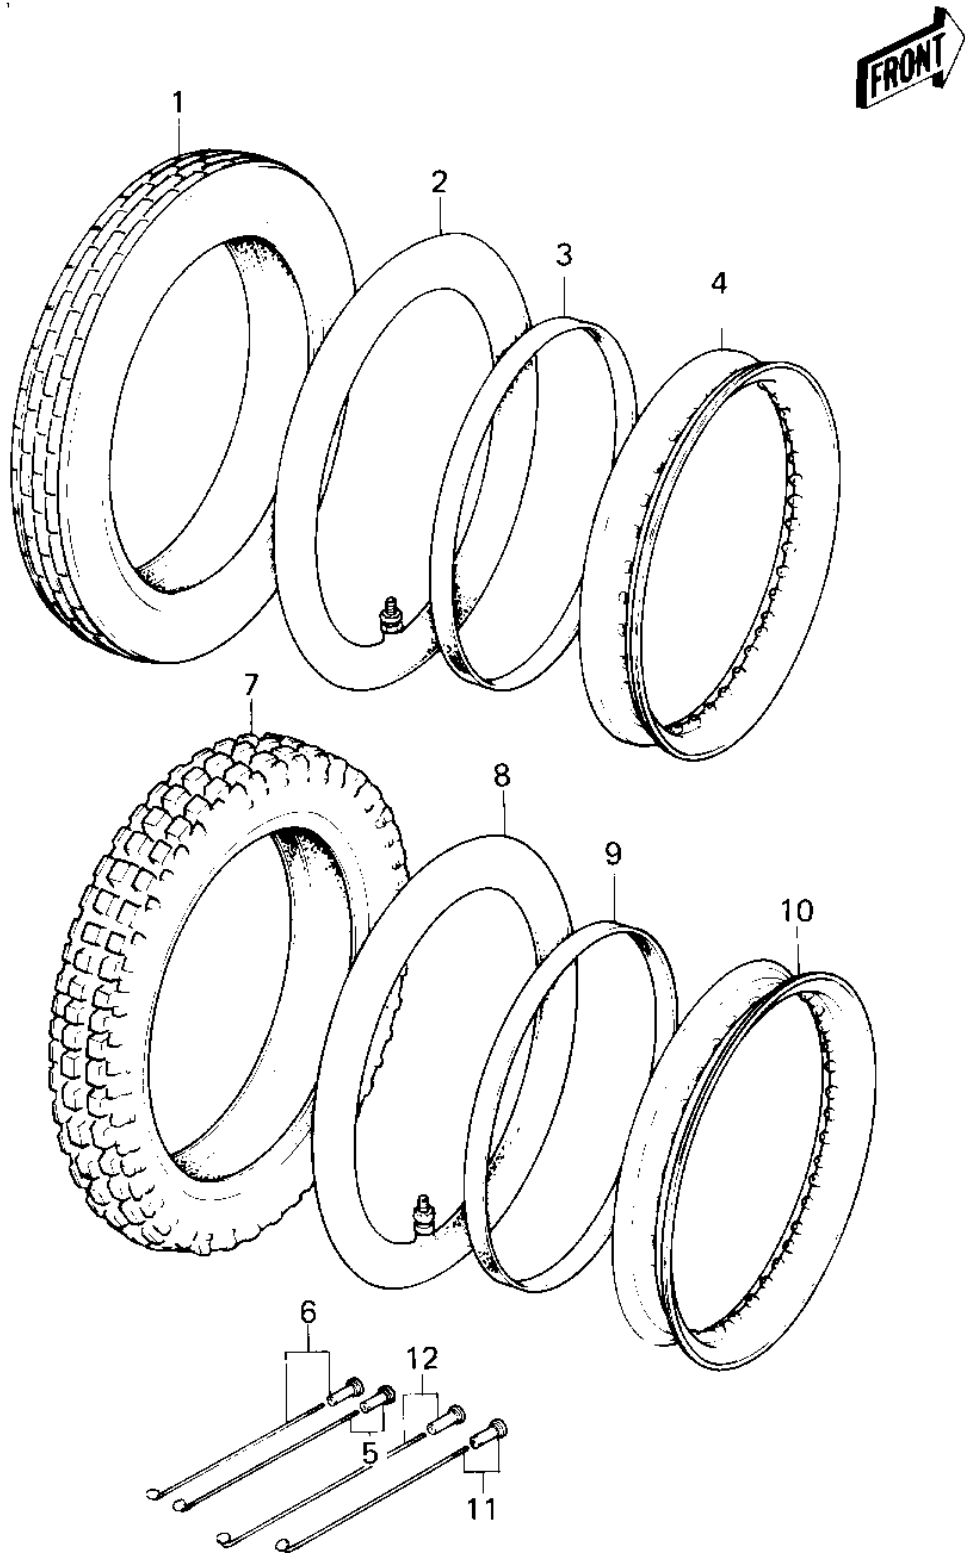

1981 KD80 PARTS DIAGRAM

WHEEL/TIRES

1981 KD80 PARTS LIST

WHEEL/TIRES

ITEM NAME	PART NUMBER	QUANTITY
*** N.L.A.*** (Canada) (Ref # 1)	41017-014	
TUBE 225/250-16 (Ref # 2)	41022-041	
BAND,RIM,FRONT (Ref # 3)	41023-024	
RIM,1.40X16W (Ref # 4)	41025-069	
SPOKE-ASY,FR INNER (Ref # 5)	41027-065	
SPOKE-ASY FR OUTER (Ref # 6)	41028-065	
TIRE 275-14 K250 R (Ref # 7)	41002-1271	
TUBE 275/410/425-14 (Ref # 8)	41022-042	
BAND,RIM,4.10-14 (Ref # 9)	41023-1025	
RIM,1.60X14W (Ref # 10)	41025-070	
SPOKE-ASY,RR INNER (Ref # 11)	41027-066	
SPOKE-ASY RR OUTER (Ref # 12)	41028-066	