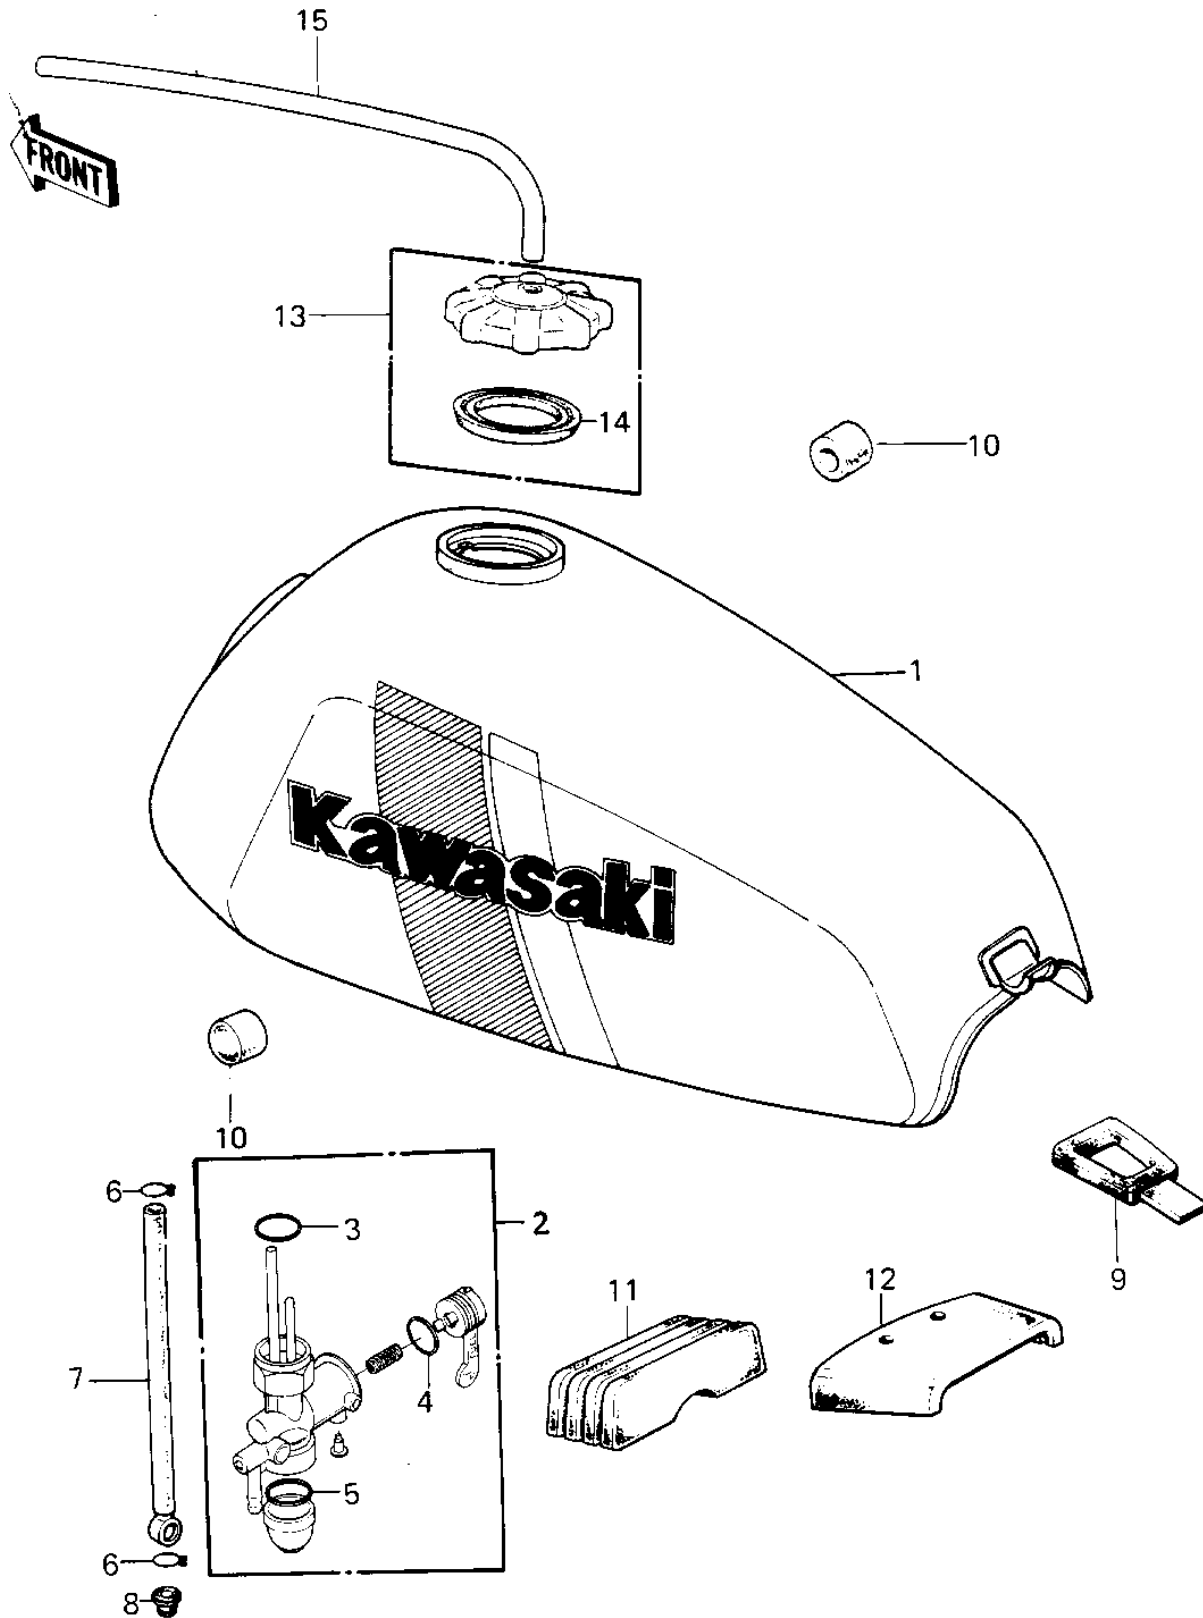

1980 KD80 PARTS DIAGRAM

FUEL TANK

1980 KD80 PARTS LIST

FUEL TANK

ITEM NAME	PART NUMBER	QUANTITY
TANK-FUEL,C.ORANGE (Ref # 1)	51001-1031-D1	1
TANK-FUEL,F.RED (Ref # 1)	51001-5091-B1	1
TANK-FUEL,B.BLUE (Ref # 1)	51001-1031-C9	1
TAP-ASSY,FUEL (Ref # 2)	51023-1123	1
GASKET,FUEL TAP JOINT (Ref # 3)	11009-1567	1
'O' RING FUEL COCK (Ref # 4)	92065-062	1
GASKET FUEL COCK CUP (Ref # 5)	51037-008	1
CLAMP FUEL PIPE (Ref # 6)	92037-010	2
PIPE,BREATHER (Ref # 7)	92059-078	1
GROMMET PIPE (Ref # 8)	92071-038	1
BAND-FUEL TANK (Ref # 9)	92072-036	1
DAMPER RUBBER (Ref # 10)	92075-044	2
DAMPER RUBBER,FL TANK (Ref # 11)	92075-195	1
DAMPER RUBBER,FL TANK (Ref # 12)	92075-230	1
CAP ASSY,TANK,FUEL (Ref # 13)	51048-1004	1
GASKET,FUEL TANK CAP (Ref # 14)	51059-006	1
TUBE-RUBBER 5X400 (Ref # 15)	702A05400	1