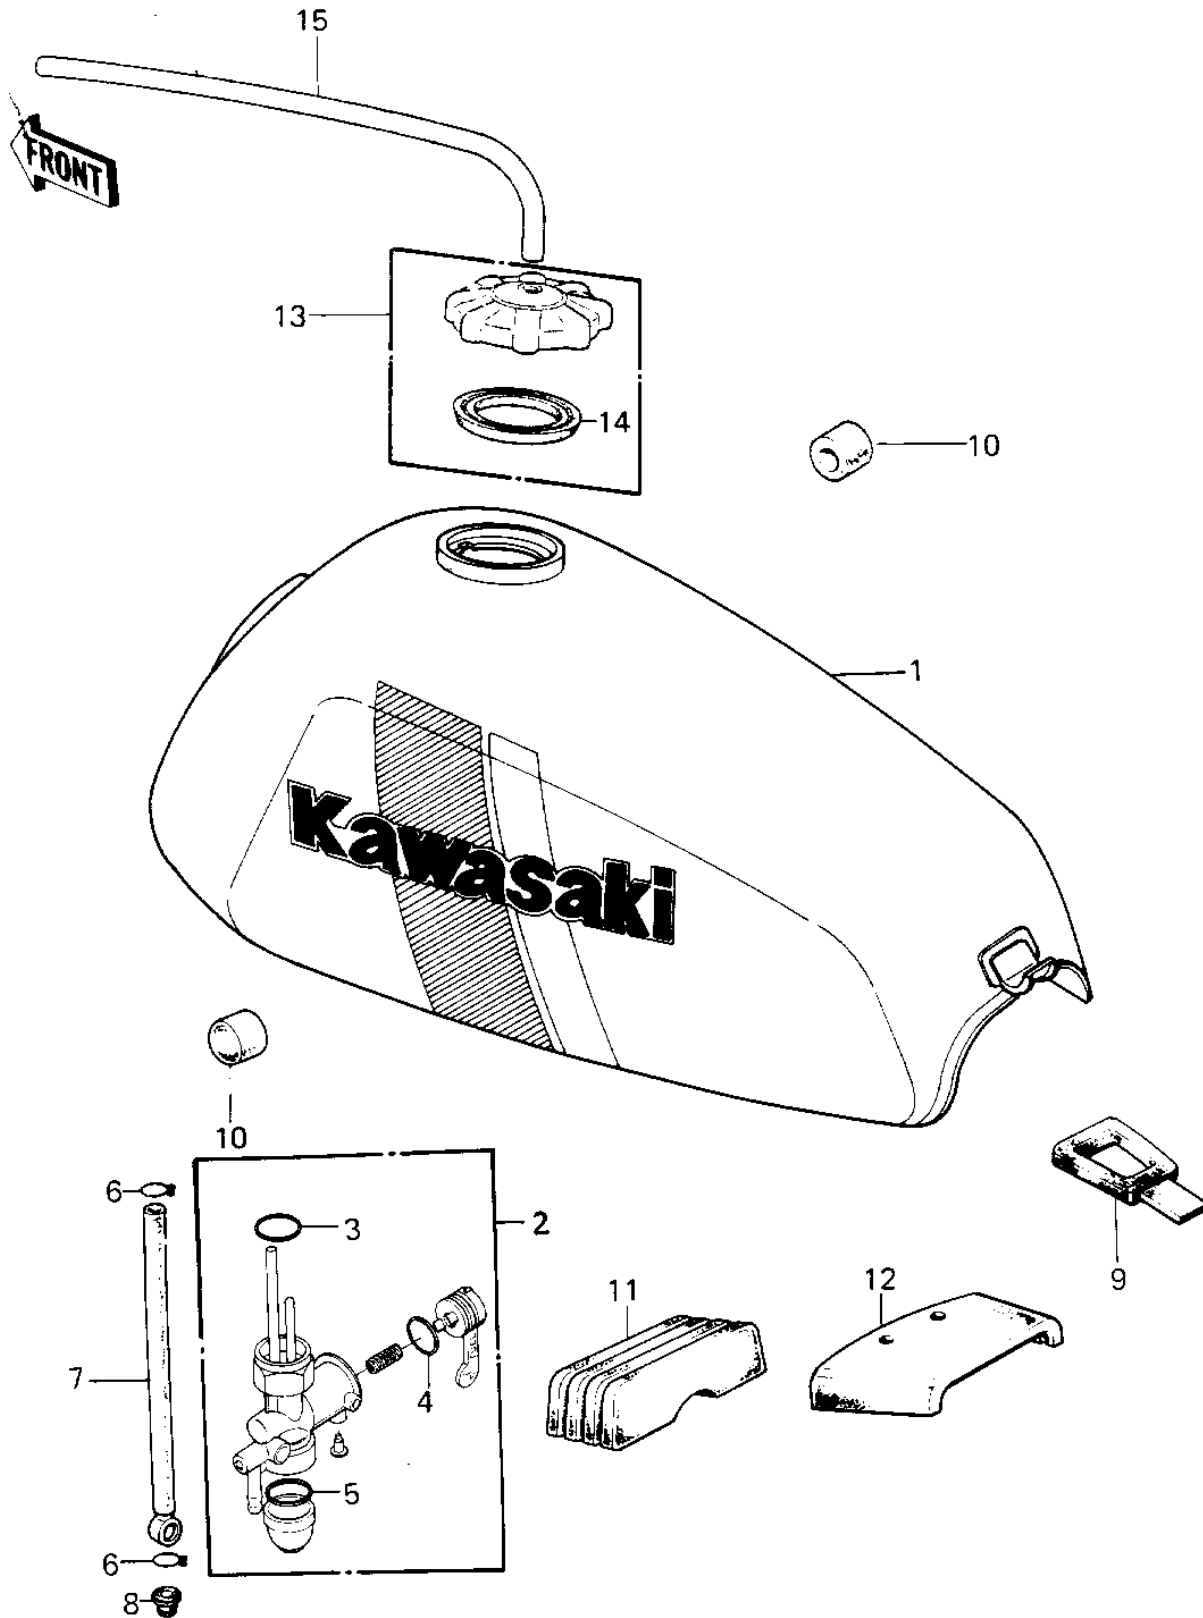

# 1981 KD80 PARTS DIAGRAM

## FUEL TANK

# 1981 KD80 PARTS LIST

## FUEL TANK

ITEM NAME	PART NUMBER	QUANTITY
TANK-FUEL,C.ORANGE (Ref # 1)	51001-1031-D1	
TANK-FUEL,F.RED (Ref # 1)	51001-5091-B1	
TANK-FUEL,B.BLUE (Ref # 1)	51001-1031-C9	
TAP-ASSY,FUEL (Ref # 2)	51023-1123	
GASKET,FUEL TAP JOINT (Ref # 3)	11009-1567	
'O' RING FUEL COCK (Ref # 4)	92065-062	
GASKET FUEL COCK CUP (Ref # 5)	51037-008	
CLAMP FUEL PIPE (Ref # 6)	92037-010	
PIPE,BREATHER (Ref # 7)	92059-078	
GROMMET PIPE (Ref # 8)	92071-038	
BAND-FUEL TANK (Ref # 9)	92072-036	
DAMPER RUBBER (Ref # 10)	92075-044	
DAMPER RUBBER,FL TANK (Ref # 11)	92075-195	
DAMPER RUBBER,FL TANK (Ref # 12)	92075-230	
CAP ASSY,TANK,FUEL (Ref # 13)	51048-1004	
GASKET,FUEL TANK CAP (Ref # 14)	51059-006	
TUBE-RUBBER 5X400 (Ref # 15)	702A05400	