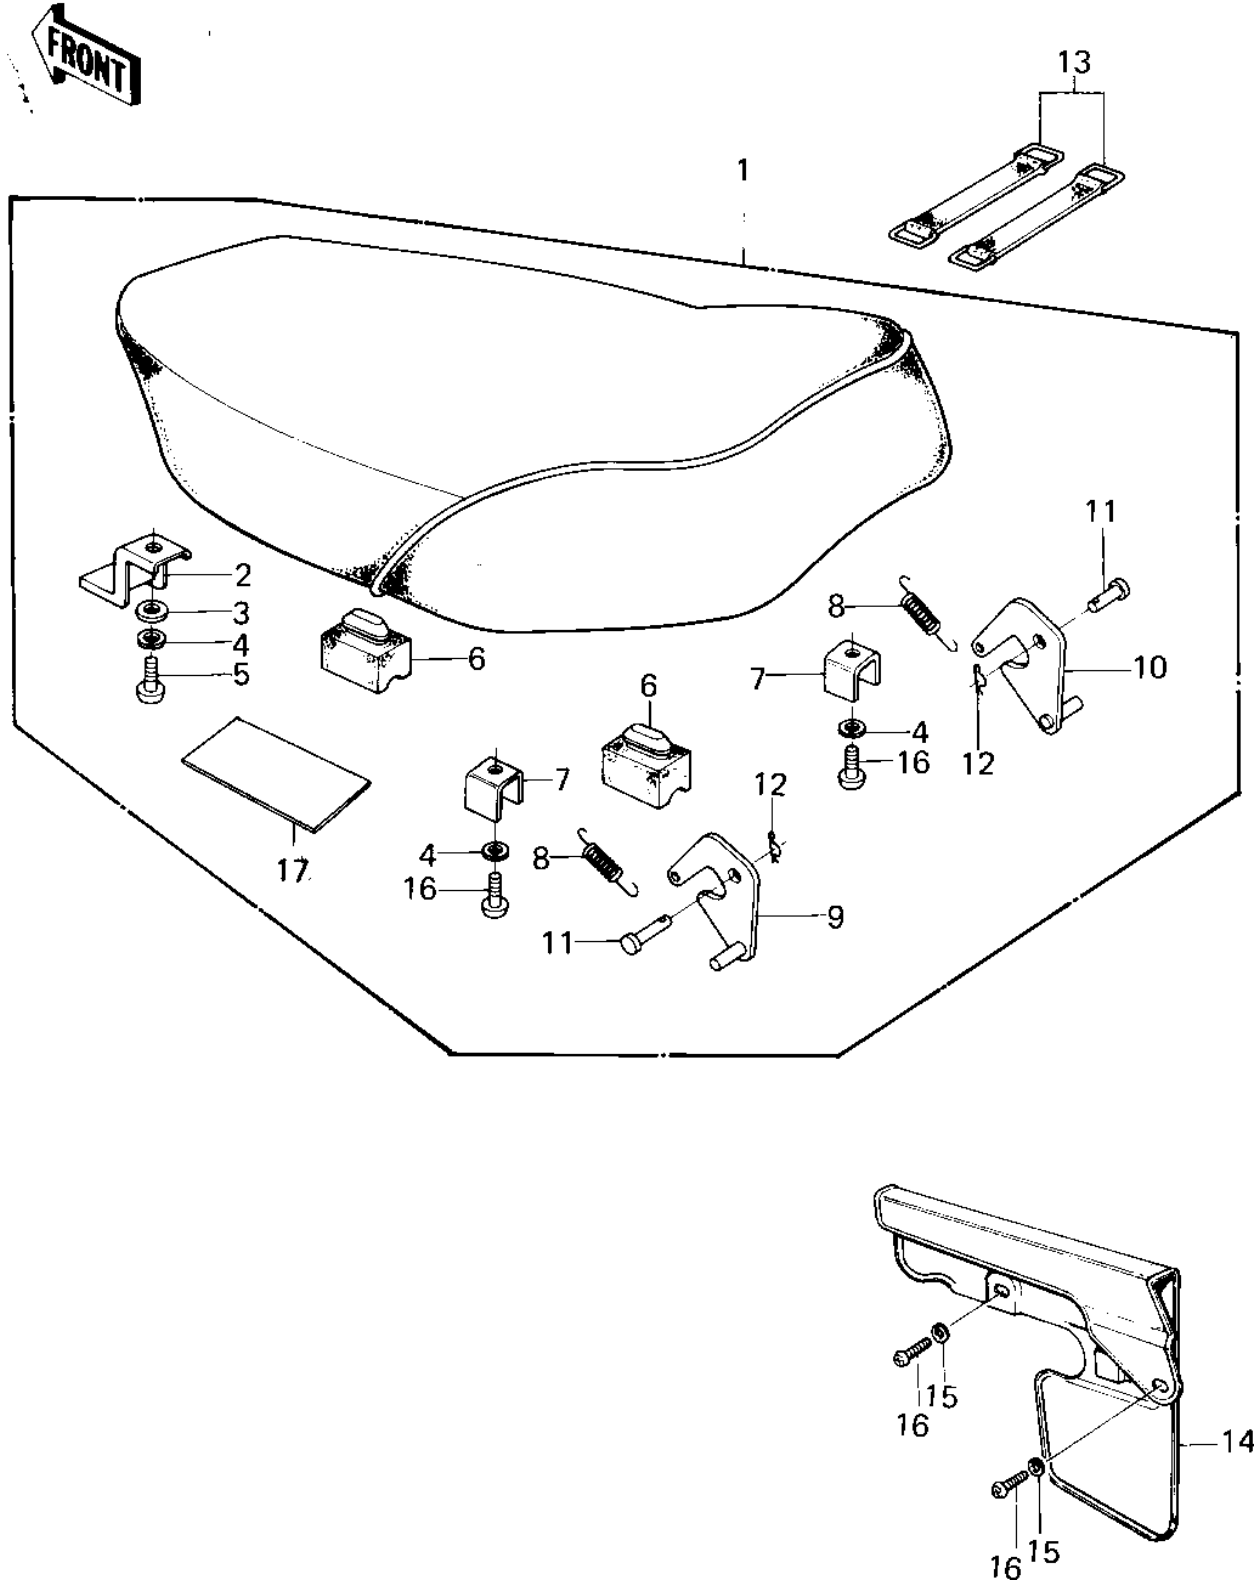

1981 KD80 PARTS DIAGRAM

SEAT/CHAIN COVER

1981 KD80 PARTS LIST

SEAT/CHAIN COVER

ITEM NAME	PART NUMBER	QUANTITY
SEAT-ASSY (Ref # 1)	53001-1460	
BRACKET,SEAT (Ref # 2)	53032-004	
WASHER 6.5X20X1.6T (Ref # 3)	92022-125	
WASHER SPRING 6MM (Ref # 4)	461F0600	
SCREW PAN HEAD 6X14 (Ref # 5)	220B0614	
DAMPER RUBBER (Ref # 6)	92075-099	
SPRING,SEAT HOOK (Ref # 7)	53012-012	
SPRING,HOOK (Ref # 8)	53012-013	
HOOK,L.H SEAT (Ref # 9)	53008-031	
HOOK,R.H SEAT (Ref # 10)	53008-032	
PIN DUAL SEAT PIVOT (Ref # 11)	53011-001	
PIN,SNAP (Ref # 12)	554A0600	
BAND,TOOL (Ref # 13)	92072-066	
CASE-CHAIN (Ref # 14)	36014-1024	
WASHER SPRING 6MM (Ref # 15)	461F0600	
SCREW PAN HEAD 6X12 (Ref # 16)	220B0612	
DAMPER RUBBER,BATTERY (Ref # 17)	92075-224	