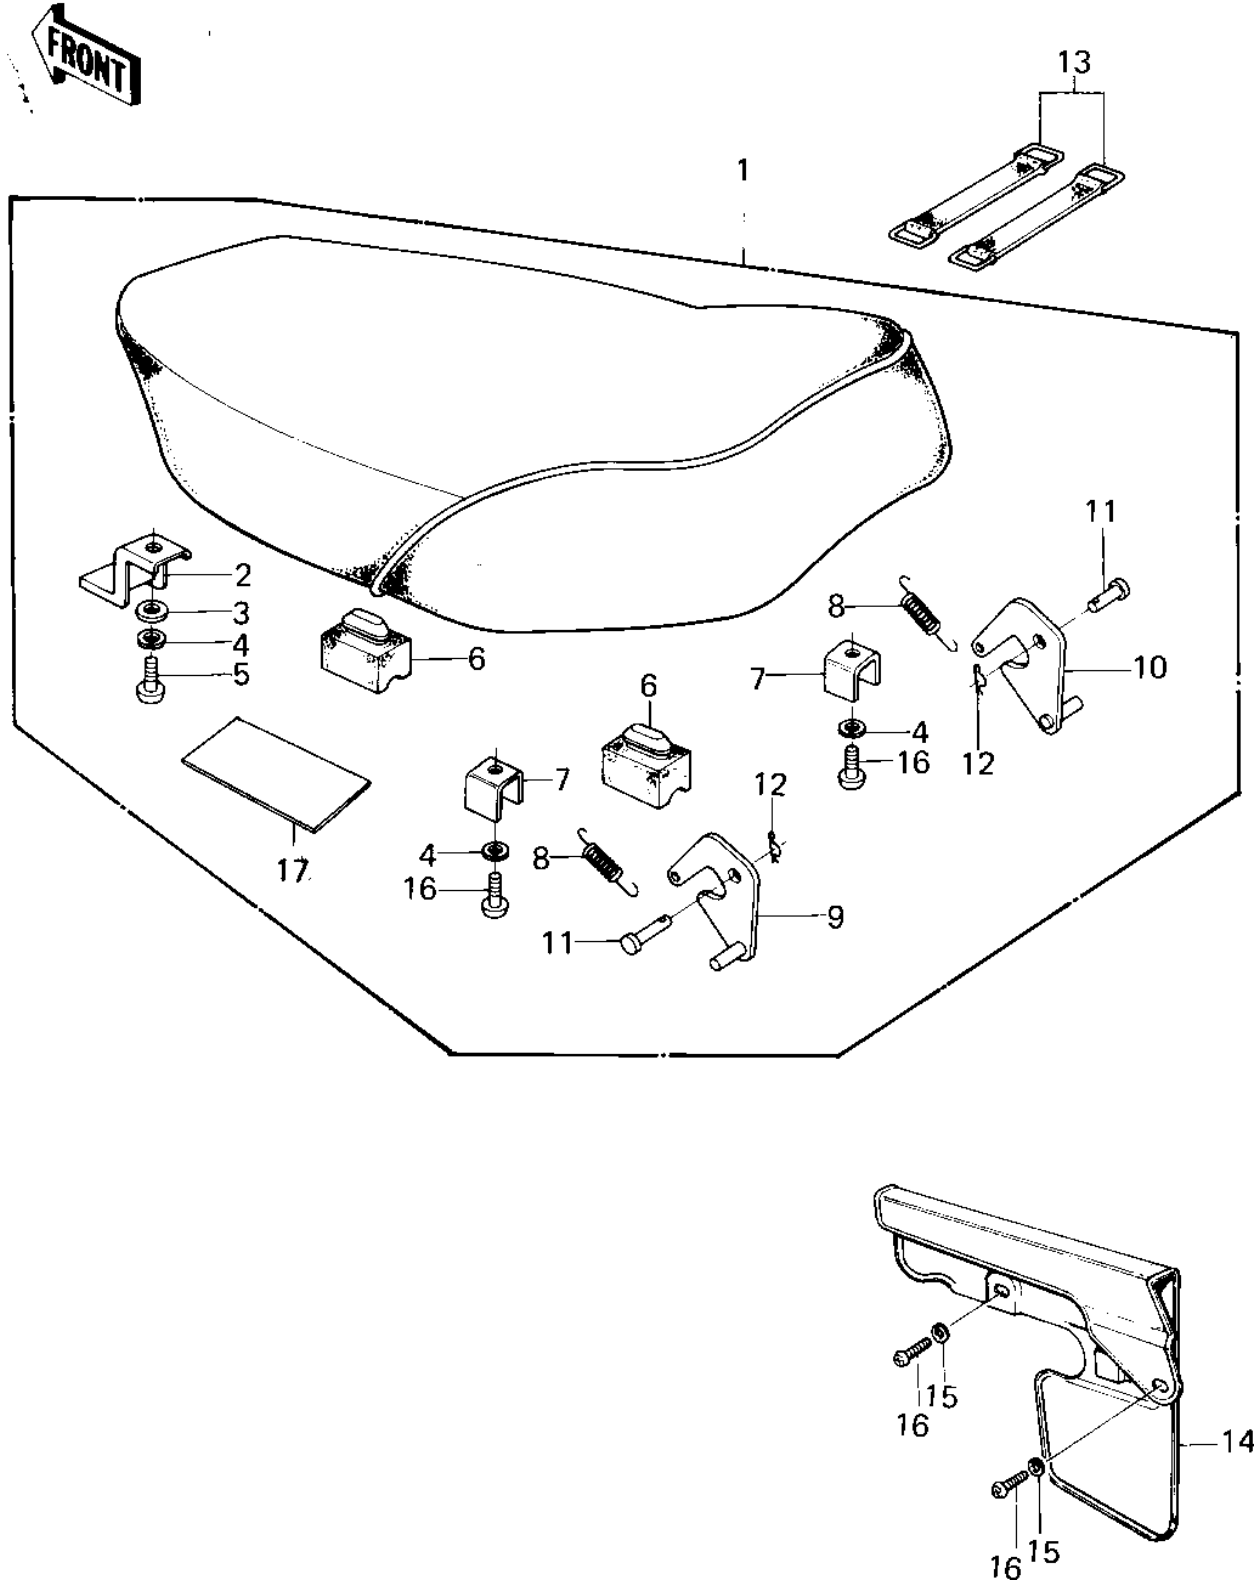

# 1981 KD80 PARTS DIAGRAM

SEAT/CHAIN COVER

# 1981 KD80 PARTS LIST

## SEAT/CHAIN COVER

ITEM NAME	PART NUMBER	QUANTITY
SEAT-ASSY (Ref # 1)	53001-1460	
BRACKET,SEAT (Ref # 2)	53032-004	
WASHER 6.5X20X1.6T (Ref # 3)	92022-125	
WASHER SPRING 6MM (Ref # 4)	461F0600	
SCREW PAN HEAD 6X14 (Ref # 5)	220B0614	
DAMPER RUBBER (Ref # 6)	92075-099	
SPRING,SEAT HOOK (Ref # 7)	53012-012	
SPRING,HOOK (Ref # 8)	53012-013	
HOOK,L.H SEAT (Ref # 9)	53008-031	
HOOK,R.H SEAT (Ref # 10)	53008-032	
PIN DUAL SEAT PIVOT (Ref # 11)	53011-001	
PIN,SNAP (Ref # 12)	554A0600	
BAND,TOOL (Ref # 13)	92072-066	
CASE-CHAIN (Ref # 14)	36014-1024	
WASHER SPRING 6MM (Ref # 15)	461F0600	
SCREW PAN HEAD 6X12 (Ref # 16)	220B0612	
DAMPER RUBBER,BATTERY (Ref # 17)	92075-224	