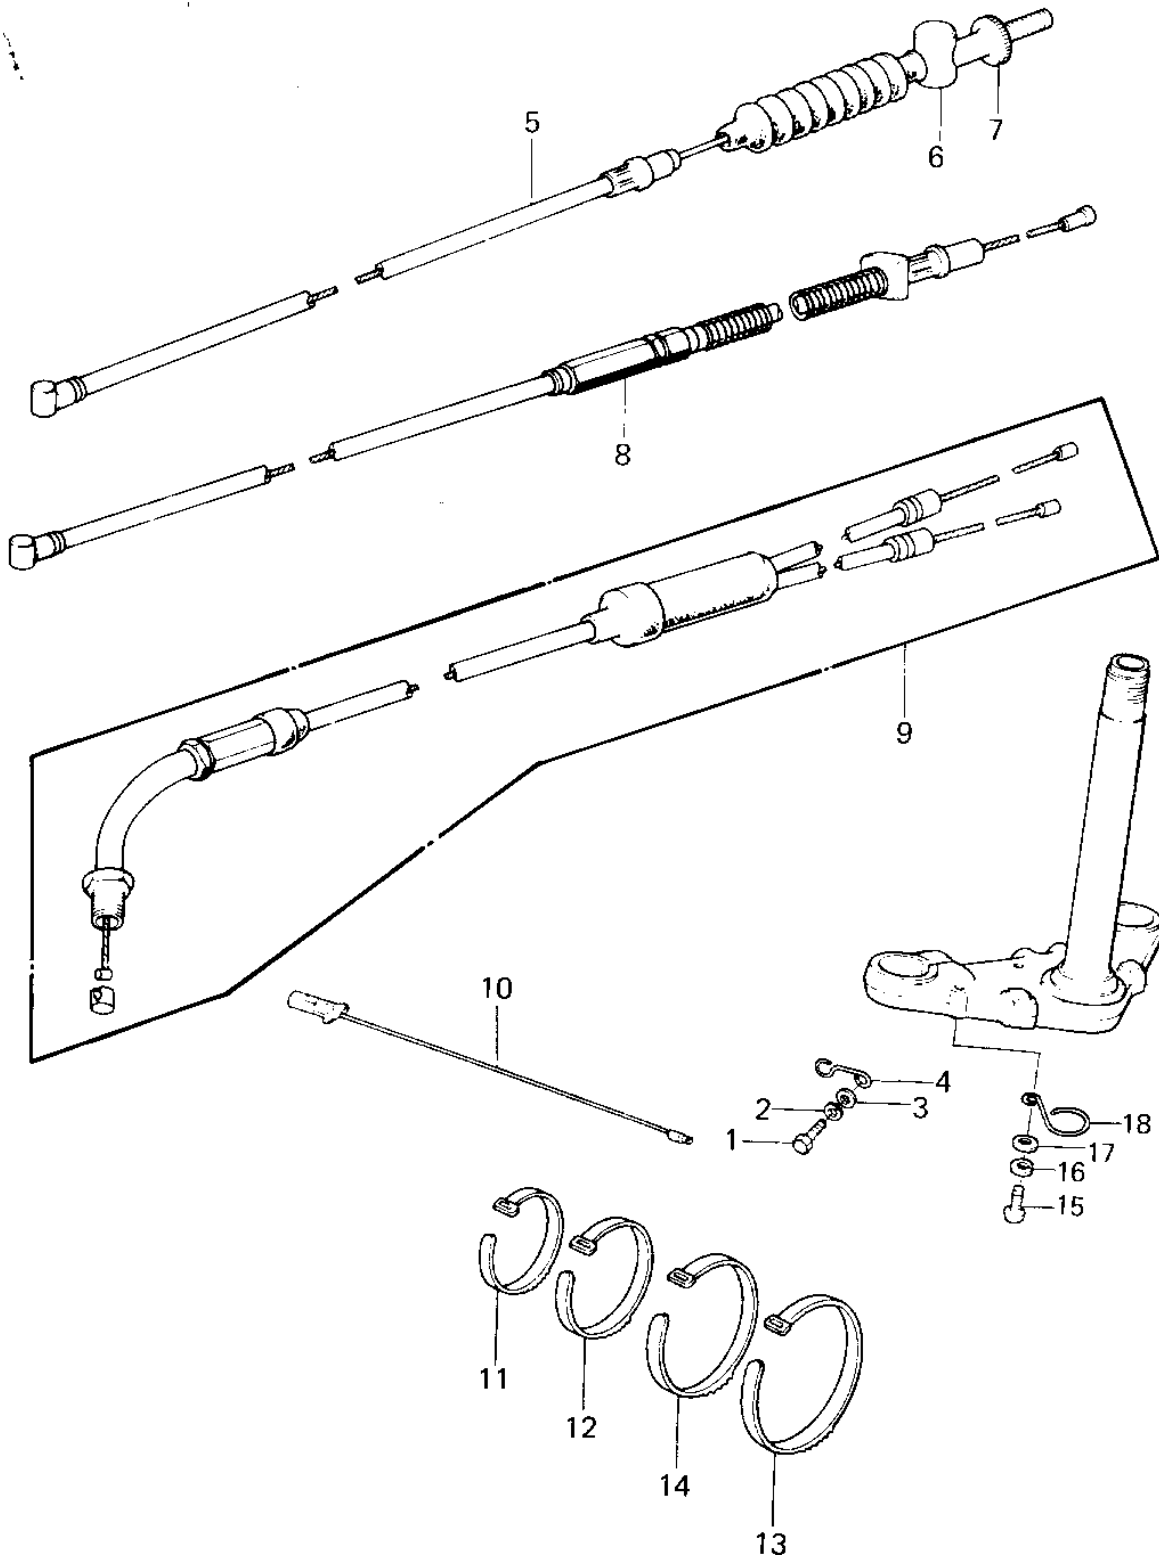

# 1980 KD80 PARTS DIAGRAM

## CABLES

# 1980 KD80 PARTS LIST

## CABLES

ITEM NAME	PART NUMBER	QUANTITY
BOLT-UPSET,6X12 (Ref # 1)	112G0612	1
WASHER SPRING 6MM (Ref # 2)	461F0600	1
WASHER PLAIN 6MM (Ref # 3)	411B0600	1
CLAMP,CABLE (Ref # 4)	92037-117	1
CABLE,FRONT BRAKE (Ref # 5)	54005-1021	1
JOINT-BRAKE ROD (Ref # 6)	92043-082	1
NUT-BRAKE ROD ADJUST (Ref # 7)	92015-052	1
CABLE, CLUTCH (Ref # 8)	54011-073	1
CABLE,THROTTLE (Ref # 9)	54012-1056	1
WIRING HARNESS,EXTNSN (Ref # 10)	26011-006	1
BAND,SHORT (Ref # 11)	92072-030	3
BAND,MIDDLE (Ref # 12)	92072-031	1
BAND,LONG (Ref # 13)	92072-032	1
BAND,WIRING HARNESS (Ref # 14)	92072-056	1
BOLT-UPSET,6X12 (Ref # 15)	112G0612	1
WASHER SPRING 6MM (Ref # 16)	461F0600	1
WASHER PLAIN 6MM (Ref # 17)	411B0600	1
CLAMP-CABLE (Ref # 18)	92037-046	1