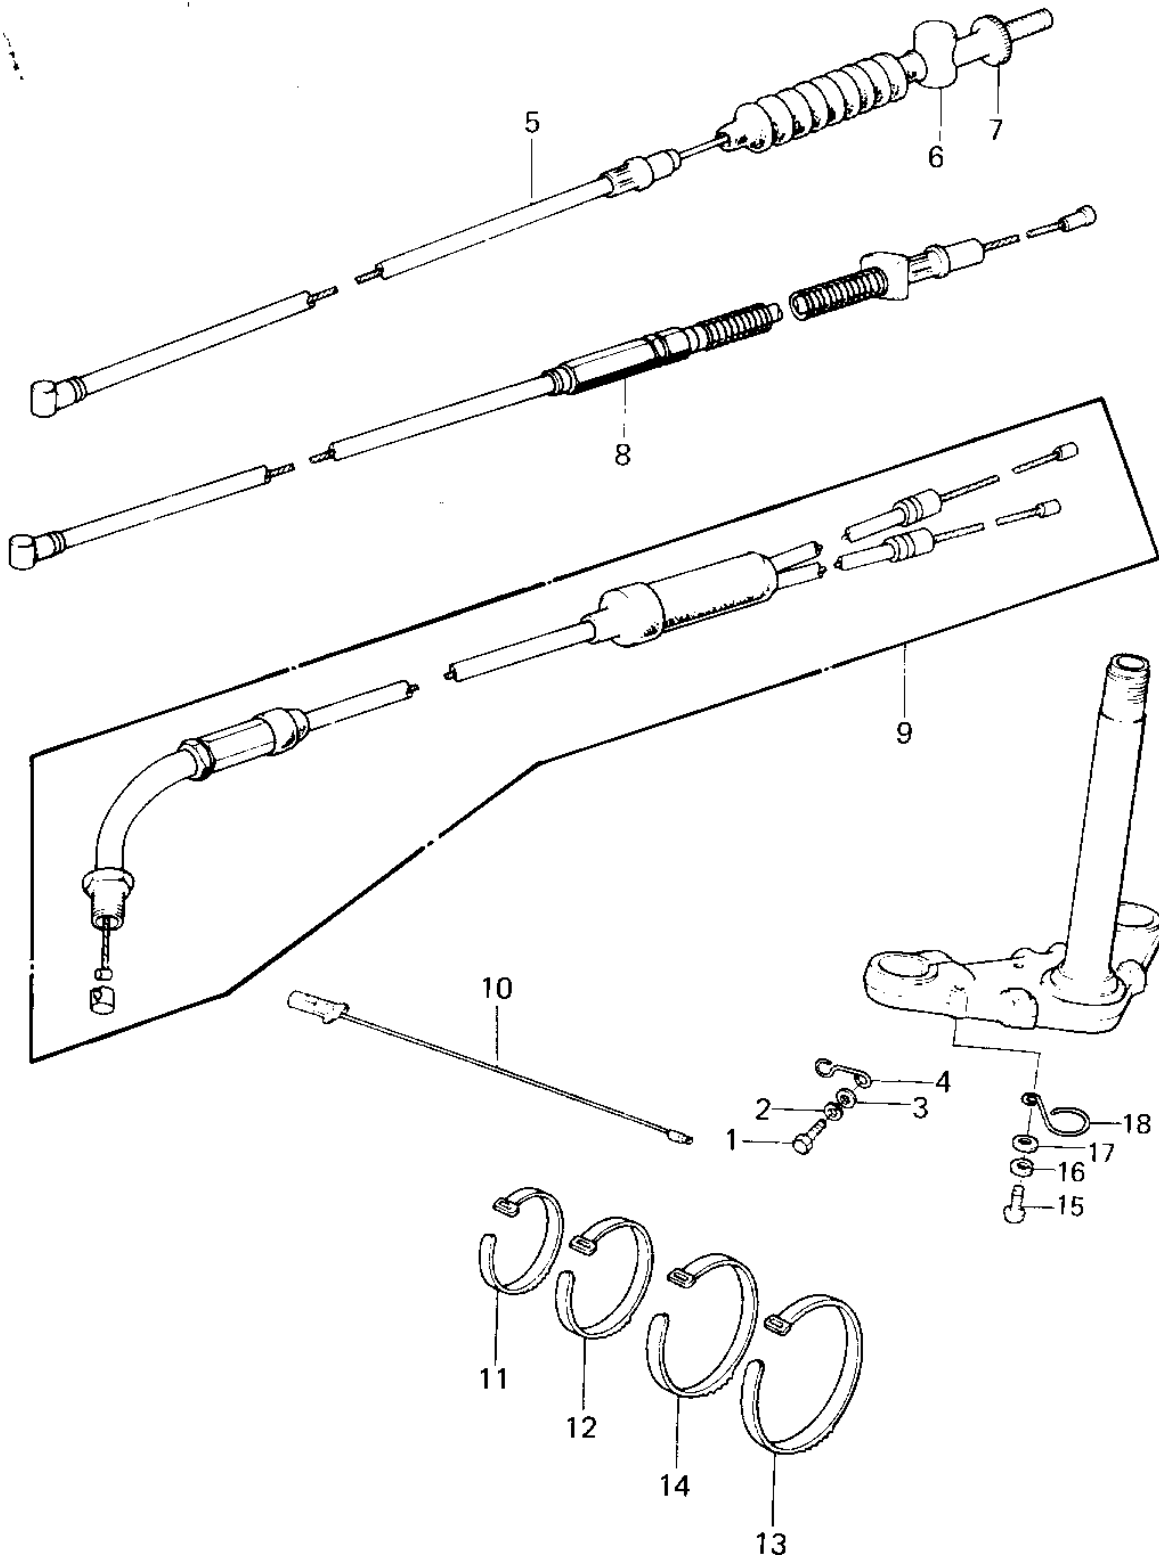

1981 KD80 PARTS DIAGRAM

CABLES

1981 KD80 PARTS LIST

CABLES

ITEM NAME	PART NUMBER	QUANTITY
BOLT-UPSET,6X12 (Ref # 1)	112G0612	
WASHER SPRING 6MM (Ref # 2)	461F0600	
WASHER PLAIN 6MM (Ref # 3)	411B0600	
CLAMP,CABLE (Ref # 4)	92037-117	
CABLE,FRONT BRAKE (Ref # 5)	54005-1021	
JOINT-BRAKE ROD (Ref # 6)	92043-082	
NUT-BRAKE ROD ADJUST (Ref # 7)	92015-052	
CABLE, CLUTCH (Ref # 8)	54011-073	
CABLE,THROTTLE (Ref # 9)	54012-1056	
WIRING HARNESS,EXTNSN (Ref # 10)	26011-006	
BAND,SHORT (Ref # 11)	92072-030	
BAND,MIDDLE (Ref # 12)	92072-031	
BAND,LONG (Ref # 13)	92072-032	
BAND,WIRING HARNESS (Ref # 14)	92072-056	
BOLT-UPSET,6X12 (Ref # 15)	112G0612	
WASHER SPRING 6MM (Ref # 16)	461F0600	
WASHER PLAIN 6MM (Ref # 17)	411B0600	
CLAMP-CABLE (Ref # 18)	92037-046	