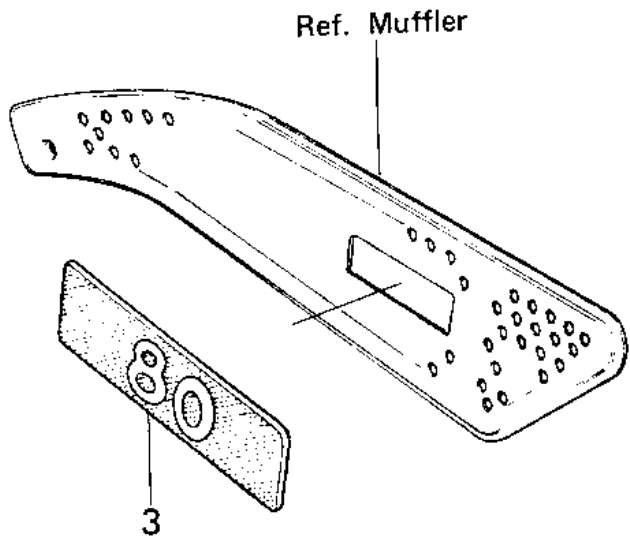

1981 KD80 PARTS DIAGRAM

LABELS/NUMBER PLATE

1981 KD80 PARTS LIST

LABELS/NUMBER PLATE

ITEM NAME	PART NUMBER	QUANTITY
PATTERN,PLATE,NUMBER (Ref # 1)	56027-1509	
MARK,SIDE COVER (Ref # 2)	56018-1152	
MARK,MUFFLER COVER (Ref # 3)	56018-1153	
PLATE,NUMBER,C.ORANGE (Ref # 4)	58029-1002-6H	
PLATE,NUMBER,F.RED (Ref # 4)	58029-1002-6L	
PLATE-NUMBER,B.BLUE (Ref # 4)	58029-1002-6K	
"O" RING,135MM (Ref # 5)	92055-1058	