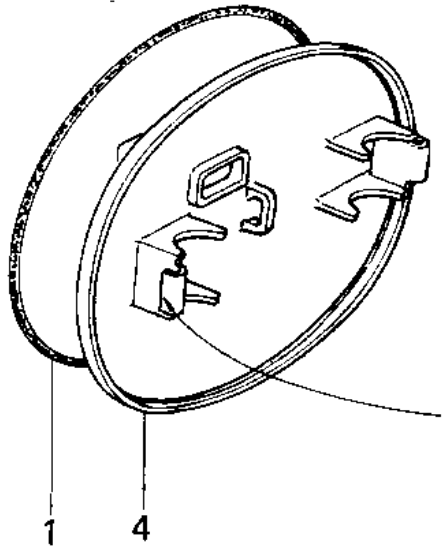

1981 KD80 PARTS DIAGRAM

LABELS/NUMBER PLATE

1981 KD80 PARTS LIST

LABELS/NUMBER PLATE

ITEM NAME	PART NUMBER	QUANTITY
PATTERN,PLATE,NUMBER (Ref # 1)	56027-1509	
MARK,SIDE COVER (Ref # 2)	56018-1152	
MARK,MUFFLER COVER (Ref # 3)	56018-1153	
PLATE,NUMBER,C.ORANGE (Ref # 4)	58029-1002-6H	
PLATE,NUMBER,F.RED (Ref # 4)	58029-1002-6L	
PLATE-NUMBER,B.BLUE (Ref # 4)	58029-1002-6K	
"O" RING,135MM (Ref # 5)	92055-1058	