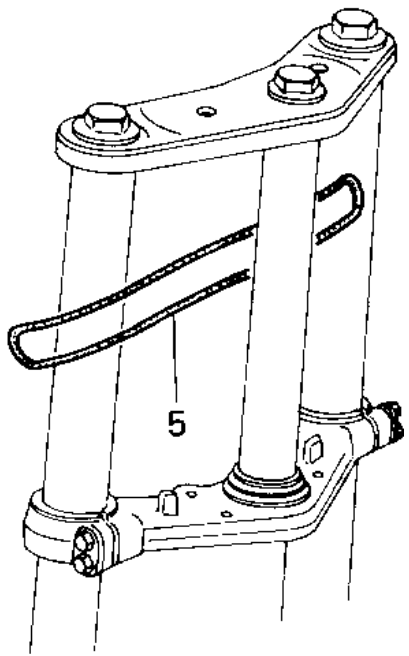

1981 KD80 PARTS DIAGRAM

LABELS/NUMBER PLATE

1981 KD80 PARTS LIST

LABELS/NUMBER PLATE

ITEM NAME	PART NUMBER	QUANTITY
PATTERN,PLATE,NUMBER (Ref # 1)	56027-1509	
MARK,SIDE COVER (Ref # 2)	56018-1152	
MARK,MUFFLER COVER (Ref # 3)	56018-1153	
PLATE,NUMBER,C.ORANGE (Ref # 4)	58029-1002-6H	
PLATE,NUMBER,F.RED (Ref # 4)	58029-1002-6L	
PLATE-NUMBER,B.BLUE (Ref # 4)	58029-1002-6K	
"O" RING,135MM (Ref # 5)	92055-1058	