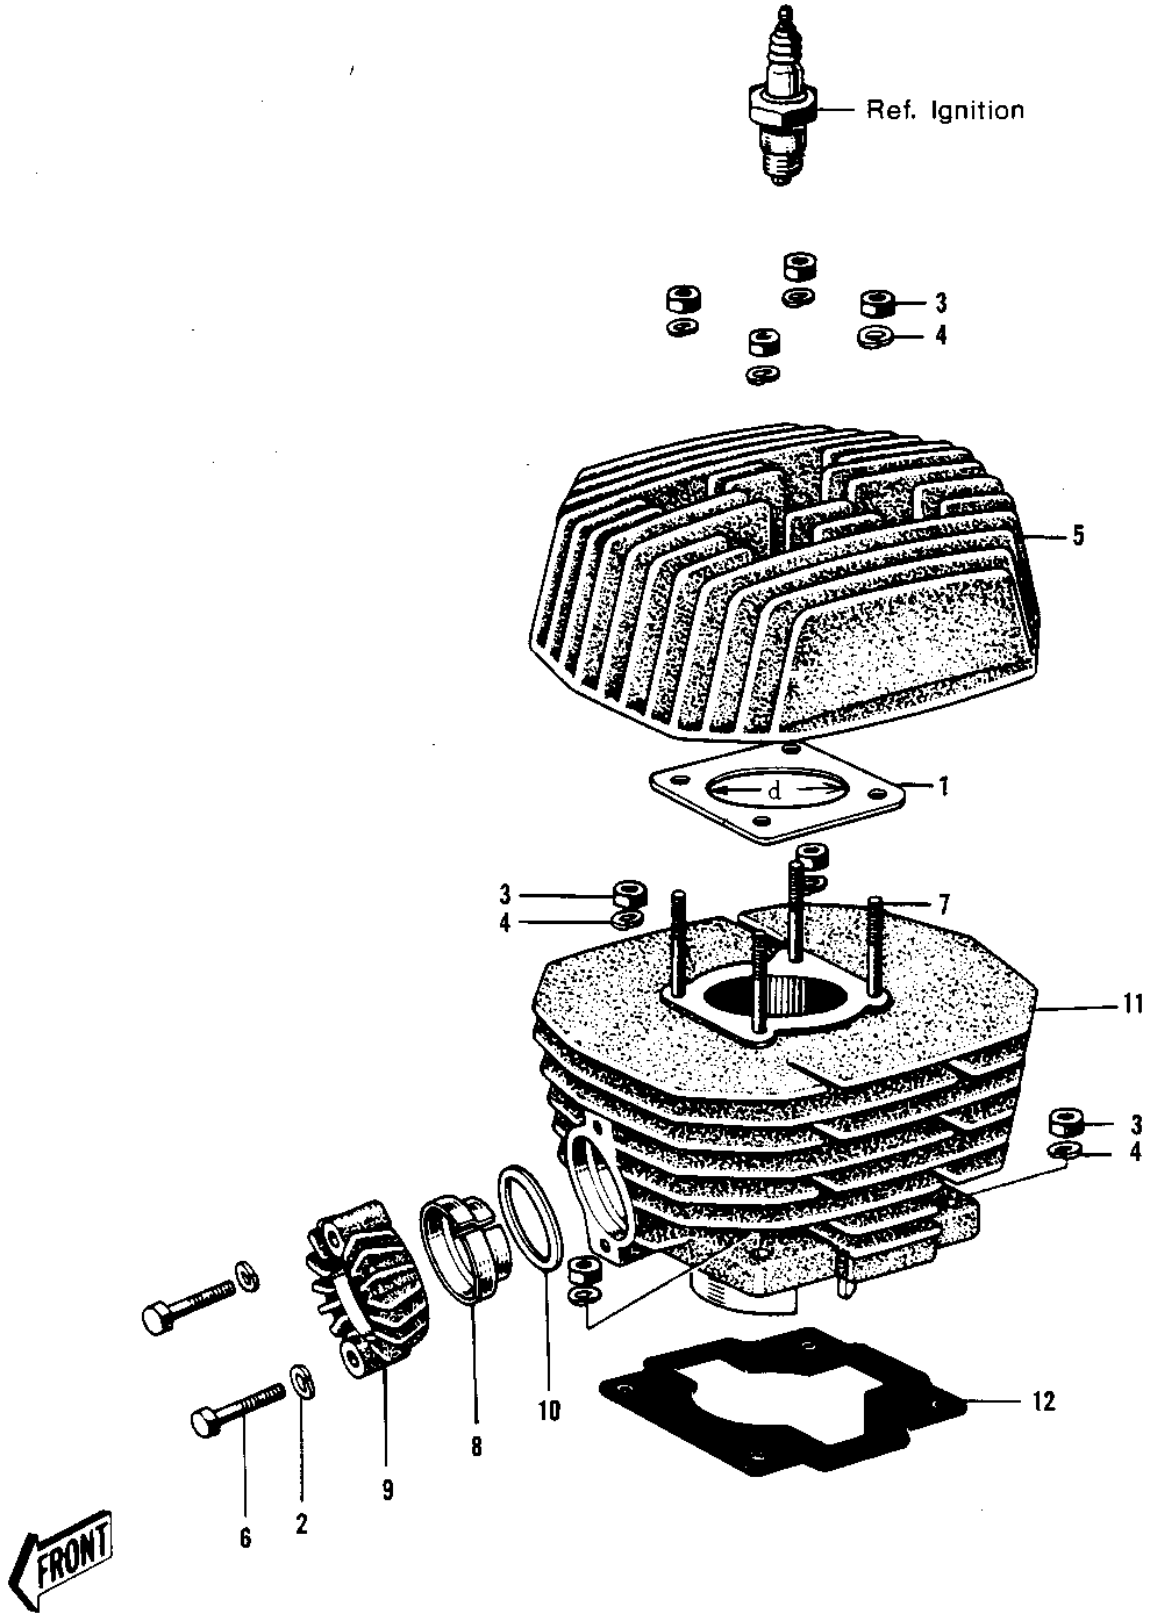

# 1970 Bushwhacker PARTS DIAGRAM

CYLINDER HEAD/CYLINDER

# 1970 Bushwhacker PARTS LIST

## CYLINDER HEAD/CYLINDER

ITEM NAME	PART NUMBER	QUANTITY
GASKET CYLINDER HEAD (Ref # 1)	11004-021	
WASHER SPRING 6MM (Ref # 2)	461F0600	
NUT,8MM (Ref # 3)	311B0800	
WASHER SPRING 8MM (Ref # 4)	461F0800	
WASHER SPRING 8MM (Ref # 4)	461F0800	
WASHER SPRING 8MM (Ref # 4)	461F0800	
CYLINDER HEAD (Ref # 5)	11001-031	
BOLT-UPSET,6X40 (Ref # 6)	112G0640	
STUD 8X40 (Ref # 7)	92004-003	
INSERT EXH PIPE HOLD (Ref # 8)	18070-001	
HOLDER EXHAUST PIPE (Ref # 9)	18069-017	
GASKET EXHAUST PIPE (Ref # 10)	18067-008	
CYLINDER (Ref # 11)	11005-041	
GASKET CYLINDER BASE (Ref # 12)	11009-012	