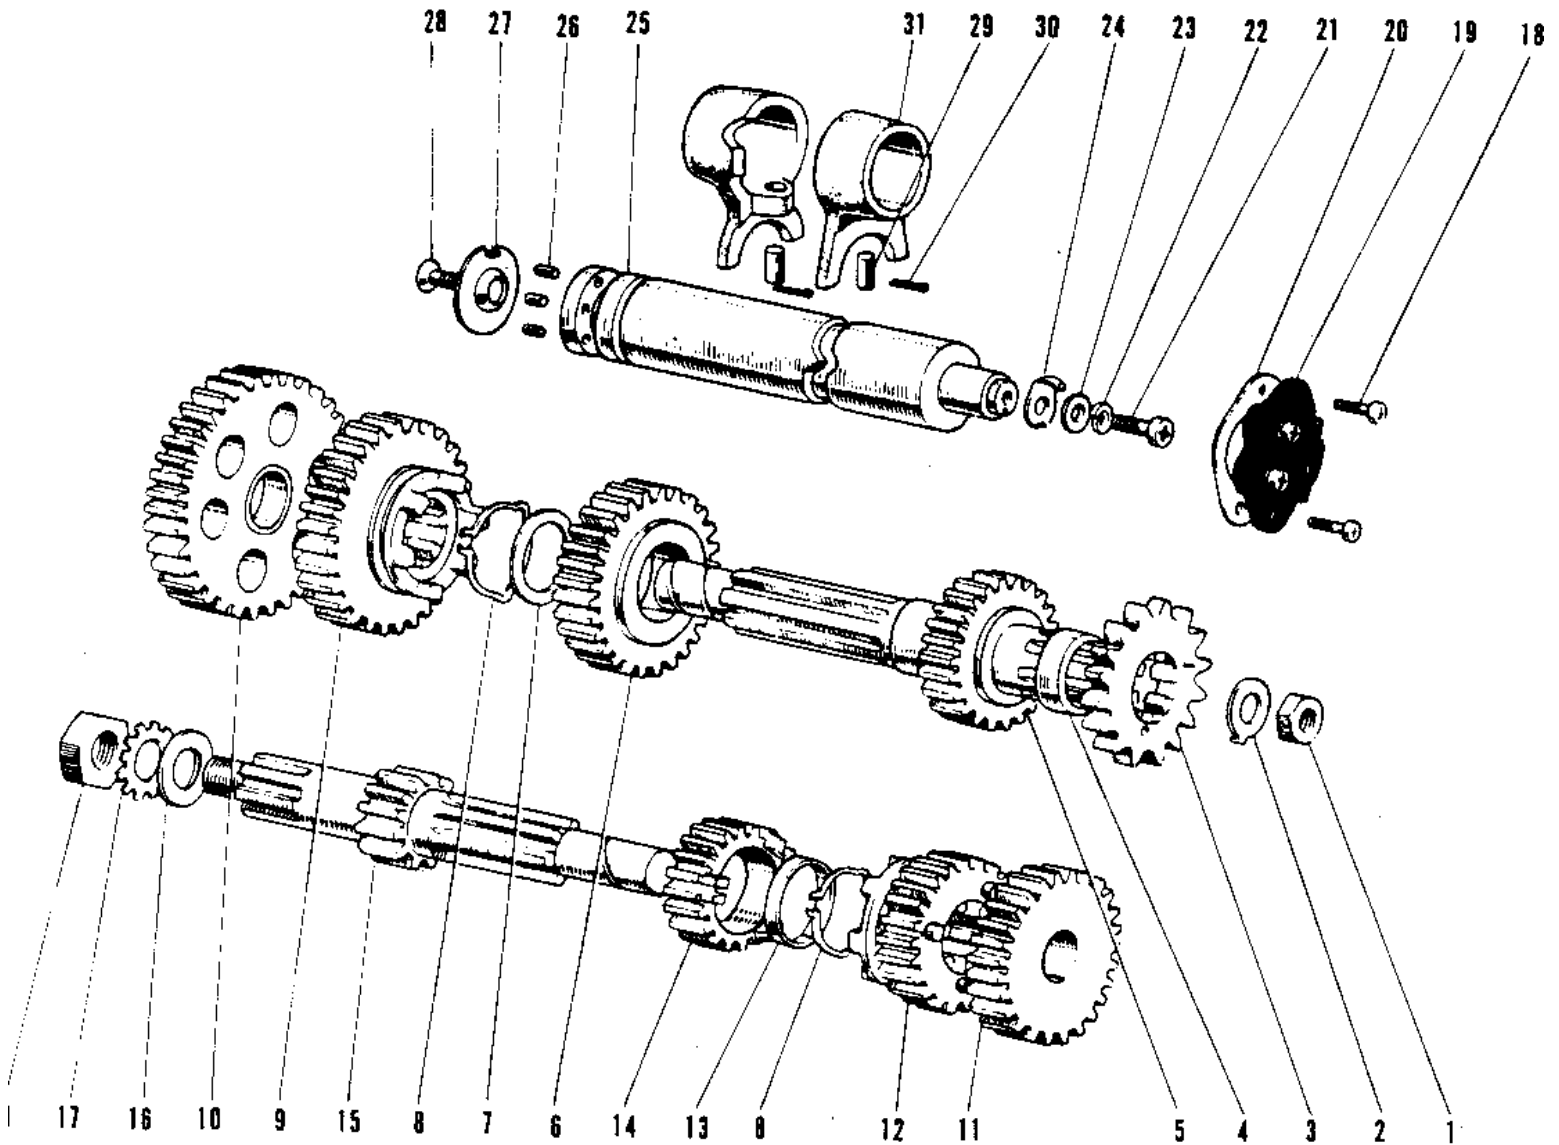

1969 Bushwhacker PARTS DIAGRAM

TRANSMISSION/CHANGE DRUM

1969 Bushwhacker PARTS LIST

TRANSMISSION/CHANGE DRUM

ITEM NAME	PART NUMBER	QUANTITY
NUT,12MM (Ref # 1)	92016-024	
NUT,12MM (Ref # 1)	92016-024	
WASHER LOCK 12MM (Ref # 2)	92024-002	
ENGINE SPROCKET 16T (Ref # 3)	13144-016	
ENGINE SPROCKET 14T (Ref # 3)	13144-004	
SPACER ENG SPROCKET (Ref # 4)	92027-009	
COLLAR,ENG SPROCKET (Ref # 4)	92027-1595	
SHAFT OUTPUT (Ref # 5)	13128-014	
3RD GEAR OUTPUT SHAFT (Ref # 6)	13133-002	
WASHER 22MM (Ref # 7)	92022-106	
CIRCLIP,25MM (Ref # 8)	92033-025	
CIRCLIP,25MM (Ref # 8)	92033-025	
GEAR-2ND OUTPUT SHFT (Ref # 9)	13260-1076	
LOW GEAR OUTPUT SHAFT (Ref # 10)	13129-008	
TOP GEAR DRIVE SHAFT (Ref # 11)	13136-015	
GEAR-TRANSMISSION SPU (Ref # 12)	13260-1199	
SPACER DR SHT 2ND GER (Ref # 13)	92027-083	
2ND GEAR DRIVE SHAFT (Ref # 14)	13130-004	
SHAFT DRIVE (Ref # 15)	13127-006	
WASHER PLAIN 12MM (Ref # 16)	92022-105	
WASHER LOCK 12MM (Ref # 17)	464H1200	
SCREW PAN HEAD 5X16 (Ref # 18)	220B0516	
SCREW PAN HEAD 5X16 (Ref # 18)	220B0516A	
SWITCH,NEUTRAL (Ref # 19)	13151-1003	
SWITCH,NEUTRAL (Ref # 19)	13151-1003	
GASKET NEUTRAL SWITCH (Ref # 20)	13146-002	
GASKET NEUTRAL SWITCH (Ref # 20)	13146-002	
UNAVAILABLE IN PRICE BOOK (Ref # 21)	92011-003	
SCREW PAN HEAD 6X16 (Ref # 21)	220B0616	

1969 Bushwhacker PARTS LIST

TRANSMISSION/CHANGE DRUM

ITEM NAME	PART NUMBER	QUANTITY
WASHER SPRING 6MM (Ref # 22)	461F0600	
WASHER PLAIN 6MM (Ref # 23)	410B0600	
ROTOR,NEUTRAL INDICTR (Ref # 24)	21007-1003	
ROTOR,NEUTRAL INDICTR (Ref # 24)	21007-1003	
DRUM GEAR CHANGE (Ref # 25)	13141-014	
PIN GEAR CHANGE DRUM (Ref # 26)	92043-011	
PLATE CHANGE DRUM PIN (Ref # 27)	13142-002	
SCREW CNTSNK HD 6X16 (Ref # 28)	212B0616	
PIN SELECT FORK GUIDE (Ref # 29)	92043-005	
PIN COTTER 3.0X20 (Ref # 30)	550D3020	
UNAVAILABLE IN PRICE BOOK (Ref # 31)	13140-015	
FORK SELECTOR (Ref # 31)	13140-020	