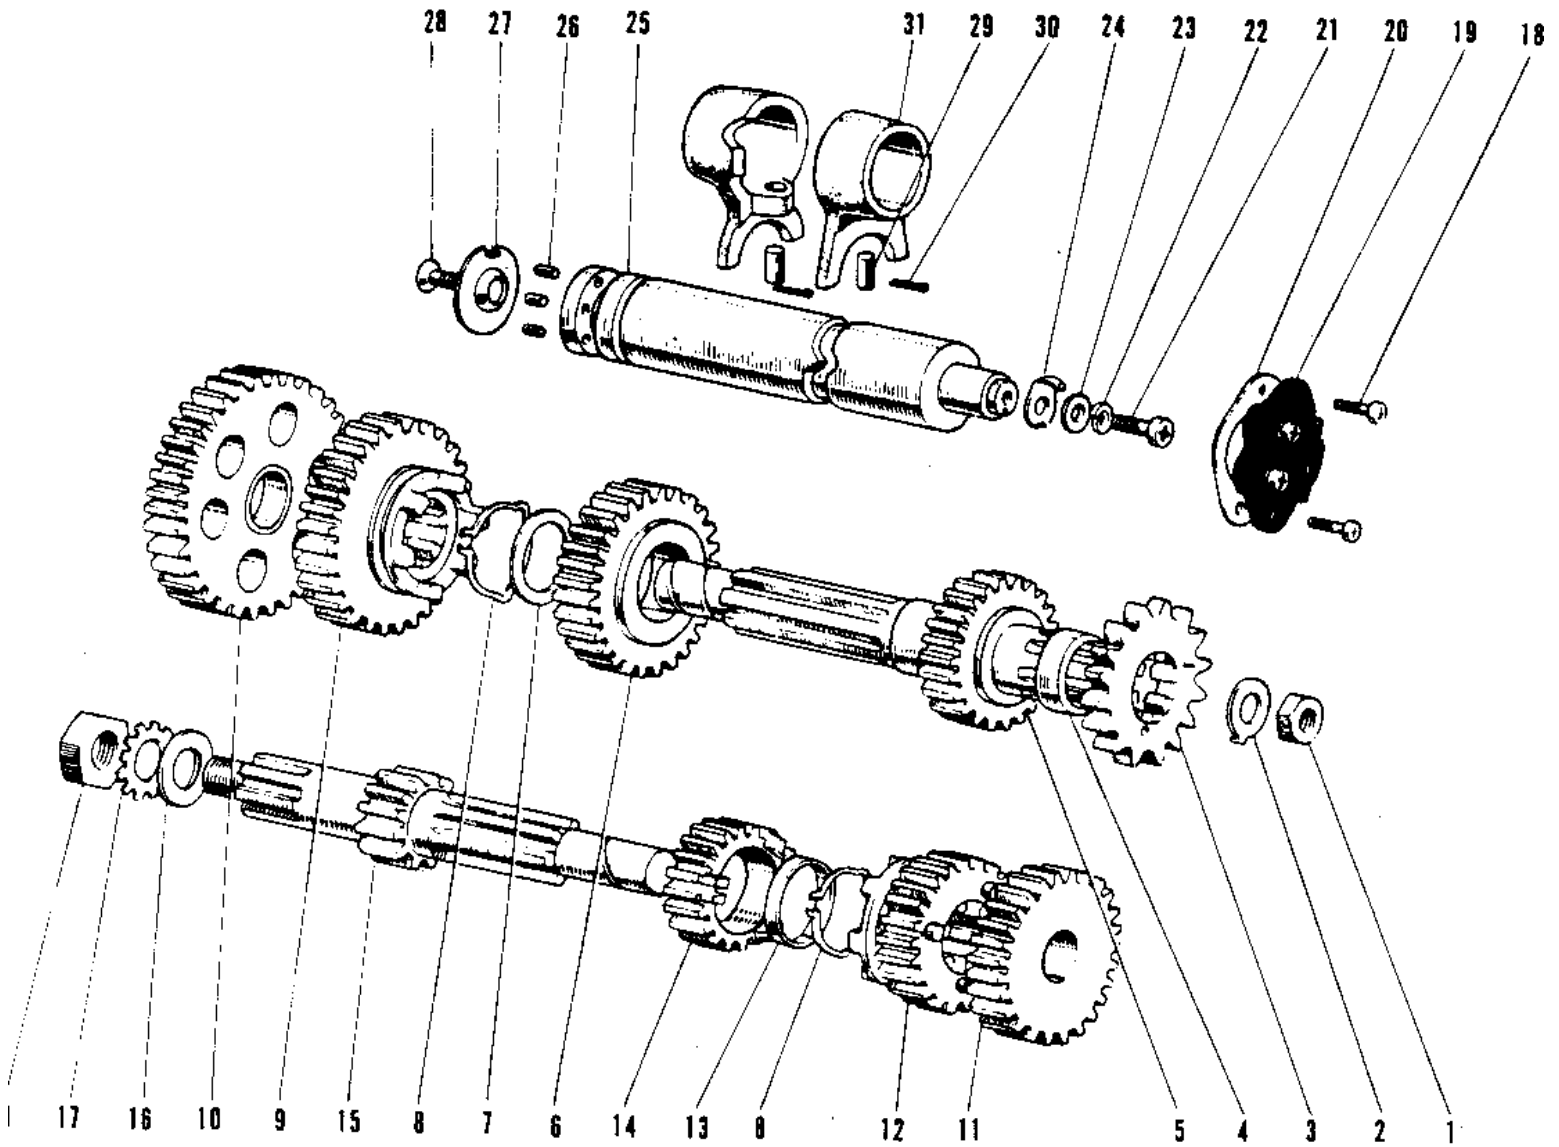

1970 Bushwhacker PARTS DIAGRAM

TRANSMISSION/CHANGE DRUM