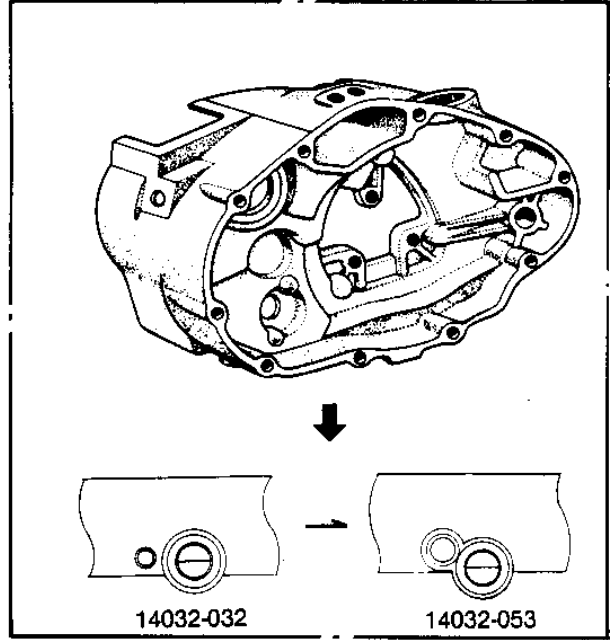

# 1970 Bushwhacker PARTS DIAGRAM

## ENGINE COVERS

## ENGINE COVERS

ITEM NAME	PART NUMBER	QUANTITY
CAP CARB MOUNT HOLE (Ref # 1)	14039-001	
COVER,CARBURETOR (Ref # 2)	14030-063	
GASKET CARBURETOR COV (Ref # 3)	14047-003	
PIPE FUEL OVERFLOW (Ref # 4)	16116-001	
EQ PANT FLGRN/BU/GY32 (Ref # 5)	14032-032A	
COVER-R.H ENGINE (Ref # 5)	14032-053	
DRAIN-OVERFLOW (Ref # 6)	16116-004	
GASKET CHECK VALVE (Ref # 7)	92065-058	
PLUG OIL DRAIN (Ref # 8)	92067-001	
GASKET R.H ENGINE COV (Ref # 9)	14046-005	
COVER L.H ENGINE (Ref # 10)	14031-022	
COVER CONTACT BREAKER (Ref # 11)	14027-006	
OIL SEAL SB16244 (Ref # 12)	92049-002	
SCREW PAN HEAD 6X35 (Ref # 13)	220B0635	
SCREW PAN HEAD 6X25 (Ref # 14)	220B0625	
PLUG OIL FILLER (Ref # 15)	16115-003	
"O" RING,20MM (Ref # 16)	670B2020	
SCREW PAN HEAD 6X70 (Ref # 17)	220B0670	
SCREW PAN HEAD 6X60 (Ref # 18)	220B0660	
SCREW PAN HEAD 6X55 (Ref # 19)	220B0655	
SCREW PAN HEAD 6X50 (Ref # 20)	220B0650	
SCREW PAN HEAD 6X25 (Ref # 21)	220B0625	
COVER DRV CHAIN BACK (Ref # 22)	14024-002	
GUIDE OIL PUMP CABLE (Ref # 23)	14044-003	