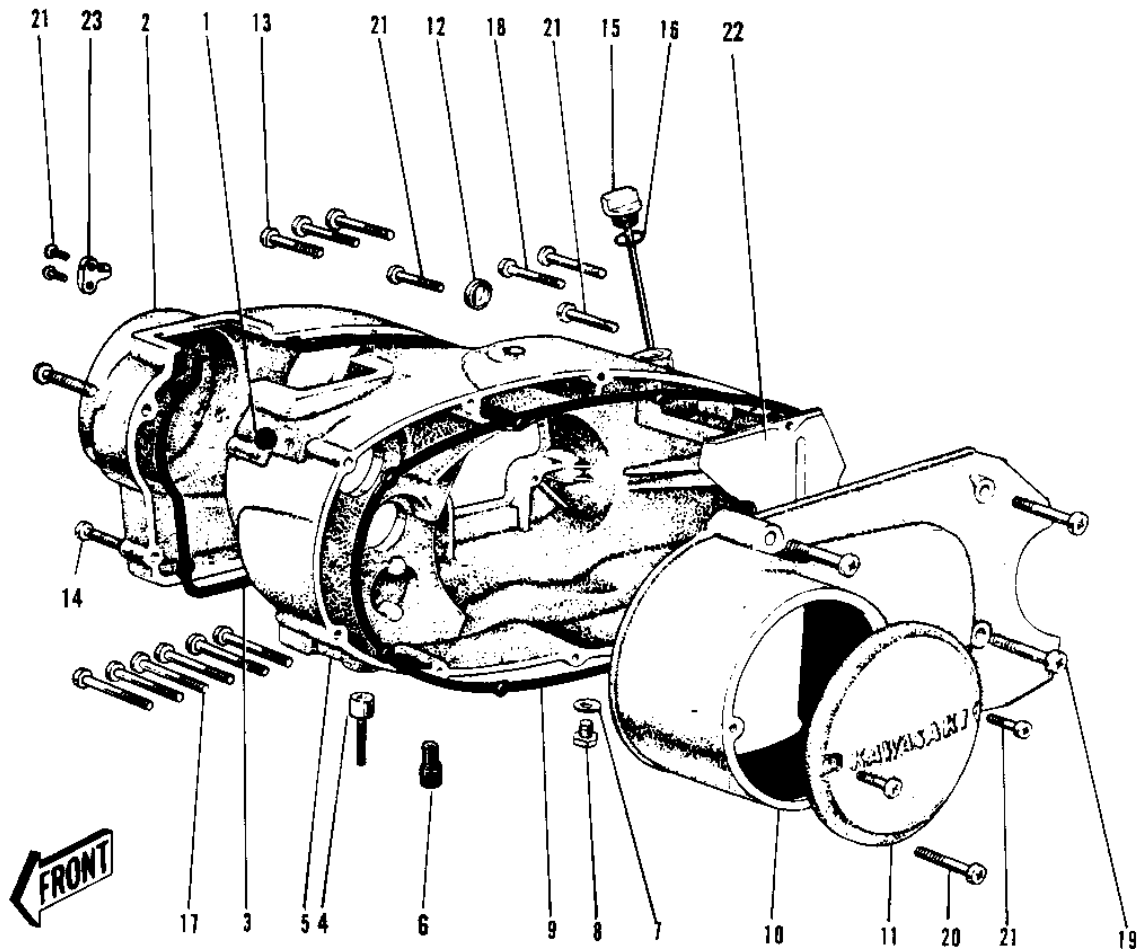

# 1970 Bushwhacker PARTS DIAGRAM

## ENGINE COVERS

# 1970 Bushwhacker PARTS LIST

## ENGINE COVERS

ITEM NAME	PART NUMBER	QUANTITY
CAP CARB MOUNT HOLE (Ref # 1)	14039-001	
COVER,CARBURETOR (Ref # 2)	14030-063	
GASKET CARBURETOR COV (Ref # 3)	14047-003	
PIPE FUEL OVERFLOW (Ref # 4)	16116-001	
EQ PANT FLGRN/BU/GY32 (Ref # 5)	14032-032A	
COVER-R.H ENGINE (Ref # 5)	14032-053	
DRAIN-OVERFLOW (Ref # 6)	16116-004	
GASKET CHECK VALVE (Ref # 7)	92065-058	
PLUG OIL DRAIN (Ref # 8)	92067-001	
GASKET R.H ENGINE COV (Ref # 9)	14046-005	
COVER L.H ENGINE (Ref # 10)	14031-022	
COVER CONTACT BREAKER (Ref # 11)	14027-006	
OIL SEAL SB16244 (Ref # 12)	92049-002	
SCREW PAN HEAD 6X35 (Ref # 13)	220B0635	
SCREW PAN HEAD 6X25 (Ref # 14)	220B0625	
PLUG OIL FILLER (Ref # 15)	16115-003	
"O" RING,20MM (Ref # 16)	670B2020	
SCREW PAN HEAD 6X70 (Ref # 17)	220B0670	
SCREW PAN HEAD 6X60 (Ref # 18)	220B0660	
SCREW PAN HEAD 6X55 (Ref # 19)	220B0655	
SCREW PAN HEAD 6X50 (Ref # 20)	220B0650	
SCREW PAN HEAD 6X25 (Ref # 21)	220B0625	
COVER DRV CHAIN BACK (Ref # 22)	14024-002	
GUIDE OIL PUMP CABLE (Ref # 23)	14044-003	