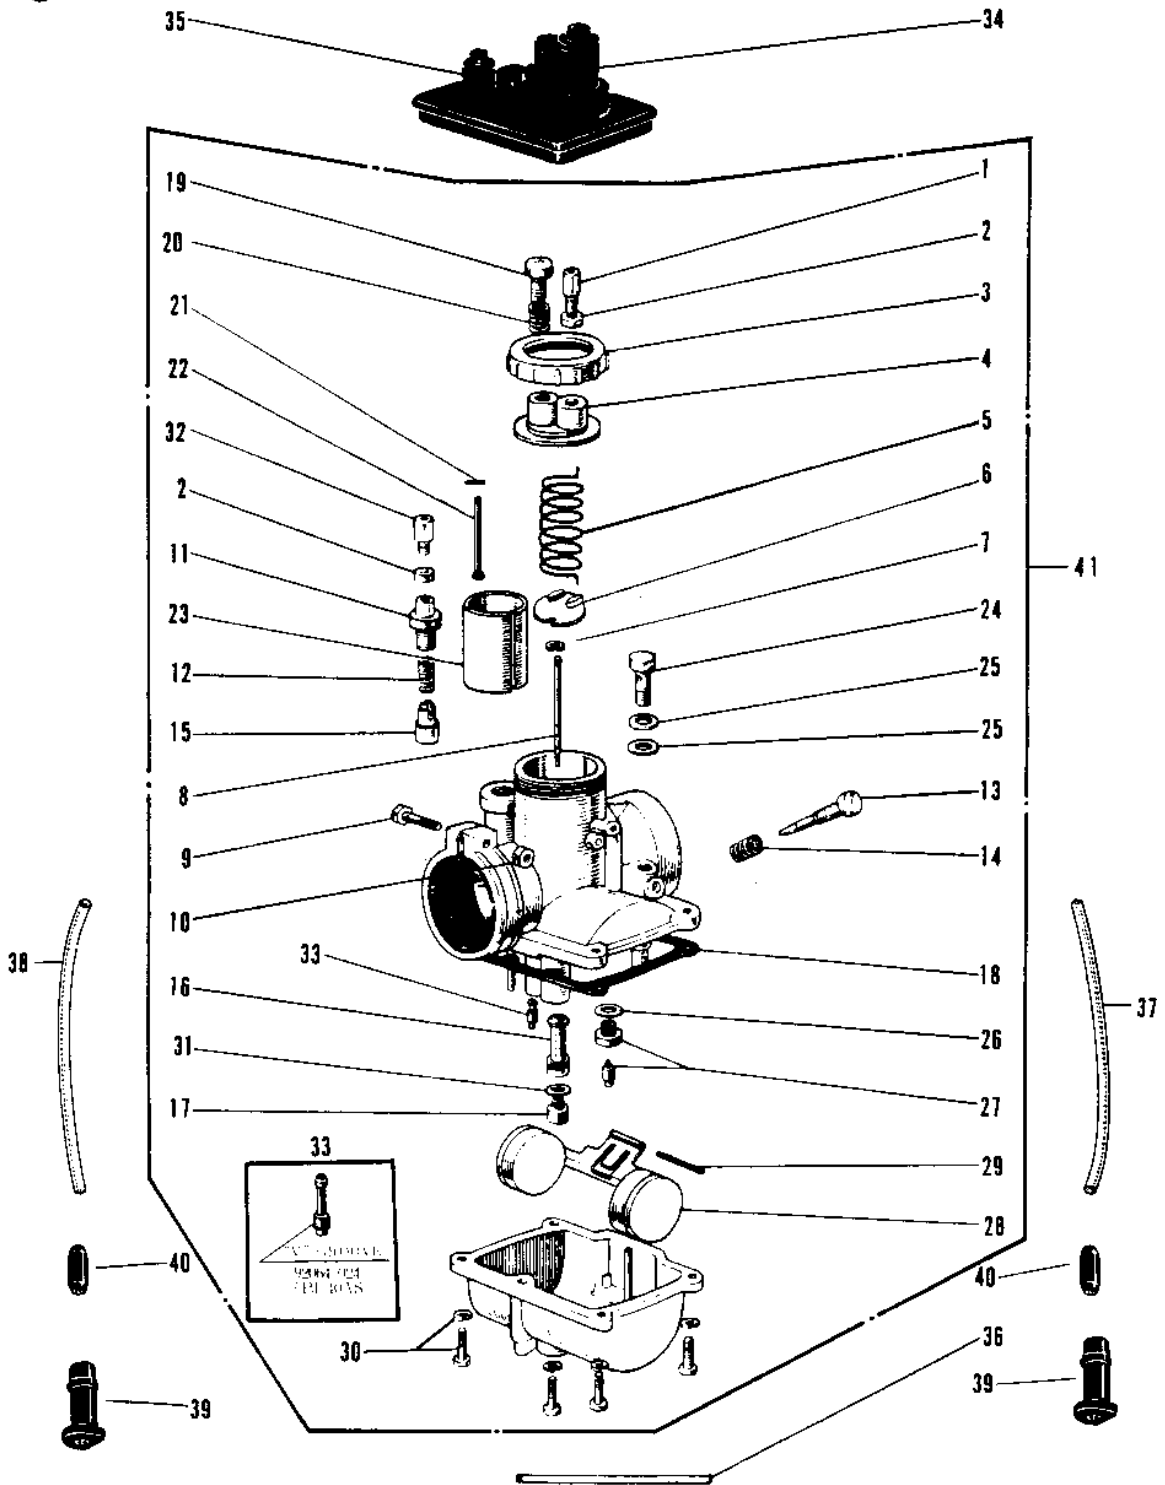

1970 Bushwhacker PARTS DIAGRAM

CARBURETOR