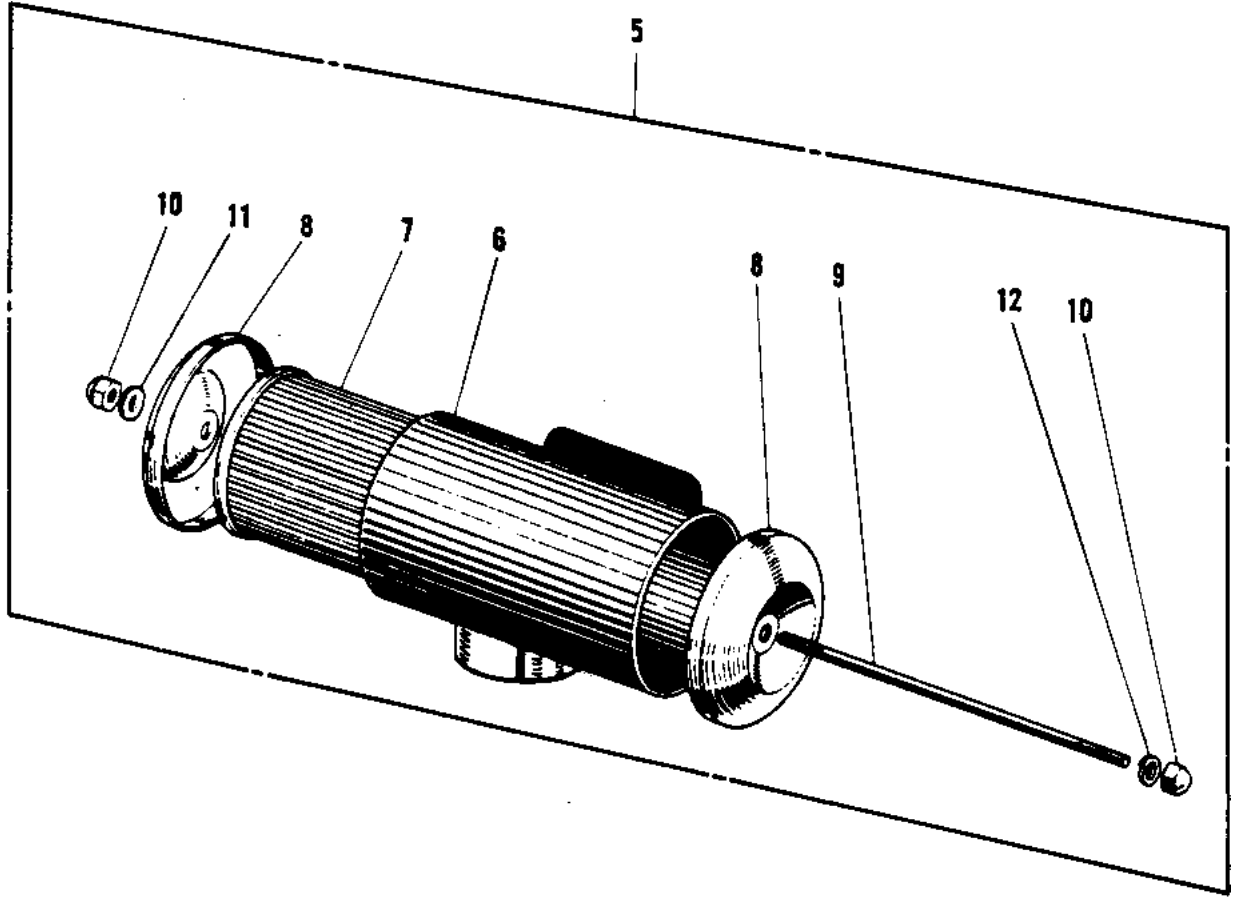

1969 Bushwhacker PARTS DIAGRAM

AIR CLEANER

1969 Bushwhacker PARTS LIST

AIR CLEANER

ITEM NAME	PART NUMBER	QUANTITY
SCREW PAN HEAD 6X25 (Ref # 1)	220B0625	
INLET PIPE (Ref # 2)	11015-013	
INLET PIPE (Ref # 2)	11015-009	
GASKET INLET PIPE (Ref # 3)	11017-002	
BOLT-UPSET,6X20 (Ref # 4)	112G0620	
AIR CLEANER ASSY (Ref # 5)	11010-033	
BODY AIR CLEANER (Ref # 6)	11011-006	
BODY,AIR CLEANER (Ref # 6)	11011-006-10	
ELEMENT AIR CLEANER (Ref # 7)	11013-011	
AIR CLEANER ASSY (Ref # 7)	11010-033	
CAP AIR CLEANER (Ref # 8)	11012-007	
BOLT AIRCLEANER (Ref # 9)	92091-016	
NUT-6MM (Ref # 10)	322N0600	
NUT-6MM (Ref # 10)	322N0600	
WASHER PLAIN 6MM (Ref # 11)	410B0600	
WASHER SPRING 6MM (Ref # 12)	461F0600	