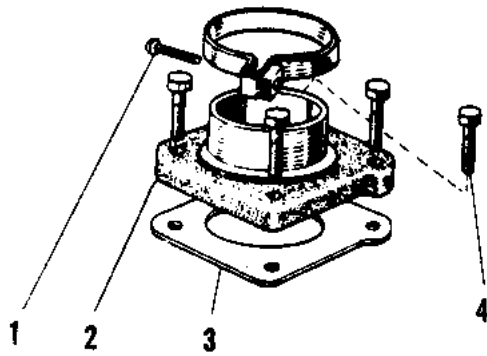

1969 Bushwhacker PARTS DIAGRAM

AIR CLEANER

1969 Bushwhacker PARTS LIST

AIR CLEANER

ITEM NAME	PART NUMBER	QUANTITY
SCREW PAN HEAD 6X25 (Ref # 1)	220B0625	
INLET PIPE (Ref # 2)	11015-013	
INLET PIPE (Ref # 2)	11015-009	
GASKET INLET PIPE (Ref # 3)	11017-002	
BOLT-UPSET,6X20 (Ref # 4)	112G0620	
AIR CLEANER ASSY (Ref # 5)	11010-033	
BODY AIR CLEANER (Ref # 6)	11011-006	
BODY,AIR CLEANER (Ref # 6)	11011-006-10	
ELEMENT AIR CLEANER (Ref # 7)	11013-011	
AIR CLEANER ASSY (Ref # 7)	11010-033	
CAP AIR CLEANER (Ref # 8)	11012-007	
BOLT AIRCLEANER (Ref # 9)	92091-016	
NUT-6MM (Ref # 10)	322N0600	
NUT-6MM (Ref # 10)	322N0600	
WASHER PLAIN 6MM (Ref # 11)	410B0600	
WASHER SPRING 6MM (Ref # 12)	461F0600	