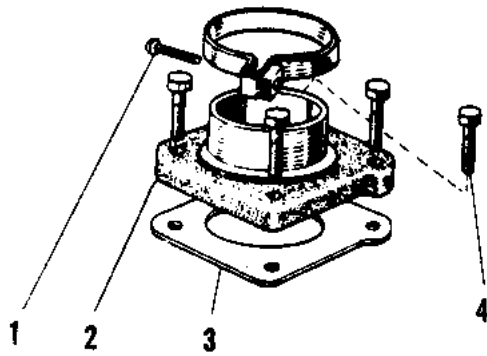

1970 Bushwhacker PARTS DIAGRAM

AIR CLEANER

1970 Bushwhacker PARTS LIST

AIR CLEANER

ITEM NAME	PART NUMBER	QUANTITY
SCREW PAN HEAD 6X25 (Ref # 1)	220B0625	
INLET PIPE (Ref # 2)	11015-013	
INLET PIPE (Ref # 2)	11015-009	
GASKET INLET PIPE (Ref # 3)	11017-002	
BOLT-UPSET,6X20 (Ref # 4)	112G0620	
AIR CLEANER ASSY (Ref # 5)	11010-033	
BODY AIR CLEANER (Ref # 6)	11011-006	
BODY,AIR CLEANER (Ref # 6)	11011-006-10	
ELEMENT AIR CLEANER (Ref # 7)	11013-011	
AIR CLEANER ASSY (Ref # 7)	11010-033	
CAP AIR CLEANER (Ref # 8)	11012-007	
BOLT AIRCLEANER (Ref # 9)	92091-016	
NUT-6MM (Ref # 10)	322N0600	
NUT-6MM (Ref # 10)	322N0600	
WASHER PLAIN 6MM (Ref # 11)	410B0600	
WASHER SPRING 6MM (Ref # 12)	461F0600	