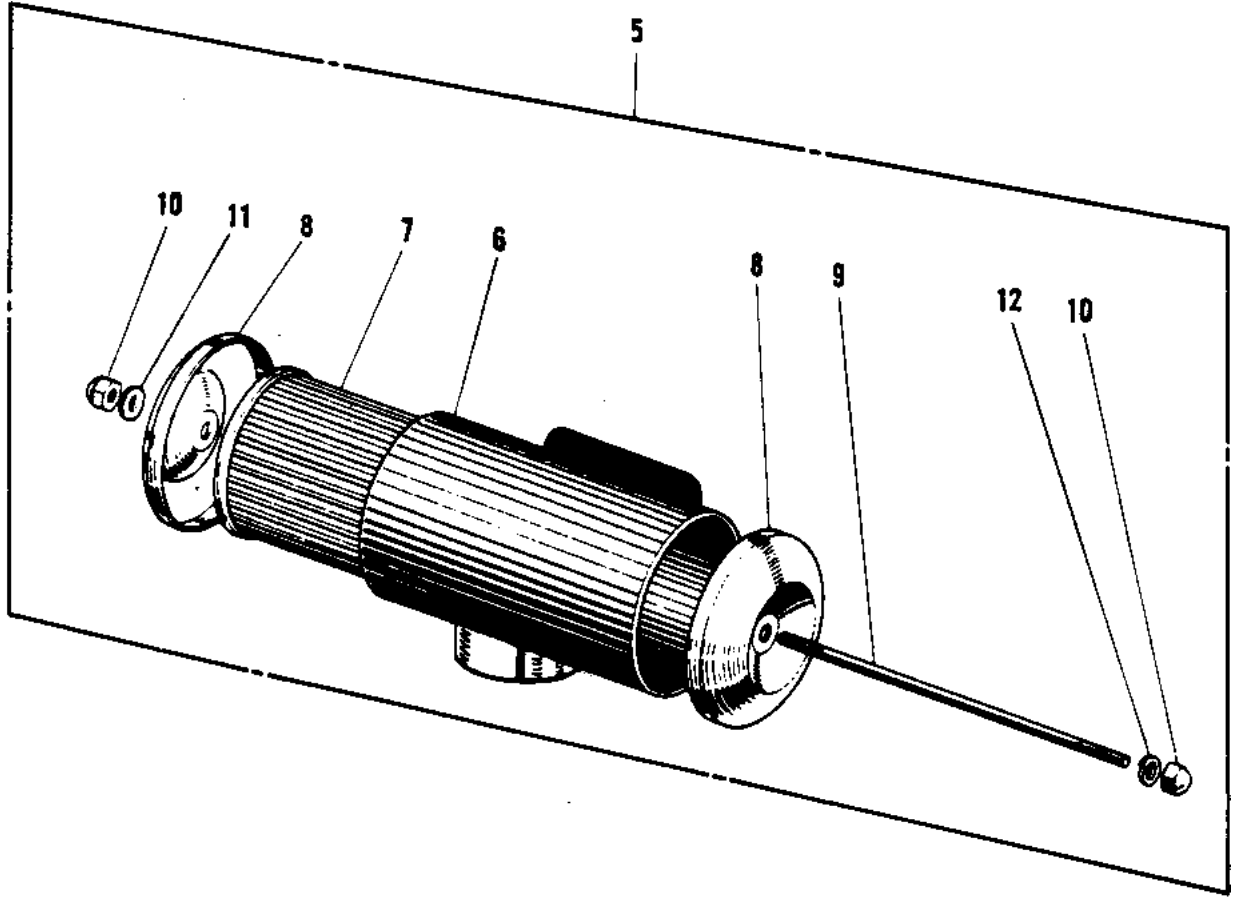

1970 Bushwhacker PARTS DIAGRAM

AIR CLEANER