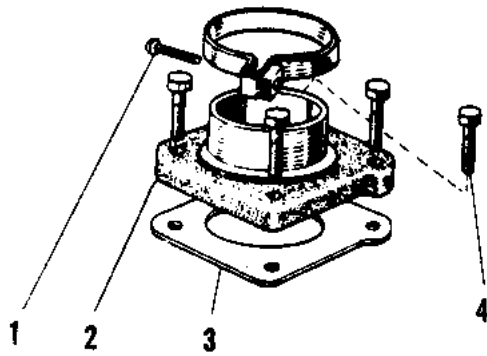

1970 Bushwhacker PARTS DIAGRAM

AIR CLEANER