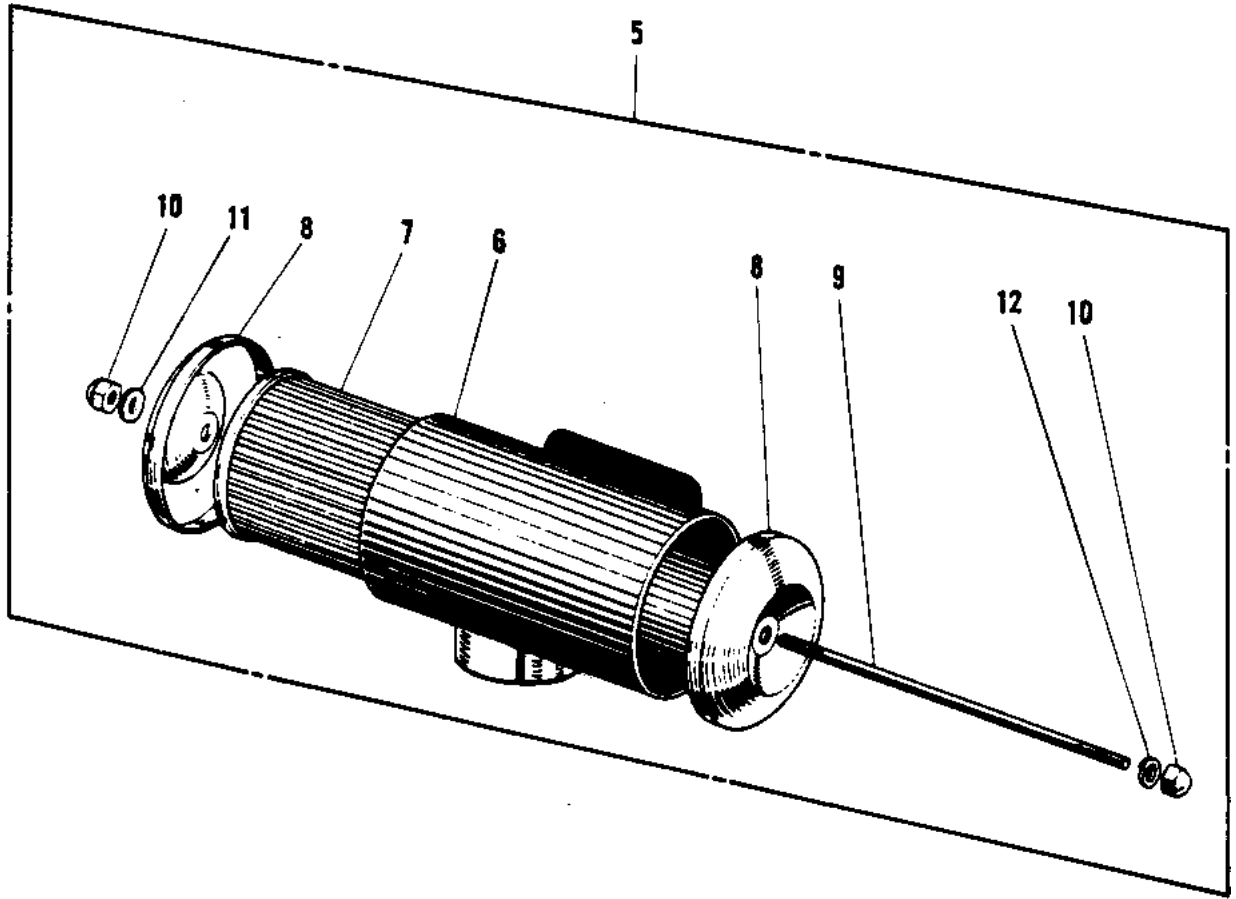

1970 Bushwhacker PARTS DIAGRAM

AIR CLEANER

1970 Bushwhacker PARTS LIST

AIR CLEANER

ITEM NAME	PART NUMBER	QUANTITY
SCREW PAN HEAD 6X25 (Ref # 1)	220B0625	
INLET PIPE (Ref # 2)	11015-013	
INLET PIPE (Ref # 2)	11015-009	
GASKET INLET PIPE (Ref # 3)	11017-002	
BOLT-UPSET,6X20 (Ref # 4)	112G0620	
AIR CLEANER ASSY (Ref # 5)	11010-033	
BODY AIR CLEANER (Ref # 6)	11011-006	
BODY,AIR CLEANER (Ref # 6)	11011-006-10	
ELEMENT AIR CLEANER (Ref # 7)	11013-011	
AIR CLEANER ASSY (Ref # 7)	11010-033	
CAP AIR CLEANER (Ref # 8)	11012-007	
BOLT AIRCLEANER (Ref # 9)	92091-016	
NUT-6MM (Ref # 10)	322N0600	
NUT-6MM (Ref # 10)	322N0600	
WASHER PLAIN 6MM (Ref # 11)	410B0600	
WASHER SPRING 6MM (Ref # 12)	461F0600	