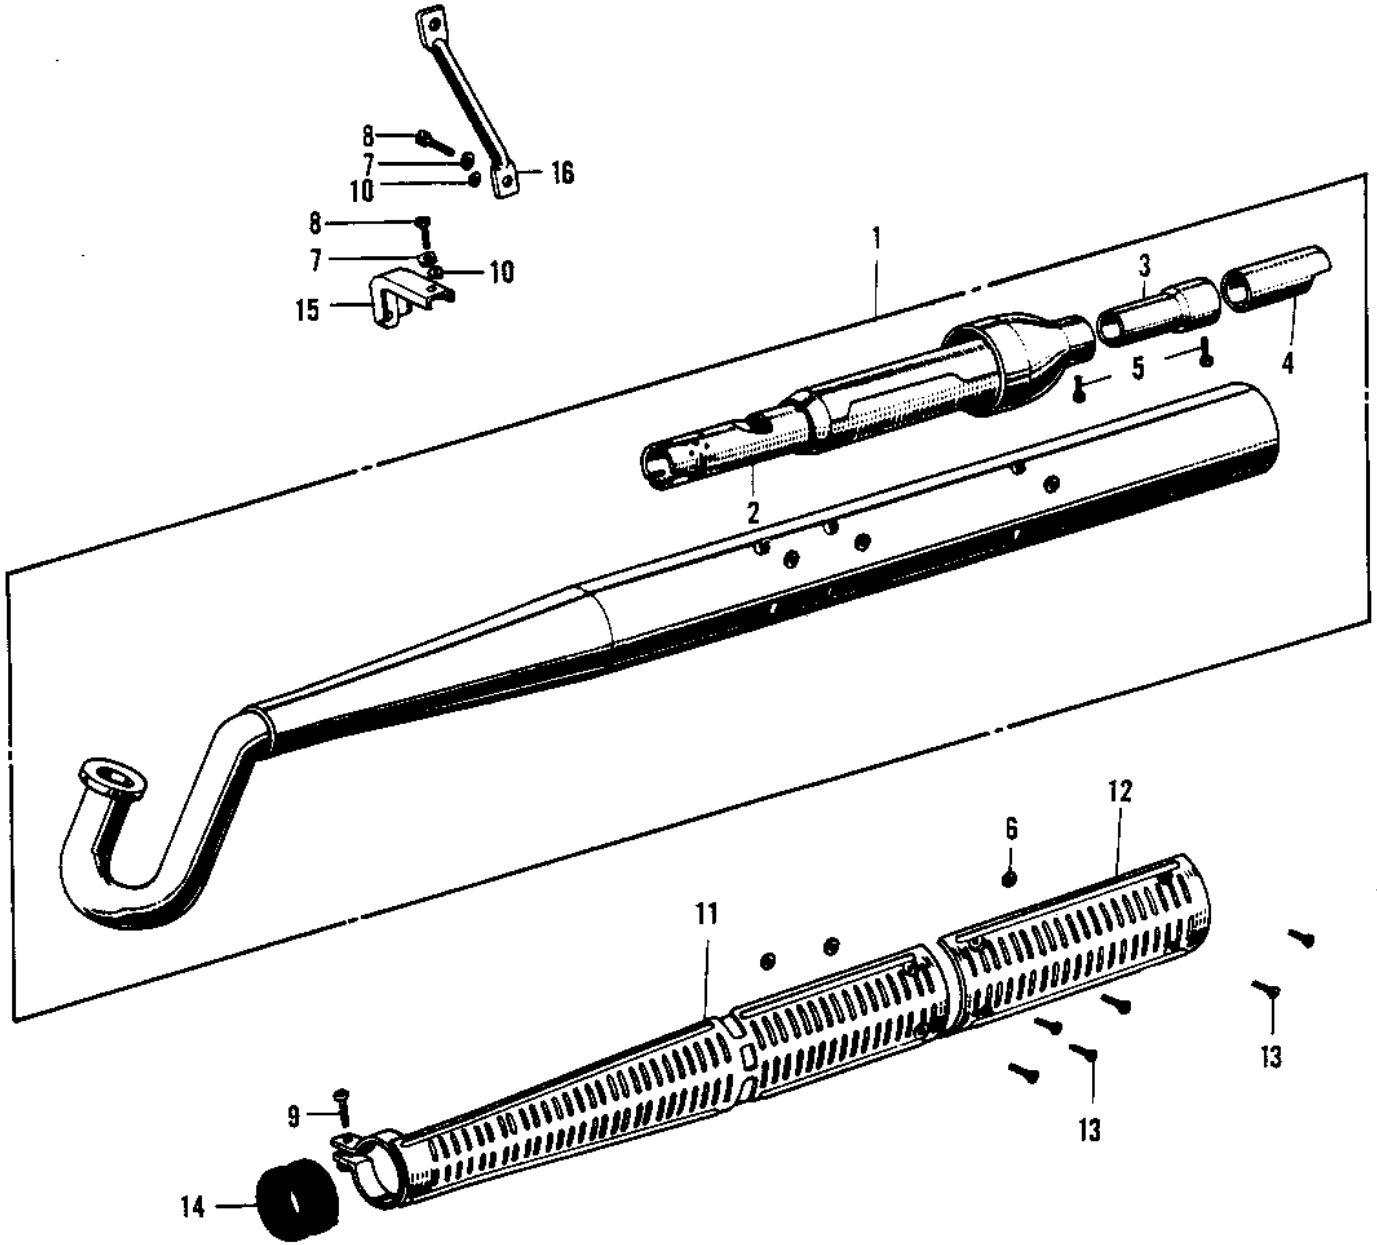

1970 Bushwhacker PARTS DIAGRAM

MUFFLER

1970 Bushwhacker PARTS LIST

MUFFLER

ITEM NAME	PART NUMBER	QUANTITY
MUFFLER ASSY (Ref # 1)	18002-027	
SPARK ARRESTOR COMP (Ref # 2)	18033-018	
BAFFLE TUBE (Ref # 3)	18033-039	
TAIL PIECE (Ref # 4)	18048-006	
BOLT,6X10 (Ref # 5)	112G0610	
INSULATOR (Ref # 6)	18065-001	
WASHER SPRING 8MM (Ref # 7)	461F0800	
WASHER SPRING 8MM (Ref # 7)	461F0800	
BOLT-SMALL-UPSET,8X16 (Ref # 8)	115G0816	
SCREW PAN HEAD 6X20 (Ref # 9)	220B0620	
WASHER PLAIN 8MM (Ref # 10)	410B0800	
COVER MUFFLER FRONT (Ref # 11)	18057-011	
COVER MUFFLER REAR (Ref # 12)	18057-019	
SCREW PAN HEAD 6X10 (Ref # 13)	221E0610	
SPACER MUFFLER COVER (Ref # 14)	18061-014	
BRACKET MUFFLER FRONT (Ref # 15)	18061-015	
BRACKET MUFFLER REAR (Ref # 16)	18061-016	