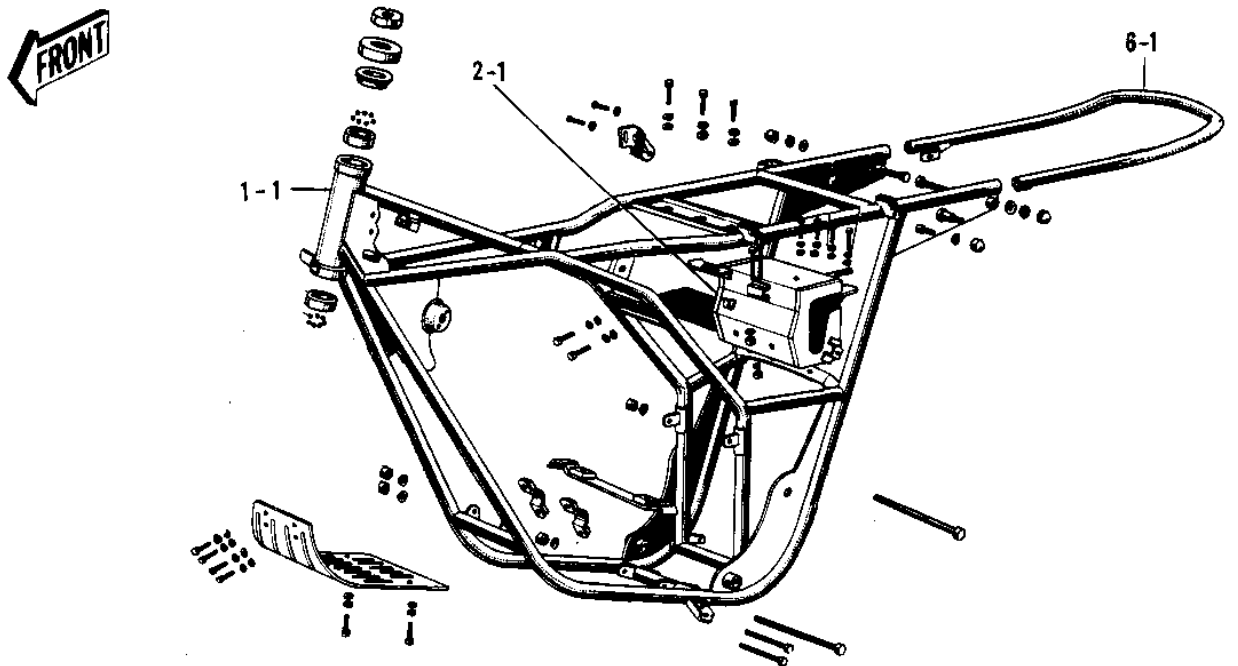

1969 Bushwhacker PARTS DIAGRAM

FRAME/FRAME FITTINGS

(All parts not referenced here are common to '68 F3 above.)

1969 Bushwhacker PARTS LIST

FRAME/FRAME FITTINGS

ITEM NAME	PART NUMBER	QUANTITY
FRAME (Ref # 1)	32002-029	
FRAME COMPLETE (Ref # 1-1)	32002-024	
CASE BATTERY (Ref # 2)	32097-005	
CASE BATTERY (Ref # 2-1)	32097-012	
MAT BATTERY (Ref # 3)	32103-005	
PROTECTOR BATTERY (Ref # 4)	31082-002	
BAND BATTERY (Ref # 5)	32100-005	
STAY REAR FENDER (Ref # 6)	35032-004	
STAY REAR FENDER (Ref # 6-1)	35032-013	
NUT SHOCK ABSORBER (Ref # 7)	92020-003	
RACE STEERING BEARING (Ref # 8)	92048-005	
CONE STERNG BERG UPP (Ref # 9)	92047-003	
BALL STEEL 1/4' (Ref # 10)	600A0800	
UNAVAILABLE IN PRICE BOOK (Ref # 11)	46098-002	
CAP STEERING STEM (Ref # 11)	46098-005	
NUT STEERING STEM LCK (Ref # 12)	92090-006	
GUARD ENGINE (Ref # 13)	55011-006	
BRACKET ENG GUARD FRT (Ref # 14)	55016-001	
BRACKET ENG GUARD RR (Ref # 15)	55016-002	
BOLT,HEX HEAD,10X125 (Ref # 16)	92001-1248	
BOLT,HEX HEAD,10X125 (Ref # 16)	92001-1248	
BOLT-SMALL-FINE,10X45 (Ref # 17)	113G1045	
BOLT FLANGED 8X55 (Ref # 18)	92001-1398	
BOLT FLANGED 8X55 (Ref # 18)	92001-1398	
BOLT 6X35 (Ref # 19)	110R0635	
BOLT-UPSET,6X16 (Ref # 20)	112G0616	
SCREW PAN HEAD 6X16 (Ref # 21)	220B0616	
WASHER PLAIN 10MM (Ref # 22)	410B1000	
WASHER PLAIN 6MM (Ref # 23)	410B0600	

1969 Bushwhacker PARTS LIST

FRAME/FRAME FITTINGS

ITEM NAME	PART NUMBER	QUANTITY
WASHER SPRING 10MM (Ref # 24)	461F1000	
WASHER SPRING 8MM (Ref # 25)	461F0800	
WASHER SPRING 6MM (Ref # 26)	461F0600	
NUT,10MM (Ref # 27)	314B1000	
NUT,8MM (Ref # 28)	311B0800	
NUT 6MM (Ref # 29)	311B0600	
BOLT,6X10 (Ref # 30)	112G0610	