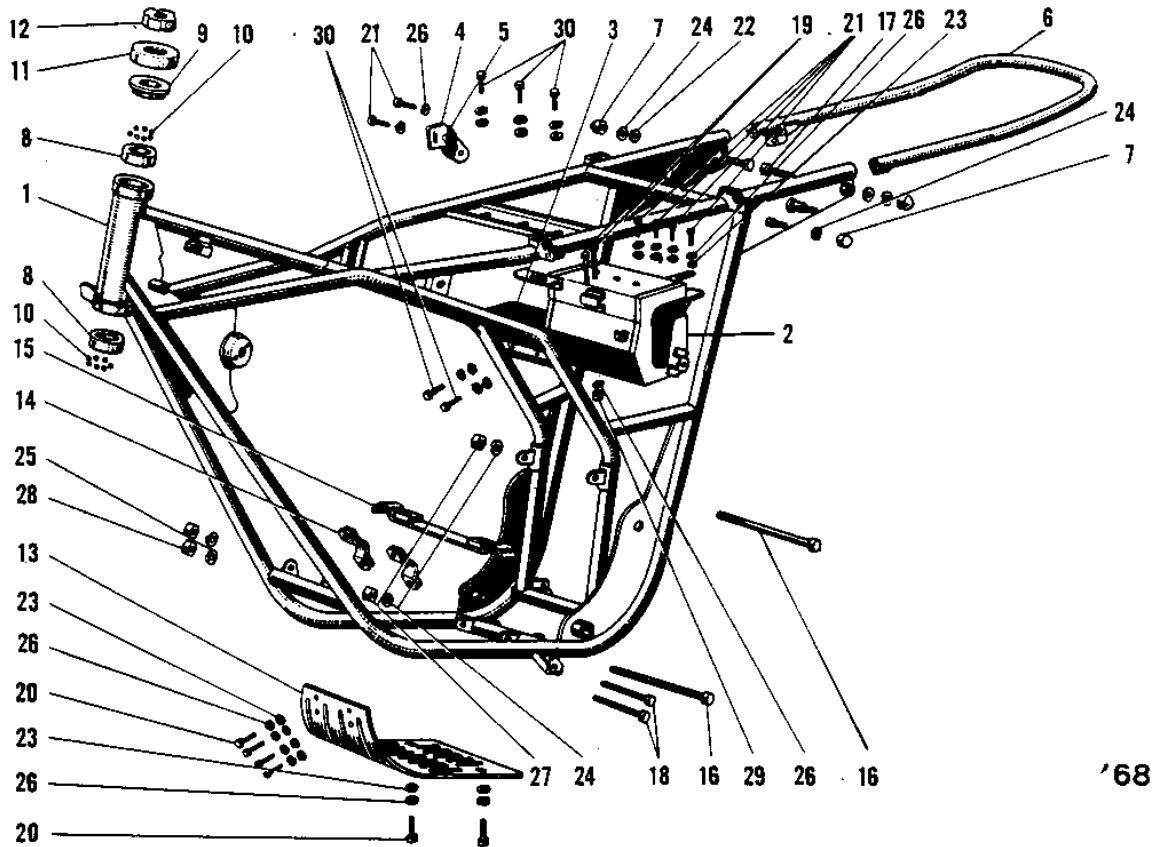

1969 Bushwhacker PARTS DIAGRAM

FRAME/FRAME FITTINGS

(All parts not referenced here are common to '68 F3 above.)

1969 Bushwhacker PARTS LIST

FRAME/FRAME FITTINGS

ITEM NAME	PART NUMBER	QUANTITY
FRAME (Ref # 1)	32002-029	
FRAME COMPLETE (Ref # 1-1)	32002-024	
CASE BATTERY (Ref # 2)	32097-005	
CASE BATTERY (Ref # 2-1)	32097-012	
MAT BATTERY (Ref # 3)	32103-005	
PROTECTOR BATTERY (Ref # 4)	31082-002	
BAND BATTERY (Ref # 5)	32100-005	
STAY REAR FENDER (Ref # 6)	35032-004	
STAY REAR FENDER (Ref # 6-1)	35032-013	
NUT SHOCK ABSORBER (Ref # 7)	92020-003	
RACE STEERING BEARING (Ref # 8)	92048-005	
CONE STERNG BERG UPP (Ref # 9)	92047-003	
BALL STEEL 1/4' (Ref # 10)	600A0800	
UNAVAILABLE IN PRICE BOOK (Ref # 11)	46098-002	
CAP STEERING STEM (Ref # 11)	46098-005	
NUT STEERING STEM LCK (Ref # 12)	92090-006	
GUARD ENGINE (Ref # 13)	55011-006	
BRACKET ENG GUARD FRT (Ref # 14)	55016-001	
BRACKET ENG GUARD RR (Ref # 15)	55016-002	
BOLT,HEX HEAD,10X125 (Ref # 16)	92001-1248	
BOLT,HEX HEAD,10X125 (Ref # 16)	92001-1248	
BOLT-SMALL-FINE,10X45 (Ref # 17)	113G1045	
BOLT FLANGED 8X55 (Ref # 18)	92001-1398	
BOLT FLANGED 8X55 (Ref # 18)	92001-1398	
BOLT 6X35 (Ref # 19)	110R0635	
BOLT-UPSET,6X16 (Ref # 20)	112G0616	
SCREW PAN HEAD 6X16 (Ref # 21)	220B0616	
WASHER PLAIN 10MM (Ref # 22)	410B1000	
WASHER PLAIN 6MM (Ref # 23)	410B0600	

1969 Bushwhacker PARTS LIST

FRAME/FRAME FITTINGS

ITEM NAME	PART NUMBER	QUANTITY
WASHER SPRING 10MM (Ref # 24)	461F1000	
WASHER SPRING 8MM (Ref # 25)	461F0800	
WASHER SPRING 6MM (Ref # 26)	461F0600	
NUT,10MM (Ref # 27)	314B1000	
NUT,8MM (Ref # 28)	311B0800	
NUT 6MM (Ref # 29)	311B0600	
BOLT,6X10 (Ref # 30)	112G0610	