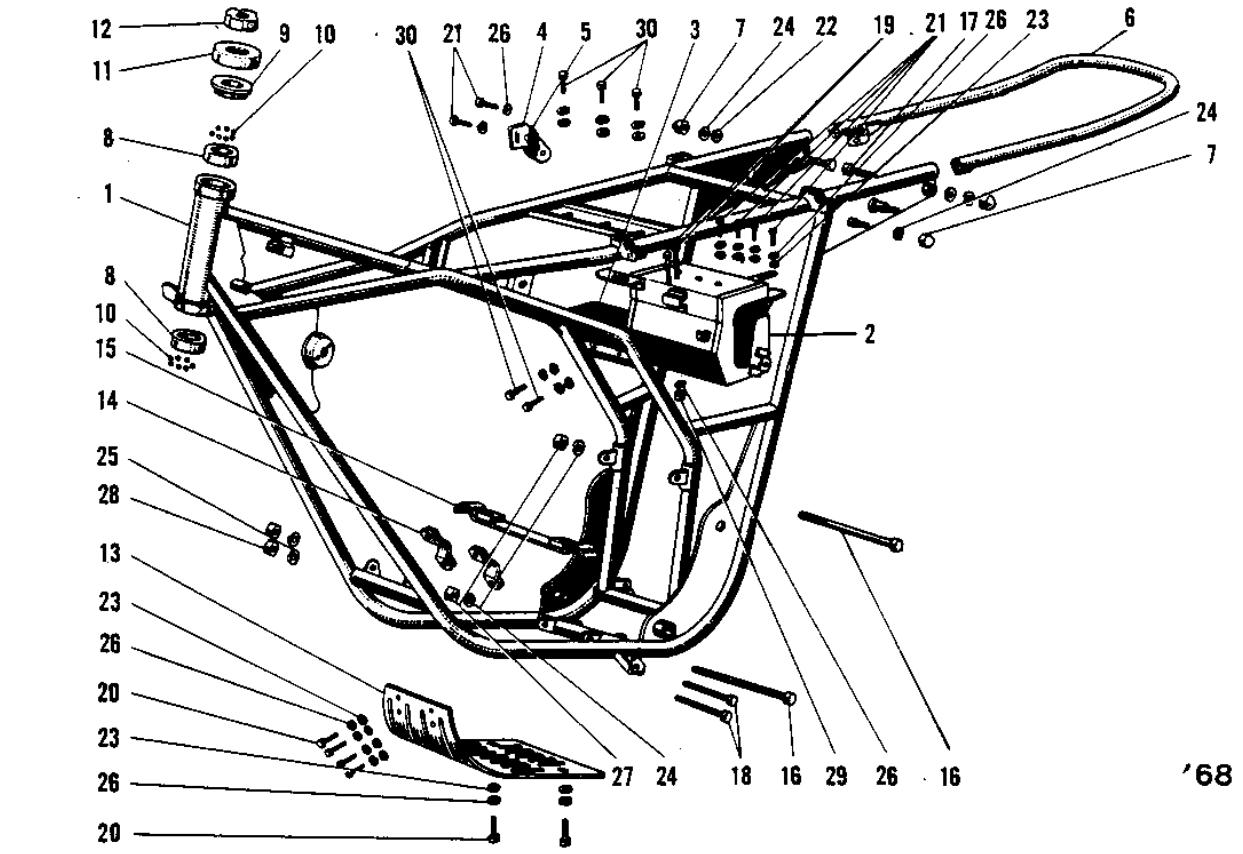

1970 Bushwhacker PARTS DIAGRAM

FRAME/FRAME FITTINGS

(All parts not referenced here are common to '68 F3 above.)

1970 Bushwhacker PARTS LIST

FRAME/FRAME FITTINGS

ITEM NAME	PART NUMBER	QUANTITY
FRAME (Ref # 1)	32002-029	
FRAME COMPLETE (Ref # 1-1)	32002-024	
CASE BATTERY (Ref # 2)	32097-005	
CASE BATTERY (Ref # 2-1)	32097-012	
MAT BATTERY (Ref # 3)	32103-005	
PROTECTOR BATTERY (Ref # 4)	31082-002	
BAND BATTERY (Ref # 5)	32100-005	
STAY REAR FENDER (Ref # 6)	35032-004	
STAY REAR FENDER (Ref # 6-1)	35032-013	
NUT SHOCK ABSORBER (Ref # 7)	92020-003	
RACE STEERING BEARING (Ref # 8)	92048-005	
CONE STERNG BERG UPP (Ref # 9)	92047-003	
BALL STEEL 1/4' (Ref # 10)	600A0800	
UNAVAILABLE IN PRICE BOOK (Ref # 11)	46098-002	
CAP STEERING STEM (Ref # 11)	46098-005	
NUT STEERING STEM LCK (Ref # 12)	92090-006	
GUARD ENGINE (Ref # 13)	55011-006	
BRACKET ENG GUARD FRT (Ref # 14)	55016-001	
BRACKET ENG GUARD RR (Ref # 15)	55016-002	
BOLT,HEX HEAD,10X125 (Ref # 16)	92001-1248	
BOLT,HEX HEAD,10X125 (Ref # 16)	92001-1248	
BOLT-SMALL-FINE,10X45 (Ref # 17)	113G1045	
BOLT FLANGED 8X55 (Ref # 18)	92001-1398	
BOLT FLANGED 8X55 (Ref # 18)	92001-1398	
BOLT 6X35 (Ref # 19)	110R0635	
BOLT-UPSET,6X16 (Ref # 20)	112G0616	
SCREW PAN HEAD 6X16 (Ref # 21)	220B0616	
WASHER PLAIN 10MM (Ref # 22)	410B1000	
WASHER PLAIN 6MM (Ref # 23)	410B0600	

1970 Bushwhacker PARTS LIST

FRAME/FRAME FITTINGS

ITEM NAME	PART NUMBER	QUANTITY
WASHER SPRING 10MM (Ref # 24)	461F1000	
WASHER SPRING 8MM (Ref # 25)	461F0800	
WASHER SPRING 6MM (Ref # 26)	461F0600	
NUT,10MM (Ref # 27)	314B1000	
NUT,8MM (Ref # 28)	311B0800	
NUT 6MM (Ref # 29)	311B0600	
BOLT,6X10 (Ref # 30)	112G0610	