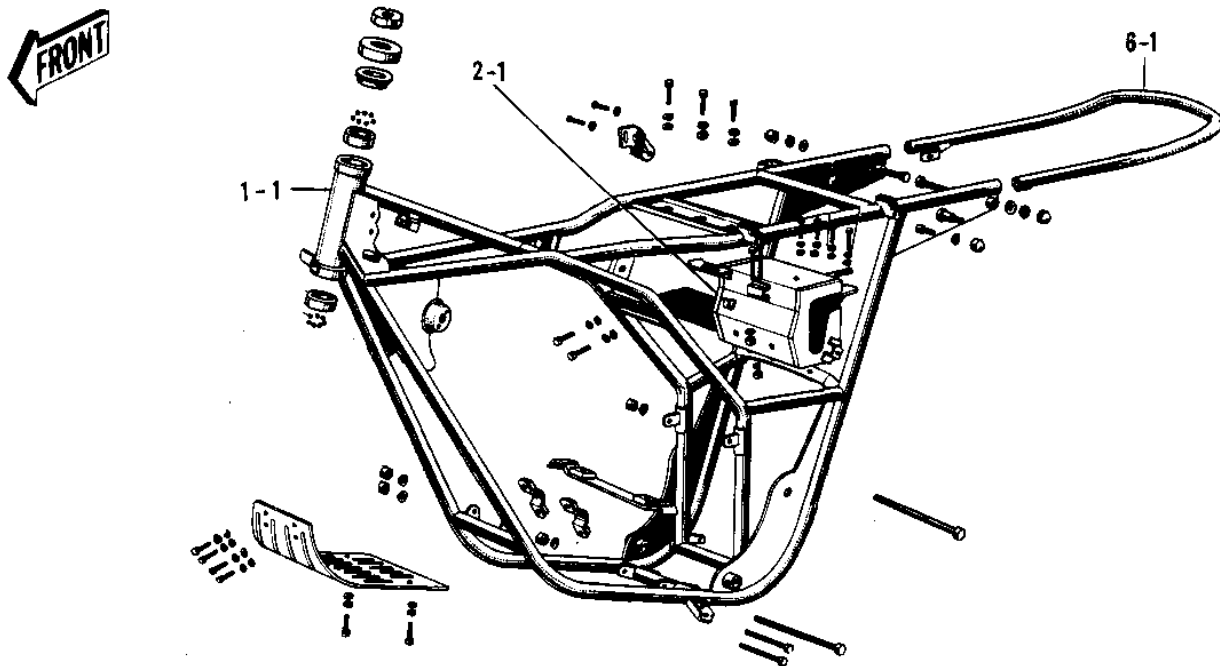

1970 Bushwhacker PARTS DIAGRAM

FRAME/FRAME FITTINGS

(All parts not referenced here are common to '68 F3 above.)

1970 Bushwhacker PARTS LIST

FRAME/FRAME FITTINGS

ITEM NAME	PART NUMBER	QUANTITY
FRAME (Ref # 1)	32002-029	
FRAME COMPLETE (Ref # 1-1)	32002-024	
CASE BATTERY (Ref # 2)	32097-005	
CASE BATTERY (Ref # 2-1)	32097-012	
MAT BATTERY (Ref # 3)	32103-005	
PROTECTOR BATTERY (Ref # 4)	31082-002	
BAND BATTERY (Ref # 5)	32100-005	
STAY REAR FENDER (Ref # 6)	35032-004	
STAY REAR FENDER (Ref # 6-1)	35032-013	
NUT SHOCK ABSORBER (Ref # 7)	92020-003	
RACE STEERING BEARING (Ref # 8)	92048-005	
CONE STERNG BERG UPP (Ref # 9)	92047-003	
BALL STEEL 1/4' (Ref # 10)	600A0800	
UNAVAILABLE IN PRICE BOOK (Ref # 11)	46098-002	
CAP STEERING STEM (Ref # 11)	46098-005	
NUT STEERING STEM LCK (Ref # 12)	92090-006	
GUARD ENGINE (Ref # 13)	55011-006	
BRACKET ENG GUARD FRT (Ref # 14)	55016-001	
BRACKET ENG GUARD RR (Ref # 15)	55016-002	
BOLT,HEX HEAD,10X125 (Ref # 16)	92001-1248	
BOLT,HEX HEAD,10X125 (Ref # 16)	92001-1248	
BOLT-SMALL-FINE,10X45 (Ref # 17)	113G1045	
BOLT FLANGED 8X55 (Ref # 18)	92001-1398	
BOLT FLANGED 8X55 (Ref # 18)	92001-1398	
BOLT 6X35 (Ref # 19)	110R0635	
BOLT-UPSET,6X16 (Ref # 20)	112G0616	
SCREW PAN HEAD 6X16 (Ref # 21)	220B0616	
WASHER PLAIN 10MM (Ref # 22)	410B1000	
WASHER PLAIN 6MM (Ref # 23)	410B0600	

1970 Bushwhacker PARTS LIST

FRAME/FRAME FITTINGS

ITEM NAME	PART NUMBER	QUANTITY
WASHER SPRING 10MM (Ref # 24)	461F1000	
WASHER SPRING 8MM (Ref # 25)	461F0800	
WASHER SPRING 6MM (Ref # 26)	461F0600	
NUT,10MM (Ref # 27)	314B1000	
NUT,8MM (Ref # 28)	311B0800	
NUT 6MM (Ref # 29)	311B0600	
BOLT,6X10 (Ref # 30)	112G0610	