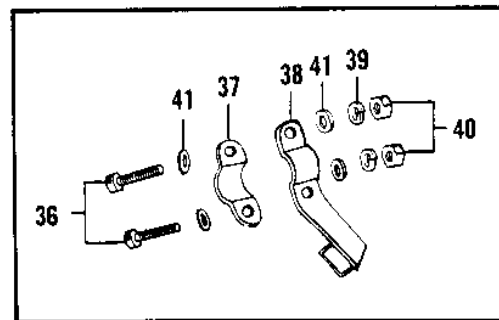

# 1970 Bushwhacker PARTS DIAGRAM

SWING ARM/SHOCK ABSORBERS

'69-'70 Front Torque Link Fitting

'69-'70 W / Dual Sprockets

## SWING ARM/SHOCK ABSORBERS

ITEM NAME	PART NUMBER	QUANTITY
ARM SWING (Ref # 1)	33001-015	
ARM SWINGING (Ref # 1)	33001-010	
SHAFT SWING ARM PIVOT (Ref # 2)	33032-022	
COLLAR SWING ARM (Ref # 3)	33036-001	
SLEEVE SWING ARM (Ref # 4)	33034-001	
ADJUSTER CHAIN R.H (Ref # 5)	33040-024	
ADJUSTER CHAIN R.H (Ref # 5)	33040-030	
ADJUSTER CHAIN L.H (Ref # 6)	33040-031	
ADJUSTER CHAIN L.H (Ref # 6)	33040-031	
BOLT CHAIN ADJUST (Ref # 7)	92001-009	
BOLT,8X50 (Ref # 7)	92001-1399	
SHOCK ABSBR RR (Ref # 8)	45014-051	
BUSH RUBB RR SHCK ABS (Ref # 9)	45017-002	
GREASE NIPPLE (Ref # 10)	92005-002	
NUT,12MM (Ref # 11)	314G1200A	
NUT-HEX-FINE (Ref # 11)	314B1200	
WASHER SPRING 12MM (Ref # 12)	461F1200	
NUT 6MM (Ref # 13)	312B0600	
NUT 8MM (Ref # 13)	312B0800	
FOOTREST ASSY REAR (Ref # 14)	34027-004	
RUBBER REAR FOOTREST (Ref # 15)	92076-007	
SPRING FOOTREST FOLD (Ref # 16)	34031-001	
PIN FOOTREST FIT (Ref # 17)	92043-047	
WASHER FOLDING PEG (Ref # 18)	92022-050	
WASHER PLAIN 14MM (Ref # 19)	410B1400	
CIRCLIP 14MM (Ref # 20)	480J1400	
WASHER PLAIN 8MM (Ref # 21)	410B0800	
PIN COTTER 2.5X16 (Ref # 22)	550D2516	
DUST SHIELD PIVOT SFT (Ref # 23)	92093-004	