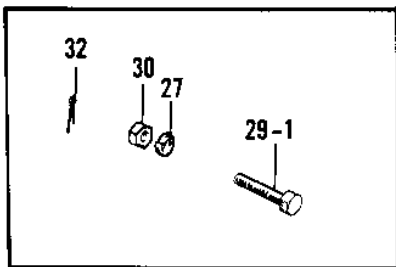

# 1970 Bushwhacker PARTS DIAGRAM

SWING ARM/SHOCK ABSORBERS

'69-'70 Front Torque Link Fitting

'69-'70 W / Dual Sprockets

## SWING ARM/SHOCK ABSORBERS

ITEM NAME	PART NUMBER	QUANTITY
HOLDER DUST SHIELD (Ref # 24)	33035-001	
NUT SHOCK ABSORBER (Ref # 25)	92020-003	
WASHER-PL-10.5X26X2.3 (Ref # 26)	92022-044	
WASHER SPRING 10MM (Ref # 27)	461F1000	
TORQUE LINK REAR BRK (Ref # 28)	43007-007	
TORQUE LINK REAR BRK (Ref # 28)	43007-018	
PIN REAR TORQUE LINK (Ref # 29)	43009-001	
BOLT TORQUE LINK FIT (Ref # 29-1)	92003-017	
NUT,10MM (Ref # 30)	314B1000	
BOLT HEX HEAD 10X25 (Ref # 31)	92003-003	
PIN COTTER 2.0X15 (Ref # 32)	550D2015	
NUT-HEX-FINE,12MM (Ref # 33)	315B1200	
NUT-HEX-FINE,12MM (Ref # 33)	315B1200	
WASHER PLAIN 10MM (Ref # 34)	410B1000	
PIN COTTER 2.5X20 (Ref # 35)	550D2520	
BOLT,8X20 (Ref # 36)	115G0820	
BRACKET CHAIN GUARD (Ref # 37)	55021-002	
BODY CHAIN GUARD (Ref # 38)	55020-002	
WASHER SPRING 8MM (Ref # 39)	461F0800	
NUT,8MM (Ref # 40)	311B0800	
WASHER PLAIN 8MM (Ref # 41)	411B0800	