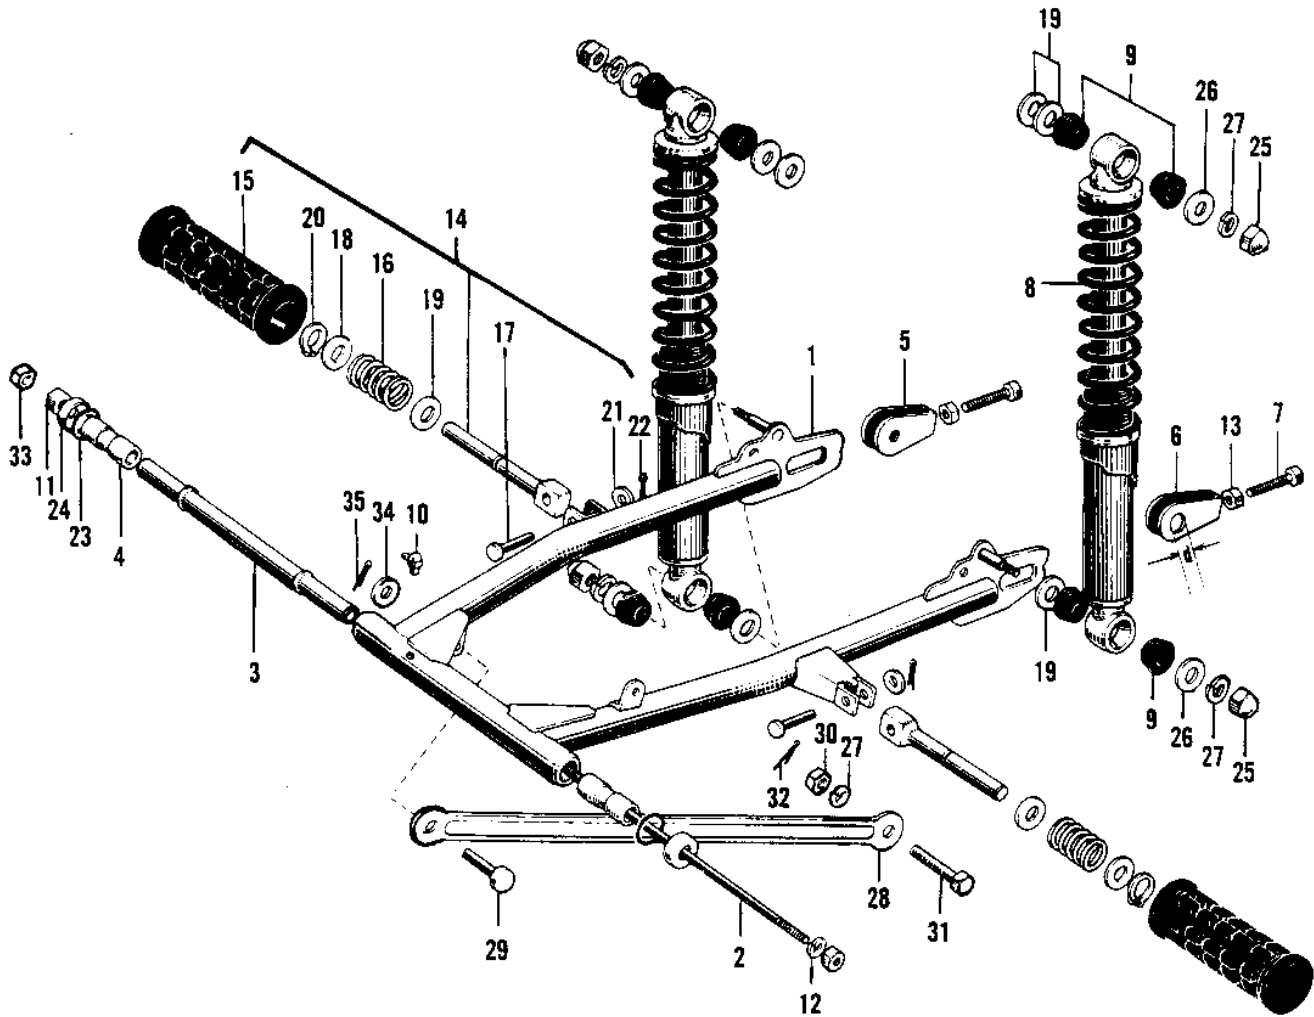

# 1970 Bushwhacker PARTS DIAGRAM

SWING ARM/SHOCK ABSORBERS

'69-'70 Front Torque Link Fitting

'69-'70 W / Dual Sprockets

## SWING ARM/SHOCK ABSORBERS

ITEM NAME	PART NUMBER	QUANTITY
ARM SWING (Ref # 1)	33001-015	
ARM SWINGING (Ref # 1)	33001-010	
SHAFT SWING ARM PIVOT (Ref # 2)	33032-022	
COLLAR SWING ARM (Ref # 3)	33036-001	
SLEEVE SWING ARM (Ref # 4)	33034-001	
ADJUSTER CHAIN R.H (Ref # 5)	33040-024	
ADJUSTER CHAIN R.H (Ref # 5)	33040-030	
ADJUSTER CHAIN L.H (Ref # 6)	33040-031	
ADJUSTER CHAIN L.H (Ref # 6)	33040-031	
BOLT CHAIN ADJUST (Ref # 7)	92001-009	
BOLT,8X50 (Ref # 7)	92001-1399	
SHOCK ABSBR RR (Ref # 8)	45014-051	
BUSH RUBB RR SHCK ABS (Ref # 9)	45017-002	
GREASE NIPPLE (Ref # 10)	92005-002	
NUT,12MM (Ref # 11)	314G1200A	
NUT-HEX-FINE (Ref # 11)	314B1200	
WASHER SPRING 12MM (Ref # 12)	461F1200	
NUT 6MM (Ref # 13)	312B0600	
NUT 8MM (Ref # 13)	312B0800	
FOOTREST ASSY REAR (Ref # 14)	34027-004	
RUBBER REAR FOOTREST (Ref # 15)	92076-007	
SPRING FOOTREST FOLD (Ref # 16)	34031-001	
PIN FOOTREST FIT (Ref # 17)	92043-047	
WASHER FOLDING PEG (Ref # 18)	92022-050	
WASHER PLAIN 14MM (Ref # 19)	410B1400	
CIRCLIP 14MM (Ref # 20)	480J1400	
WASHER PLAIN 8MM (Ref # 21)	410B0800	
PIN COTTER 2.5X16 (Ref # 22)	550D2516	
DUST SHIELD PIVOT SFT (Ref # 23)	92093-004	