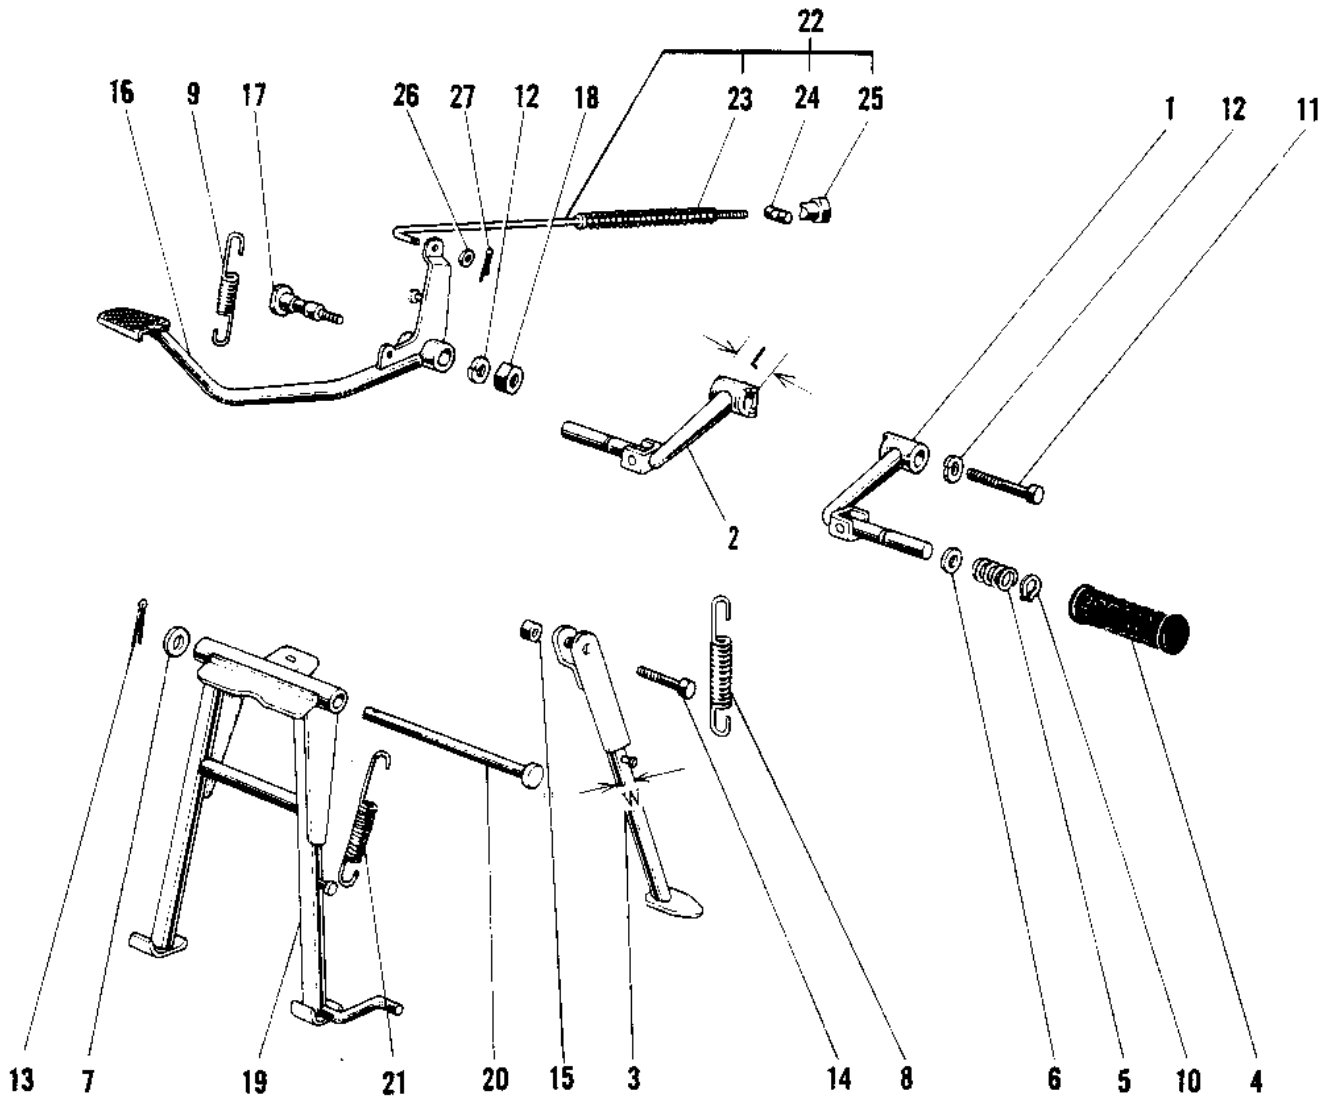

# 1968 Bushwhacker PARTS DIAGRAM

FOOTRESTS/STANDS/BRAKE PEDAL

# 1968 Bushwhacker PARTS LIST

## FOOTRESTS/STANDS/BRAKE PEDAL

ITEM NAME	PART NUMBER	QUANTITY
BAR FOOTREST L.H (Ref # 1)	34003-003	
BAR FOOTREST L.H (Ref # 1)	34003-012	
BAR FOOTREST R.H (Ref # 2)	34003-004	
BAR FOOTREST R.H (Ref # 2)	34003-014	
STAND-SIDE (Ref # 3)	34024-017	
RUBBER FOOTREST (Ref # 4)	92076-010	
RUBBER FOOTREST (Ref # 4)	92076-006	
SPRING FOOTREST PEG (Ref # 5)	34006-002	
WASHER FOLDING PEG (Ref # 6)	92022-049	
WASHER BRAKE PEDAL (Ref # 7)	92022-085	
SPRING,SIDE STAND (Ref # 8)	34025-001	
SPRING BRAKE PEDAL (Ref # 9)	43005-005	
CIRCLIP 16MM (Ref # 10)	480J1600	
BOLT HEX HEAD 12X40 (Ref # 11)	113G1240	
BOLT HEX HEAD 12X40 (Ref # 11)	113G1240	
BOLT HEX HEAD 12X63 (Ref # 11)	113G1263	
BOLT HEX HEAD 12X63 (Ref # 11)	113G1263A	
WASHER SPRING 12MM (Ref # 12)	461F1200	
PIN COTTER 3.0X30 (Ref # 13)	550D3030	
BOLT-UPSET,10X30 (Ref # 14)	112G1030	
NUT 10MM (Ref # 15)	315B1000	
PEDAL BRAKE (Ref # 16)	43001-022	
SHAFT BRAKE PEDAL (Ref # 17)	43004-008	
NUT,12MM (Ref # 18)	314G1200A	
NUT-HEX-FINE (Ref # 18)	314B1200	
STAND-MAIN (Ref # 19)	34011-025	
STAND-MAIN (Ref # 19)	34011-025	
SHAFT MAIN STAND (Ref # 20)	34019-008	
SPRING MAIN STAND (Ref # 21)	34023-005	

## FOOTRESTS/STANDS/BRAKE PEDAL

ITEM NAME	PART NUMBER	QUANTITY
SPRING MAIN STAND (Ref # 21)	34023-005	
BRAKE ROD ASSY (Ref # 22)	43010-5003	
ROD ASSY BRAKE (Ref # 22)	43010-008	
SPRING RR BRKE TORQUE (Ref # 23)	43008-001	
PIN BRAKE (Ref # 24)	92043-039	
NUT-BRAKE ROD ADJUST (Ref # 25)	92015-042	
WASHER PLAIN 5MM (Ref # 26)	410B0500	
PIN COTTER 2.0X15 (Ref # 27)	550D2015	