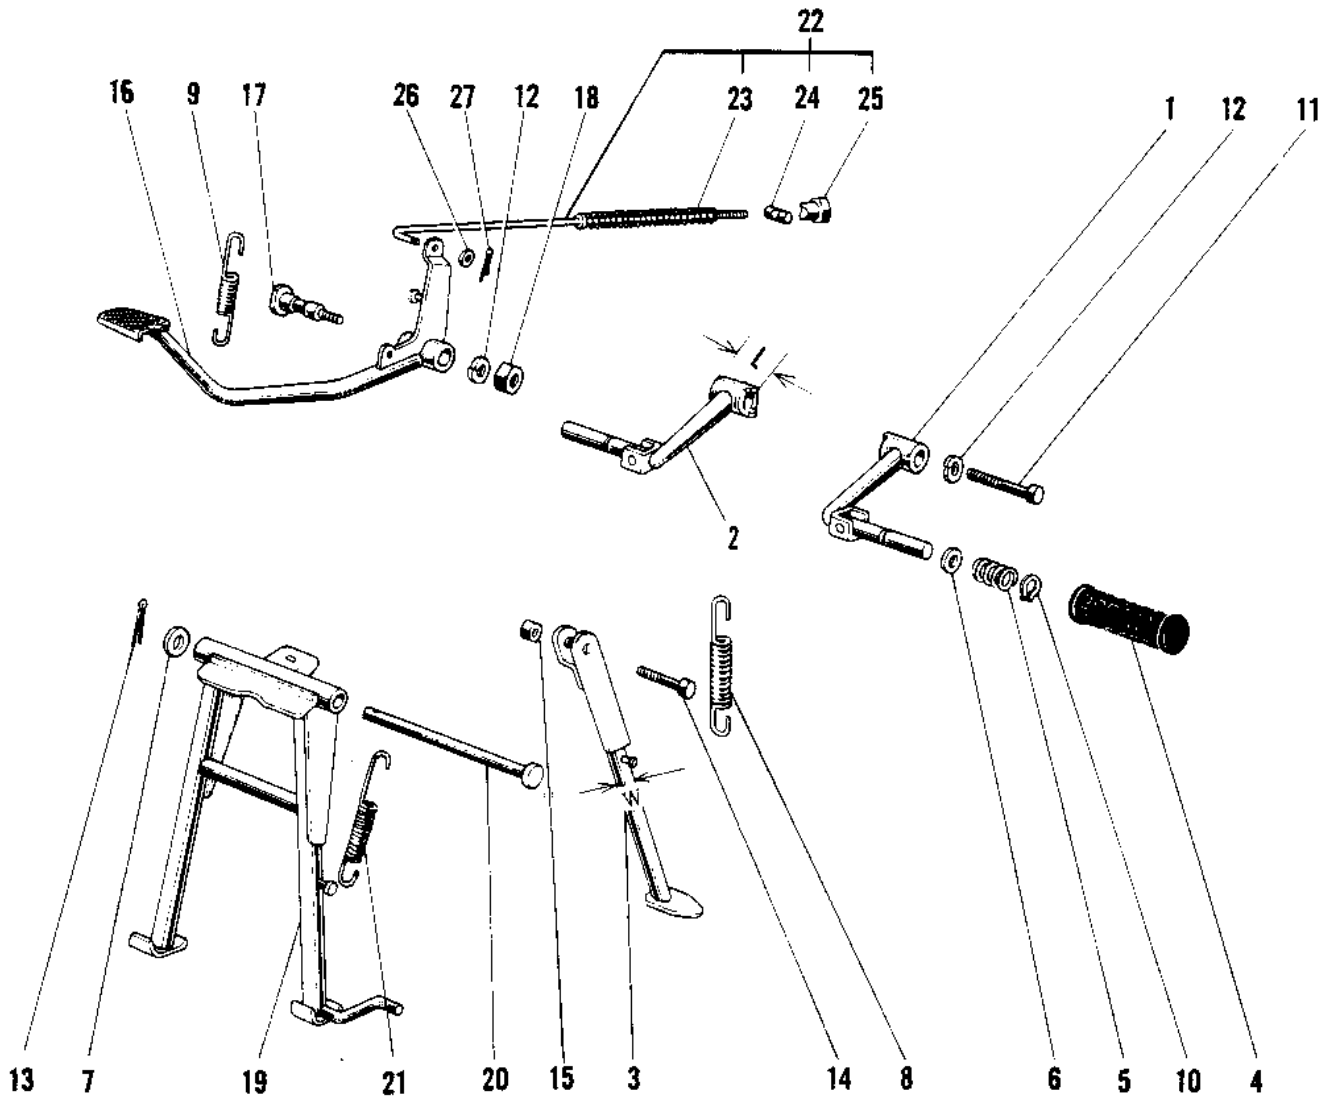

1969 Bushwhacker PARTS DIAGRAM

FOOTRESTS/STANDS/BRAKE PEDAL

1969 Bushwhacker PARTS LIST

FOOTRESTS/STANDS/BRAKE PEDAL

ITEM NAME	PART NUMBER	QUANTITY
BAR FOOTREST L.H (Ref # 1)	34003-003	
BAR FOOTREST L.H (Ref # 1)	34003-012	
BAR FOOTREST R.H (Ref # 2)	34003-004	
BAR FOOTREST R.H (Ref # 2)	34003-014	
STAND-SIDE (Ref # 3)	34024-017	
RUBBER FOOTREST (Ref # 4)	92076-010	
RUBBER FOOTREST (Ref # 4)	92076-006	
SPRING FOOTREST PEG (Ref # 5)	34006-002	
WASHER FOLDING PEG (Ref # 6)	92022-049	
WASHER BRAKE PEDAL (Ref # 7)	92022-085	
SPRING,SIDE STAND (Ref # 8)	34025-001	
SPRING BRAKE PEDAL (Ref # 9)	43005-005	
CIRCLIP 16MM (Ref # 10)	480J1600	
BOLT HEX HEAD 12X40 (Ref # 11)	113G1240	
BOLT HEX HEAD 12X40 (Ref # 11)	113G1240	
BOLT HEX HEAD 12X63 (Ref # 11)	113G1263	
BOLT HEX HEAD 12X63 (Ref # 11)	113G1263A	
WASHER SPRING 12MM (Ref # 12)	461F1200	
PIN COTTER 3.0X30 (Ref # 13)	550D3030	
BOLT-UPSET,10X30 (Ref # 14)	112G1030	
NUT 10MM (Ref # 15)	315B1000	
PEDAL BRAKE (Ref # 16)	43001-022	
SHAFT BRAKE PEDAL (Ref # 17)	43004-008	
NUT,12MM (Ref # 18)	314G1200A	
NUT-HEX-FINE (Ref # 18)	314B1200	
STAND-MAIN (Ref # 19)	34011-025	
STAND-MAIN (Ref # 19)	34011-025	
SHAFT MAIN STAND (Ref # 20)	34019-008	
SPRING MAIN STAND (Ref # 21)	34023-005	

1969 Bushwhacker PARTS LIST

FOOTRESTS/STANDS/BRAKE PEDAL

ITEM NAME	PART NUMBER	QUANTITY
SPRING MAIN STAND (Ref # 21)	34023-005	
BRAKE ROD ASSY (Ref # 22)	43010-5003	
ROD ASSY BRAKE (Ref # 22)	43010-008	
SPRING RR BRKE TORQUE (Ref # 23)	43008-001	
PIN BRAKE (Ref # 24)	92043-039	
NUT-BRAKE ROD ADJUST (Ref # 25)	92015-042	
WASHER PLAIN 5MM (Ref # 26)	410B0500	
PIN COTTER 2.0X15 (Ref # 27)	550D2015	