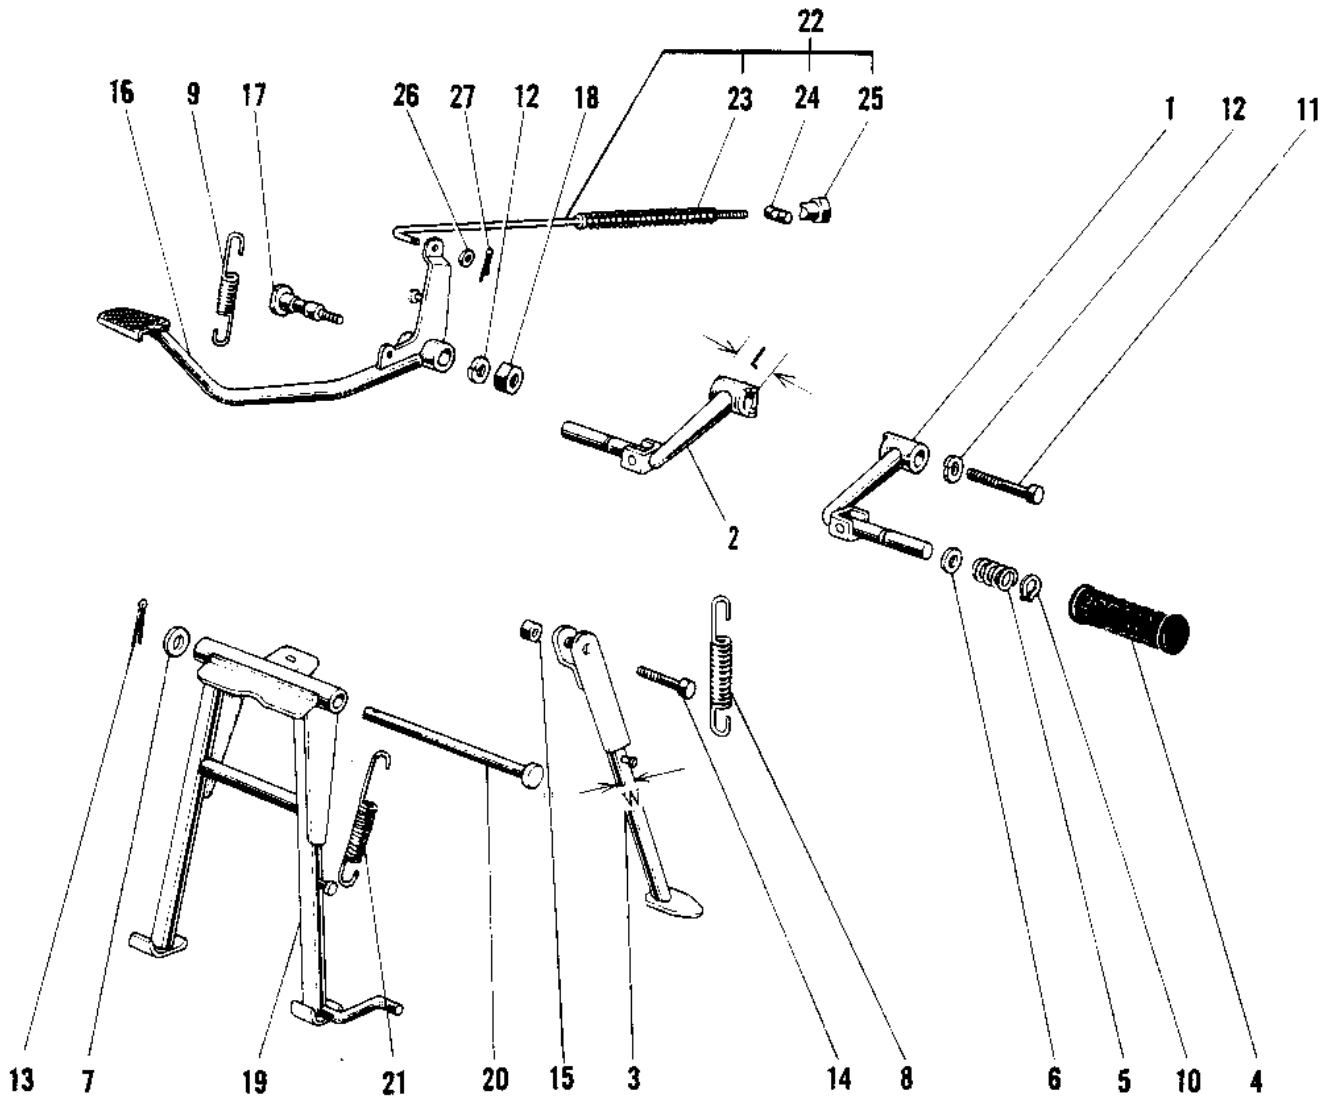

1970 Bushwhacker PARTS DIAGRAM

FOOTRESTS/STANDS/BRAKE PEDAL

1970 Bushwhacker PARTS LIST

FOOTRESTS/STANDS/BRAKE PEDAL

ITEM NAME	PART NUMBER	QUANTITY
BAR FOOTREST L.H (Ref # 1)	34003-003	
BAR FOOTREST L.H (Ref # 1)	34003-012	
BAR FOOTREST R.H (Ref # 2)	34003-004	
BAR FOOTREST R.H (Ref # 2)	34003-014	
STAND-SIDE (Ref # 3)	34024-017	
RUBBER FOOTREST (Ref # 4)	92076-010	
RUBBER FOOTREST (Ref # 4)	92076-006	
SPRING FOOTREST PEG (Ref # 5)	34006-002	
WASHER FOLDING PEG (Ref # 6)	92022-049	
WASHER BRAKE PEDAL (Ref # 7)	92022-085	
SPRING,SIDE STAND (Ref # 8)	34025-001	
SPRING BRAKE PEDAL (Ref # 9)	43005-005	
CIRCLIP 16MM (Ref # 10)	480J1600	
BOLT HEX HEAD 12X40 (Ref # 11)	113G1240	
BOLT HEX HEAD 12X40 (Ref # 11)	113G1240	
BOLT HEX HEAD 12X63 (Ref # 11)	113G1263	
BOLT HEX HEAD 12X63 (Ref # 11)	113G1263A	
WASHER SPRING 12MM (Ref # 12)	461F1200	
PIN COTTER 3.0X30 (Ref # 13)	550D3030	
BOLT-UPSET,10X30 (Ref # 14)	112G1030	
NUT 10MM (Ref # 15)	315B1000	
PEDAL BRAKE (Ref # 16)	43001-022	
SHAFT BRAKE PEDAL (Ref # 17)	43004-008	
NUT,12MM (Ref # 18)	314G1200A	
NUT-HEX-FINE (Ref # 18)	314B1200	
STAND-MAIN (Ref # 19)	34011-025	
STAND-MAIN (Ref # 19)	34011-025	
SHAFT MAIN STAND (Ref # 20)	34019-008	
SPRING MAIN STAND (Ref # 21)	34023-005	

1970 Bushwhacker PARTS LIST

FOOTRESTS/STANDS/BRAKE PEDAL

ITEM NAME	PART NUMBER	QUANTITY
SPRING MAIN STAND (Ref # 21)	34023-005	
BRAKE ROD ASSY (Ref # 22)	43010-5003	
ROD ASSY BRAKE (Ref # 22)	43010-008	
SPRING RR BRKE TORQUE (Ref # 23)	43008-001	
PIN BRAKE (Ref # 24)	92043-039	
NUT-BRAKE ROD ADJUST (Ref # 25)	92015-042	
WASHER PLAIN 5MM (Ref # 26)	410B0500	
PIN COTTER 2.0X15 (Ref # 27)	550D2015	