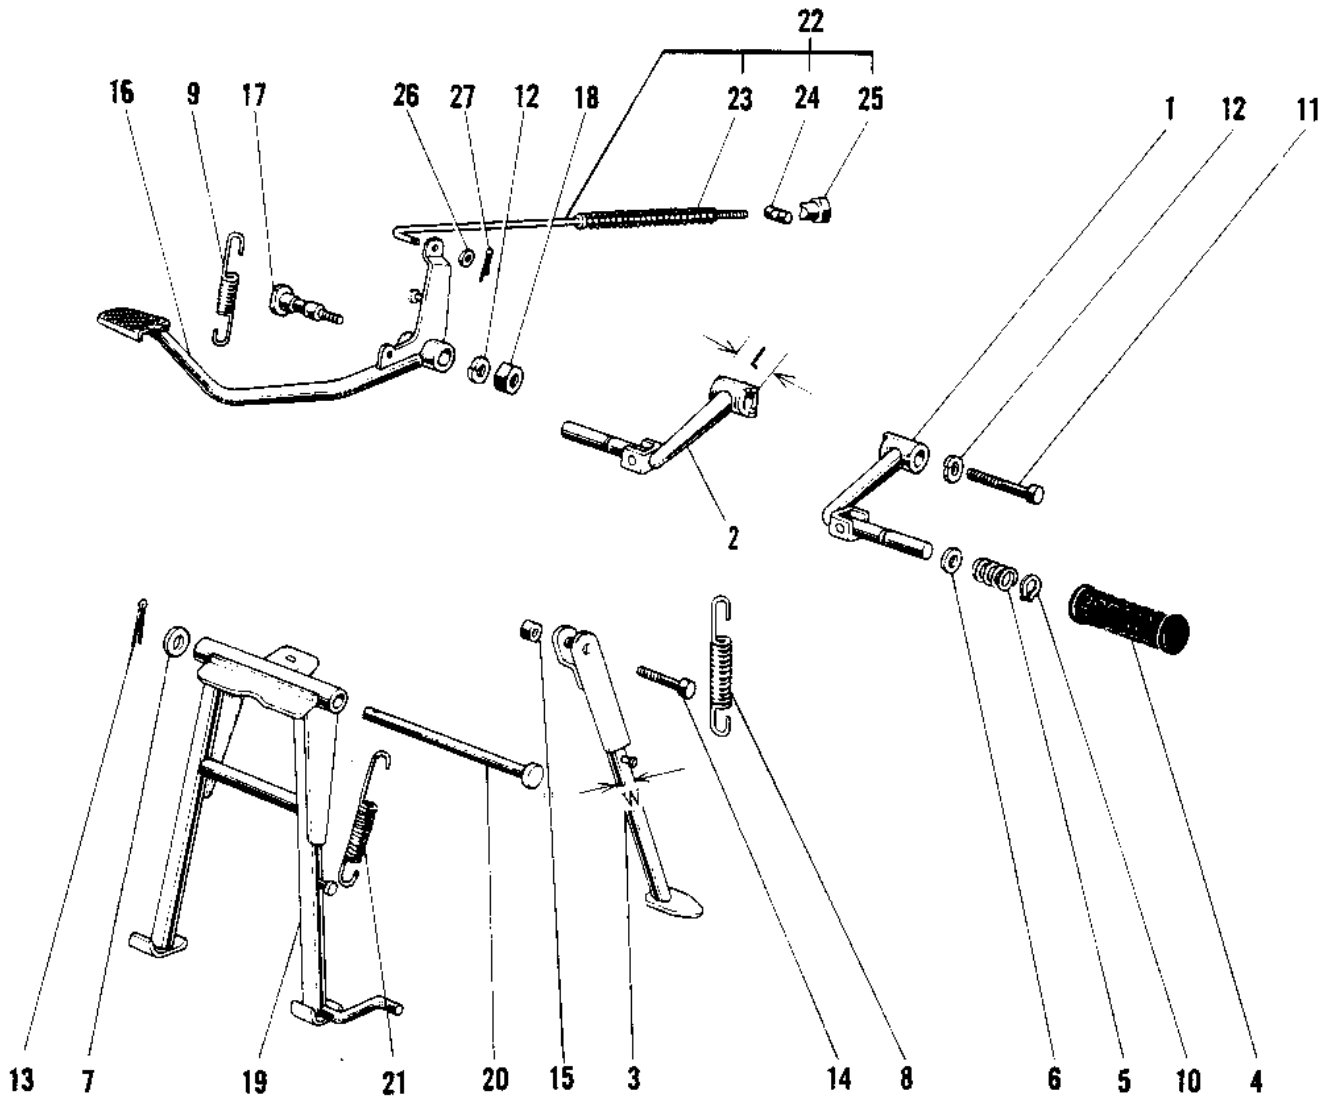

1968 Bushwhacker PARTS DIAGRAM

FOOTRESTS/STANDS/BRAKE PEDAL

1968 Bushwhacker PARTS LIST

FOOTRESTS/STANDS/BRAKE PEDAL

ITEM NAME	PART NUMBER	QUANTITY
BAR FOOTREST L.H (Ref # 1)	34003-003	
BAR FOOTREST L.H (Ref # 1)	34003-012	
BAR FOOTREST R.H (Ref # 2)	34003-004	
BAR FOOTREST R.H (Ref # 2)	34003-014	
STAND-SIDE (Ref # 3)	34024-017	
RUBBER FOOTREST (Ref # 4)	92076-010	
RUBBER FOOTREST (Ref # 4)	92076-006	
SPRING FOOTREST PEG (Ref # 5)	34006-002	
WASHER FOLDING PEG (Ref # 6)	92022-049	
WASHER BRAKE PEDAL (Ref # 7)	92022-085	
SPRING,SIDE STAND (Ref # 8)	34025-001	
SPRING BRAKE PEDAL (Ref # 9)	43005-005	
CIRCLIP 16MM (Ref # 10)	480J1600	
BOLT HEX HEAD 12X40 (Ref # 11)	113G1240	
BOLT HEX HEAD 12X40 (Ref # 11)	113G1240	
BOLT HEX HEAD 12X63 (Ref # 11)	113G1263	
BOLT HEX HEAD 12X63 (Ref # 11)	113G1263A	
WASHER SPRING 12MM (Ref # 12)	461F1200	
PIN COTTER 3.0X30 (Ref # 13)	550D3030	
BOLT-UPSET,10X30 (Ref # 14)	112G1030	
NUT 10MM (Ref # 15)	315B1000	
PEDAL BRAKE (Ref # 16)	43001-022	
SHAFT BRAKE PEDAL (Ref # 17)	43004-008	
NUT,12MM (Ref # 18)	314G1200A	
NUT-HEX-FINE (Ref # 18)	314B1200	
STAND-MAIN (Ref # 19)	34011-025	
STAND-MAIN (Ref # 19)	34011-025	
SHAFT MAIN STAND (Ref # 20)	34019-008	
SPRING MAIN STAND (Ref # 21)	34023-005	

1968 Bushwhacker PARTS LIST

FOOTRESTS/STANDS/BRAKE PEDAL

ITEM NAME	PART NUMBER	QUANTITY
SPRING MAIN STAND (Ref # 21)	34023-005	
BRAKE ROD ASSY (Ref # 22)	43010-5003	
ROD ASSY BRAKE (Ref # 22)	43010-008	
SPRING RR BRKE TORQUE (Ref # 23)	43008-001	
PIN BRAKE (Ref # 24)	92043-039	
NUT-BRAKE ROD ADJUST (Ref # 25)	92015-042	
WASHER PLAIN 5MM (Ref # 26)	410B0500	
PIN COTTER 2.0X15 (Ref # 27)	550D2015	