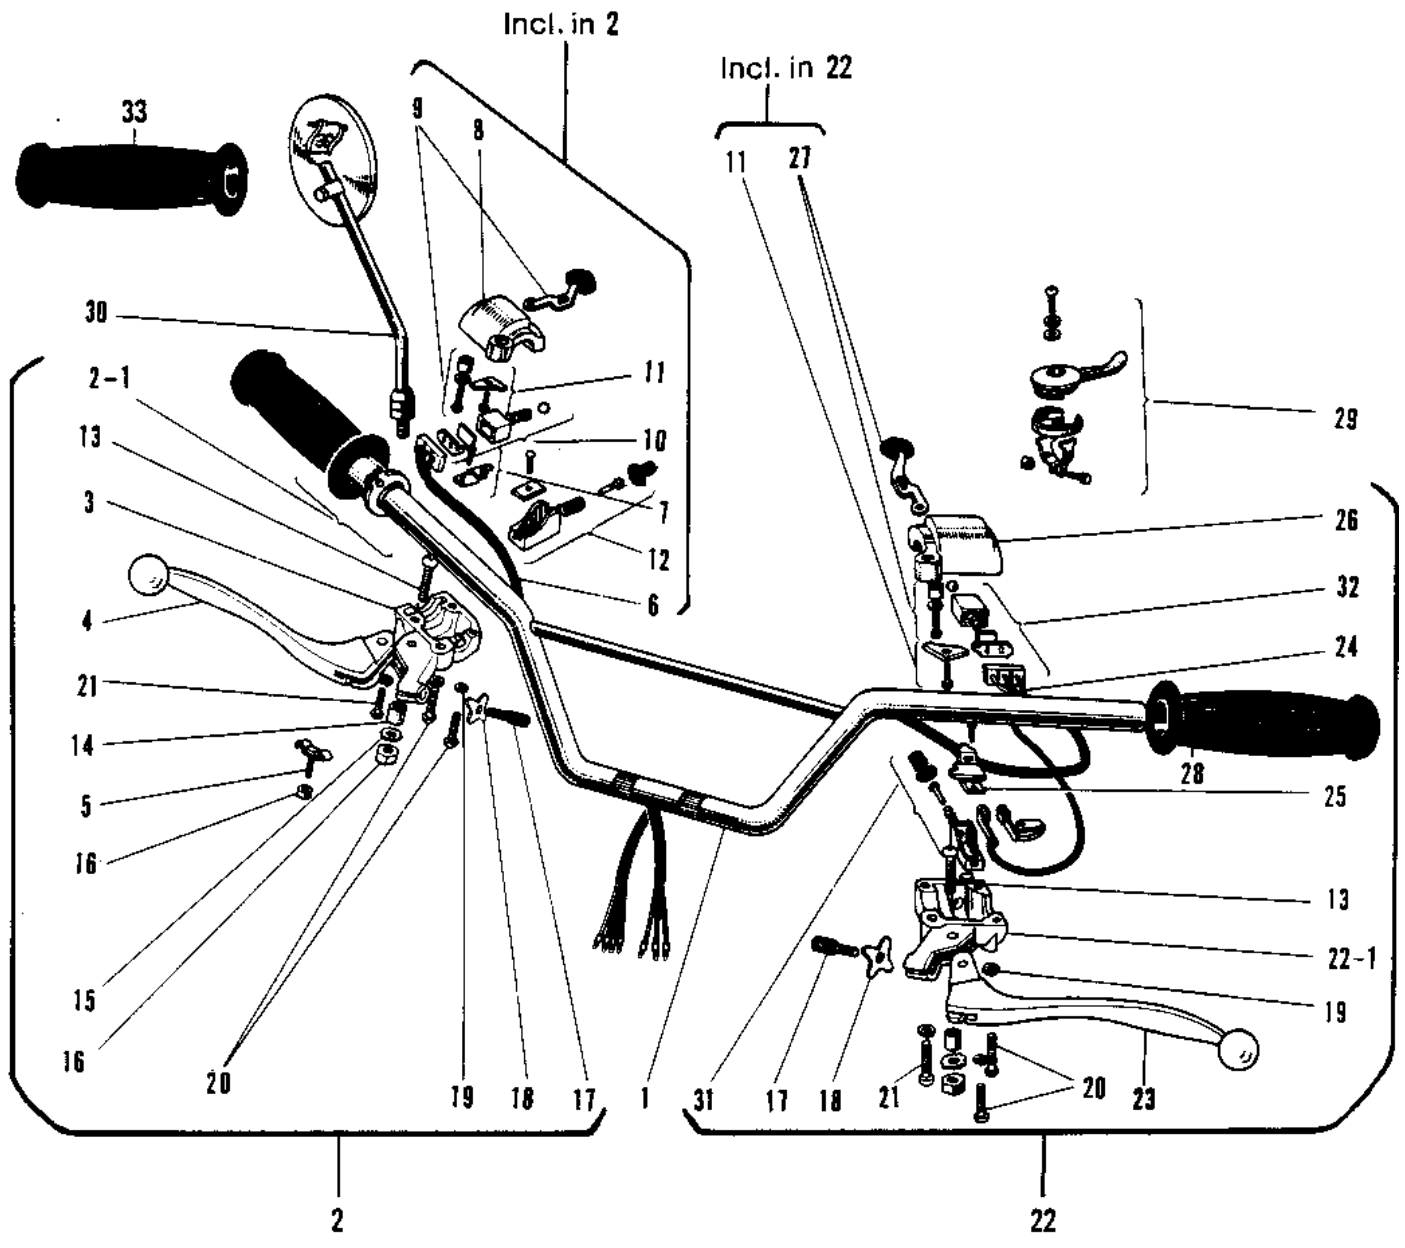

1968 Bushwhacker PARTS DIAGRAM

HANDLEBAR

1968 Bushwhacker PARTS LIST

HANDLEBAR

ITEM NAME	PART NUMBER	QUANTITY
HANDLEBAR (Ref # 1)	46004-022	
GRIP THROTTLE (Ref # 2)	46019-008	
GRIP-ASSY,RH (Ref # 2-1)	46017-1073	
CASE R.H SWITCH LOWER (Ref # 3)	46022-009	
LEVER FRONT BRAKE (Ref # 4)	46058-004	
SPRING THROTTLE GRIP (Ref # 5)	46024-002	
WIRING HARNESS R.H SW (Ref # 6)	46032-012	
HOLDER R.H SWITCH (Ref # 7)	46037-009	
GRIP-ASSY,RH (Ref # 8)	46017-1071	
KNOB ASSY R.H SWITCH (Ref # 9)	46043-002	
SLIDE BLOCK AY R.H SW (Ref # 10)	46045-004	
LEVER FRONT BRAKE (Ref # 11)	46058-012	
SWITCH R.H PUSH BUTTN (Ref # 12)	46027-005	
COLLAR LEVER (Ref # 14)	46059-011	
WASHER LOCK 5MM (Ref # 15)	464H0500	
NUT 5MM (Ref # 16)	312B0500	
SCREW,CABLE ADJUST (Ref # 17)	46055-010	
NUT LOCK ADJUST SCREW (Ref # 18)	46056-001	
WASHER SPRING 5MM (Ref # 19)	461F0500	
SCREW PAN HEAD 5X20 (Ref # 20)	220B0520	
SCREW PAN HEAD 5X18 (Ref # 21)	220B0518	
GRIP ASSY L.H (Ref # 22)	46074-036	
CASE L.H SWITCH LOWER (Ref # 22-1)	46077-008	
LEVER-CLUTCH (Ref # 23)	46092-015	
UNAVAILABLE IN PRICE BOOK (Ref # 24)	26082-011	
LEVER FRONT BRAKE (Ref # 25)	46058-008	
CASE L.H SWITCH UPPER (Ref # 26)	46086-007	
KNOB ASSY L.H SWITCH (Ref # 27)	46088-001	
RUBBER L.H GRIP (Ref # 28)	46075-010	

1968 Bushwhacker PARTS LIST

HANDLEBAR

ITEM NAME	PART NUMBER	QUANTITY
LEVER ASSY,STARTER (Ref # 29)	46109-012	
REAR VIEW MIRROR ASSY(WHN EXH USE 5 (Ref # 30)	56002-011	
REAR VIEW MIRROR ASSY (Ref # 30)	56001-005	
SWITCH ASSY LH BUTTON (Ref # 31)	46078-003	
BLOCK ASSY. L.H. SWITCH SLIDE (Ref # 32)	46089-002	
RUBBER R.H GRIP (Ref # 33)	46061-010	