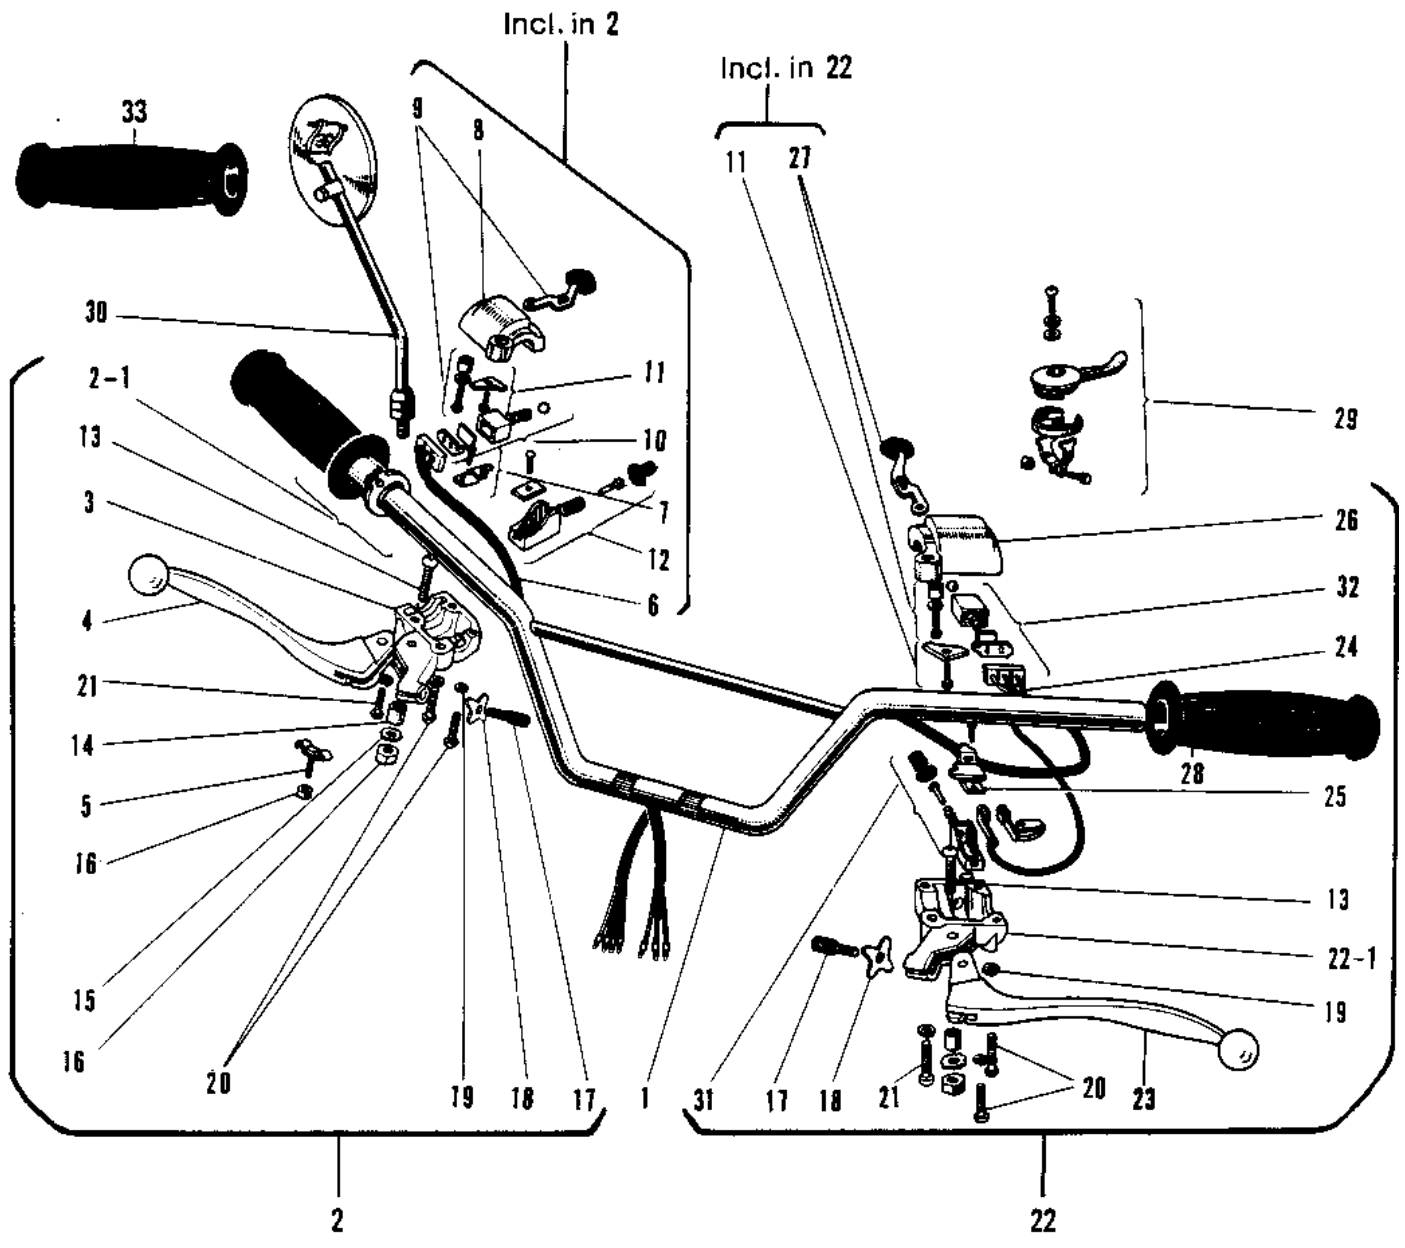

1970 Bushwhacker PARTS DIAGRAM

HANDLEBAR

1970 Bushwhacker PARTS LIST

HANDLEBAR

ITEM NAME	PART NUMBER	QUANTITY
HANDLEBAR (Ref # 1)	46004-022	
GRIP THROTTLE (Ref # 2)	46019-008	
GRIP-ASSY,RH (Ref # 2-1)	46017-1073	
CASE R.H SWITCH LOWER (Ref # 3)	46022-009	
LEVER FRONT BRAKE (Ref # 4)	46058-004	
SPRING THROTTLE GRIP (Ref # 5)	46024-002	
WIRING HARNESS R.H SW (Ref # 6)	46032-012	
HOLDER R.H SWITCH (Ref # 7)	46037-009	
GRIP-ASSY,RH (Ref # 8)	46017-1071	
KNOB ASSY R.H SWITCH (Ref # 9)	46043-002	
SLIDE BLOCK AY R.H SW (Ref # 10)	46045-004	
LEVER FRONT BRAKE (Ref # 11)	46058-012	
SWITCH R.H PUSH BUTTN (Ref # 12)	46027-005	
BOLT HEX HEAD 5X20 (Ref # 13)	92007-020	
COLLAR LEVER (Ref # 14)	46059-011	
WASHER LOCK 5MM (Ref # 15)	464H0500	
NUT 5MM (Ref # 16)	312B0500	
SCREW,CABLE ADJUST (Ref # 17)	46055-010	
NUT LOCK ADJUST SCREW (Ref # 18)	46056-001	
WASHER SPRING 5MM (Ref # 19)	461F0500	
SCREW PAN HEAD 5X20 (Ref # 20)	220B0520	
SCREW PAN HEAD 5X18 (Ref # 21)	220B0518	
GRIP ASSY L.H (Ref # 22)	46074-036	
CASE L.H SWITCH LOWER (Ref # 22-1)	46077-008	
LEVER-CLUTCH (Ref # 23)	46092-015	
UNAVAILABLE IN PRICE BOOK (Ref # 24)	26082-011	
LEVER FRONT BRAKE (Ref # 25)	46058-008	
CASE L.H SWITCH UPPER (Ref # 26)	46086-007	
KNOB ASSY L.H SWITCH (Ref # 27)	46088-001	

1970 Bushwhacker PARTS LIST

HANDLEBAR

ITEM NAME	PART NUMBER	QUANTITY
RUBBER L.H GRIP (Ref # 28)	46075-010	
LEVER ASSY,STARTER (Ref # 29)	46109-012	
REAR VIEW MIRROR ASSY(WHN EXH USE 5 (Ref # 30)	56002-011	
REAR VIEW MIRROR ASSY (Ref # 30)	56001-005	
SWITCH ASSY LH BUTTON (Ref # 31)	46078-003	
BLOCK ASSY. L.H. SWITCH SLIDE (Ref # 32)	46089-002	
RUBBER R.H GRIP (Ref # 33)	46061-010	