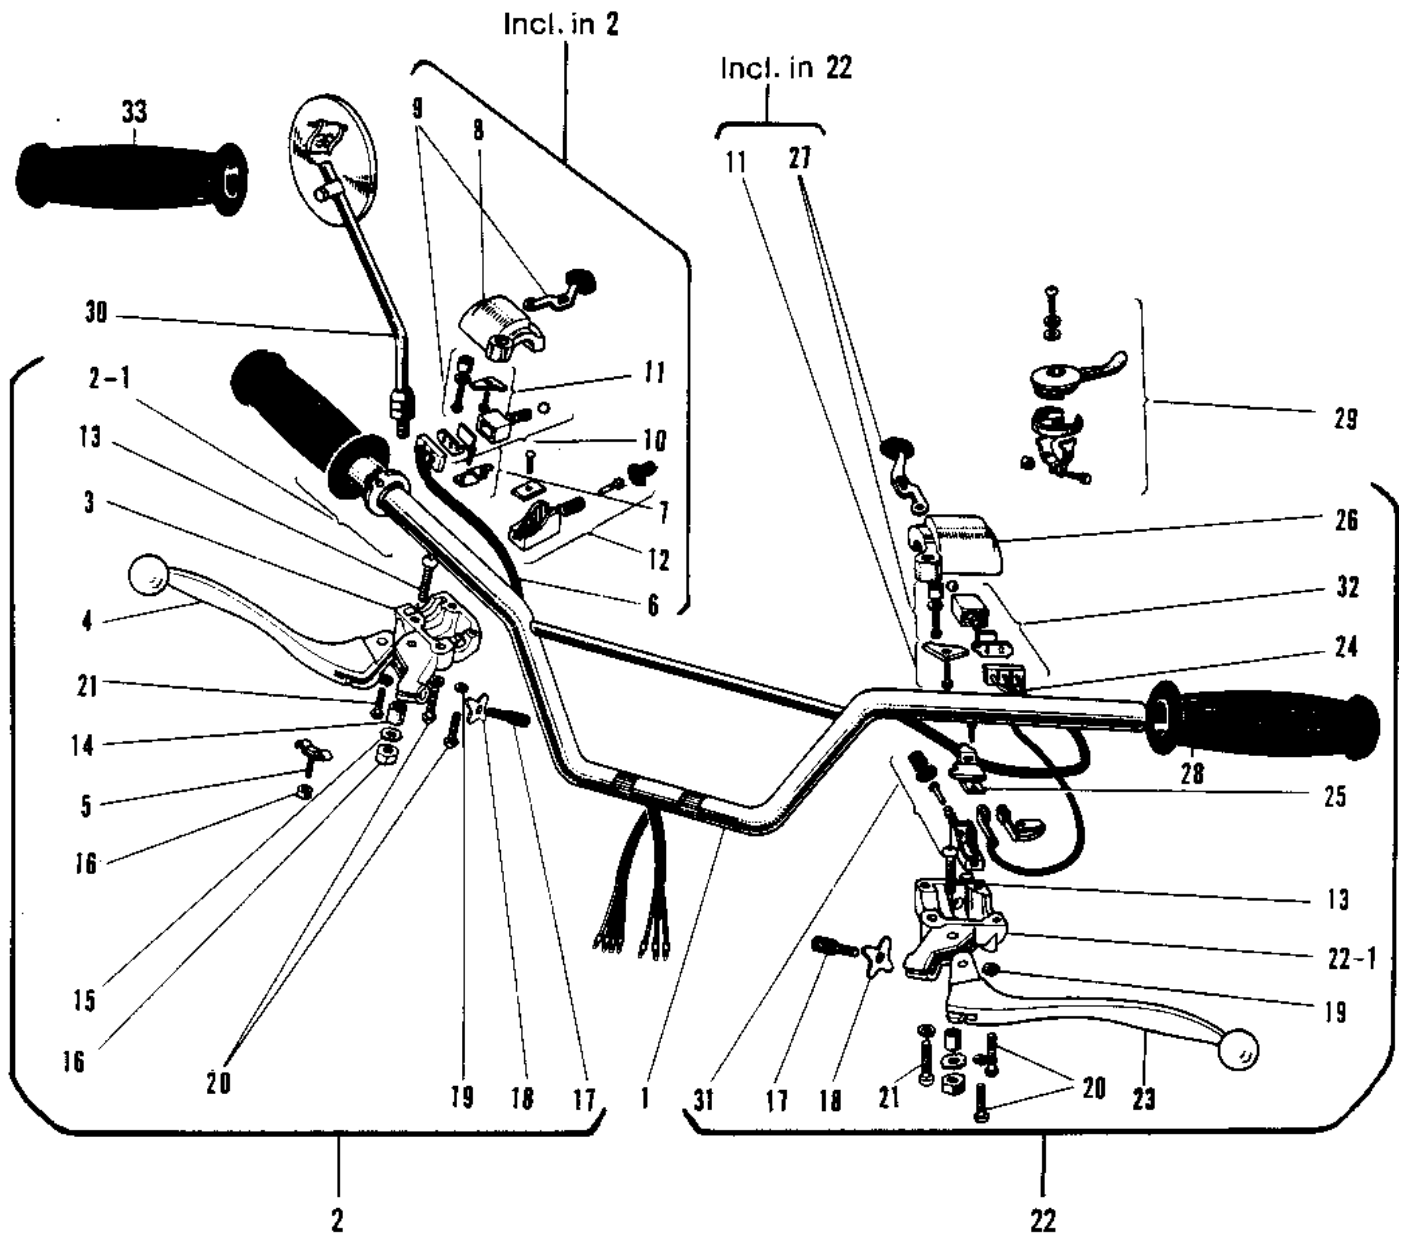

1970 Bushwhacker PARTS DIAGRAM

HANDLEBAR

1970 Bushwhacker PARTS LIST

HANDLEBAR

ITEM NAME	PART NUMBER	QUANTITY
HANDLEBAR (Ref # 1)	46004-022	
GRIP THROTTLE (Ref # 2)	46019-008	
GRIP-ASSY,RH (Ref # 2-1)	46017-1073	
CASE R.H SWITCH LOWER (Ref # 3)	46022-009	
LEVER FRONT BRAKE (Ref # 4)	46058-004	
SPRING THROTTLE GRIP (Ref # 5)	46024-002	
WIRING HARNESS R.H SW (Ref # 6)	46032-012	
HOLDER R.H SWITCH (Ref # 7)	46037-009	
GRIP-ASSY,RH (Ref # 8)	46017-1071	
KNOB ASSY R.H SWITCH (Ref # 9)	46043-002	
SLIDE BLOCK AY R.H SW (Ref # 10)	46045-004	
LEVER FRONT BRAKE (Ref # 11)	46058-012	
SWITCH R.H PUSH BUTTN (Ref # 12)	46027-005	
BOLT HEX HEAD 5X20 (Ref # 13)	92007-020	
COLLAR LEVER (Ref # 14)	46059-011	
WASHER LOCK 5MM (Ref # 15)	464H0500	
NUT 5MM (Ref # 16)	312B0500	
SCREW,CABLE ADJUST (Ref # 17)	46055-010	
NUT LOCK ADJUST SCREW (Ref # 18)	46056-001	
WASHER SPRING 5MM (Ref # 19)	461F0500	
SCREW PAN HEAD 5X20 (Ref # 20)	220B0520	
SCREW PAN HEAD 5X18 (Ref # 21)	220B0518	
GRIP ASSY L.H (Ref # 22)	46074-036	
CASE L.H SWITCH LOWER (Ref # 22-1)	46077-008	
LEVER-CLUTCH (Ref # 23)	46092-015	
UNAVAILABLE IN PRICE BOOK (Ref # 24)	26082-011	
LEVER FRONT BRAKE (Ref # 25)	46058-008	
CASE L.H SWITCH UPPER (Ref # 26)	46086-007	
KNOB ASSY L.H SWITCH (Ref # 27)	46088-001	

1970 Bushwhacker PARTS LIST

HANDLEBAR

ITEM NAME	PART NUMBER	QUANTITY
RUBBER L.H GRIP (Ref # 28)	46075-010	
LEVER ASSY,STARTER (Ref # 29)	46109-012	
REAR VIEW MIRROR ASSY(WHN EXH USE 5 (Ref # 30)	56002-011	
REAR VIEW MIRROR ASSY (Ref # 30)	56001-005	
SWITCH ASSY LH BUTTON (Ref # 31)	46078-003	
BLOCK ASSY. L.H. SWITCH SLIDE (Ref # 32)	46089-002	
RUBBER R.H GRIP (Ref # 33)	46061-010	