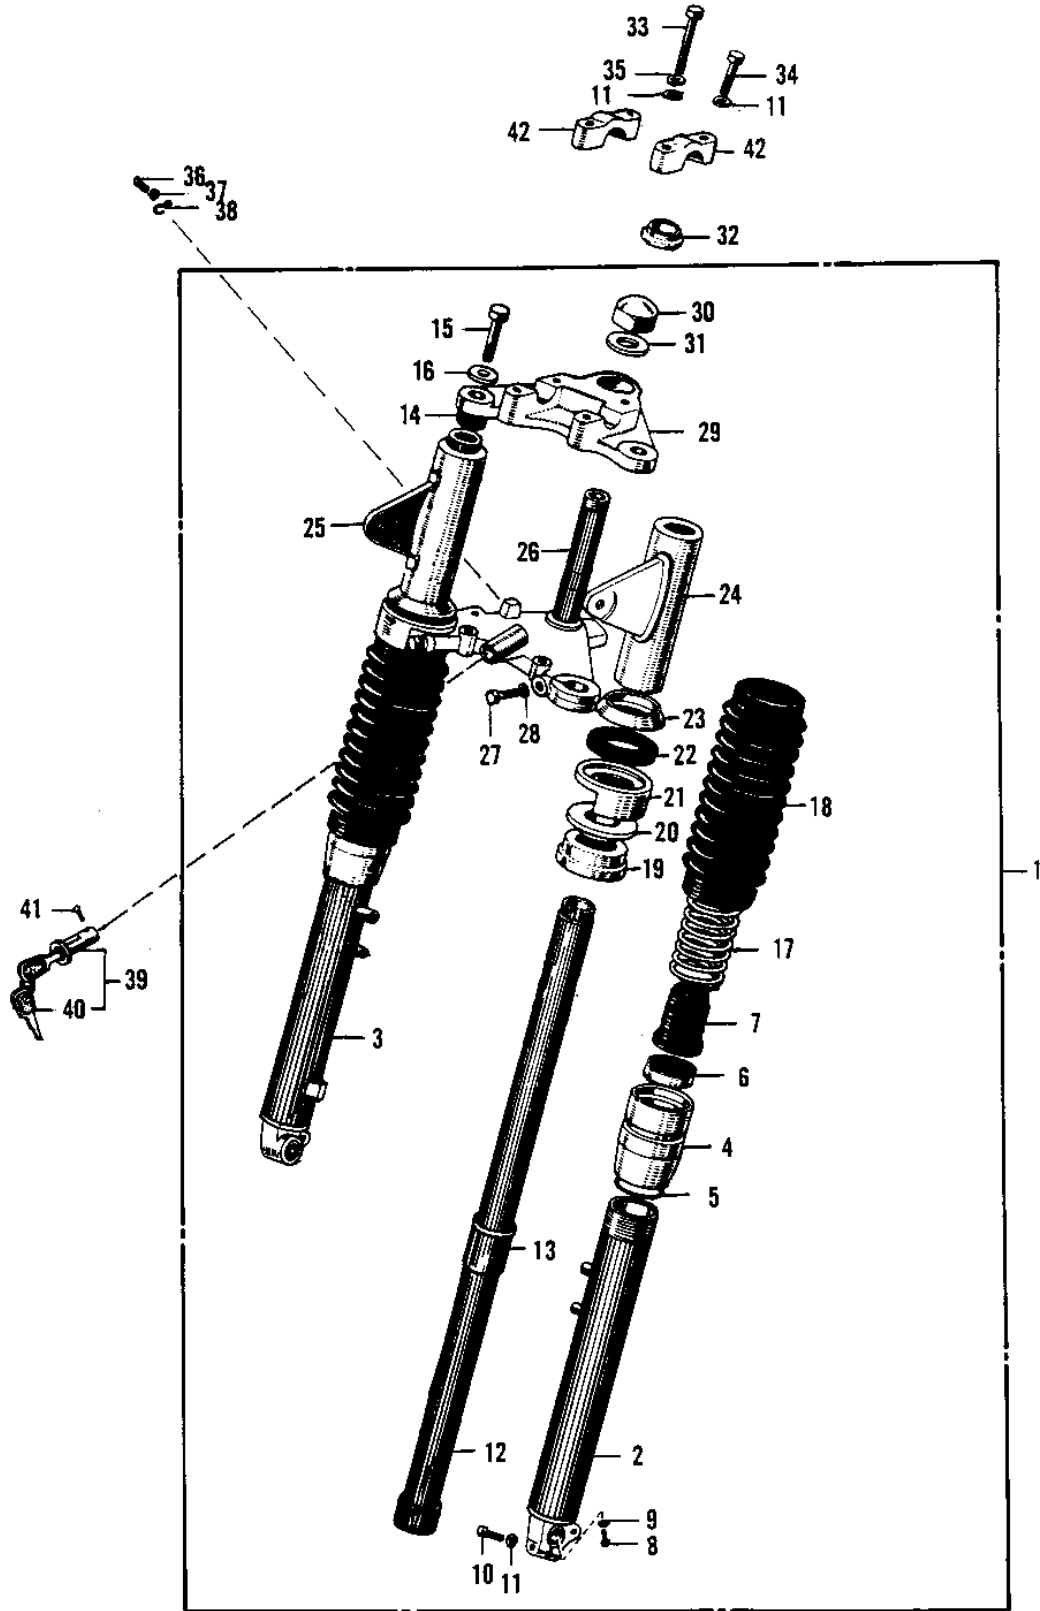

1968 Bushwhacker PARTS DIAGRAM

FRONT FORK ('68-'69)

1968 Bushwhacker PARTS LIST

FRONT FORK ('68-'69)

ITEM NAME	PART NUMBER	QUANTITY
FRONT FORK ASSY,SLVR (Ref # 1)	44001-031-14	
FRONT FORK ASY SILVER (Ref # 1)	44001-053-15	
UNAVAILABLE IN PRICE BOOK (Ref # 1)	44001-042-15	
FRONT FORK ASSY (Ref # 1)	44001-042	
TUBE,LH,FORK OUTER (Ref # 2)	44005-016	
TUBE,RH,FORK OUTER (Ref # 3)	44006-014	
NUT FORK OUTER TUBE (Ref # 4)	44007-012	
'O' RING OUTER TUBE (Ref # 5)	44046-012	
OIL SEAL (Ref # 6)	92049-1049	
DUST SHIELD FORK (Ref # 7)	44010-004	
SCREW PAN HEAD 4X8 (Ref # 8)	220B0408	
GASKET FORK DRAIN PLG (Ref # 9)	44045-002	
BOLT-SMALL-UPSET 8X25 (Ref # 10)	115G0825	
WASHER SPRING 8MM (Ref # 11)	461F0800	
TUBE FORK INNER (Ref # 12)	44013-013	
GUIDE FORK INNER TUBE (Ref # 13)	44015-009	
'O' RING FRK TOP BOLT (Ref # 14)	44046-011	
BOLT FORK TOP (Ref # 15)	44041-015	
WASHER FORK TOP (Ref # 16)	44043-026	
SPRING FORK (Ref # 17)	44026-016	
SPRING FORK (Ref # 17)	44026-021	
COVER DUST (Ref # 18)	44027-008	
GUIDE DUST COVER (Ref # 19)	44028-013	
GUIDE FORK SPRING (Ref # 20)	44029-007	
RING FORK COVER (Ref # 21)	44030-006	
GASKET-FORK COVER (Ref # 22)	44045-036	
WASHER FORK COVER (Ref # 23)	44043-036	
COVER L.H FORK SILVER (Ref # 24)	44033-017-14	
COVER R.H FORK SILVER (Ref # 25)	44034-016-14	