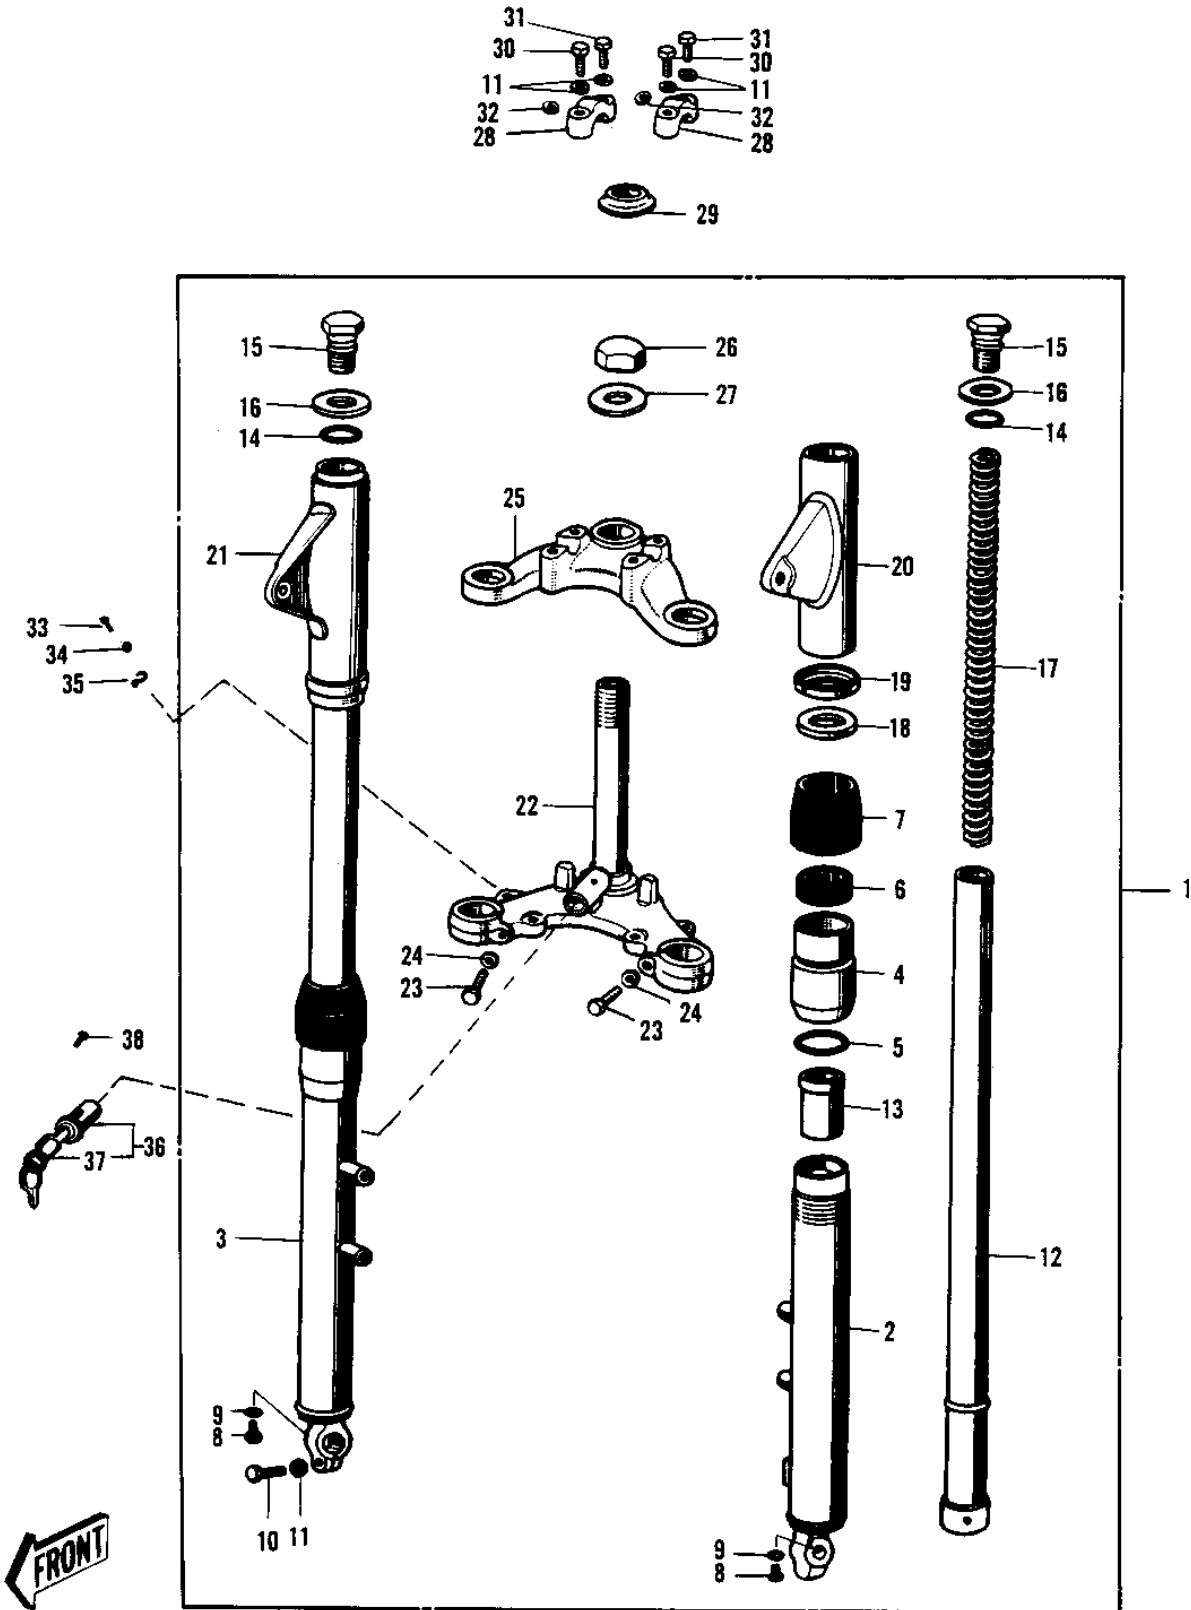

1968 Bushwhacker PARTS DIAGRAM

FRONT FORK (70)

1968 Bushwhacker PARTS LIST

FRONT FORK ('70)

ITEM NAME	PART NUMBER	QUANTITY
FRONT FORK ASY SILVER (Ref # 1)	44001-053-15	
TUBE,LH,FORK OUTER (Ref # 2)	44005-028	
TUBE,RH,FORK OUTER (Ref # 3)	44006-027	
NUT FORK OUTER TUBE (Ref # 4)	44007-007	
'O' RING OUTER TUBE (Ref # 5)	44046-012	
OIL SEAL (Ref # 6)	92049-1049	
DUST SHIELD FORK (Ref # 7)	44010-006	
SCREW PAN HEAD 4X8 (Ref # 8)	220B0408	
GASKET FORK DRAIN PLG (Ref # 9)	44045-002	
BOLT-SMALL-UPSET 8X25 (Ref # 10)	115G0825	
WASHER SPRING 8MM (Ref # 11)	461F0800	
TUBE-FORK INNER (Ref # 12)	44013-021	
GUIDE FORK INNER TUBE (Ref # 13)	44015-012	
'O' RING INNER TUBE (Ref # 14)	44046-014	
BOLT FORK TOP (Ref # 15)	44041-022	
WASHER-FORK TOP (Ref # 16)	44043-040	
SPRING-FORK (Ref # 17)	44026-027	
GASKET FORK COVER (Ref # 18)	44045-012	
WASHER FORK COVER (Ref # 19)	44043-035	
COVER-L.H FORK,SILVER (Ref # 20)	44033-029-15	
COVER-R.H FORK,SILVER (Ref # 21)	44034-028-15	
STEM STEERING (Ref # 22)	44037-021	
BOLT HEX HEAD 10X32 (Ref # 23)	113B1032	
WASHER SPRING 10MM (Ref # 24)	461F1000	
HEAD-STEERING STEM (Ref # 25)	44039-031	
NUT STEERING STEM HD (Ref # 26)	44042-005	
WASHER STEERING STEM (Ref # 27)	44043-013	
HOLDER UPPER HANDLEBAR (Ref # 28)	46012-004	
CONE STERNG BERG LOW (Ref # 29)	92047-010	

1968 Bushwhacker PARTS LIST

FRONT FORK (70)

ITEM NAME	PART NUMBER	QUANTITY
BOLT HEX HEAD 8X45 (Ref # 30)	110N0845	
UNAVAILABLE IN PRICE BOOK (Ref # 31)	116B0836	
WASHER PLAIN 8MM (Ref # 32)	410D0800	
SCREW PAN HEAD 6X12 (Ref # 33)	220B0612	
WASHER SPRING 6MM (Ref # 34)	461F0600	
CLAMP CABLE (Ref # 35)	92037-026	
UNAVAILABLE IN PRICE BOOK (Ref # 36)	27017-012	
KEY SET NO.134 (Ref # 37)	27008-022-34	
KEYSET NO.135 (Ref # 37)	27008-022-35	
KEY SET NO.136 (Ref # 37)	27008-022-36	
SCREW RIVET (Ref # 38)	92099-001	