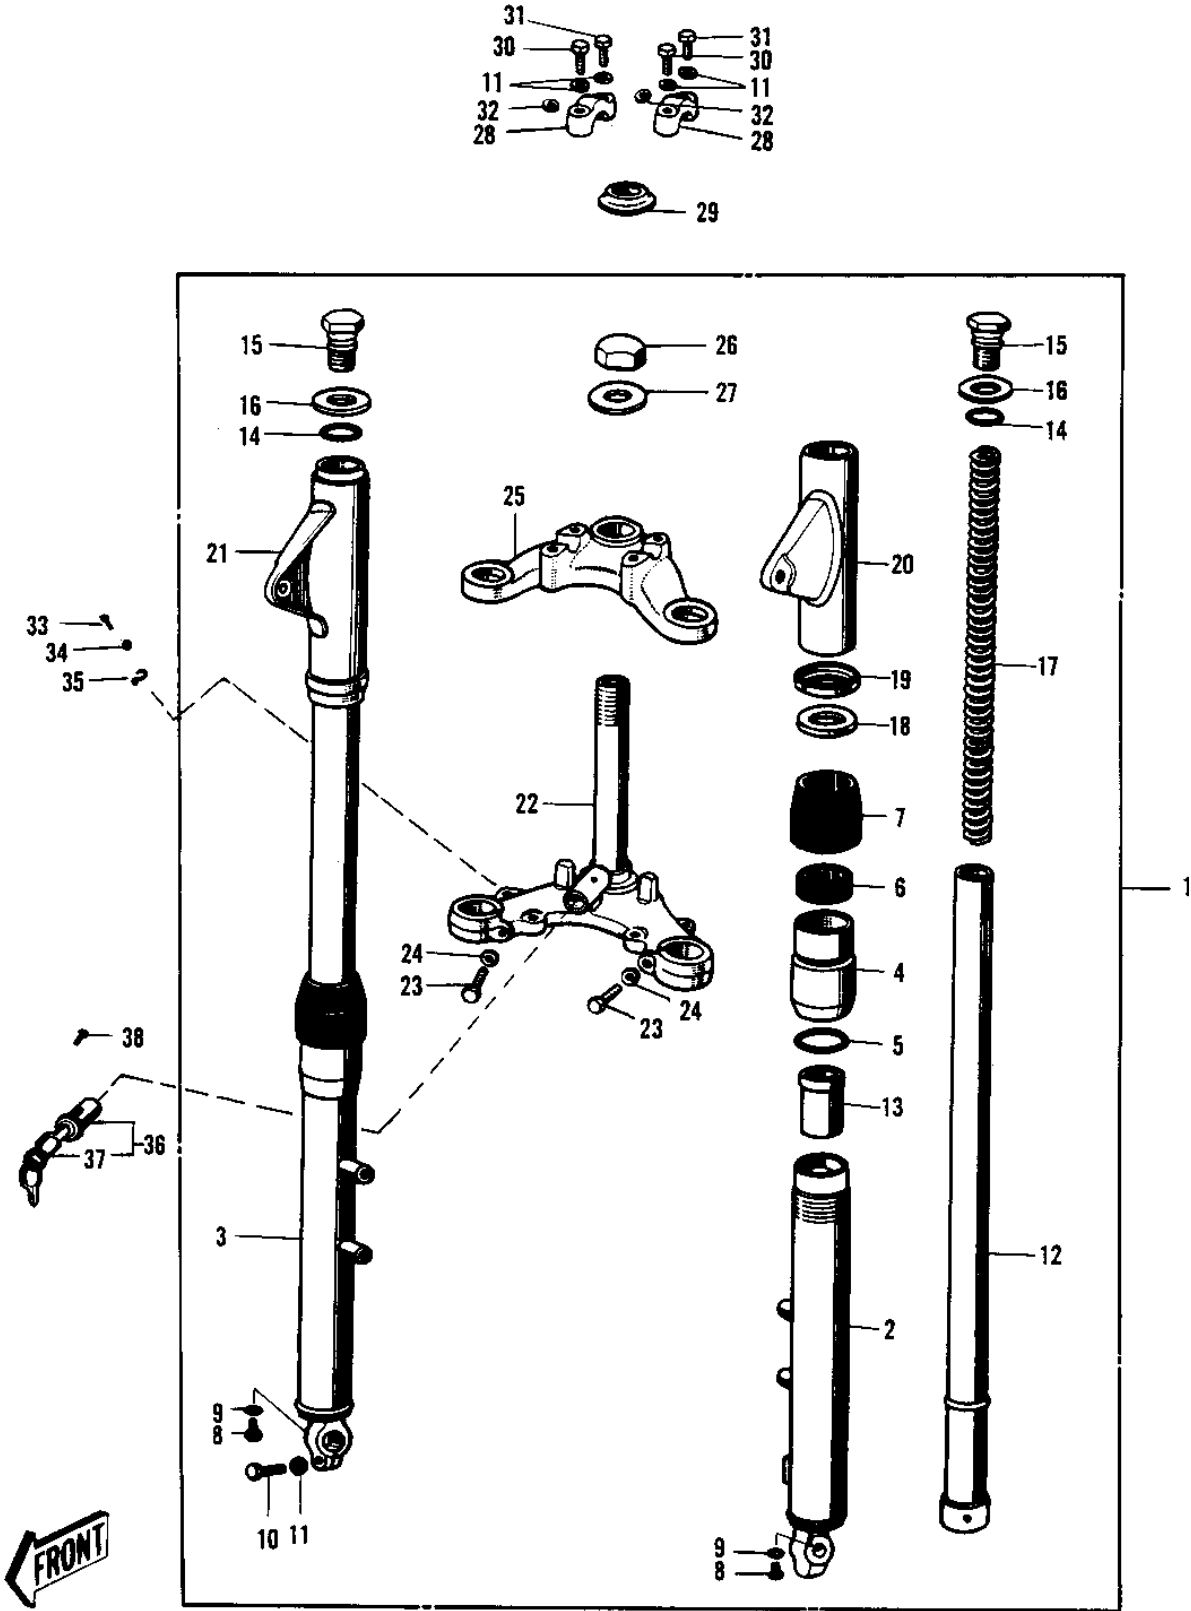

1968 Bushwhacker PARTS DIAGRAM

FRONT FORK (70)

1968 Bushwhacker PARTS LIST

FRONT FORK ('70)

ITEM NAME	PART NUMBER	QUANTITY
FRONT FORK ASY SILVER (Ref # 1)	44001-053-15	
TUBE,LH,FORK OUTER (Ref # 2)	44005-028	
TUBE,RH,FORK OUTER (Ref # 3)	44006-027	
NUT FORK OUTER TUBE (Ref # 4)	44007-007	
'O' RING OUTER TUBE (Ref # 5)	44046-012	
OIL SEAL (Ref # 6)	92049-1049	
DUST SHIELD FORK (Ref # 7)	44010-006	
SCREW PAN HEAD 4X8 (Ref # 8)	220B0408	
GASKET FORK DRAIN PLG (Ref # 9)	44045-002	
BOLT-SMALL-UPSET 8X25 (Ref # 10)	115G0825	
WASHER SPRING 8MM (Ref # 11)	461F0800	
TUBE-FORK INNER (Ref # 12)	44013-021	
GUIDE FORK INNER TUBE (Ref # 13)	44015-012	
'O' RING INNER TUBE (Ref # 14)	44046-014	
BOLT FORK TOP (Ref # 15)	44041-022	
WASHER-FORK TOP (Ref # 16)	44043-040	
SPRING-FORK (Ref # 17)	44026-027	
GASKET FORK COVER (Ref # 18)	44045-012	
WASHER FORK COVER (Ref # 19)	44043-035	
COVER-L.H FORK,SILVER (Ref # 20)	44033-029-15	
COVER-R.H FORK,SILVER (Ref # 21)	44034-028-15	
STEM STEERING (Ref # 22)	44037-021	
BOLT HEX HEAD 10X32 (Ref # 23)	113B1032	
WASHER SPRING 10MM (Ref # 24)	461F1000	
HEAD-STEERING STEM (Ref # 25)	44039-031	
NUT STEERING STEM HD (Ref # 26)	44042-005	
WASHER STEERING STEM (Ref # 27)	44043-013	
HOLDER UPPER HANDLEBAR (Ref # 28)	46012-004	
CONE STERNG BERG LOW (Ref # 29)	92047-010	

1968 Bushwhacker PARTS LIST

FRONT FORK (70)

ITEM NAME	PART NUMBER	QUANTITY
BOLT HEX HEAD 8X45 (Ref # 30)	110N0845	
UNAVAILABLE IN PRICE BOOK (Ref # 31)	116B0836	
WASHER PLAIN 8MM (Ref # 32)	410D0800	
SCREW PAN HEAD 6X12 (Ref # 33)	220B0612	
WASHER SPRING 6MM (Ref # 34)	461F0600	
CLAMP CABLE (Ref # 35)	92037-026	
UNAVAILABLE IN PRICE BOOK (Ref # 36)	27017-012	
KEY SET NO.134 (Ref # 37)	27008-022-34	
KEYSET NO.135 (Ref # 37)	27008-022-35	
KEY SET NO.136 (Ref # 37)	27008-022-36	
SCREW RIVET (Ref # 38)	92099-001	