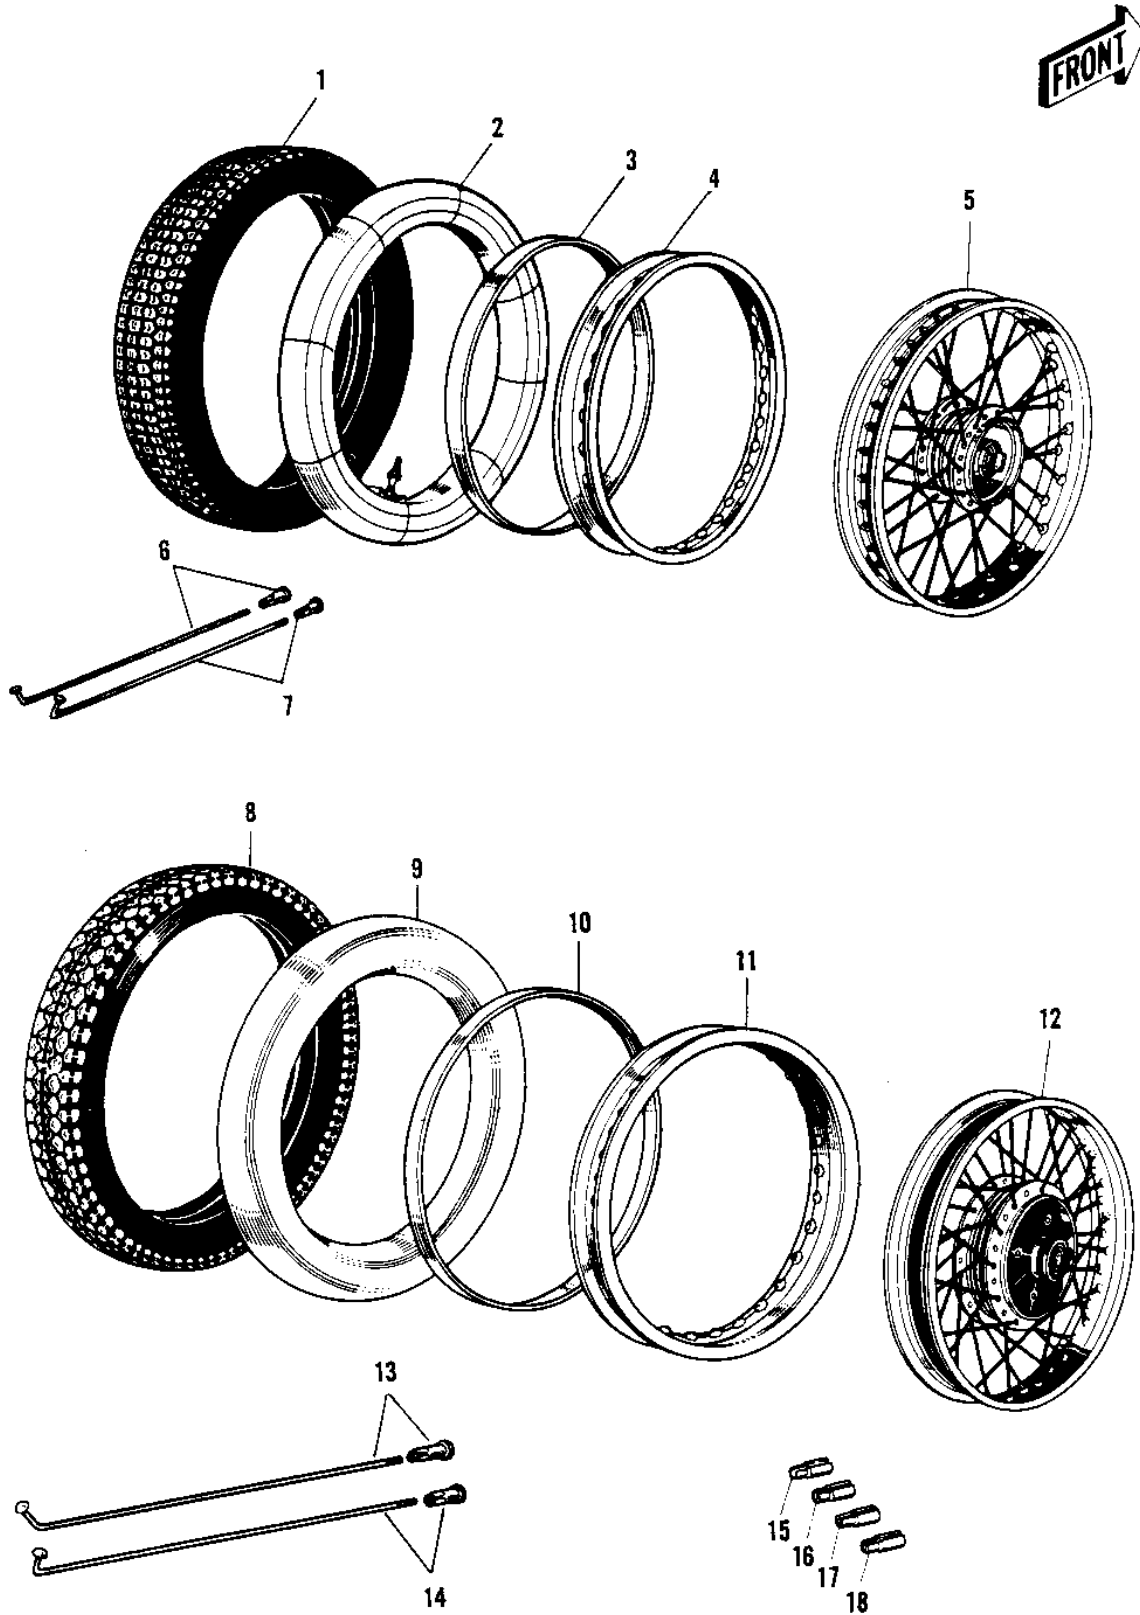

1970 Bushwhacker PARTS DIAGRAM

WHEELS/TIRES

1970 Bushwhacker PARTS LIST

WHEELS/TIRES

ITEM NAME	PART NUMBER	QUANTITY
UNAVAILABLE IN PRICE BOOK (Ref # 1)	41019-003	
UNAVAILABLE IN PRICE BOOK (Ref # 2)	41022-026	
BAND RIM (Ref # 3)	41023-015	
RIM 1.60AX19W (Ref # 4)	41025-022	
WHEEL ASSY FRONT (Ref # 5)	41074-008	
SPOKE-ASY,FR INNER (Ref # 6)	41027-015	
SPOKE-ASY,FR OUTER (Ref # 7)	41028-012	
UNAVAILABLE IN PRICE BOOK (Ref # 8)	41019-004	
*** N.L.A.*** (Canada) (Ref # 9)	41022-027	
BAND,RIM,4.00/5.10-18 (Ref # 10)	41023-1006	
RIM-1.85BX18W (Ref # 11)	41025-023	
WHEEL ASSY,REAR (Ref # 12)	42048-003	
SPOKE-ASY,INNER (Ref # 13)	41027-020	
SPOKE-ASY,OUTER (Ref # 14)	41028-020	
WEIGHT,BALANCE,10G (Ref # 15)	41075-1007	
WEIGHT,BALANCE,10G (Ref # 15)	41075-1007	
WEIGHT,BALANCE,20G (Ref # 16)	41075-1008	
WEIGHT,BALANCE,20G (Ref # 16)	41075-1008	
WEIGHT,BALANCE,30G (Ref # 17)	41075-1009	
WEIGHT,BALANCE,30G (Ref # 17)	41075-1009	
ARWEIGHT,BALANCE,5G (Ref # 18)	41075-1010	
WEIGHT,BALANCE,5G (Ref # 18)	41075-1010	