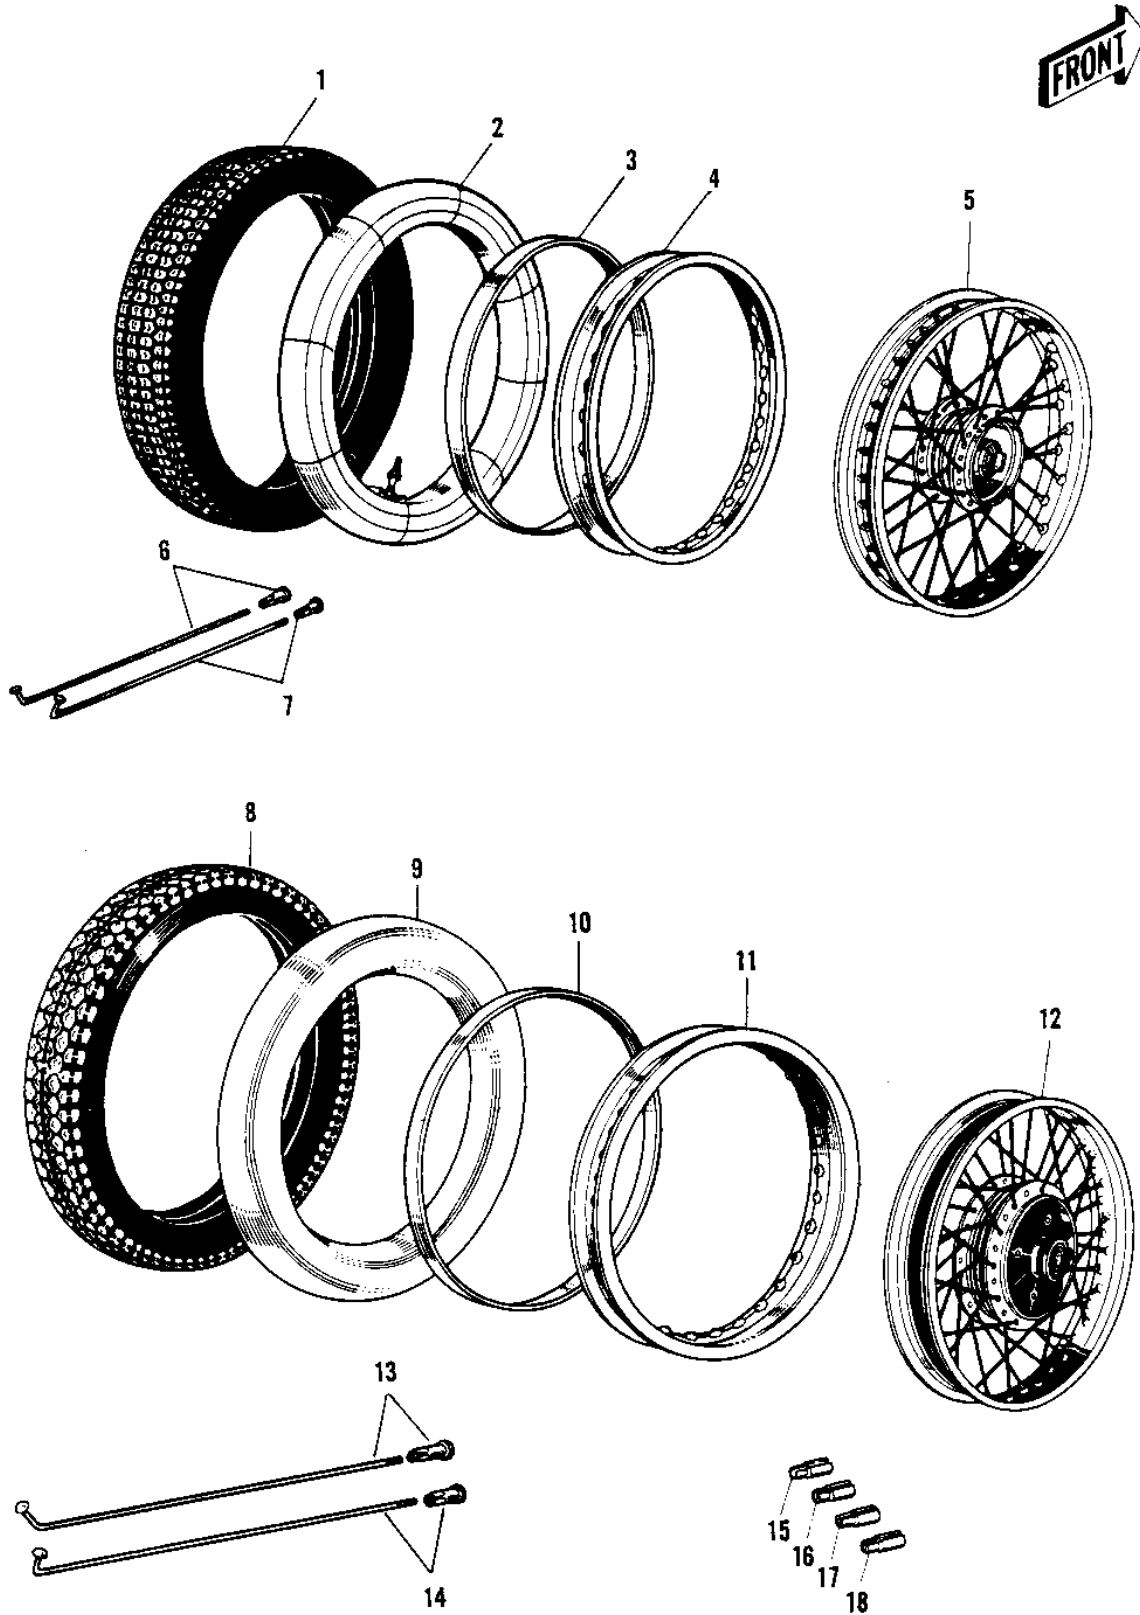

1969 Bushwhacker PARTS DIAGRAM

WHEELS/TIRES

1969 Bushwhacker PARTS LIST

WHEELS/TIRES

ITEM NAME	PART NUMBER	QUANTITY
UNAVAILABLE IN PRICE BOOK (Ref # 1)	41019-003	
UNAVAILABLE IN PRICE BOOK (Ref # 2)	41022-026	
BAND RIM (Ref # 3)	41023-015	
RIM 1.60AX19W (Ref # 4)	41025-022	
WHEEL ASSY FRONT (Ref # 5)	41074-008	
SPOKE-ASY,FR INNER (Ref # 6)	41027-015	
SPOKE-ASY,FR OUTER (Ref # 7)	41028-012	
UNAVAILABLE IN PRICE BOOK (Ref # 8)	41019-004	
*** N.L.A.*** (Canada) (Ref # 9)	41022-027	
BAND,RIM,4.00/5.10-18 (Ref # 10)	41023-1006	
RIM-1.85BX18W (Ref # 11)	41025-023	
WHEEL ASSY,REAR (Ref # 12)	42048-003	
SPOKE-ASY,INNER (Ref # 13)	41027-020	
SPOKE-ASY,OUTER (Ref # 14)	41028-020	
WEIGHT,BALANCE,10G (Ref # 15)	41075-1007	
WEIGHT,BALANCE,10G (Ref # 15)	41075-1007	
WEIGHT,BALANCE,20G (Ref # 16)	41075-1008	
WEIGHT,BALANCE,20G (Ref # 16)	41075-1008	
WEIGHT,BALANCE,30G (Ref # 17)	41075-1009	
WEIGHT,BALANCE,30G (Ref # 17)	41075-1009	
ARWEIGHT,BALANCE,5G (Ref # 18)	41075-1010	
WEIGHT,BALANCE,5G (Ref # 18)	41075-1010	