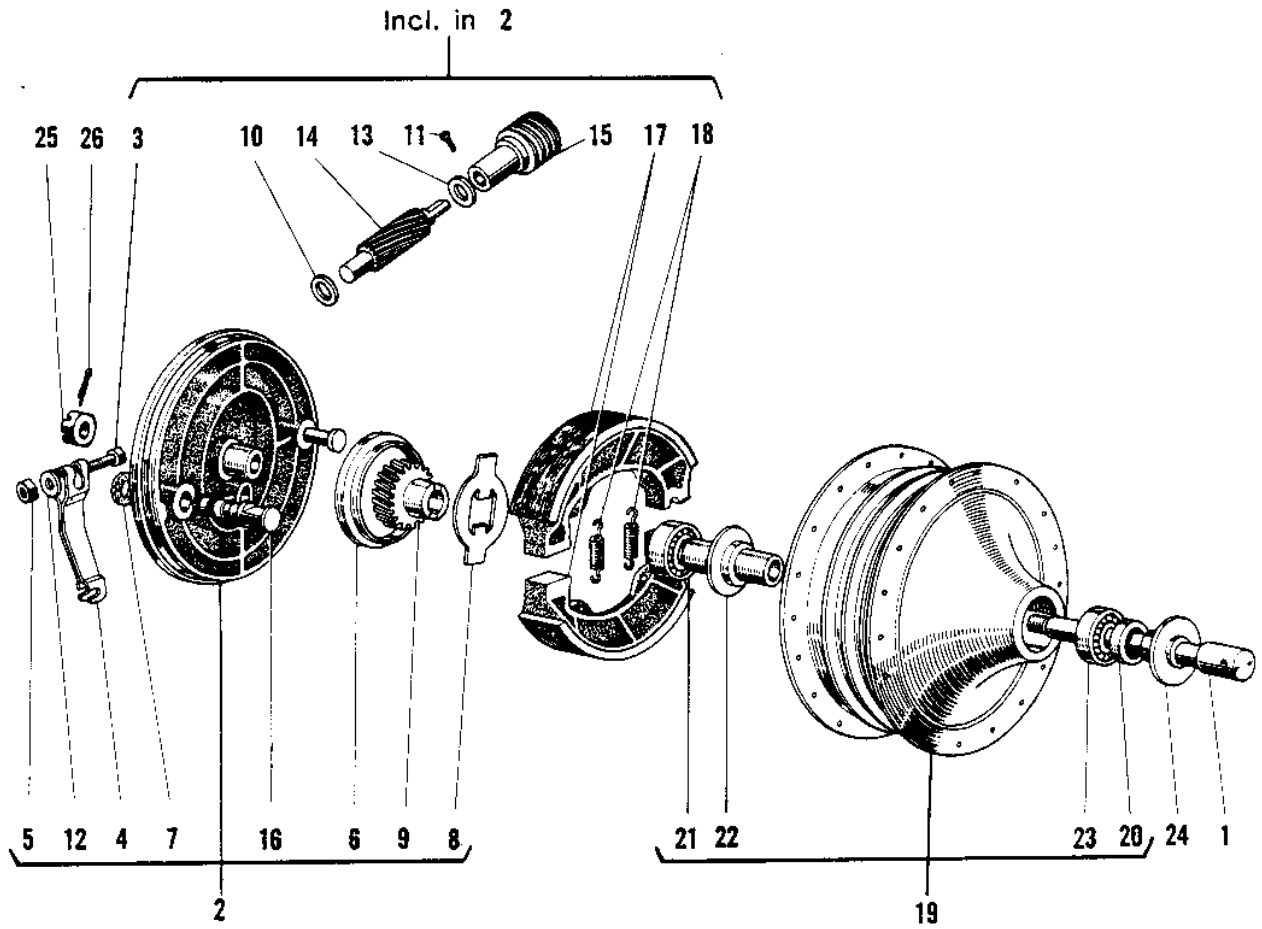

1970 Bushwhacker PARTS DIAGRAM

FRONT HUB/BRAKE

1970 Bushwhacker PARTS LIST

FRONT HUB/BRAKE

ITEM NAME	PART NUMBER	QUANTITY
AXLE FRONT (Ref # 1)	41068-008	
PANEL-ASY,FR BRK (Ref # 2)	41035-019	
.BOLT 6X35 (Ref # 3)	110R0635	
.LEVER FRONT BRAKE CAM (Ref # 4)	41053-003	
.NUT 6MM (Ref # 5)	311B0600	
.OIL SEAL F BRK PANEL (Ref # 6)	92050-010	
.DUST SHIELD BRAKE CAM (Ref # 7)	41051-001	
.RECIEVER GEAR (Ref # 8)	41064-003	
.GEAR SPEEDOMETER (Ref # 9)	41059-008	
.WASHER THRST SPD PINI (Ref # 10)	41063-001	
.SCREW BUSHING SET (Ref # 11)	41070-001	
SCREW-BUSHING NET (Ref # 11)	41070-004	
.WASHER PLAIN 6MM (Ref # 12)	410B0600	
.WASHER THRUST (Ref # 13)	41063-004	
.PINION SPEEDOMETER (Ref # 14)	41060-008	
.BUSH-SPEEDMETER CABLE (Ref # 15)	41062-004	
.CAM SHAFT,REAR BRAKE (Ref # 16)	42026-021	
.SPRING,BRAKE SHOE (Ref # 17)	92081-1766	
.SPRING-BRAKE SHOE (Ref # 18)	42020-004	
DRUM-ASSY,FR BRK,BUFF (Ref # 19)	41034-048-80	
.OIL SEAL RR BRK DRUM (Ref # 20)	92050-008	
.BEARING BALL #6202Z (Ref # 21)	601B6202Z	
.SPACER FR HUB BEARING (Ref # 22)	41039-004	
.BEARING BALL #6202 (Ref # 23)	601B6202	
COLLAR FRONT HUB R.H (Ref # 24)	41069-004	
NUT CASTLE 14MM (Ref # 25)	321B1400	
PIN COTTER 3.0X35 (Ref # 26)	550D3035	