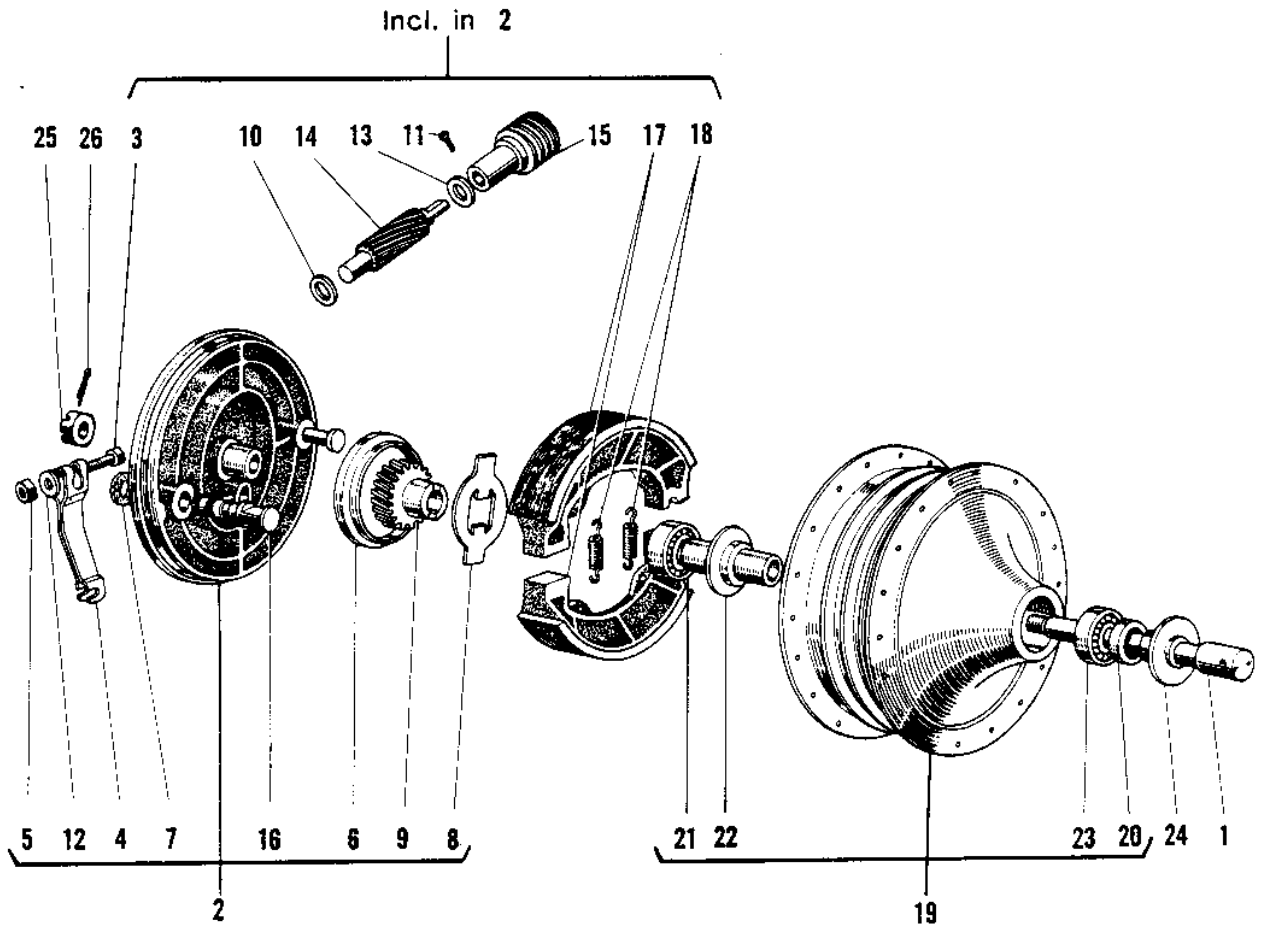

1970 Bushwhacker PARTS DIAGRAM

FRONT HUB/BRAKE

1970 Bushwhacker PARTS LIST

FRONT HUB/BRAKE

ITEM NAME	PART NUMBER	QUANTITY
AXLE FRONT (Ref # 1)	41068-008	
PANEL-ASY,FR BRK (Ref # 2)	41035-019	
.BOLT 6X35 (Ref # 3)	110R0635	
.LEVER FRONT BRAKE CAM (Ref # 4)	41053-003	
.NUT 6MM (Ref # 5)	311B0600	
.OIL SEAL F BRK PANEL (Ref # 6)	92050-010	
.DUST SHIELD BRAKE CAM (Ref # 7)	41051-001	
.RECIEVER GEAR (Ref # 8)	41064-003	
.GEAR SPEEDOMETER (Ref # 9)	41059-008	
.WASHER THRST SPD PINI (Ref # 10)	41063-001	
.SCREW BUSHING SET (Ref # 11)	41070-001	
SCREW-BUSHING NET (Ref # 11)	41070-004	
.WASHER PLAIN 6MM (Ref # 12)	410B0600	
.WASHER THRUST (Ref # 13)	41063-004	
.PINION SPEEDOMETER (Ref # 14)	41060-008	
.BUSH-SPEEDMETER CABLE (Ref # 15)	41062-004	
.CAM SHAFT,REAR BRAKE (Ref # 16)	42026-021	
.SPRING,BRAKE SHOE (Ref # 17)	92081-1766	
.SPRING-BRAKE SHOE (Ref # 18)	42020-004	
DRUM-ASSY,FR BRK,BUFF (Ref # 19)	41034-048-80	
.OIL SEAL RR BRK DRUM (Ref # 20)	92050-008	
.BEARING BALL #6202Z (Ref # 21)	601B6202Z	
.SPACER FR HUB BEARING (Ref # 22)	41039-004	
.BEARING BALL #6202 (Ref # 23)	601B6202	
COLLAR FRONT HUB R.H (Ref # 24)	41069-004	
NUT CASTLE 14MM (Ref # 25)	321B1400	
PIN COTTER 3.0X35 (Ref # 26)	550D3035	