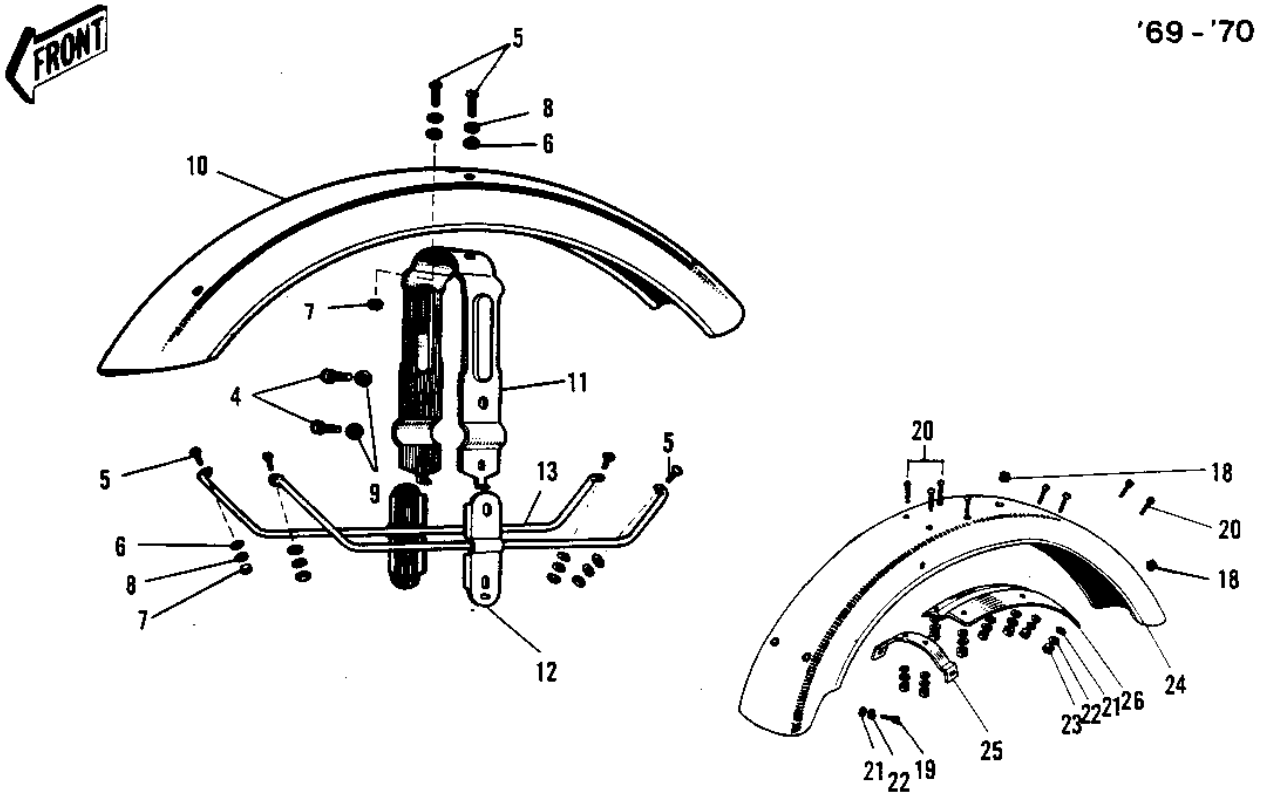

# 1970 Bushwhacker PARTS DIAGRAM

# 1970 Bushwhacker PARTS LIST

## FENDERS

ITEM NAME	PART NUMBER	QUANTITY
FENDER-FR (Ref # 1)	35004-028	
STAY FRONT FENDER (Ref # 2)	35011-011	
UNAVAILABLE IN PRICE BOOK (Ref # 3)	35008-004	
BOLT SMALL (Ref # 4)	114G0812	
SCREW PAN HEAD 6X10 (Ref # 5)	220E0610	
SCREW PAN HEAD 6X12 (Ref # 5)	220E0612	
WASHER PLAIN 6MM (Ref # 6)	411B0600	
WASHER PLAIN 6MM (Ref # 6)	411B0600	
NUT 6MM (Ref # 7)	312B0600	
NUT 6MM (Ref # 7)	312B0600	
WASHER SPRING 6MM (Ref # 8)	461F0600	
WASHER SPRING 6MM (Ref # 8)	461F0600	
WASHER SPRING 8MM (Ref # 9)	461F0800	
FENDER-FR (Ref # 10)	35004-035	
BRACE FRONT FENDER (Ref # 11)	35009-013	
STAY FRONT FENDER L.H (Ref # 12)	35011-019	
STAY FRONT FENDER R.H (Ref # 13)	35011-020	
FENDER-RR (Ref # 14)	35022-027	
BRACKET REAR FENDER (Ref # 15)	35025-005	
STAY REAR FENDER (Ref # 16)	35032-002	
GROMMET HARNESS 10MM (Ref # 17)	92071-010	
GROMMET HARNESS 10MM (Ref # 18)	92071-019	
GROMMET HARNESS 10MM (Ref # 18)	92071-019	
BOLT-UPSET,6X12 (Ref # 19)	112G0612	
SCREW PAN HEAD 6X12 (Ref # 20)	220E0612	
SCREW PAN HEAD 6X14 (Ref # 20)	220E0614	
WASHER PLAIN 6MM (Ref # 21)	410B0600	
WASHER PLAIN 6MM (Ref # 21)	410B0600	
WASHER SPRING 6MM (Ref # 22)	461F0600	