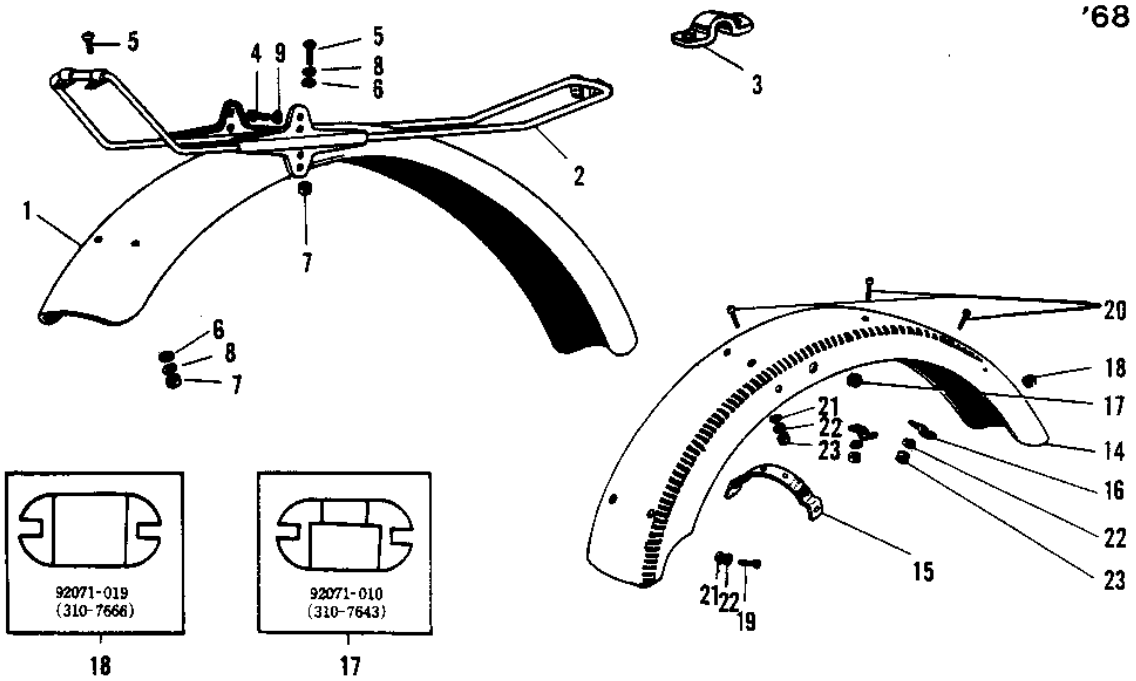

# 1970 Bushwhacker PARTS DIAGRAM

# 1970 Bushwhacker PARTS LIST

## FENDERS

ITEM NAME	PART NUMBER	QUANTITY
FENDER-FR (Ref # 1)	35004-028	
STAY FRONT FENDER (Ref # 2)	35011-011	
UNAVAILABLE IN PRICE BOOK (Ref # 3)	35008-004	
BOLT SMALL (Ref # 4)	114G0812	
SCREW PAN HEAD 6X10 (Ref # 5)	220E0610	
SCREW PAN HEAD 6X12 (Ref # 5)	220E0612	
WASHER PLAIN 6MM (Ref # 6)	411B0600	
WASHER PLAIN 6MM (Ref # 6)	411B0600	
NUT 6MM (Ref # 7)	312B0600	
NUT 6MM (Ref # 7)	312B0600	
WASHER SPRING 6MM (Ref # 8)	461F0600	
WASHER SPRING 6MM (Ref # 8)	461F0600	
WASHER SPRING 8MM (Ref # 9)	461F0800	
FENDER-FR (Ref # 10)	35004-035	
BRACE FRONT FENDER (Ref # 11)	35009-013	
STAY FRONT FENDER L.H (Ref # 12)	35011-019	
STAY FRONT FENDER R.H (Ref # 13)	35011-020	
FENDER-RR (Ref # 14)	35022-027	
BRACKET REAR FENDER (Ref # 15)	35025-005	
STAY REAR FENDER (Ref # 16)	35032-002	
GROMMET HARNESS 10MM (Ref # 17)	92071-010	
GROMMET HARNESS 10MM (Ref # 18)	92071-019	
GROMMET HARNESS 10MM (Ref # 18)	92071-019	
BOLT-UPSET,6X12 (Ref # 19)	112G0612	
SCREW PAN HEAD 6X12 (Ref # 20)	220E0612	
SCREW PAN HEAD 6X14 (Ref # 20)	220E0614	
WASHER PLAIN 6MM (Ref # 21)	410B0600	
WASHER PLAIN 6MM (Ref # 21)	410B0600	
WASHER SPRING 6MM (Ref # 22)	461F0600	