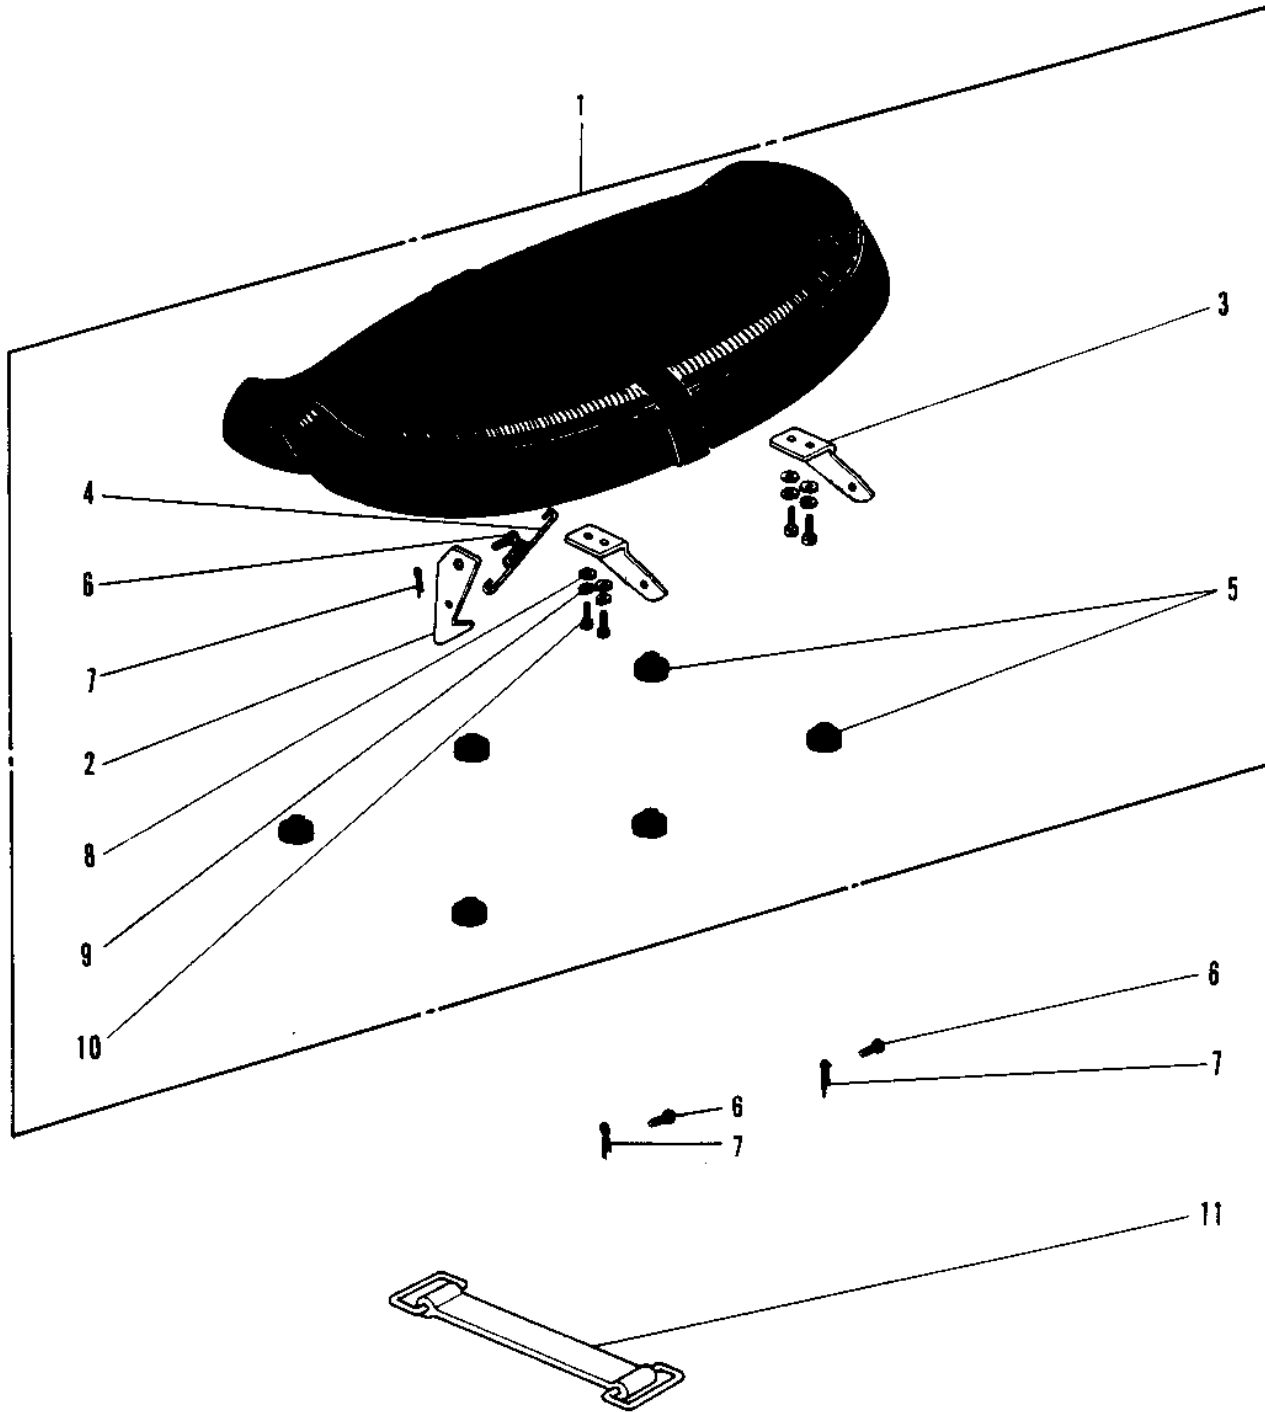

1970 Bushwhacker PARTS DIAGRAM

SEAT

1970 Bushwhacker PARTS LIST

SEAT

ITEM NAME	PART NUMBER	QUANTITY
SEAT DUAL (Ref # 1)	53001-034	
SEAT ASSY DUAL (Ref # 1)	53001-050	
HOOK (Ref # 2)	53008-004	
HINGE (Ref # 3)	53009-007	
SPRING,HOOK (Ref # 4)	53012-013	
DAMPER RUBB DUAL SEAT (Ref # 5)	92075-023	
PIN DUAL SEAT PIVOT (Ref # 6)	53011-001	
PIN COTTER 2.0X15 (Ref # 7)	550D2015	
WASHER PLAIN 6MM (Ref # 8)	411B0600	
WASHER SPRING 6MM (Ref # 9)	461F0600	
BOLT-UPSET 6X14 (Ref # 10)	112B0614	
BAND TOOL (Ref # 11)	92072-012	