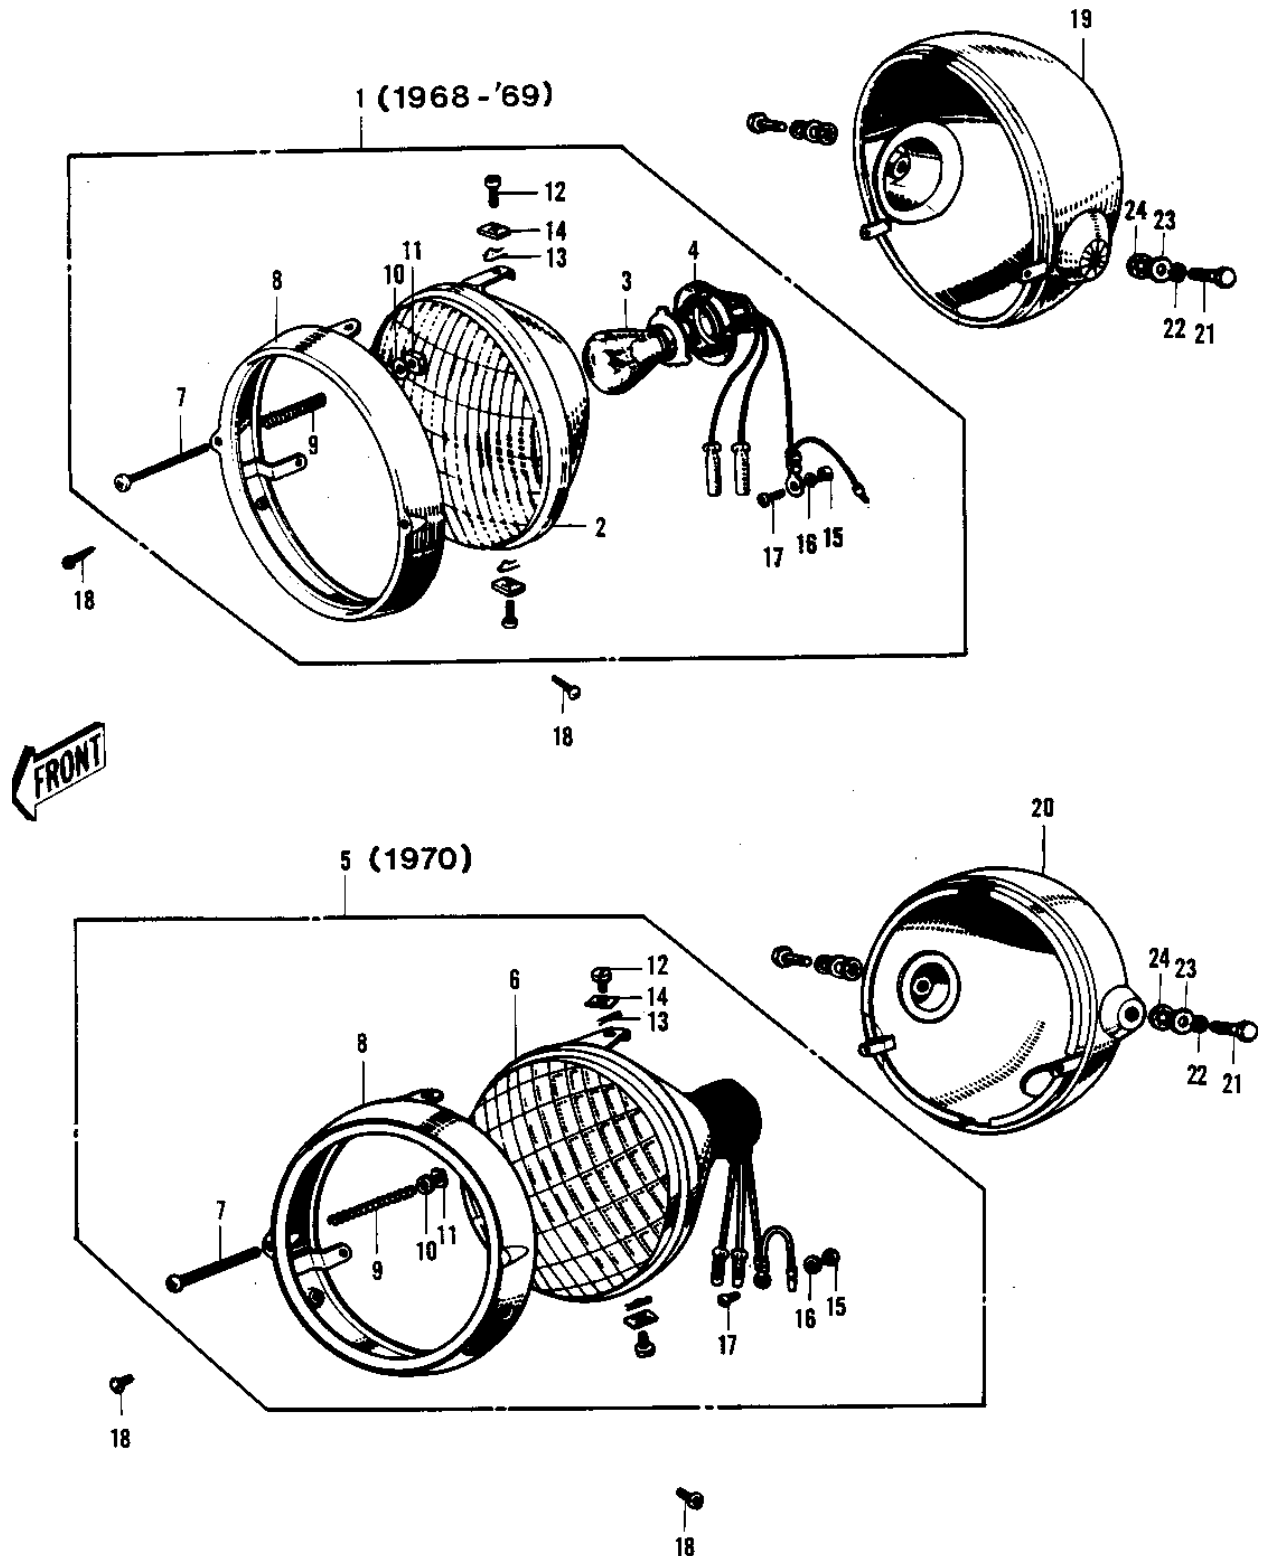

1970 Bushwhacker PARTS DIAGRAM

HEADLIGHT

1970 Bushwhacker PARTS LIST

HEADLIGHT

ITEM NAME	PART NUMBER	QUANTITY
LAMP UNIT HEAD (Ref # 1)	23004-021	
LENS UNIT HEAD LAMP (Ref # 2)	23007-011	
BULB 12V 35/25W (Ref # 3)	92069-037	
SOCKET HEAD LAMP (Ref # 4)	23008-011	
LAMP UNIT HEAD (Ref # 5)	23003-010	
SEALED BEAM UNIT (Ref # 6)	23007-026	
SCREW FOCUS ADJUST (Ref # 7)	23019-017	
SCREW FORCUS ADJUST (Ref # 7)	23019-021	
RIM HEAD LAMP (Ref # 8)	23006-014	
SPRING FOCUS ADJUST (Ref # 9)	23014-005	
WASHER (Ref # 10)	23021-004	
NUT (Ref # 11)	23020-010	
NUT (Ref # 11)	23020-016	
SCREW LENS UNIT FITT (Ref # 12)	23019-018	
PIN LENS UNIT FITTING (Ref # 13)	23022-001	
NUT LENS UNIT FITTING (Ref # 14)	23020-009	
NUT-HEX (Ref # 15)	311B0300	
WASHER SPRING 3MM (Ref # 16)	461F0300	
SCREW-PAN-HEAD 3X6 (Ref # 17)	220B0306	
SCREW OVL CNTSNK 5X8 (Ref # 18)	222E0508A	
SCREW OVL CNTSNK 5X10 (Ref # 18)	222E0510	
BODY-HEAD LAMP,BLACK (Ref # 19)	23005-022-21	
UNAVAILABLE IN PRICE BOOK (Ref # 20)	23005-022-15	
BOLT,HEX HEAD,10X25 (Ref # 21)	92007-045	
WASHER SPRING 10MM (Ref # 22)	461F1000	
WASHER PLAIN 10MM (Ref # 23)	411B1000	
WASHER LOCK 10MM (Ref # 24)	463H1000	