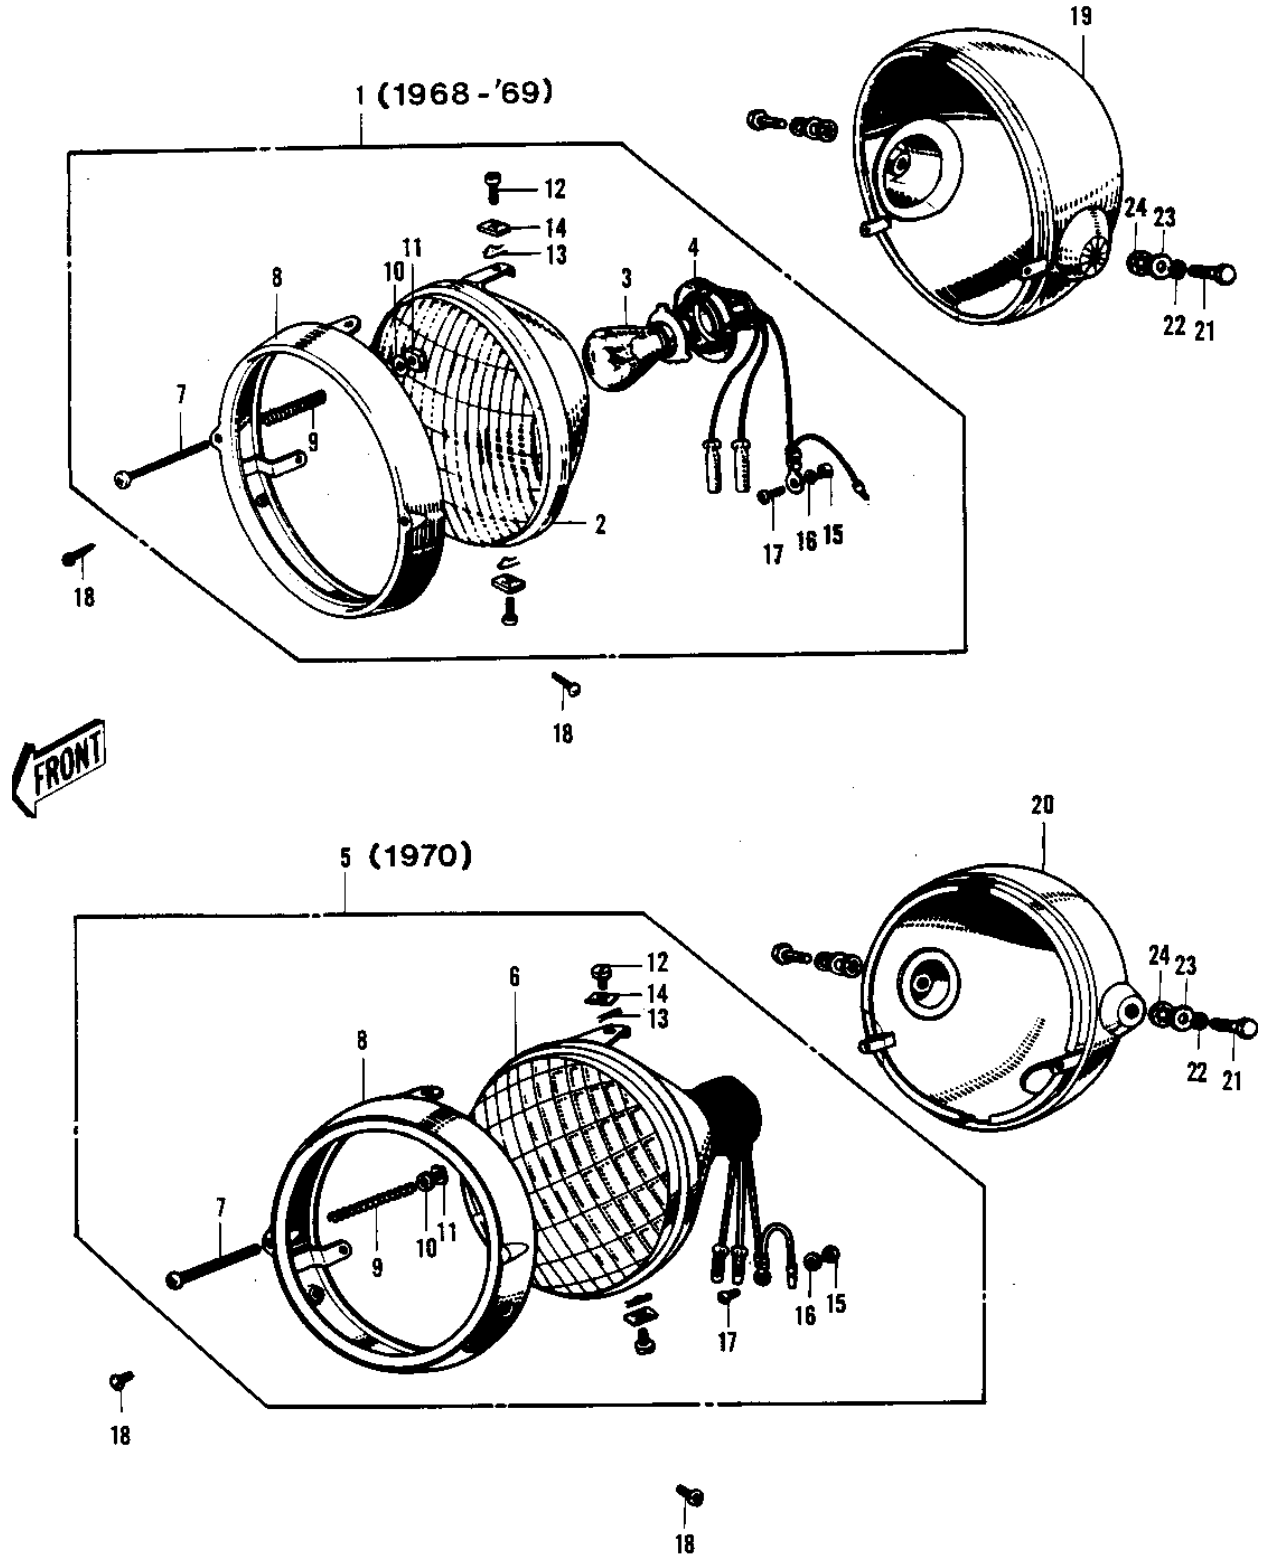

1968 Bushwhacker PARTS DIAGRAM

HEADLIGHT

1968 Bushwhacker PARTS LIST

HEADLIGHT

ITEM NAME	PART NUMBER	QUANTITY
LAMP UNIT HEAD (Ref # 1)	23004-021	
LENS UNIT HEAD LAMP (Ref # 2)	23007-011	
BULB 12V 35/25W (Ref # 3)	92069-037	
SOCKET HEAD LAMP (Ref # 4)	23008-011	
LAMP UNIT HEAD (Ref # 5)	23003-010	
SEALED BEAM UNIT (Ref # 6)	23007-026	
SCREW FOCUS ADJUST (Ref # 7)	23019-017	
SCREW FORCUS ADJUST (Ref # 7)	23019-021	
RIM HEAD LAMP (Ref # 8)	23006-014	
SPRING FOCUS ADJUST (Ref # 9)	23014-005	
WASHER (Ref # 10)	23021-004	
NUT (Ref # 11)	23020-010	
NUT (Ref # 11)	23020-016	
SCREW LENS UNIT FITT (Ref # 12)	23019-018	
PIN LENS UNIT FITTING (Ref # 13)	23022-001	
NUT LENS UNIT FITTING (Ref # 14)	23020-009	
NUT-HEX (Ref # 15)	311B0300	
WASHER SPRING 3MM (Ref # 16)	461F0300	
SCREW-PAN-HEAD 3X6 (Ref # 17)	220B0306	
SCREW OVL CNTSNK 5X8 (Ref # 18)	222E0508A	
SCREW OVL CNTSNK 5X10 (Ref # 18)	222E0510	
BODY-HEAD LAMP,BLACK (Ref # 19)	23005-022-21	
UNAVAILABLE IN PRICE BOOK (Ref # 20)	23005-022-15	
BOLT,HEX HEAD,10X25 (Ref # 21)	92007-045	
WASHER SPRING 10MM (Ref # 22)	461F1000	
WASHER PLAIN 10MM (Ref # 23)	411B1000	
WASHER LOCK 10MM (Ref # 24)	463H1000	