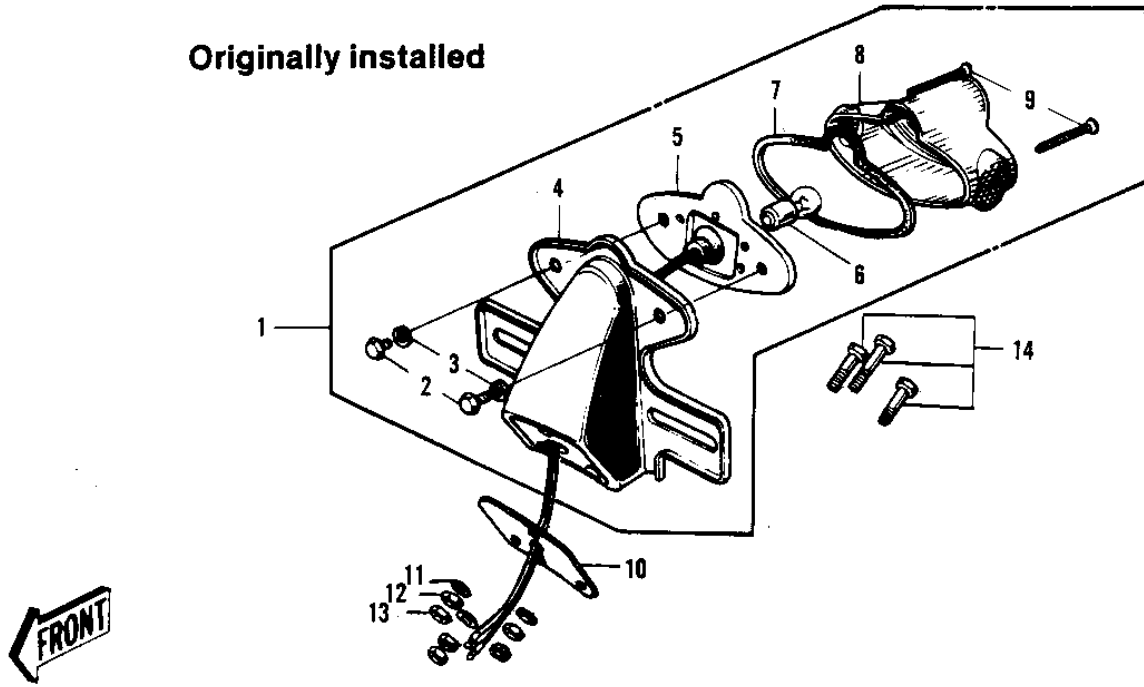

1970 Bushwhacker PARTS DIAGRAM

TAILLIGHT

Originally installed

Service Parts

1970 Bushwhacker PARTS LIST

TAILLIGHT

ITEM NAME	PART NUMBER	QUANTITY
LAMP ASSY TAIL (Ref # 1)	23025-027	
LAMP ASSY TAIL BLACK (Ref # 1)	23025-029-10	
BOLT HEX HEAD (Ref # 2)	110N0512A	
WASHER SPRING 5MM (Ref # 3)	461F0500	
BKT LICENSE PLT (Ref # 4)	23036-002	
BKT LICENSE PLT BLACK (Ref # 4)	23036-007-10	
SOCKET TAIL LAMP (Ref # 5)	23027-009	
BULB,12V 32/3CP (Ref # 6)	92069-059	
GASKET TAIL LAMP (Ref # 7)	23028-008	
LENS TAIL LAMP (Ref # 8)	23026-010	
SCREW PAN HEAD 4X50 (Ref # 9)	220E0450	
DAMPER TAIL LAMP SHCK (Ref # 10)	35039-001	
DAMPER-TAIL LAMP SHCK (Ref # 10)	35039-005	
DAMPER-TAIL LAMP SHCK (Ref # 10)	35039-005	
WASHER SPRING 6MM (Ref # 11)	461F0600	
NUT 6MM (Ref # 12)	311B0600	
NUT 6MM (Ref # 13)	312B0600	
BOLT-UPSET,6X20 (Ref # 14)	112G0620	
BOLT-UPSET (Ref # 14)	112G0630	
LAMP ASSY-TAIL,BLACK (Ref # 1)	23024-020-21	
.SCREW (Ref # 2)	220R0455	
SCREW (Ref # 2)	220R0455	
.LENS-TAIL LAMP (Ref # 3)	23026-022	
.BULB,12V 32/3CP (Ref # 4)	92069-059	
.GASKET-TAIL LAMP LENS (Ref # 5)	23028-016	
.CASE-TAIL LAMP (Ref # 6)	23027-029	
.GASKET-TAIL LAMP CASE (Ref # 7)	23028-015	
.BKT-LICENSE PLT,BLACK (Ref # 8)	23036-014-21	
.BOLT (Ref # 9)	92001-111	

1970 Bushwhacker PARTS LIST

TAILLIGHT

ITEM NAME	PART NUMBER	QUANTITY
.WASHER,8.5X20X1.6 (Ref # 10)	92022-1561	
.DAMPER RUBBER (Ref # 11)	92075-091	
.WIRE IGNITION LEAD (Ref # 12)	26011-014	
BRACKET-REFLECTOR (Ref # 13)	28013-002	
REFLECTOR-REFLEX,REAR (Ref # 14)	28012-008	
WASHER PLAIN 5MM (Ref # 15)	411B0500	
WASHER SPRING 5MM (Ref # 16)	461F0500	
NUT-CAP,5MM (Ref # 17)	322N0500	
DAMPER-TAIL LAMP SHCK (Ref # 18)	35039-005	
DAMPER-TAIL LAMP SHCK (Ref # 18)	35039-005	