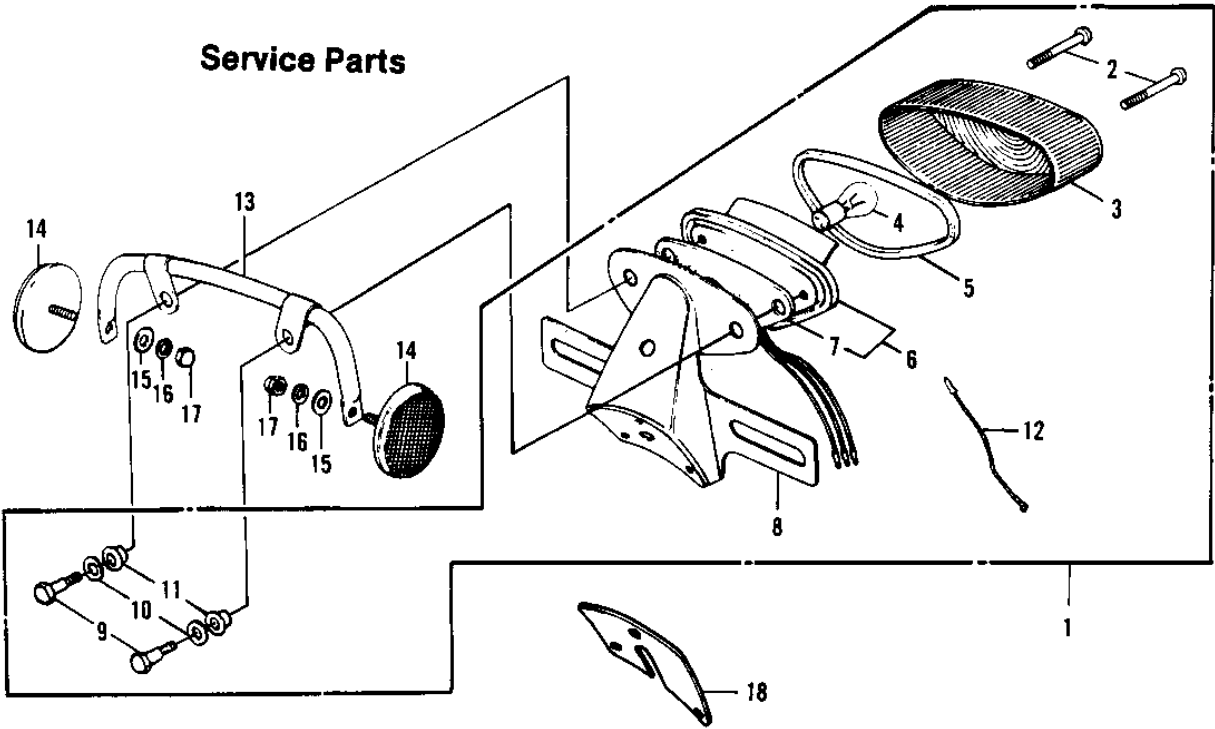

1970 Bushwhacker PARTS DIAGRAM

TAILLIGHT

Originally installed

Service Parts

1970 Bushwhacker PARTS LIST

TAILLIGHT

ITEM NAME	PART NUMBER	QUANTITY
LAMP ASSY TAIL (Ref # 1)	23025-027	
LAMP ASSY TAIL BLACK (Ref # 1)	23025-029-10	
BOLT HEX HEAD (Ref # 2)	110N0512A	
WASHER SPRING 5MM (Ref # 3)	461F0500	
BKT LICENSE PLT (Ref # 4)	23036-002	
BKT LICENSE PLT BLACK (Ref # 4)	23036-007-10	
SOCKET TAIL LAMP (Ref # 5)	23027-009	
BULB,12V 32/3CP (Ref # 6)	92069-059	
GASKET TAIL LAMP (Ref # 7)	23028-008	
LENS TAIL LAMP (Ref # 8)	23026-010	
SCREW PAN HEAD 4X50 (Ref # 9)	220E0450	
DAMPER TAIL LAMP SHCK (Ref # 10)	35039-001	
DAMPER-TAIL LAMP SHCK (Ref # 10)	35039-005	
DAMPER-TAIL LAMP SHCK (Ref # 10)	35039-005	
WASHER SPRING 6MM (Ref # 11)	461F0600	
NUT 6MM (Ref # 12)	311B0600	
NUT 6MM (Ref # 13)	312B0600	
BOLT-UPSET,6X20 (Ref # 14)	112G0620	
BOLT-UPSET (Ref # 14)	112G0630	
LAMP ASSY-TAIL,BLACK (Ref # 1)	23024-020-21	
.SCREW (Ref # 2)	220R0455	
SCREW (Ref # 2)	220R0455	
.LENS-TAIL LAMP (Ref # 3)	23026-022	
.BULB,12V 32/3CP (Ref # 4)	92069-059	
.GASKET-TAIL LAMP LENS (Ref # 5)	23028-016	
.CASE-TAIL LAMP (Ref # 6)	23027-029	
.GASKET-TAIL LAMP CASE (Ref # 7)	23028-015	
.BKT-LICENSE PLT,BLACK (Ref # 8)	23036-014-21	
.BOLT (Ref # 9)	92001-111	

1970 Bushwhacker PARTS LIST

TAILLIGHT

ITEM NAME	PART NUMBER	QUANTITY
.WASHER,8.5X20X1.6 (Ref # 10)	92022-1561	
.DAMPER RUBBER (Ref # 11)	92075-091	
.WIRE IGNITION LEAD (Ref # 12)	26011-014	
BRACKET-REFLECTOR (Ref # 13)	28013-002	
REFLECTOR-REFLEX,REAR (Ref # 14)	28012-008	
WASHER PLAIN 5MM (Ref # 15)	411B0500	
WASHER SPRING 5MM (Ref # 16)	461F0500	
NUT-CAP,5MM (Ref # 17)	322N0500	
DAMPER-TAIL LAMP SHCK (Ref # 18)	35039-005	
DAMPER-TAIL LAMP SHCK (Ref # 18)	35039-005	