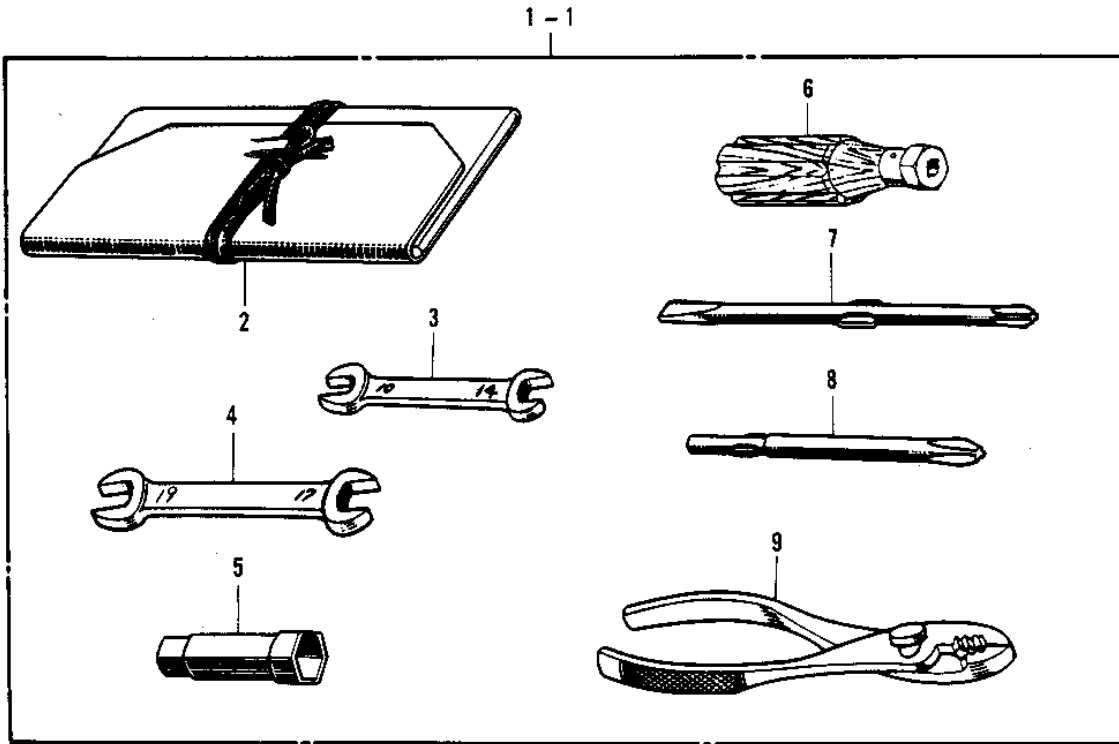

1969 Bushwhacker PARTS DIAGRAM

OWNER TOOLS

1969 Bushwhacker PARTS LIST

OWNER TOOLS

ITEM NAME	PART NUMBER	QUANTITY
*** N.L.A.*** (Canada) (Ref # 1)	56007-019	
UNAVAILABLE IN PRICE BOOK (Ref # 1-1)	56007-021	
UNAVAILABLE IN PRICE BOOK (Ref # 1-2)	56007-013	
BAG,TOOL (Ref # 2)	56008-008	
*** N.L.A.*** (Canada) (Ref # 3)	960B1014	
*** N.L.A.*** (Canada) (Ref # 4)	960B1719	
92110-012 (Canada) (Ref # 5)	92110-003	
UNAVAILABLE IN PRICE BOOK (Ref # 6)	92106-003	
92106-1001 (Canada) (Ref # 6-1)	92106-002	
TOOL-DRIVER (Ref # 7)	92107-1052	
SCREW DRIVER #3 PHLIP (Ref # 8)	92107-005	
92112-003 (Canada) (Ref # 9)	92112-001	
WRENCH OPEN END 9X12 (Ref # 10)	960B0912	
UNAVAILABLE IN PRICE BOOK (Ref # 11)	960B1013	