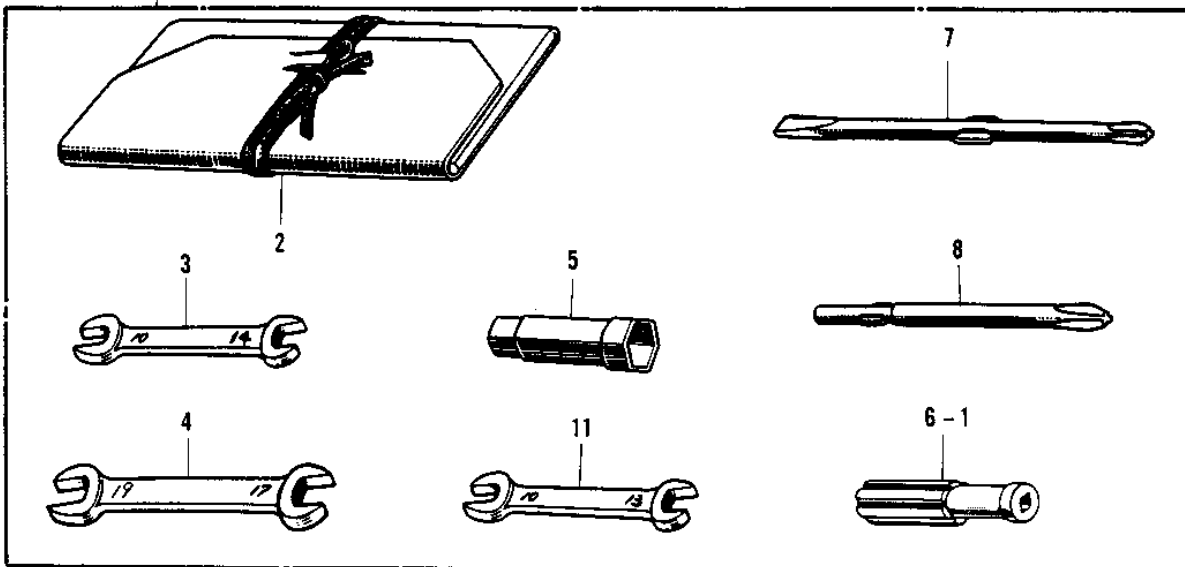

1969 Bushwhacker PARTS DIAGRAM

OWNER TOOLS

1969 Bushwhacker PARTS LIST

OWNER TOOLS

ITEM NAME	PART NUMBER	QUANTITY
*** N.L.A.*** (Canada) (Ref # 1)	56007-019	
UNAVAILABLE IN PRICE BOOK (Ref # 1-1)	56007-021	
UNAVAILABLE IN PRICE BOOK (Ref # 1-2)	56007-013	
BAG,TOOL (Ref # 2)	56008-008	
*** N.L.A.*** (Canada) (Ref # 3)	960B1014	
*** N.L.A.*** (Canada) (Ref # 4)	960B1719	
92110-012 (Canada) (Ref # 5)	92110-003	
UNAVAILABLE IN PRICE BOOK (Ref # 6)	92106-003	
92106-1001 (Canada) (Ref # 6-1)	92106-002	
TOOL-DRIVER (Ref # 7)	92107-1052	
SCREW DRIVER #3 PHLIP (Ref # 8)	92107-005	
92112-003 (Canada) (Ref # 9)	92112-001	
WRENCH OPEN END 9X12 (Ref # 10)	960B0912	
UNAVAILABLE IN PRICE BOOK (Ref # 11)	960B1013	