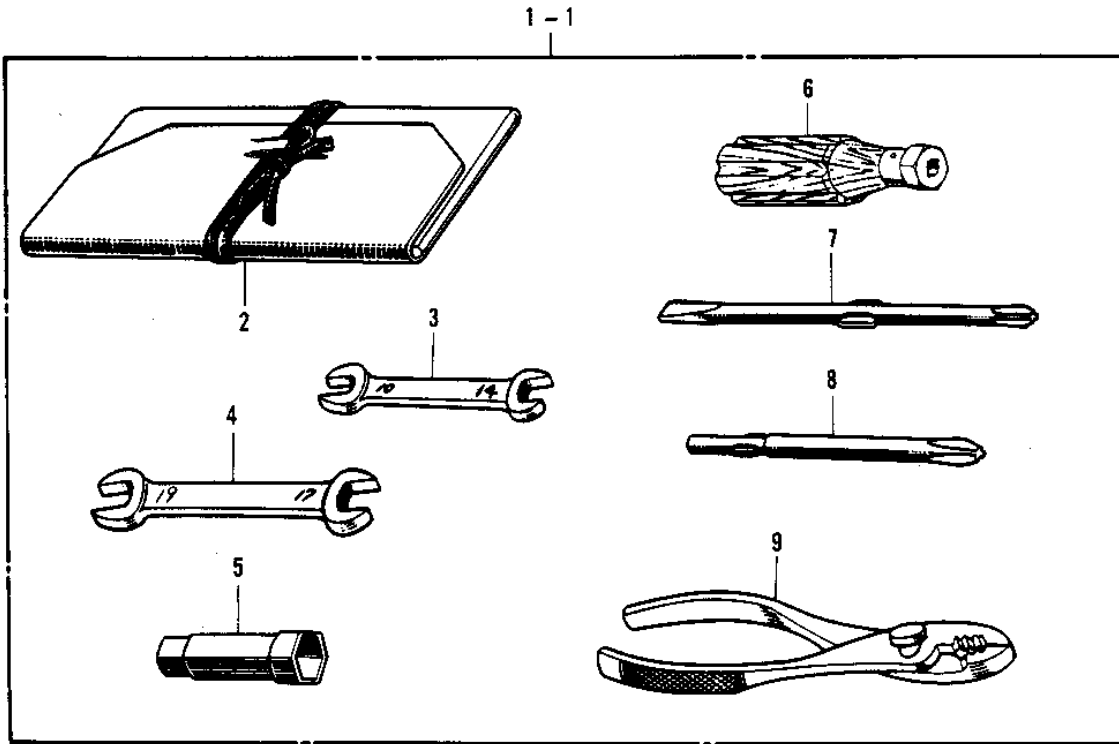

1970 Bushwhacker PARTS DIAGRAM

OWNER TOOLS

1970 Bushwhacker PARTS LIST

OWNER TOOLS

ITEM NAME	PART NUMBER	QUANTITY
*** N.L.A.*** (Canada) (Ref # 1)	56007-019	
UNAVAILABLE IN PRICE BOOK (Ref # 1-1)	56007-021	
UNAVAILABLE IN PRICE BOOK (Ref # 1-2)	56007-013	
BAG,TOOL (Ref # 2)	56008-008	
*** N.L.A.*** (Canada) (Ref # 3)	960B1014	
*** N.L.A.*** (Canada) (Ref # 4)	960B1719	
92110-012 (Canada) (Ref # 5)	92110-003	
UNAVAILABLE IN PRICE BOOK (Ref # 6)	92106-003	
92106-1001 (Canada) (Ref # 6-1)	92106-002	
TOOL-DRIVER (Ref # 7)	92107-1052	
SCREW DRIVER #3 PHLIP (Ref # 8)	92107-005	
92112-003 (Canada) (Ref # 9)	92112-001	
WRENCH OPEN END 9X12 (Ref # 10)	960B0912	
UNAVAILABLE IN PRICE BOOK (Ref # 11)	960B1013	