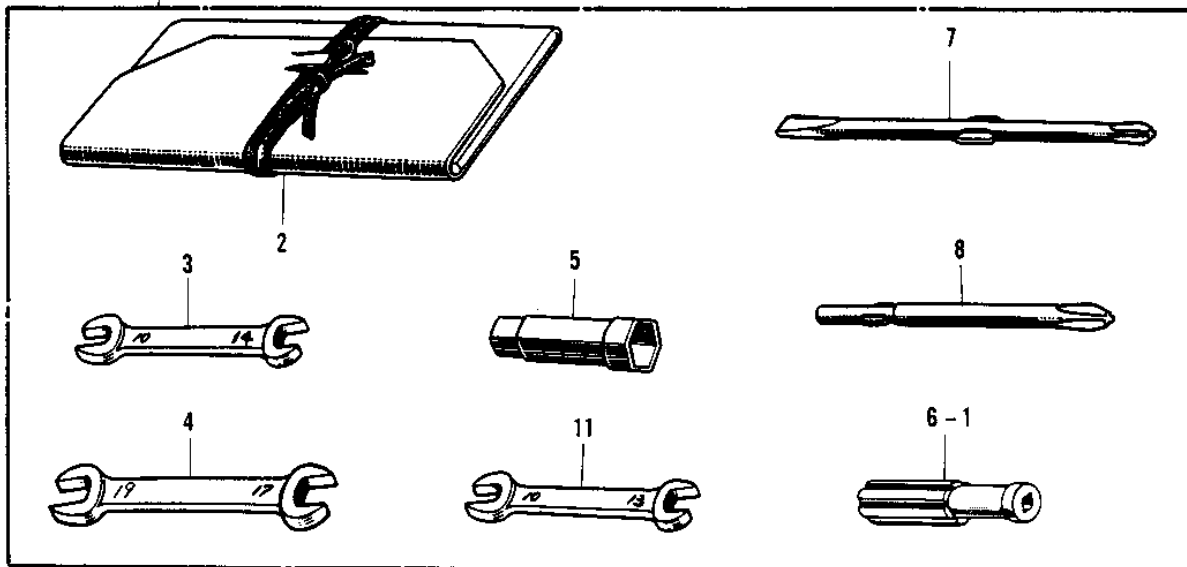

1970 Bushwhacker PARTS DIAGRAM

OWNER TOOLS

1970 Bushwhacker PARTS LIST

OWNER TOOLS

ITEM NAME	PART NUMBER	QUANTITY
*** N.L.A.*** (Canada) (Ref # 1)	56007-019	
UNAVAILABLE IN PRICE BOOK (Ref # 1-1)	56007-021	
UNAVAILABLE IN PRICE BOOK (Ref # 1-2)	56007-013	
BAG,TOOL (Ref # 2)	56008-008	
*** N.L.A.*** (Canada) (Ref # 3)	960B1014	
*** N.L.A.*** (Canada) (Ref # 4)	960B1719	
92110-012 (Canada) (Ref # 5)	92110-003	
UNAVAILABLE IN PRICE BOOK (Ref # 6)	92106-003	
92106-1001 (Canada) (Ref # 6-1)	92106-002	
TOOL-DRIVER (Ref # 7)	92107-1052	
SCREW DRIVER #3 PHLIP (Ref # 8)	92107-005	
92112-003 (Canada) (Ref # 9)	92112-001	
WRENCH OPEN END 9X12 (Ref # 10)	960B0912	
UNAVAILABLE IN PRICE BOOK (Ref # 11)	960B1013	