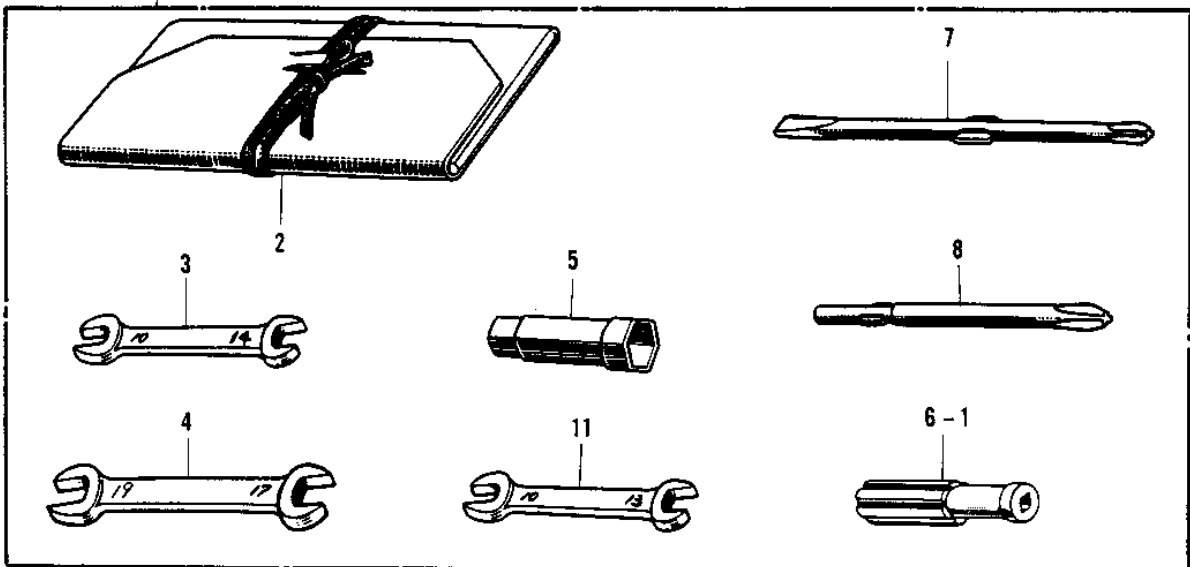

1968 Bushwhacker PARTS DIAGRAM

OWNER TOOLS

1968 Bushwhacker PARTS LIST

OWNER TOOLS

ITEM NAME	PART NUMBER	QUANTITY
*** N.L.A.*** (Canada) (Ref # 1)	56007-019	
UNAVAILABLE IN PRICE BOOK (Ref # 1-1)	56007-021	
UNAVAILABLE IN PRICE BOOK (Ref # 1-2)	56007-013	
BAG,TOOL (Ref # 2)	56008-008	
*** N.L.A.*** (Canada) (Ref # 3)	960B1014	
*** N.L.A.*** (Canada) (Ref # 4)	960B1719	
92110-012 (Canada) (Ref # 5)	92110-003	
UNAVAILABLE IN PRICE BOOK (Ref # 6)	92106-003	
92106-1001 (Canada) (Ref # 6-1)	92106-002	
TOOL-DRIVER (Ref # 7)	92107-1052	
SCREW DRIVER #3 PHLIP (Ref # 8)	92107-005	
92112-003 (Canada) (Ref # 9)	92112-001	
WRENCH OPEN END 9X12 (Ref # 10)	960B0912	
UNAVAILABLE IN PRICE BOOK (Ref # 11)	960B1013	