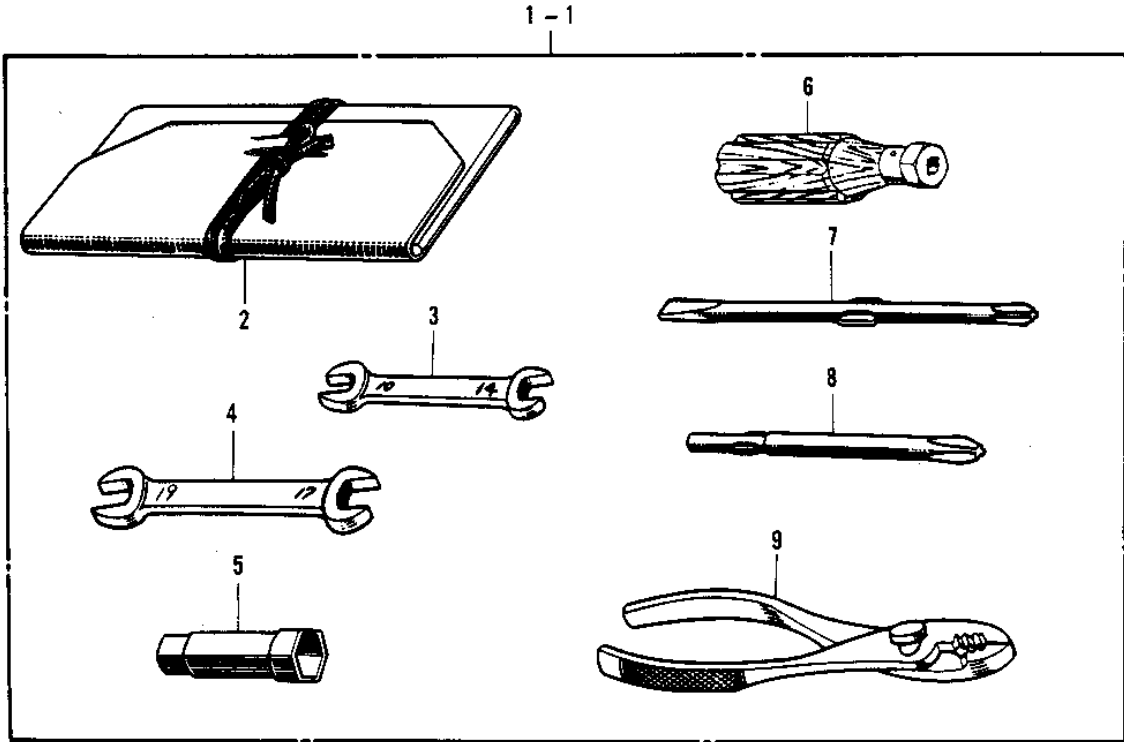

1968 Bushwhacker PARTS DIAGRAM

OWNER TOOLS

1968 Bushwhacker PARTS LIST

OWNER TOOLS

ITEM NAME	PART NUMBER	QUANTITY
*** N.L.A.*** (Canada) (Ref # 1)	56007-019	
UNAVAILABLE IN PRICE BOOK (Ref # 1-1)	56007-021	
UNAVAILABLE IN PRICE BOOK (Ref # 1-2)	56007-013	
BAG,TOOL (Ref # 2)	56008-008	
*** N.L.A.*** (Canada) (Ref # 3)	960B1014	
*** N.L.A.*** (Canada) (Ref # 4)	960B1719	
92110-012 (Canada) (Ref # 5)	92110-003	
UNAVAILABLE IN PRICE BOOK (Ref # 6)	92106-003	
92106-1001 (Canada) (Ref # 6-1)	92106-002	
TOOL-DRIVER (Ref # 7)	92107-1052	
SCREW DRIVER #3 PHLIP (Ref # 8)	92107-005	
92112-003 (Canada) (Ref # 9)	92112-001	
WRENCH OPEN END 9X12 (Ref # 10)	960B0912	
UNAVAILABLE IN PRICE BOOK (Ref # 11)	960B1013	