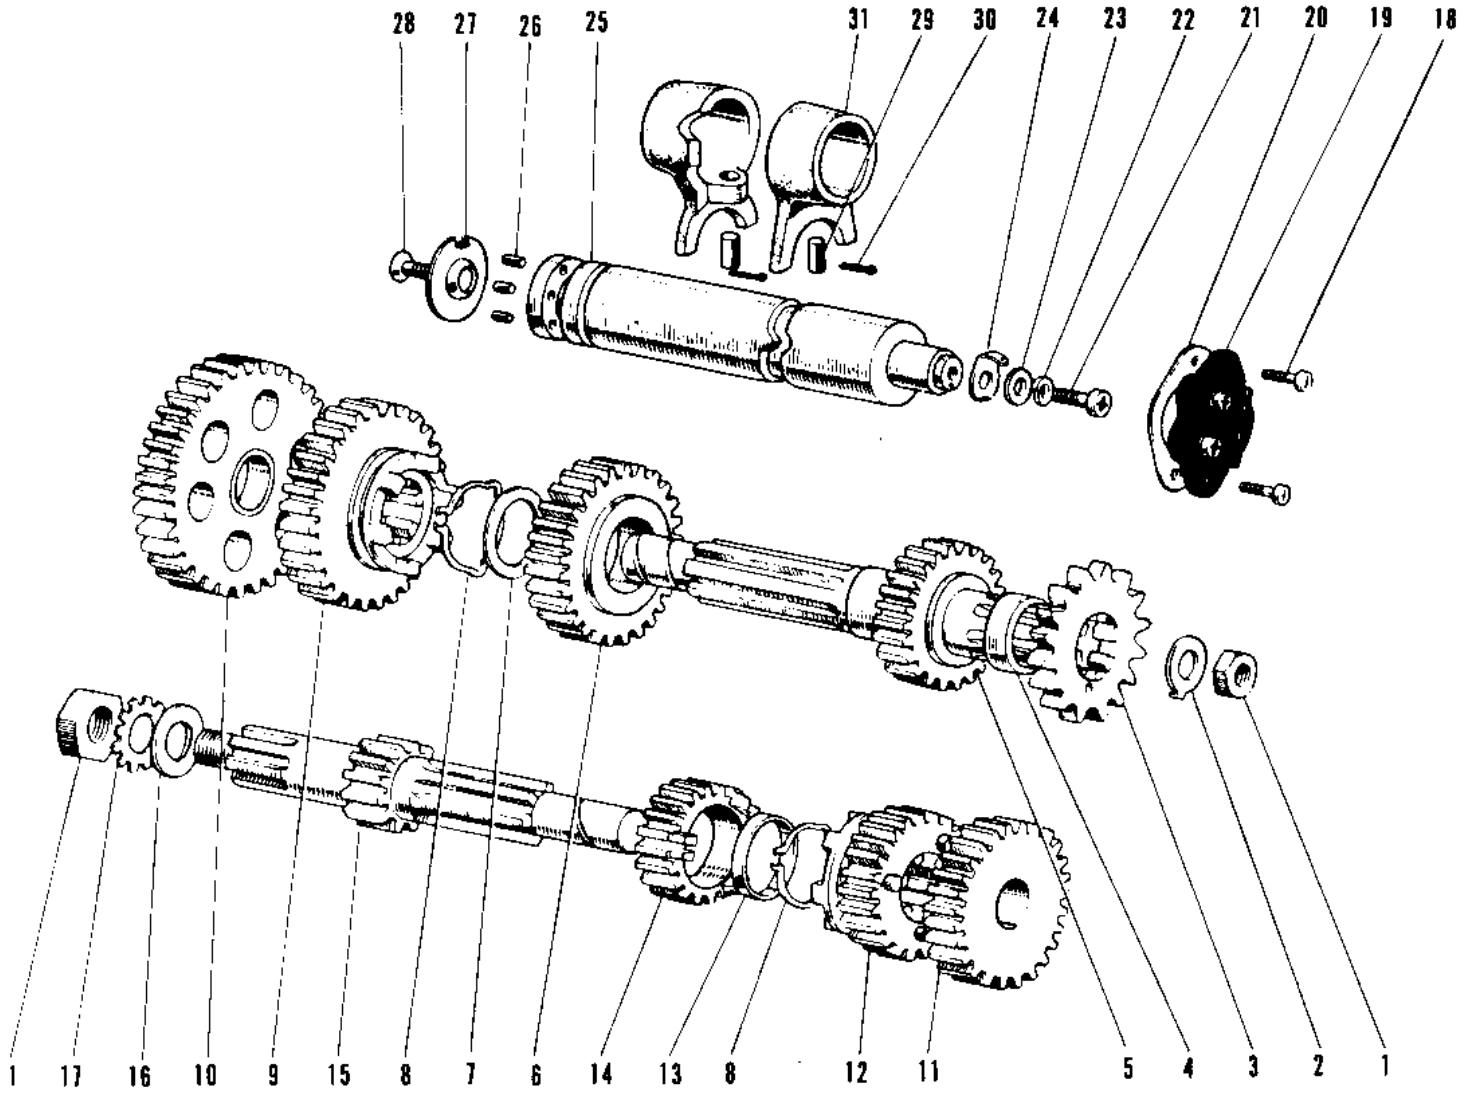

# 1969 Sidewinder PARTS DIAGRAM

## TRANSMISSION/CHANGE DRUM

## TRANSMISSION/CHANGE DRUM

ITEM NAME	PART NUMBER	QUANTITY
NUT,12MM (Ref # 1)	92016-024	
NUT,12MM (Ref # 1)	92016-024	
WASHER LOCK 12MM (Ref # 2)	92024-002	
ENGINE SPROCKET 15T (Ref # 2)	13144-028	
ENGINE SPROCKET 14T (Ref # 2)	13144-033	
ENGINE SPROCKET 16T (Ref # 2)	13144-034	
SPACER ENG SPROCKET (Ref # 4)	92027-009	
COLLAR,ENG SPROCKET (Ref # 4)	92027-1595	
SHAFT OUTPUT (Ref # 5)	13128-019	
3RD GEAR OUTPUT SHAFT (Ref # 6)	13133-014	
WASHER 22MM (Ref # 7)	92022-106	
CIRCLIP,25MM (Ref # 8)	92033-025	
CIRCLIP,25MM (Ref # 8)	92033-025	
2ND GEAR OUTPUT SHAFT (Ref # 9)	13131-018	
LOW GEAR OUTPUT SHAFT (Ref # 10)	13129-023	
TOP GEAR DRIVE SHAFT (Ref # 11)	13136-021	
3RD GEAR DRIVE SHAFT (Ref # 12)	13132-013	
SPACER DR SHT 2ND GER (Ref # 13)	92027-083	
2ND GEAR DRIVE SHAFT (Ref # 14)	13130-016	
SHAFT DRIVE (Ref # 15)	13127-018	
WASHER PLAIN 12MM (Ref # 16)	92022-105	
WASHER LOCK 12MM (Ref # 17)	464H1200	
SCREW PAN HEAD 5X16 (Ref # 18)	220B0516	
UNAVAILABLE IN PRICE BOOK (Ref # 18)	214B0516A	
SWITCH,NEUTRAL (Ref # 19)	13151-1003	
SWITCH,NEUTRAL (Ref # 19)	13151-1003	
GASKET NEUTRAL SWITCH (Ref # 20)	13146-002	
GASKET NEUTRAL SWITCH (Ref # 20)	13146-002	
UNAVAILABLE IN PRICE BOOK (Ref # 21)	92011-003	

## TRANSMISSION/CHANGE DRUM

ITEM NAME	PART NUMBER	QUANTITY
SCREW PAN HEAD 6X16 (Ref # 21)	220B0616	
WASHER SPRING 6MM (Ref # 22)	461F0600	
WASHER PLAIN 6MM (Ref # 23)	410B0600	
ROTOR,NEUTRAL INDICTR (Ref # 24)	21007-1003	
ROTOR,NEUTRAL INDICTR (Ref # 24)	21007-1003	
DRUM GEAR CHANGE (Ref # 25)	13141-014	
PIN GEAR CHANGE DRUM (Ref # 26)	92043-011	
PLATE CHANGE DRUM PIN (Ref # 27)	13142-002	
SCREW CNTSNK HD 6X16 (Ref # 28)	212B0616	
PIN SELECT FORK GUIDE (Ref # 29)	92043-005	
PIN COTTER 3.0X20 (Ref # 30)	550D3020	
UNAVAILABLE IN PRICE BOOK (Ref # 31)	13140-015	
FORK SELECTOR (Ref # 31)	13140-020	