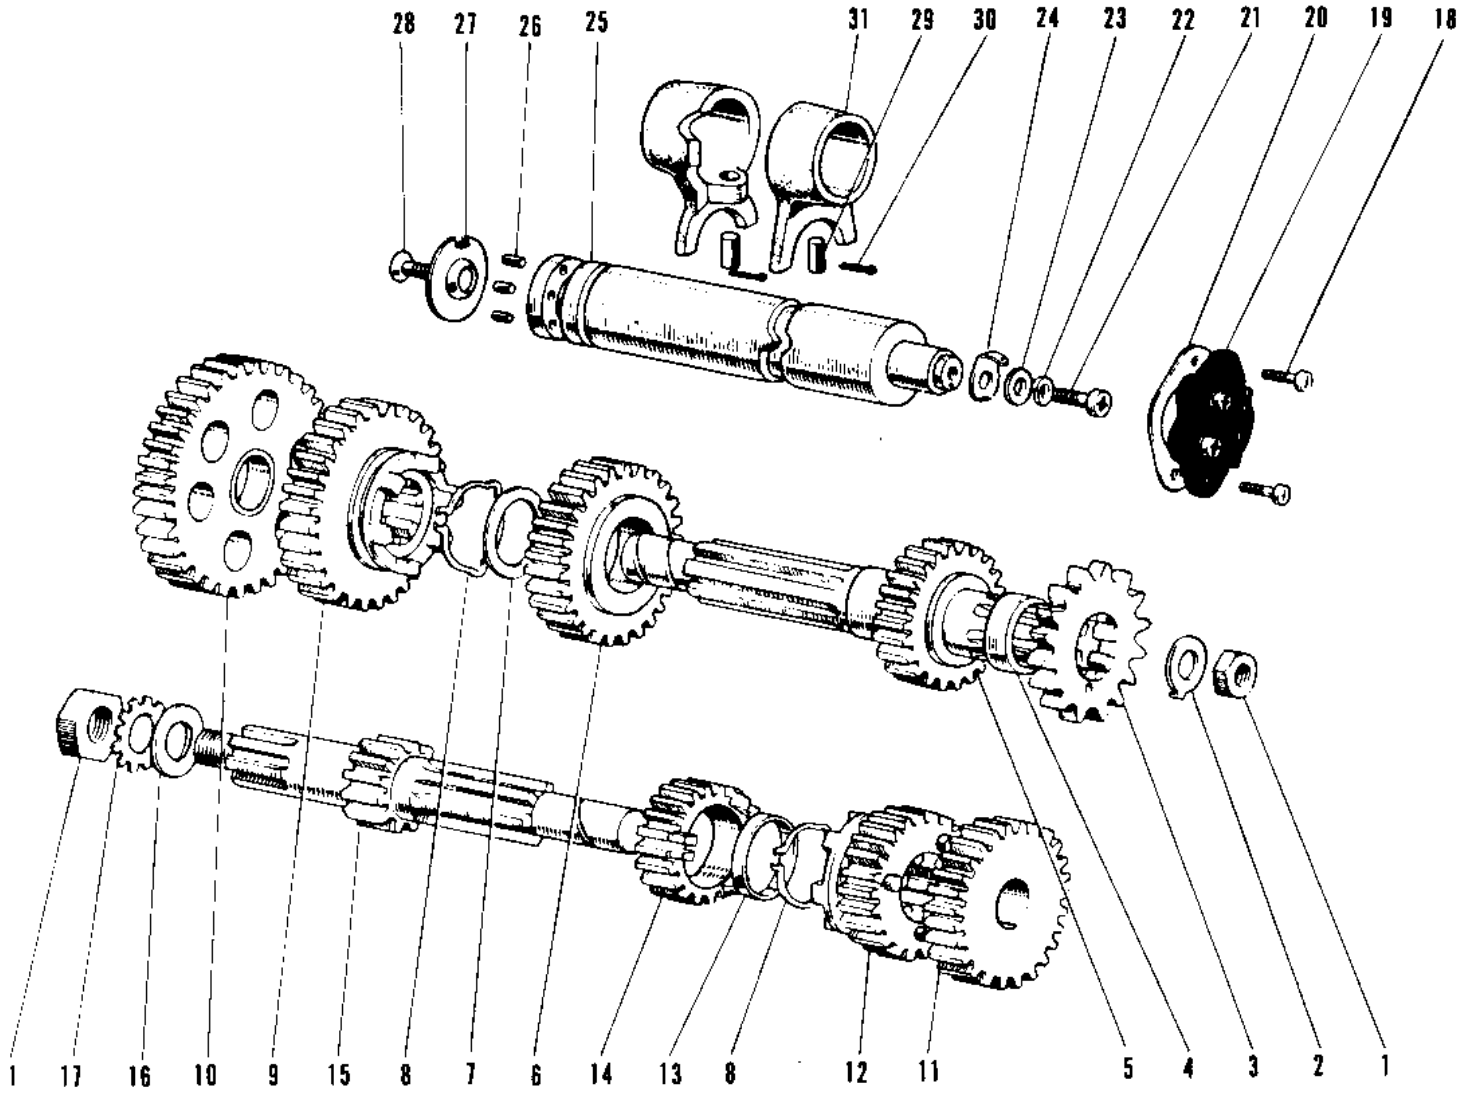

1969 Sidewinder PARTS DIAGRAM

TRANSMISSION/CHANGE DRUM

1969 Sidewinder PARTS LIST

TRANSMISSION/CHANGE DRUM

ITEM NAME	PART NUMBER	QUANTITY
NUT,12MM (Ref # 1)	92016-024	
NUT,12MM (Ref # 1)	92016-024	
WASHER LOCK 12MM (Ref # 2)	92024-002	
ENGINE SPROCKET 15T (Ref # 2)	13144-028	
ENGINE SPROCKET 14T (Ref # 2)	13144-033	
ENGINE SPROCKET 16T (Ref # 2)	13144-034	
SPACER ENG SPROCKET (Ref # 4)	92027-009	
COLLAR,ENG SPROCKET (Ref # 4)	92027-1595	
SHAFT OUTPUT (Ref # 5)	13128-019	
3RD GEAR OUTPUT SHAFT (Ref # 6)	13133-014	
WASHER 22MM (Ref # 7)	92022-106	
CIRCLIP,25MM (Ref # 8)	92033-025	
CIRCLIP,25MM (Ref # 8)	92033-025	
2ND GEAR OUTPUT SHAFT (Ref # 9)	13131-018	
LOW GEAR OUTPUT SHAFT (Ref # 10)	13129-023	
TOP GEAR DRIVE SHAFT (Ref # 11)	13136-021	
3RD GEAR DRIVE SHAFT (Ref # 12)	13132-013	
SPACER DR SHT 2ND GER (Ref # 13)	92027-083	
2ND GEAR DRIVE SHAFT (Ref # 14)	13130-016	
SHAFT DRIVE (Ref # 15)	13127-018	
WASHER PLAIN 12MM (Ref # 16)	92022-105	
WASHER LOCK 12MM (Ref # 17)	464H1200	
SCREW PAN HEAD 5X16 (Ref # 18)	220B0516	
UNAVAILABLE IN PRICE BOOK (Ref # 18)	214B0516A	
SWITCH,NEUTRAL (Ref # 19)	13151-1003	
SWITCH,NEUTRAL (Ref # 19)	13151-1003	
GASKET NEUTRAL SWITCH (Ref # 20)	13146-002	
GASKET NEUTRAL SWITCH (Ref # 20)	13146-002	
UNAVAILABLE IN PRICE BOOK (Ref # 21)	92011-003	

1969 Sidewinder PARTS LIST

TRANSMISSION/CHANGE DRUM

ITEM NAME	PART NUMBER	QUANTITY
SCREW PAN HEAD 6X16 (Ref # 21)	220B0616	
WASHER SPRING 6MM (Ref # 22)	461F0600	
WASHER PLAIN 6MM (Ref # 23)	410B0600	
ROTOR,NEUTRAL INDICTR (Ref # 24)	21007-1003	
ROTOR,NEUTRAL INDICTR (Ref # 24)	21007-1003	
DRUM GEAR CHANGE (Ref # 25)	13141-014	
PIN GEAR CHANGE DRUM (Ref # 26)	92043-011	
PLATE CHANGE DRUM PIN (Ref # 27)	13142-002	
SCREW CNTSNK HD 6X16 (Ref # 28)	212B0616	
PIN SELECT FORK GUIDE (Ref # 29)	92043-005	
PIN COTTER 3.0X20 (Ref # 30)	550D3020	
UNAVAILABLE IN PRICE BOOK (Ref # 31)	13140-015	
FORK SELECTOR (Ref # 31)	13140-020	