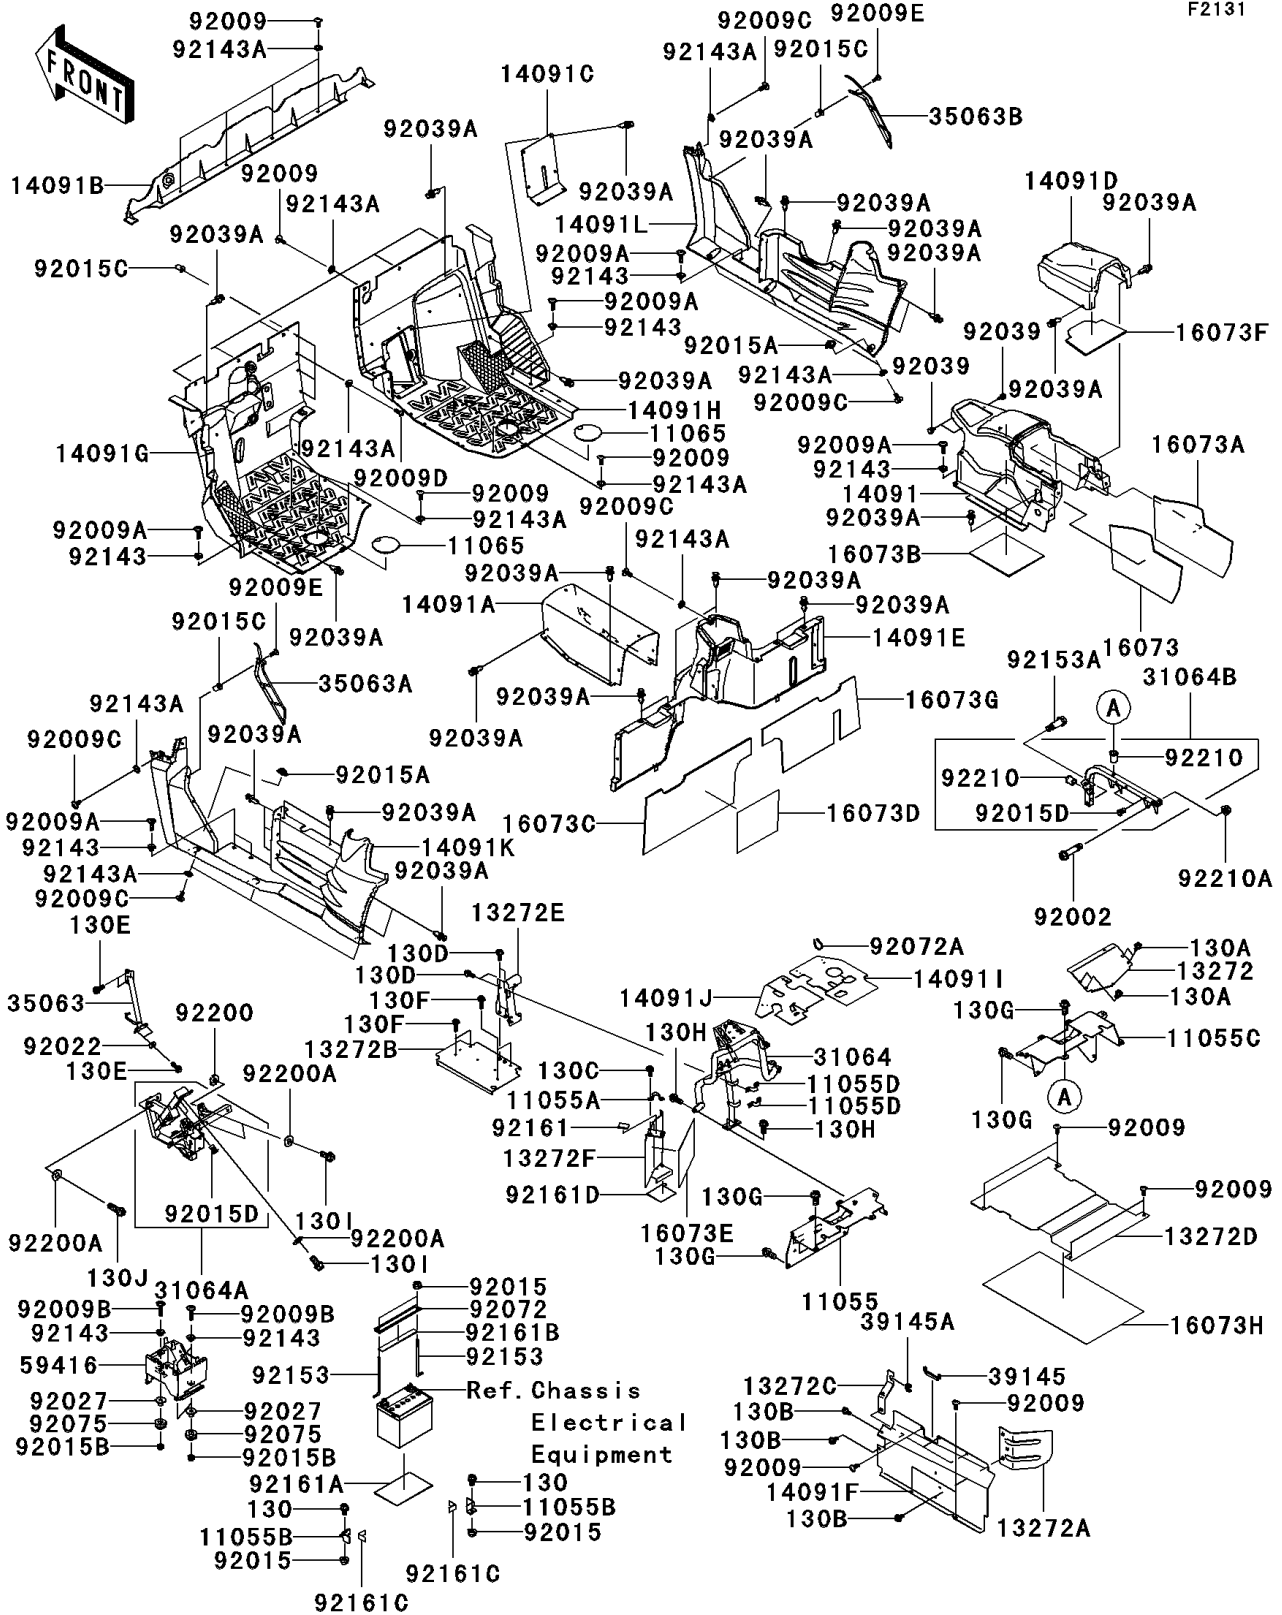

2008 Teryx[®] 750 4x4 PARTS DIAGRAM

Frame Fittings

F2131

2008 Teryx® 750 4x4 PARTS LIST

Frame Fittings

ITEM NAME	PART NUMBER	QUANTITY
BRACKET (Ref # 11055)	11055-0384	1
BRACKET (Ref # 11055A)	11055-0419	1
BRACKET (Ref # 11055B)	11055-0433	2
BRACKET,SEAT LOCK PLATE (Ref # 11055C)	11055-0518	1
BRACKET (Ref # 11055D)	11055-0896	2
CAP (Ref # 11065)	11065-0267	2
PLATE (Ref # 13272)	13272-0276	1
PLATE (Ref # 13272A)	13272-0318	1
PLATE,TUNNEL PLATE (Ref # 13272B)	13272-0336	1
PLATE (Ref # 13272C)	13272-0351	1
PLATE,FRONT FENDER (Ref # 13272D)	13272-0390	1
PLATE (Ref # 13272E)	13272-0434	1
PLATE,HEAT GUARD (Ref # 13272F)	13272-0448	1
COVER,CONSOLE CENTER,F.BLACK (Ref # 14091)	14091-0692-6Z	1
COVER,CENTER,F.BLACK (Ref # 14091A)	14091-0696-6Z	1
COVER (Ref # 14091B)	14091-0699	1
COVER,F.BLACK (Ref # 14091C)	14091-0731-6Z	1
COVER,CONSOLE CENTER (Ref # 14091D)	14091-0975	1
COVER,SEAT,F.BLACK (Ref # 14091E)	14091-0982-6Z	1
COVER (Ref # 14091F)	14091-0987	1
COVER,FLOOR,LH (Ref # 14091G)	14091-1639	1
COVER,FLOOR,RH (Ref # 14091H)	14091-1640	1
COVER (Ref # 14091I)	14091-1643	1
COVER (Ref # 14091J)	14091-1644	1
COVER,SIDE,LH,F.BLACK (Ref # 14091K)	14091-1686-6Z	1
COVER,SIDE,RH,F.BLACK (Ref # 14091L)	14091-1687-6Z	1
INSULATOR (Ref # 16073)	16073-0042	1
INSULATOR (Ref # 16073A)	16073-0043	1
INSULATOR (Ref # 16073B)	16073-0044	1