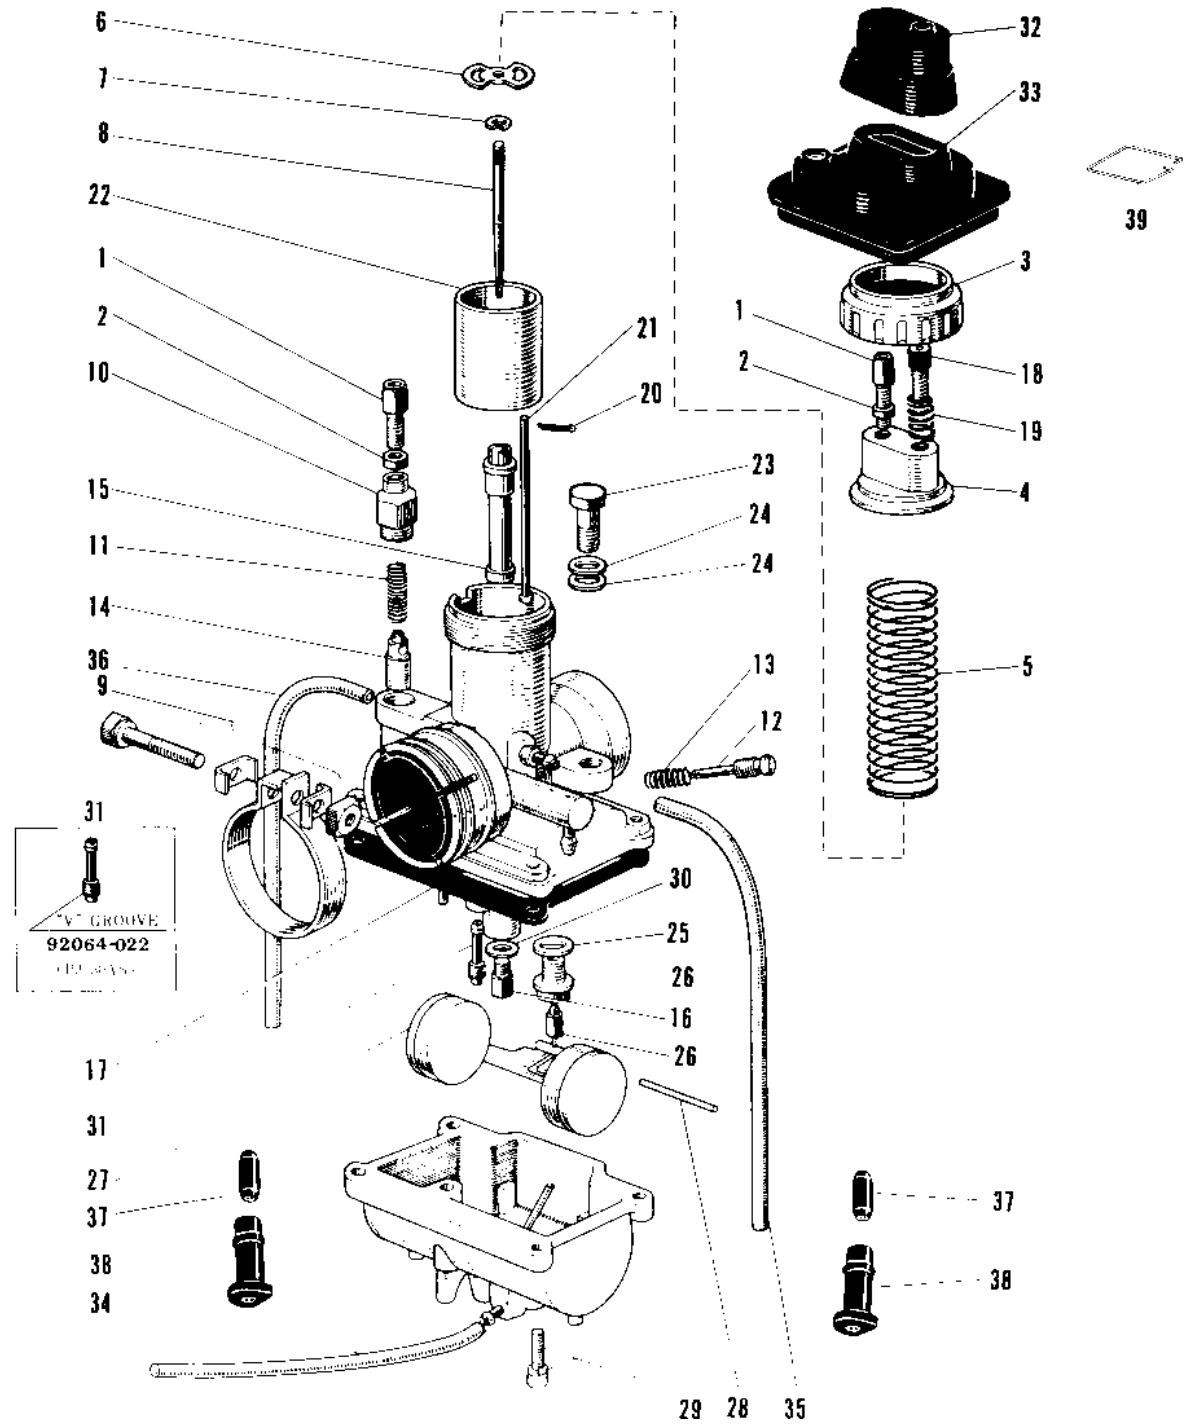

# 1970 Sidewinder PARTS DIAGRAM

CARBURETOR

# 1970 Sidewinder PARTS LIST

## CARBURETOR

ITEM NAME	PART NUMBER	QUANTITY
CARBURETOR ASSY (Ref # 1 - 30)	16001-073	
CABLE ADJUSTER (Ref # 1)	16002-002	
NUT CABLE ADJUST LOCK (Ref # 2)	16003-004	
CAP MIXING CHAMBER (Ref # 3)	16004-006	
TOP MIXING CHAMBER (Ref # 4)	16005-010	
SPRING THROTTLE VALVE (Ref # 5)	16006-007	
SPRING SEAT THRTL VLV (Ref # 6)	16007-007	
CIRCLIP (Ref # 7)	16008-010	
NEEDLE-CARB-5DP7 (Ref # 8)	16009-031	
CLAMP SET CARB MOUNT (Ref # 9)	16051-002	
CAP STARTER PLUNGER (Ref # 10)	16012-006	
SPRING STARTER PLUNG (Ref # 11)	16013-005	
SCREW (Ref # 12)	16014-006	
SPRING-THR STOP SCREW (Ref # 13)	16022-007	
PLUNGER-ENRICHNER (Ref # 14)	16016-002	
NEEDLE JET O-2 (Ref # 15)	16017-039	
JET-MAIN NO 150A (Ref # 16)	92063-016	
JET-MAIN NO 130A (Ref # 16)	92063-014	
JET-MAIN NO 140A (Ref # 16)	92063-015	
JET-MAIN NO 160A (Ref # 16)	92063-017	
JET-MAIN NO 170A (Ref # 16)	92063-019	
GASKET FLOAT CHAMBER (Ref # 17)	16019-008	
SCREW,THROTTLE STOP (Ref # 18)	16021-002	
SPRING THR STOP SCREW (Ref # 19)	16022-005	
UNAVAILABLE IN PRICE BOOK (Ref # 20)	16023-001	
ROD-THROTTLE VLV STOP (Ref # 21)	16024-011	
VALVE THROTTLE CA2.5 (Ref # 22)	16025-014	
BOLT BANJO (Ref # 23)	92001-011	
GASKET 8MM (Ref # 24)	751P0800	

## CARBURETOR

ITEM NAME	PART NUMBER	QUANTITY
WASHER FLOAT VLV SEAT (Ref # 25)	16029-004	
FLOAT VALVE ASSY (Ref # 26)	16030-005	
FLOAT (Ref # 27)	16031-023	
FLOAT PIN (Ref # 28)	16032-003	
SCREW FLOAT CHAMBER (Ref # 29)	16033-008	
SCREW FLOAT CHAMBER (Ref # 29)	16033-009	
WASHER MAIN JET (Ref # 30)	16034-001	
PILOT JET #30 (Ref # 31)	92064-008	
JET-PILOT NO 30 (Ref # 31)	92064-022	
GROMMET CARB CAP (Ref # 32)	14038-010	
CAP CARBURETOR (Ref # 33)	14038-019	
PIPE FUEL OVERFLOW (Ref # 34)	92059-033	
PIPE AIR VENT A (Ref # 35)	92059-038	
PIPE AIR VENT B (Ref # 36)	92059-042	
PIPE (Ref # 37)	92098-001	
GROMMET-AIR VENT PIPE (Ref # 38)	16136-003	
HOLDER-CARBURETOR (Ref # 39)	11033-003	