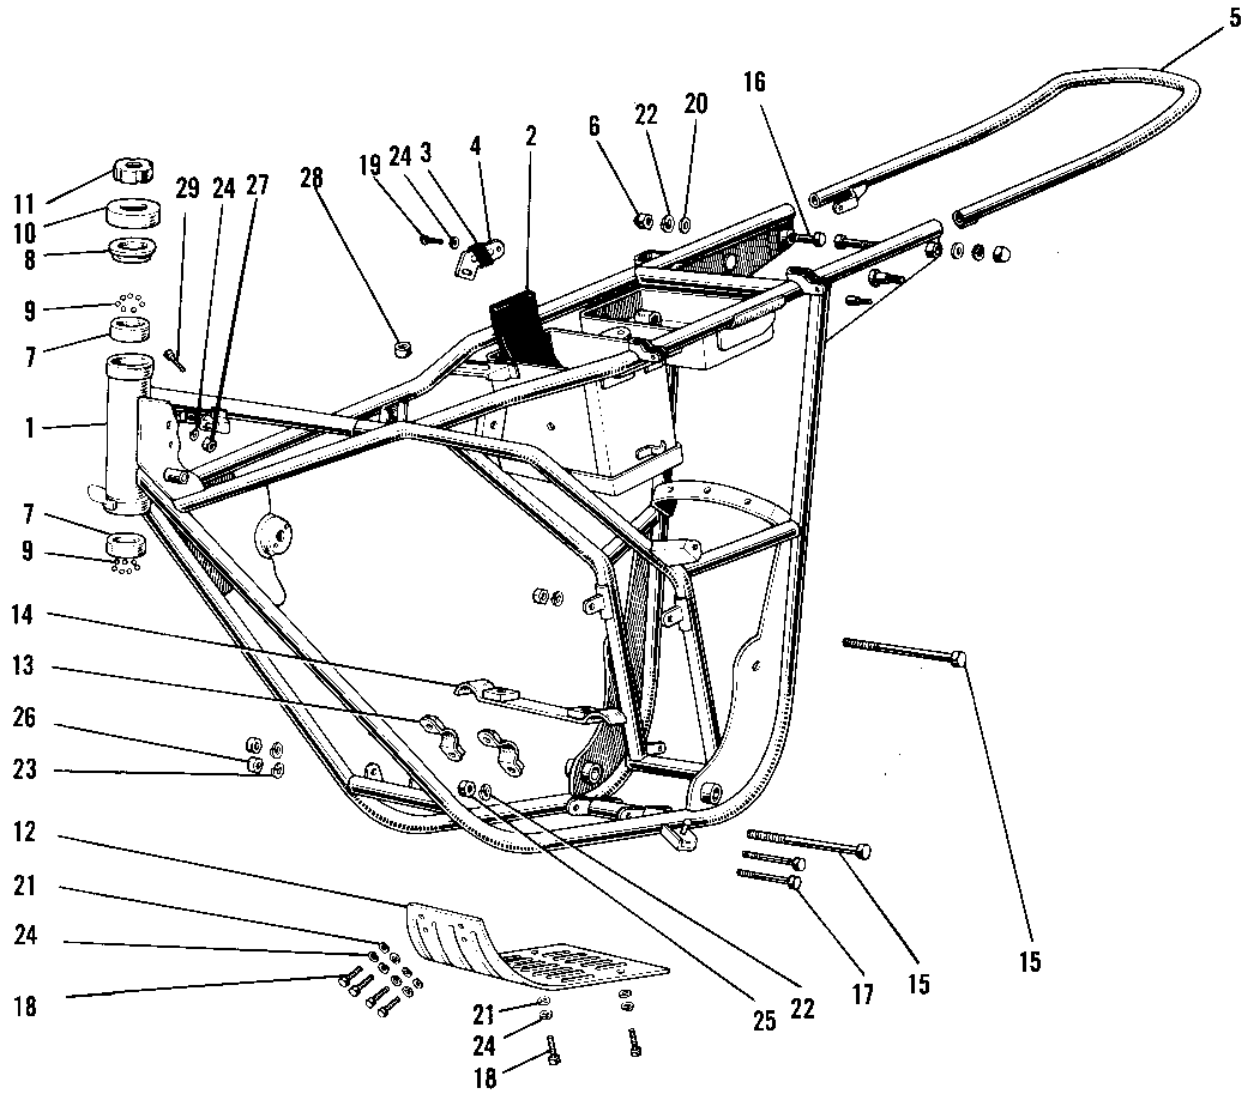

# 1968 Sidewinder PARTS DIAGRAM

## FRAME/FRAME FITTINGS

1  
—

# 1968 Sidewinder PARTS LIST

## FRAME/FRAME FITTINGS

ITEM NAME	PART NUMBER	QUANTITY
UNAVAILABLE IN PRICE BOOK (Ref # 1)	32002-027	
MAT BATTERY (Ref # 2)	32103-006	
PROTECTOR BATTERY (Ref # 3)	31082-002	
BAND BATTERY (Ref # 4)	32100-012	
STAY REAR FENDER (Ref # 5)	35032-013	
NUT SHOCK ABSORBER (Ref # 6)	92020-003	
RACE STEERING BEARING (Ref # 7)	92048-005	
CONE STERNG BERG UPP (Ref # 8)	92047-003	
BALL STEEL 1/4' (Ref # 9)	600A0800	
CAP STEERING STEM (Ref # 10)	46098-005	
NUT STEERING STEM LCK (Ref # 11)	92090-006	
GUARD ENGINE (Ref # 12)	55011-006	
BRACKET ENG GUARD FRT (Ref # 13)	55016-001	
BRACKET ENG GUARD RR (Ref # 14)	55016-002	
BOLT,HEX HEAD,10X125 (Ref # 15)	92001-1248	
BOLT-SMALL-FINE,10X45 (Ref # 16)	113G1045	
UNAVAILABLE IN PRICE BOOK (Ref # 17)	116B0856	
BOLT-UPSET,6X16 (Ref # 18)	112G0616	
SCREW PAN HEAD 6X16 (Ref # 19)	220B0616	
WASHER PLAIN 10MM (Ref # 20)	410B1000	
WASHER PLAIN 6MM (Ref # 21)	410B0600	
WASHER SPRING 10MM (Ref # 22)	461F1000	
WASHER SPRING 8MM (Ref # 23)	461F0800	
WASHER SPRING 6MM (Ref # 24)	461F0600	
NUT,10MM (Ref # 25)	314B1000	
NUT,8MM (Ref # 26)	311B0800	
NUT 6MM (Ref # 27)	311B0600	
NUT 6MM (Ref # 28)	311B0600	
UNAVAILABLE IN PRICE BOOK (Ref # 29)	116B0660	