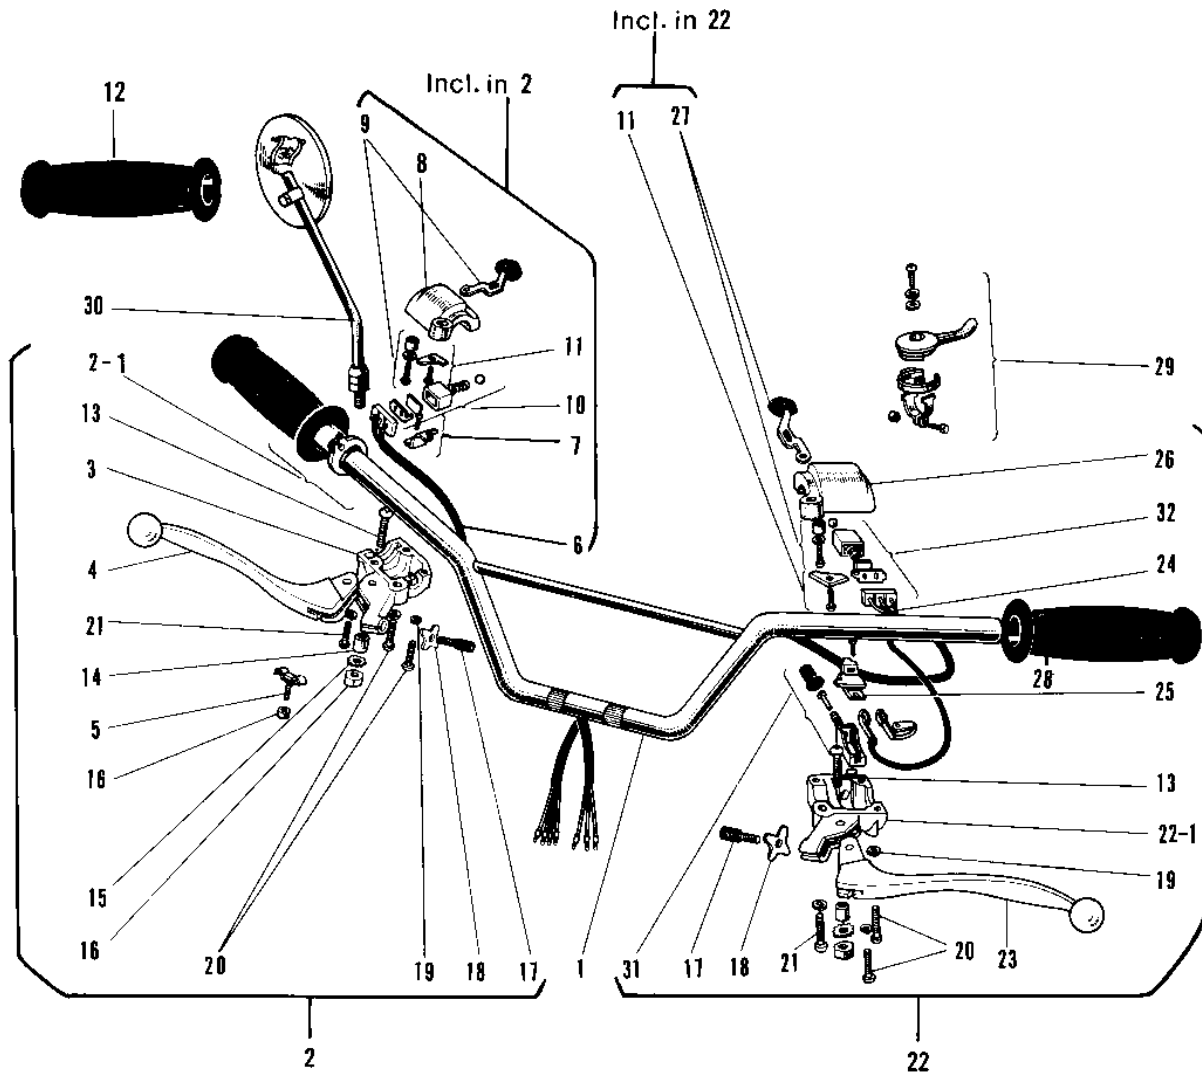

1968 Sidewinder PARTS DIAGRAM

HANDLEBAR

1968 Sidewinder PARTS LIST

HANDLEBAR

ITEM NAME	PART NUMBER	QUANTITY
HANDLEBAR (Ref # 1)	46004-022	
GRIP THROTTLE (Ref # 2)	46019-008	
GRIP ASSY R.H (Ref # 2-1)	46017-034	
CASE R.H SWITCH LOWER (Ref # 3)	46022-012	
LEVER FRONT BRAKE (Ref # 4)	46058-004	
SPRING THROTTLE GRIP (Ref # 5)	46024-001	
SPRING THROTTLE GRIP (Ref # 5)	46024-002	
WIRING HARNESS R.H SW (Ref # 6)	46032-010	
HOLDER R.H SWITCH (Ref # 7)	46037-009	
GRIP-ASSY,RH (Ref # 8)	46017-1071	
KNOB ASSY R.H SWITCH (Ref # 9)	46043-002	
SLIDE BLOCK AY R.H SW (Ref # 10)	46045-004	
LEVER FRONT BRAKE (Ref # 11)	46058-012	
RUBBER R.H GRIP (Ref # 12)	46061-010	
UNAVAILABLE IN PRICE BOOK (Ref # 13)	92027-018	
BOLT HEX HEAD 5X20 (Ref # 13)	92007-020	
COLLAR LEVER (Ref # 14)	46059-005	
COLLAR LEVER (Ref # 14)	46059-011	
WASHER LOCK 5MM (Ref # 15)	464H0500	
NUT 5MM (Ref # 16)	312B0500	
NUT 5MM (Ref # 16)	312B0500	
SCREW,CABLE ADJUST (Ref # 17)	46055-010	
NUT LOCK ADJUST SCREW (Ref # 18)	46056-001	
WASHER SPRING 5MM (Ref # 19)	461F0500	
SCREW PAN HEAD 5X20 (Ref # 20)	220B0520	
SCREW PAN HEAD 5X20 (Ref # 20)	220B0520	
SCREW PAN HEAD 5X18 (Ref # 21)	220B0518	
SCREW PAN HEAD 5X18 (Ref # 21)	220B0518	
GRIP ASSY L.H (Ref # 22)	46074-036	

1968 Sidewinder PARTS LIST

HANDLEBAR

ITEM NAME	PART NUMBER	QUANTITY
CASE L.H SWITCH LOWER (Ref # 22-1)	46077-008	
LEVER-CLUTCH (Ref # 23)	46092-015	
UNAVAILABLE IN PRICE BOOK (Ref # 24)	26082-011	
LEVER FRONT BRAKE (Ref # 25)	46058-008	
CASE L.H SWITCH UPPER (Ref # 26)	46086-007	
KNOB ASSY L.H SWITCH (Ref # 27)	46088-001	
RUBBER L.H GRIP (Ref # 28)	46075-010	
LEVER ASSY,STARTER (Ref # 29)	46109-012	
REAR VIEW MIRROR (Ref # 30)	56001-005	
REAR VIEW MIRROR (Ref # 30)	56001-005	
SWITCH ASSY LH BUTTON (Ref # 31)	46078-003	
SLIDE BLOCK AY L.H SW (Ref # 32)	46089-002	