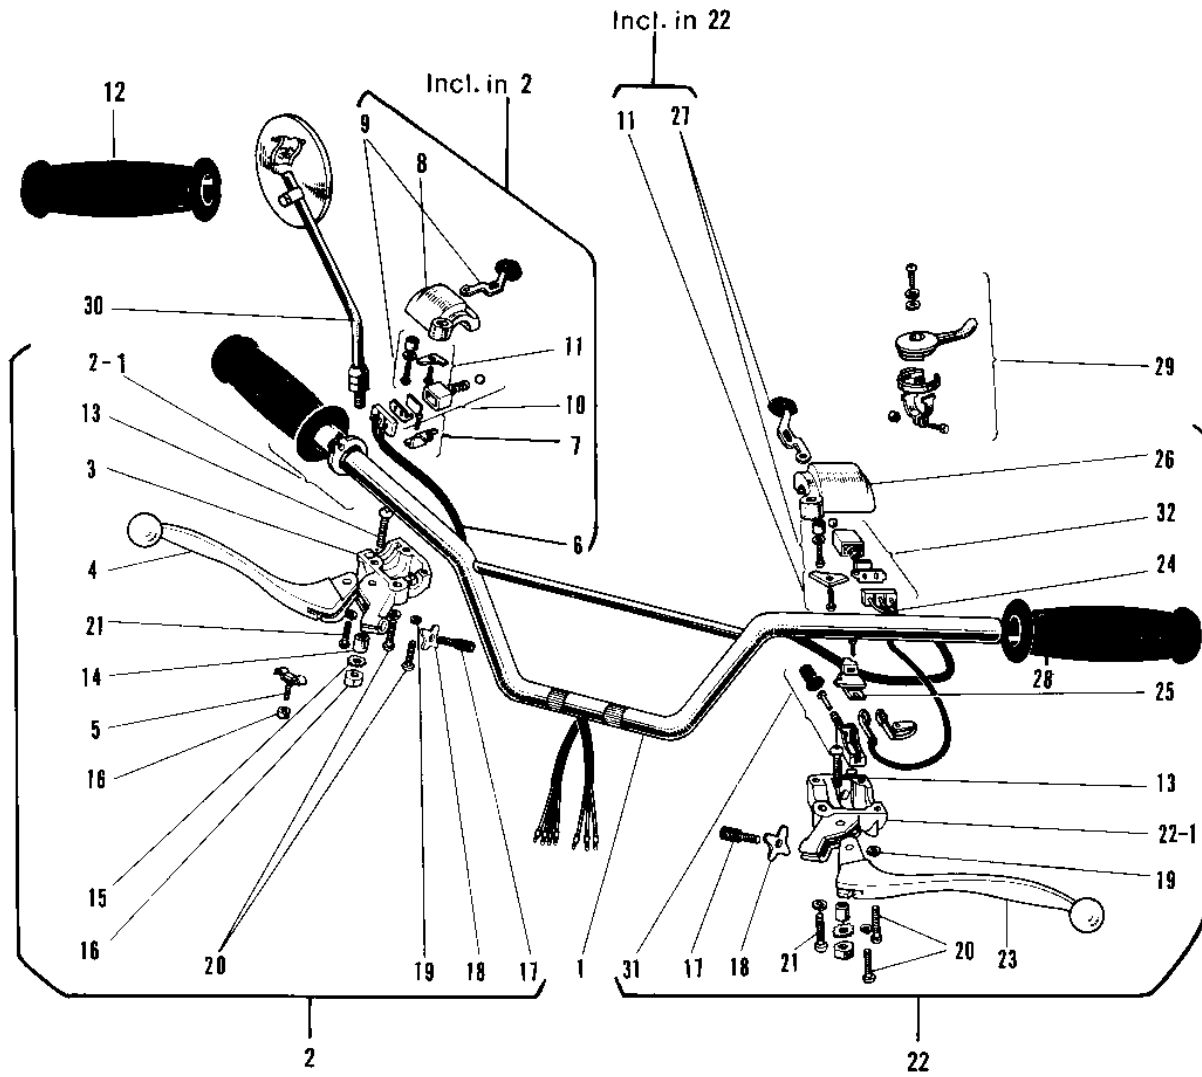

1969 Sidewinder PARTS DIAGRAM

HANDLEBAR

1969 Sidewinder PARTS LIST

HANDLEBAR

ITEM NAME	PART NUMBER	QUANTITY
HANDLEBAR (Ref # 1)	46004-022	
GRIP THROTTLE (Ref # 2)	46019-008	
GRIP ASSY R.H (Ref # 2-1)	46017-034	
CASE R.H SWITCH LOWER (Ref # 3)	46022-012	
LEVER FRONT BRAKE (Ref # 4)	46058-004	
SPRING THROTTLE GRIP (Ref # 5)	46024-001	
SPRING THROTTLE GRIP (Ref # 5)	46024-002	
WIRING HARNESS R.H SW (Ref # 6)	46032-010	
HOLDER R.H SWITCH (Ref # 7)	46037-009	
GRIP-ASSY,RH (Ref # 8)	46017-1071	
KNOB ASSY R.H SWITCH (Ref # 9)	46043-002	
SLIDE BLOCK AY R.H SW (Ref # 10)	46045-004	
LEVER FRONT BRAKE (Ref # 11)	46058-012	
RUBBER R.H GRIP (Ref # 12)	46061-010	
UNAVAILABLE IN PRICE BOOK (Ref # 13)	92027-018	
BOLT HEX HEAD 5X20 (Ref # 13)	92007-020	
COLLAR LEVER (Ref # 14)	46059-005	
COLLAR LEVER (Ref # 14)	46059-011	
WASHER LOCK 5MM (Ref # 15)	464H0500	
NUT 5MM (Ref # 16)	312B0500	
NUT 5MM (Ref # 16)	312B0500	
SCREW,CABLE ADJUST (Ref # 17)	46055-010	
NUT LOCK ADJUST SCREW (Ref # 18)	46056-001	
WASHER SPRING 5MM (Ref # 19)	461F0500	
SCREW PAN HEAD 5X20 (Ref # 20)	220B0520	
SCREW PAN HEAD 5X20 (Ref # 20)	220B0520	
SCREW PAN HEAD 5X18 (Ref # 21)	220B0518	
SCREW PAN HEAD 5X18 (Ref # 21)	220B0518	
GRIP ASSY L.H (Ref # 22)	46074-036	

1969 Sidewinder PARTS LIST

HANDLEBAR

ITEM NAME	PART NUMBER	QUANTITY
CASE L.H SWITCH LOWER (Ref # 22-1)	46077-008	
LEVER-CLUTCH (Ref # 23)	46092-015	
UNAVAILABLE IN PRICE BOOK (Ref # 24)	26082-011	
LEVER FRONT BRAKE (Ref # 25)	46058-008	
CASE L.H SWITCH UPPER (Ref # 26)	46086-007	
KNOB ASSY L.H SWITCH (Ref # 27)	46088-001	
RUBBER L.H GRIP (Ref # 28)	46075-010	
LEVER ASSY,STARTER (Ref # 29)	46109-012	
REAR VIEW MIRROR (Ref # 30)	56001-005	
REAR VIEW MIRROR (Ref # 30)	56001-005	
SWITCH ASSY LH BUTTON (Ref # 31)	46078-003	
SLIDE BLOCK AY L.H SW (Ref # 32)	46089-002	