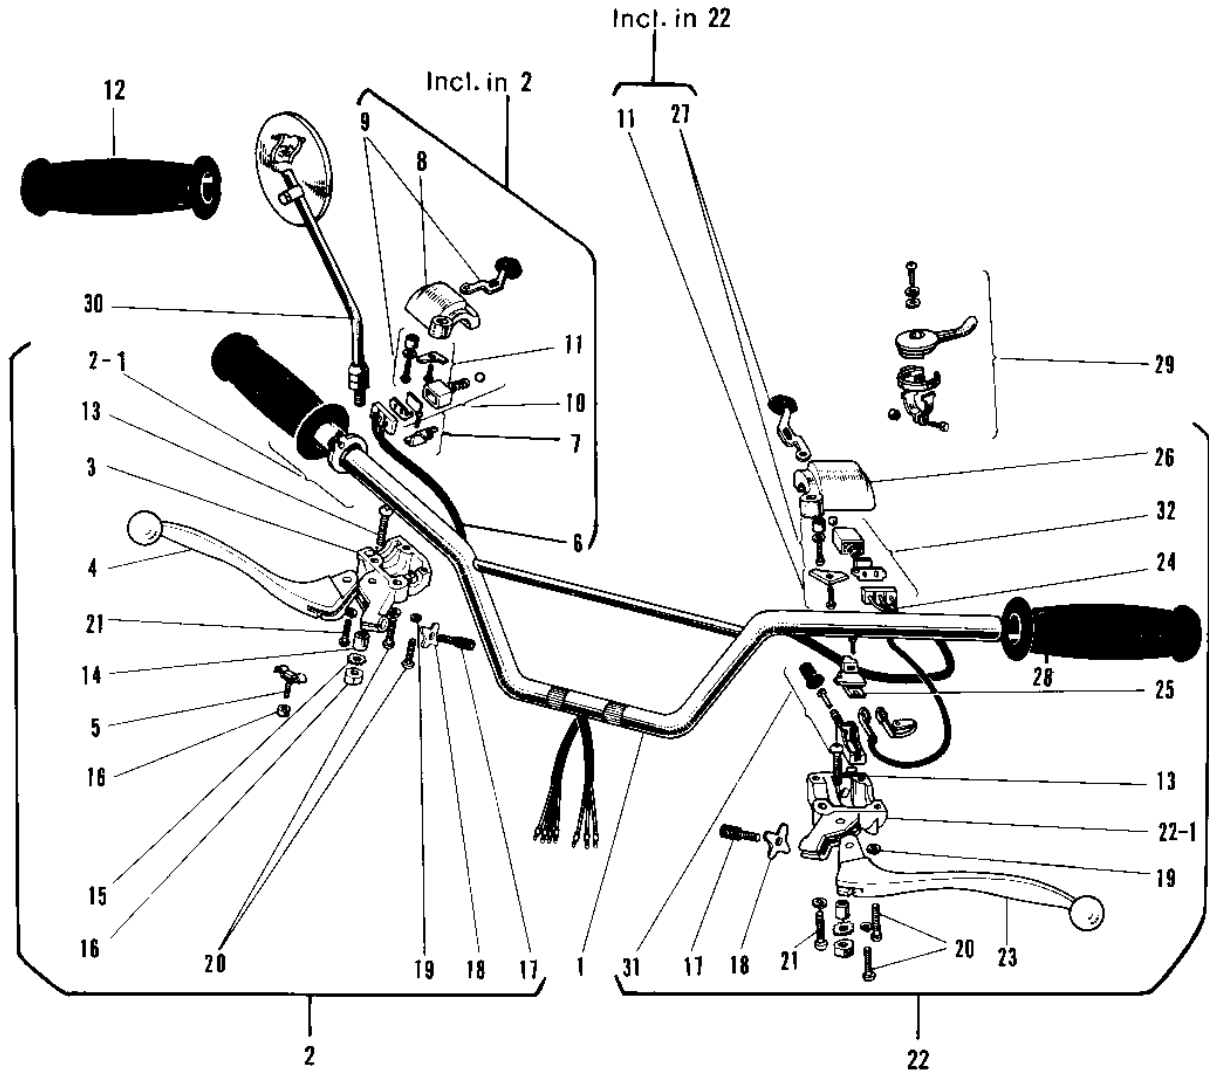

# 1969 Sidewinder PARTS DIAGRAM

# 1969 Sidewinder PARTS LIST

## HANDLEBAR

ITEM NAME	PART NUMBER	QUANTITY
HANDLEBAR (Ref # 1)	46004-022	
GRIP THROTTLE (Ref # 2)	46019-008	
GRIP ASSY R.H (Ref # 2-1)	46017-034	
CASE R.H SWITCH LOWER (Ref # 3)	46022-012	
LEVER FRONT BRAKE (Ref # 4)	46058-004	
SPRING THROTTLE GRIP (Ref # 5)	46024-001	
SPRING THROTTLE GRIP (Ref # 5)	46024-002	
WIRING HARNESS R.H SW (Ref # 6)	46032-010	
HOLDER R.H SWITCH (Ref # 7)	46037-009	
GRIP-ASSY,RH (Ref # 8)	46017-1071	
KNOB ASSY R.H SWITCH (Ref # 9)	46043-002	
SLIDE BLOCK AY R.H SW (Ref # 10)	46045-004	
LEVER FRONT BRAKE (Ref # 11)	46058-012	
RUBBER R.H GRIP (Ref # 12)	46061-010	
UNAVAILABLE IN PRICE BOOK (Ref # 13)	92027-018	
BOLT HEX HEAD 5X20 (Ref # 13)	92007-020	
COLLAR LEVER (Ref # 14)	46059-005	
COLLAR LEVER (Ref # 14)	46059-011	
WASHER LOCK 5MM (Ref # 15)	464H0500	
NUT 5MM (Ref # 16)	312B0500	
NUT 5MM (Ref # 16)	312B0500	
SCREW,CABLE ADJUST (Ref # 17)	46055-010	
NUT LOCK ADJUST SCREW (Ref # 18)	46056-001	
WASHER SPRING 5MM (Ref # 19)	461F0500	
SCREW PAN HEAD 5X20 (Ref # 20)	220B0520	
SCREW PAN HEAD 5X20 (Ref # 20)	220B0520	
SCREW PAN HEAD 5X18 (Ref # 21)	220B0518	
SCREW PAN HEAD 5X18 (Ref # 21)	220B0518	
GRIP ASSY L.H (Ref # 22)	46074-036	