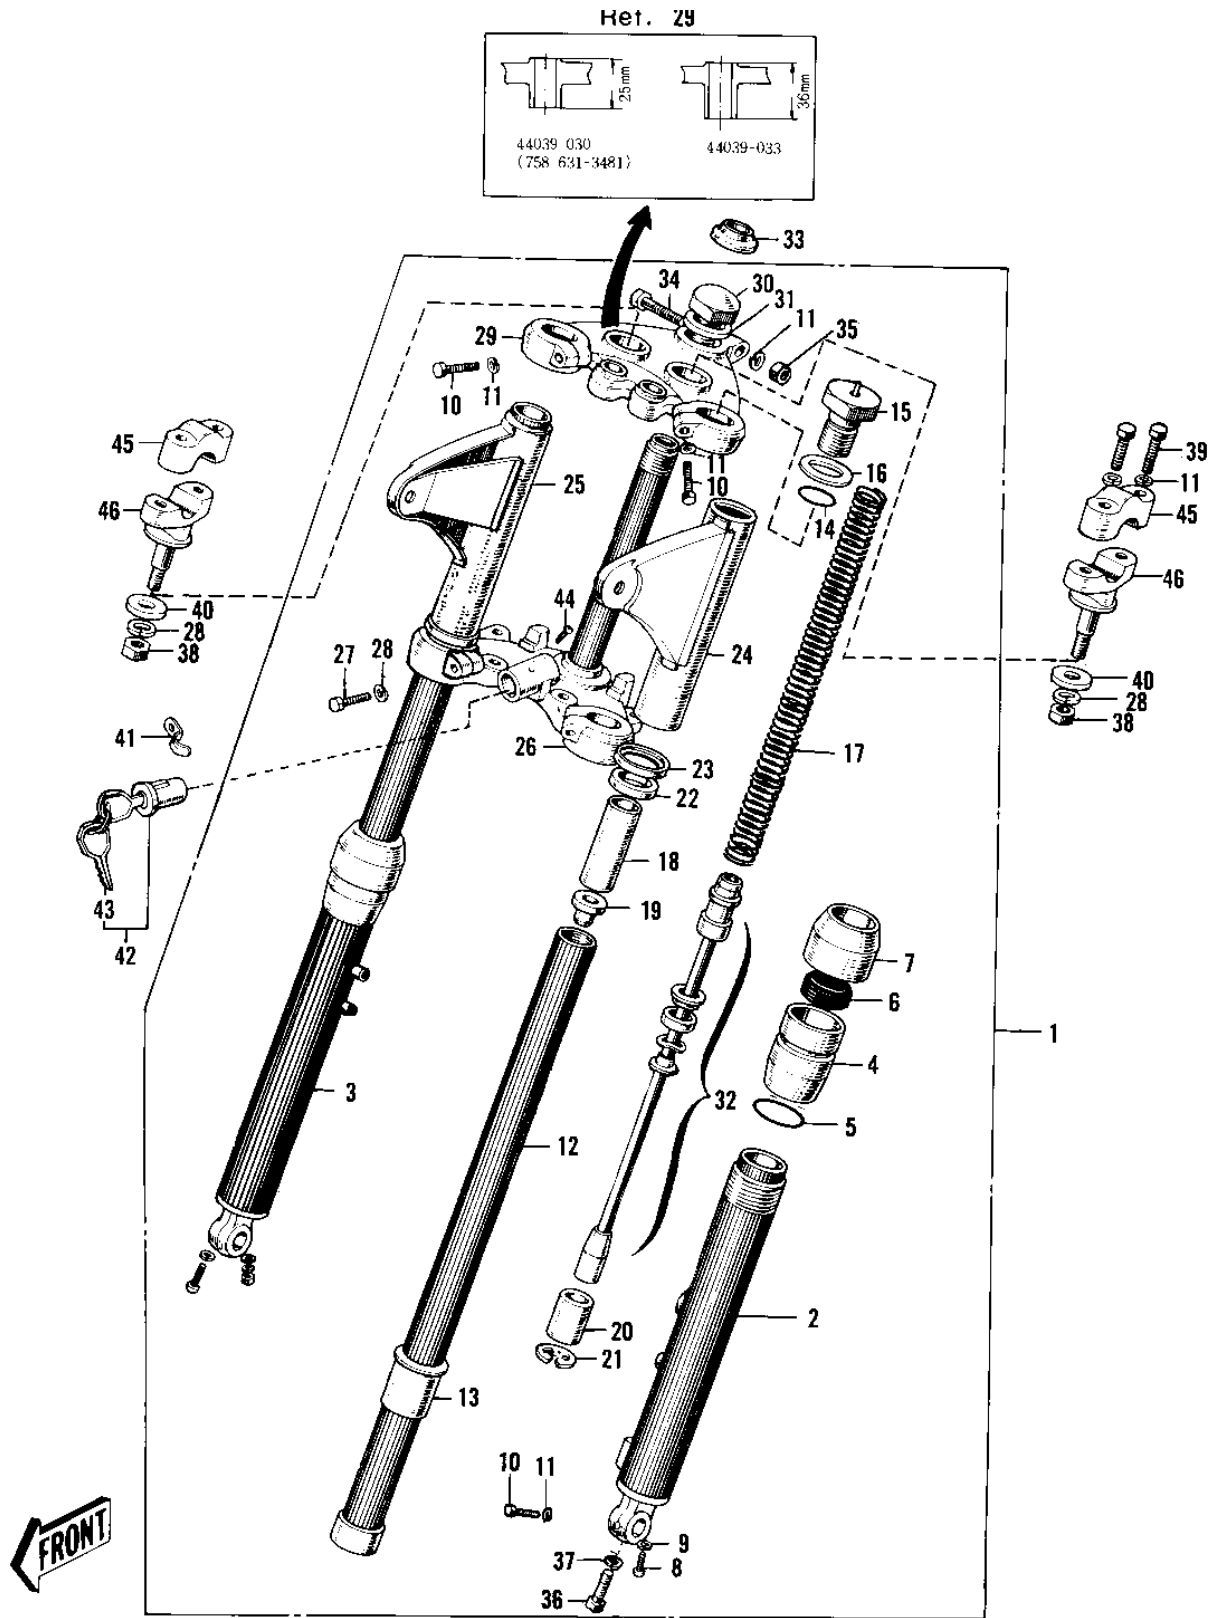

1968 Sidewinder PARTS DIAGRAM

FRONT FORK