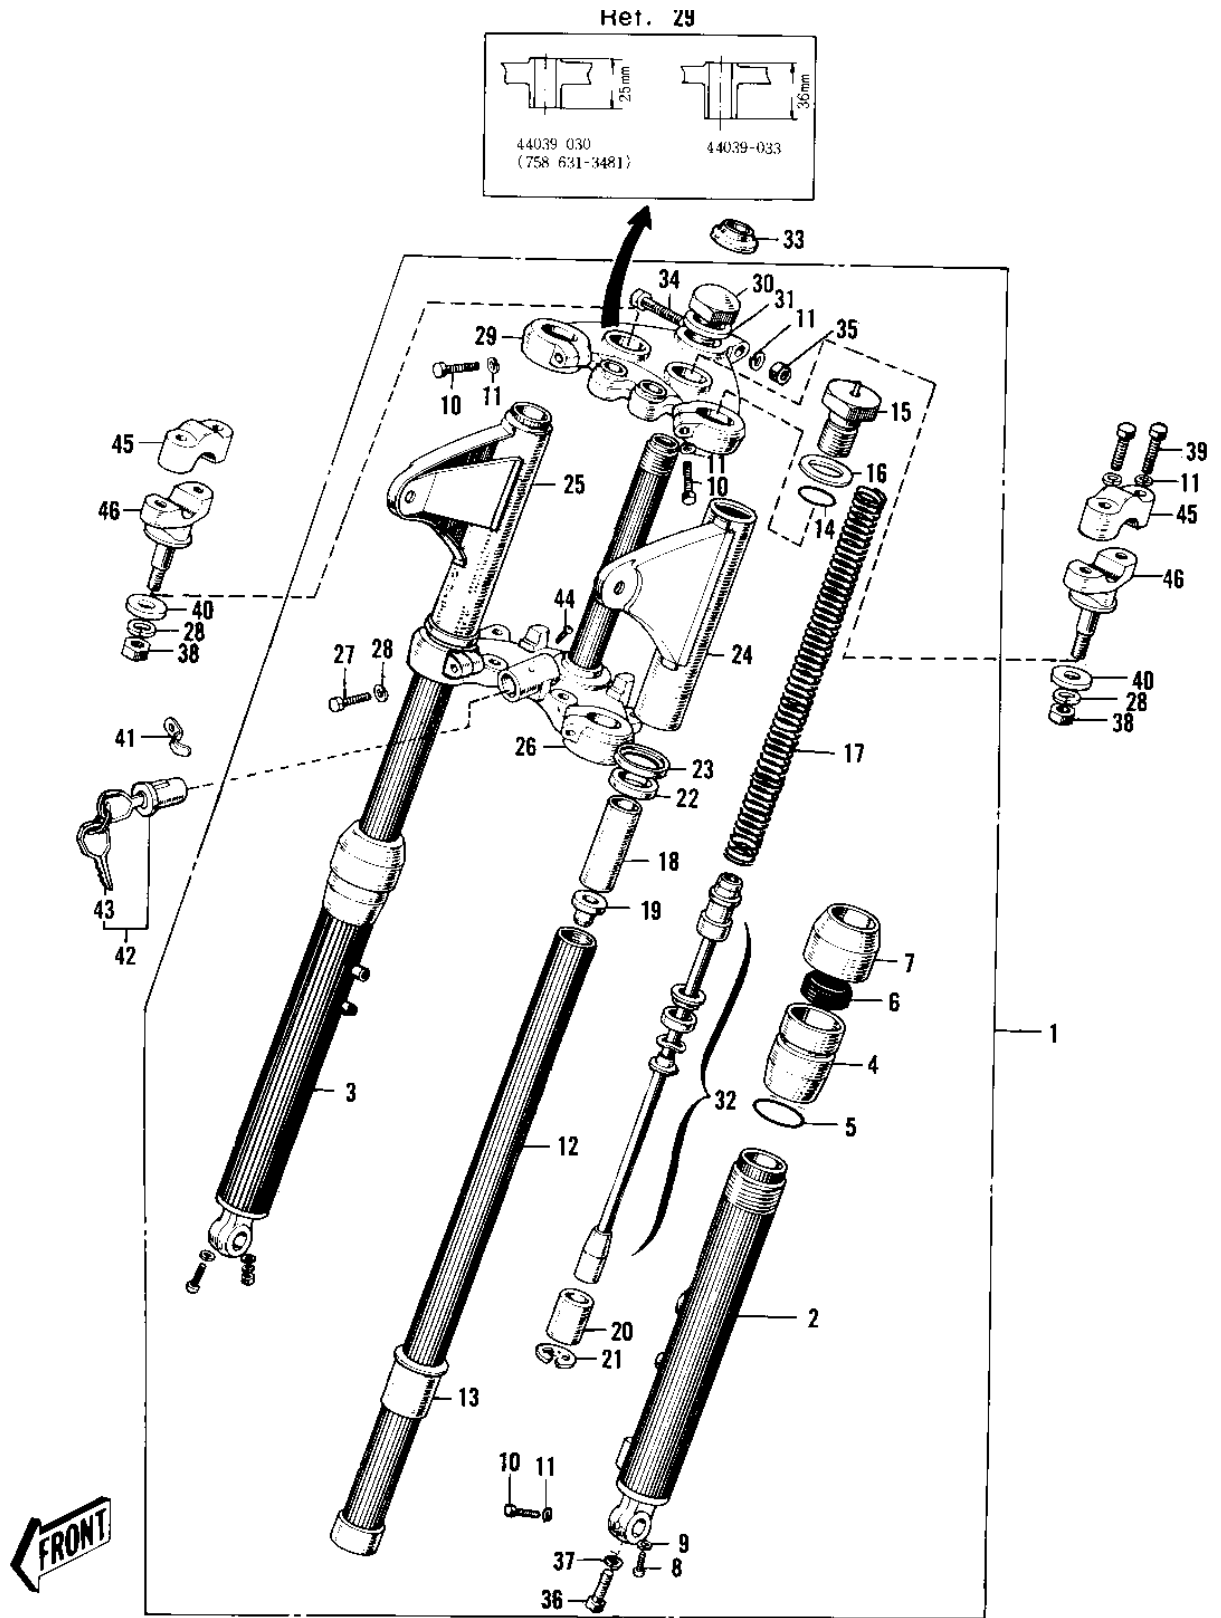

1970 Sidewinder PARTS DIAGRAM

FRONT FORK