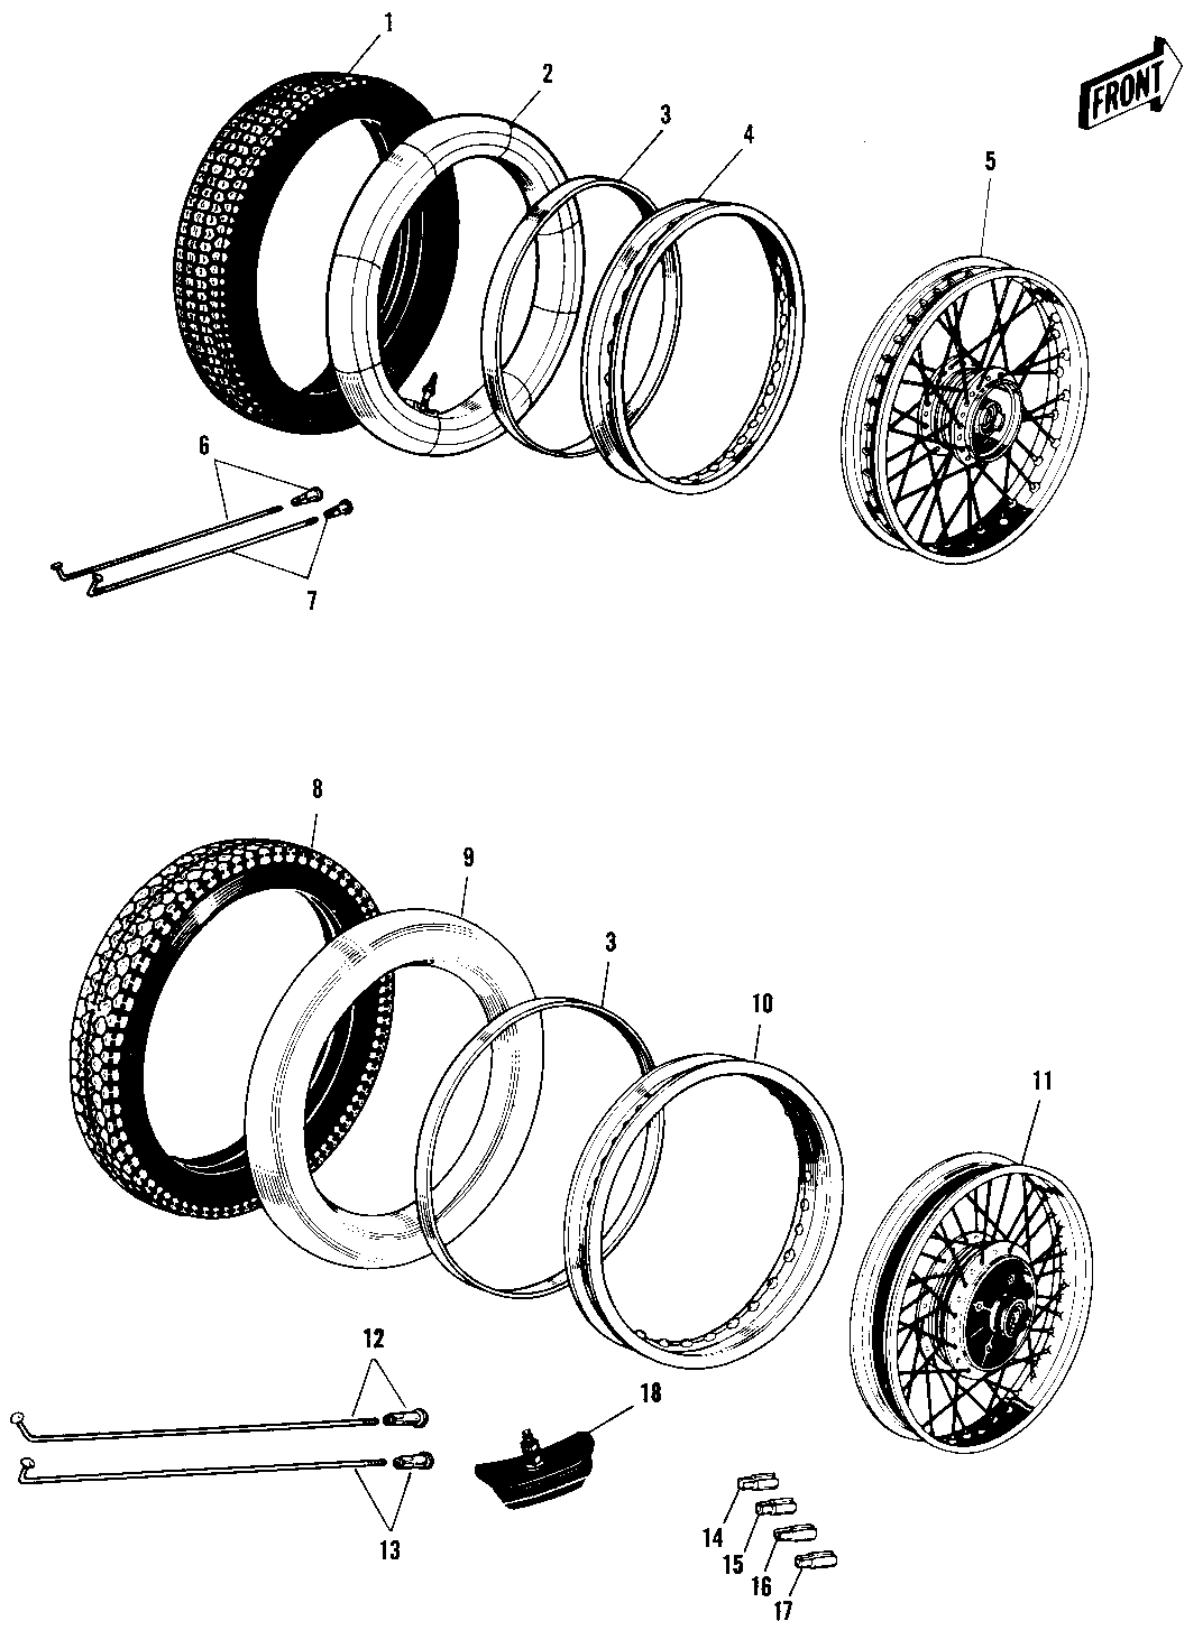

# 1970 Sidewinder PARTS DIAGRAM

## WHEELS/TIRES

# 1970 Sidewinder PARTS LIST

## WHEELS/TIRES

ITEM NAME	PART NUMBER	QUANTITY
TIRE 3.25-19 Y620 (Ref # 1)	41019-001	
UNAVAILABLE IN PRICE BOOK (Ref # 2)	41022-023	
BAND RIM (Ref # 3)	41023-015	
RIM 1.85BX19W (Ref # 4)	41025-031	
WHEEL ASSY FRONT (Ref # 5)	41074-009	
SPOKE-ASY,FR INNER (Ref # 6)	41027-015	
SPOKE-ASY,FR OUTER (Ref # 7)	41028-012	
UNAVAILABLE IN PRICE BOOK (Ref # 8)	41019-002	
UNAVAILABLE IN PRICE BOOK (Ref # 9)	41022-024	
RIM-1.85BX18W (Ref # 10)	41025-020	
WHEEL ASSY REAR (Ref # 11)	42048-004	
SPOKE-ASY,RR INNER (Ref # 12)	41027-010	
SPOKE-ASY,RR OUTER (Ref # 13)	41028-011	
WEIGHT,BALANCE,10G (Ref # 14)	41075-1007	
WEIGHT,BALANCE,10G (Ref # 14)	41075-1007	
WEIGHT,BALANCE,20G (Ref # 15)	41075-1008	
WEIGHT,BALANCE,20G (Ref # 15)	41075-1008	
WEIGHT,BALANCE,30G (Ref # 16)	41075-1009	
WEIGHT,BALANCE,30G (Ref # 16)	41075-1009	
WEIGHT,BALANCE,5G (Ref # 17)	41075-1010	
WEIGHT,BALANCE,5G (Ref # 17)	41075-1010	
PROTECTOR-BEAD 1.85B (Ref # 18)	41024-007	